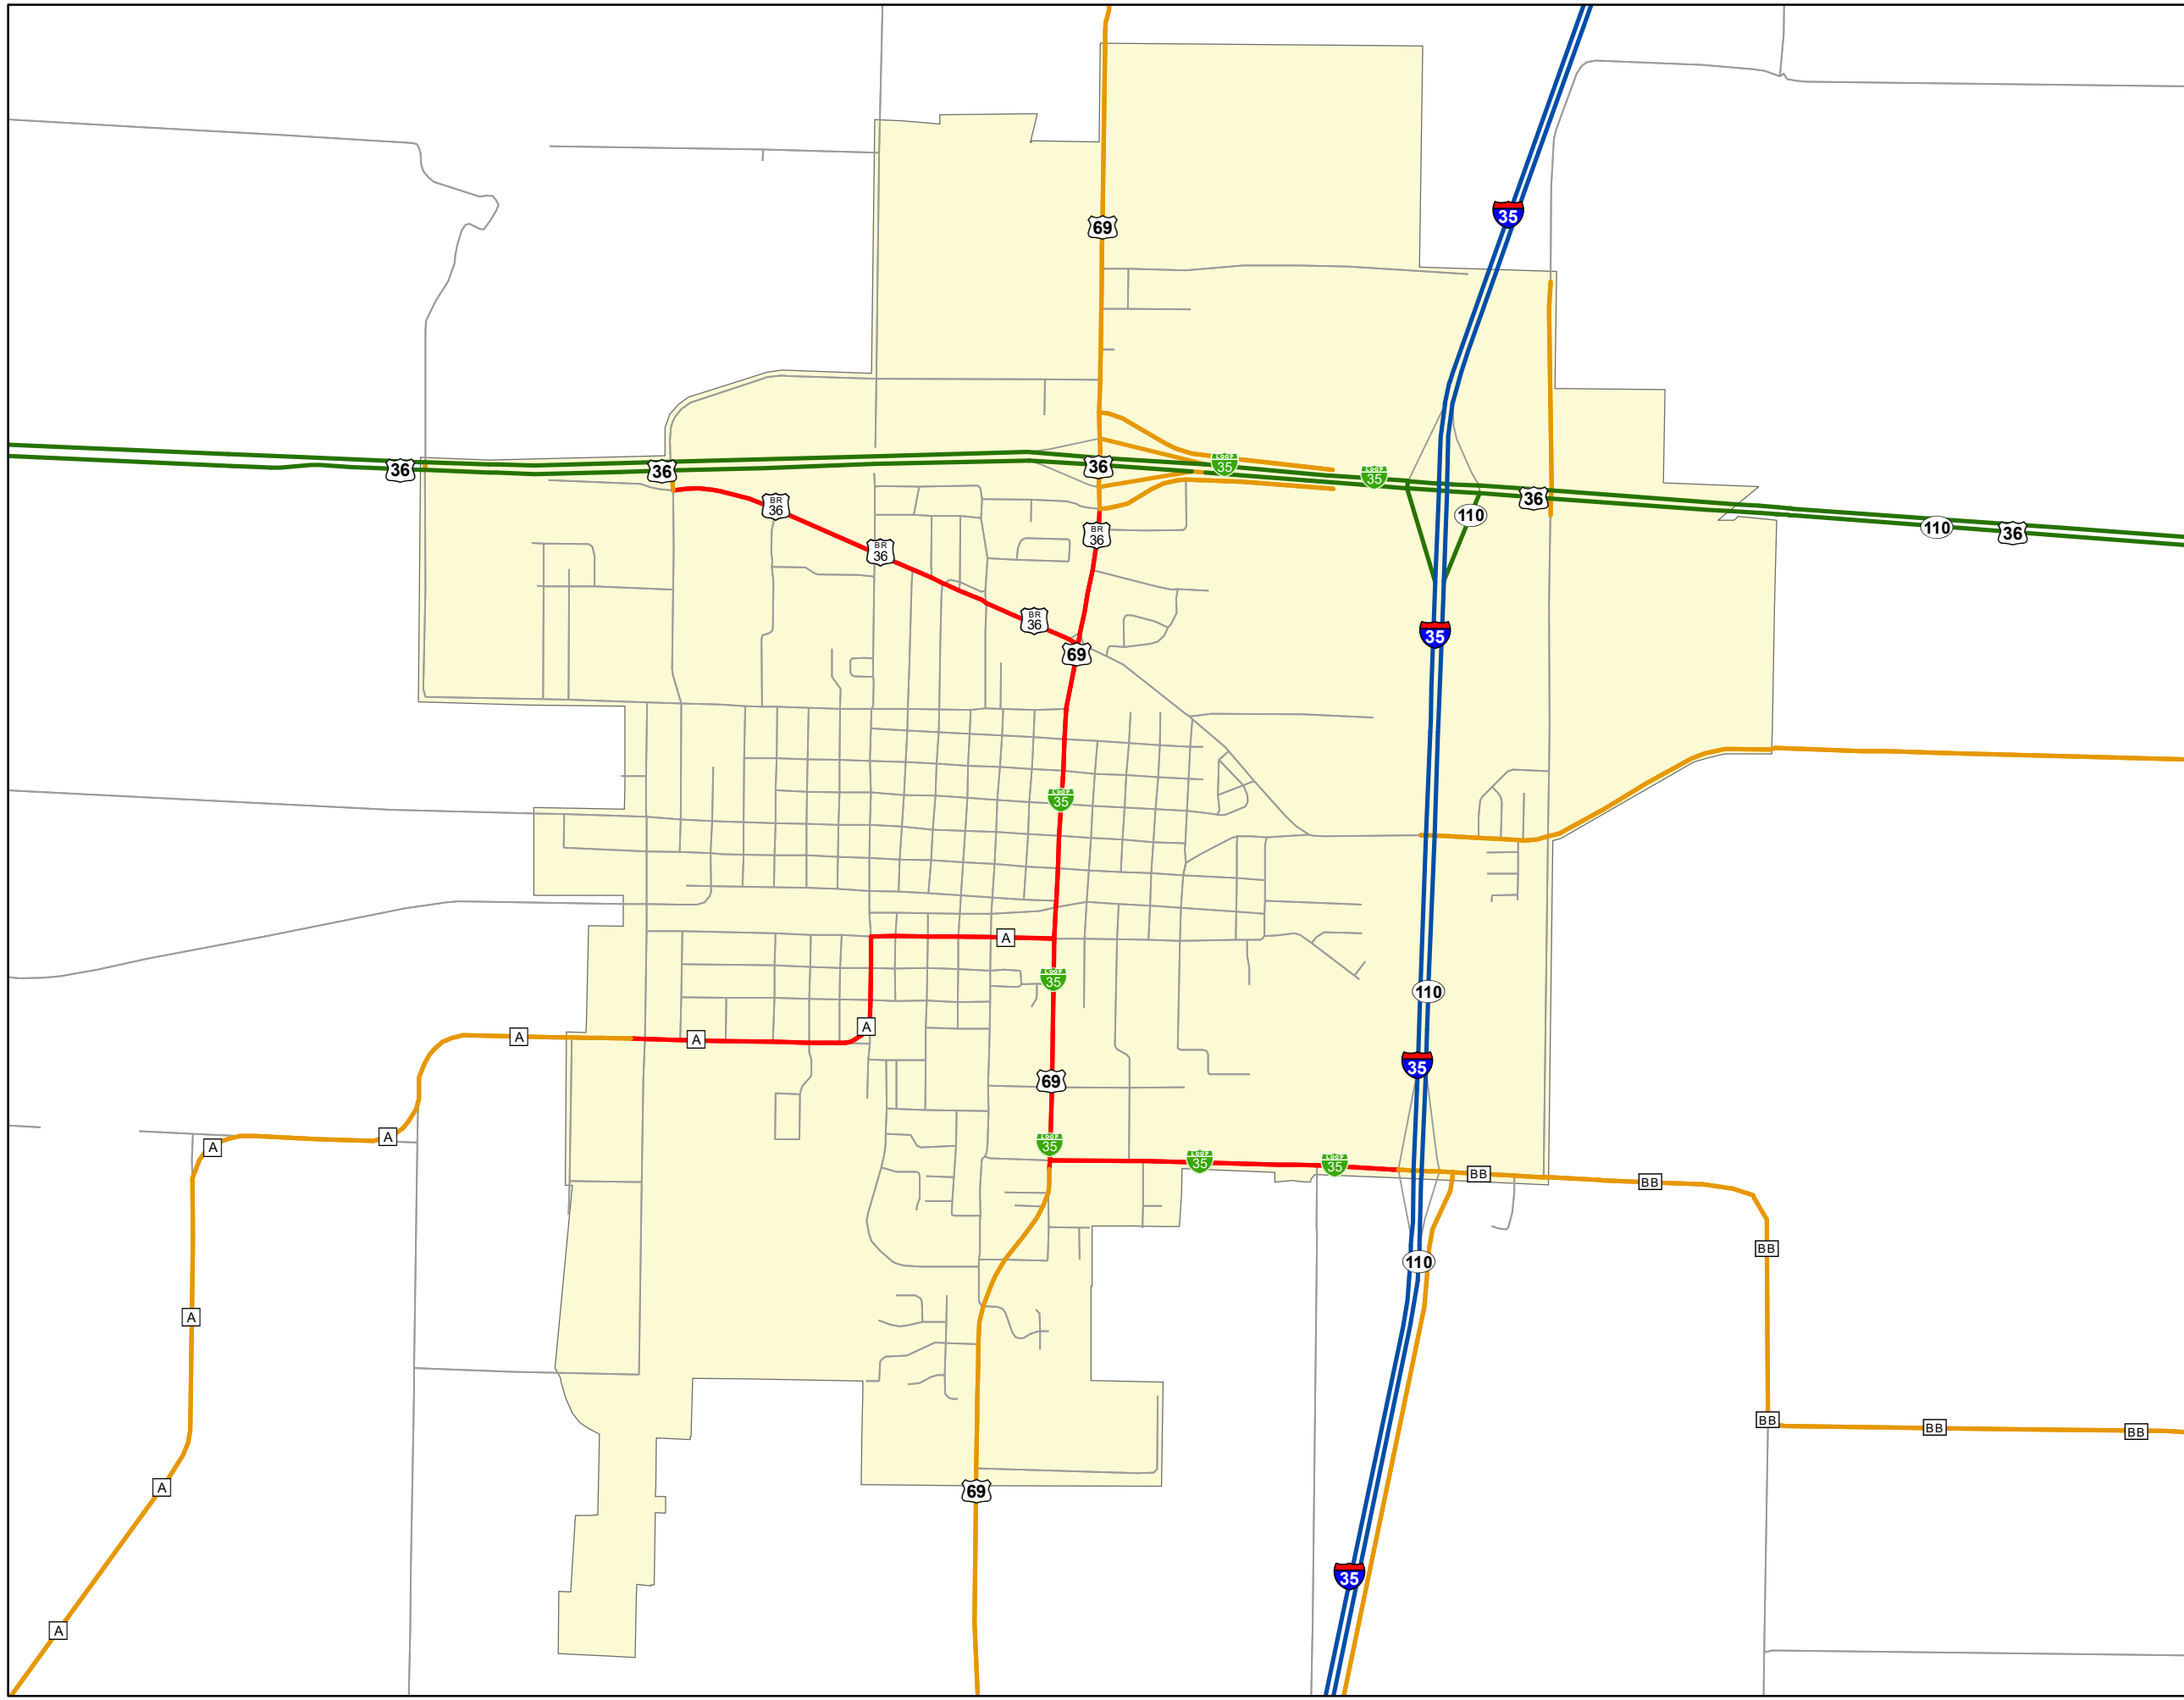

# State System Urban Area

**CAMERON  
MISSOURI**

State System Class	Miles
Interstate	2.048
Primary	3.108
Supplementary	5.078
State Marked - NOS	
Other Roads	
Urban Area	

105 W. Capitol Ave.  
Jefferson City, MO 65102  
Phone (573) 526-5478  
Fax (573) 526-8052