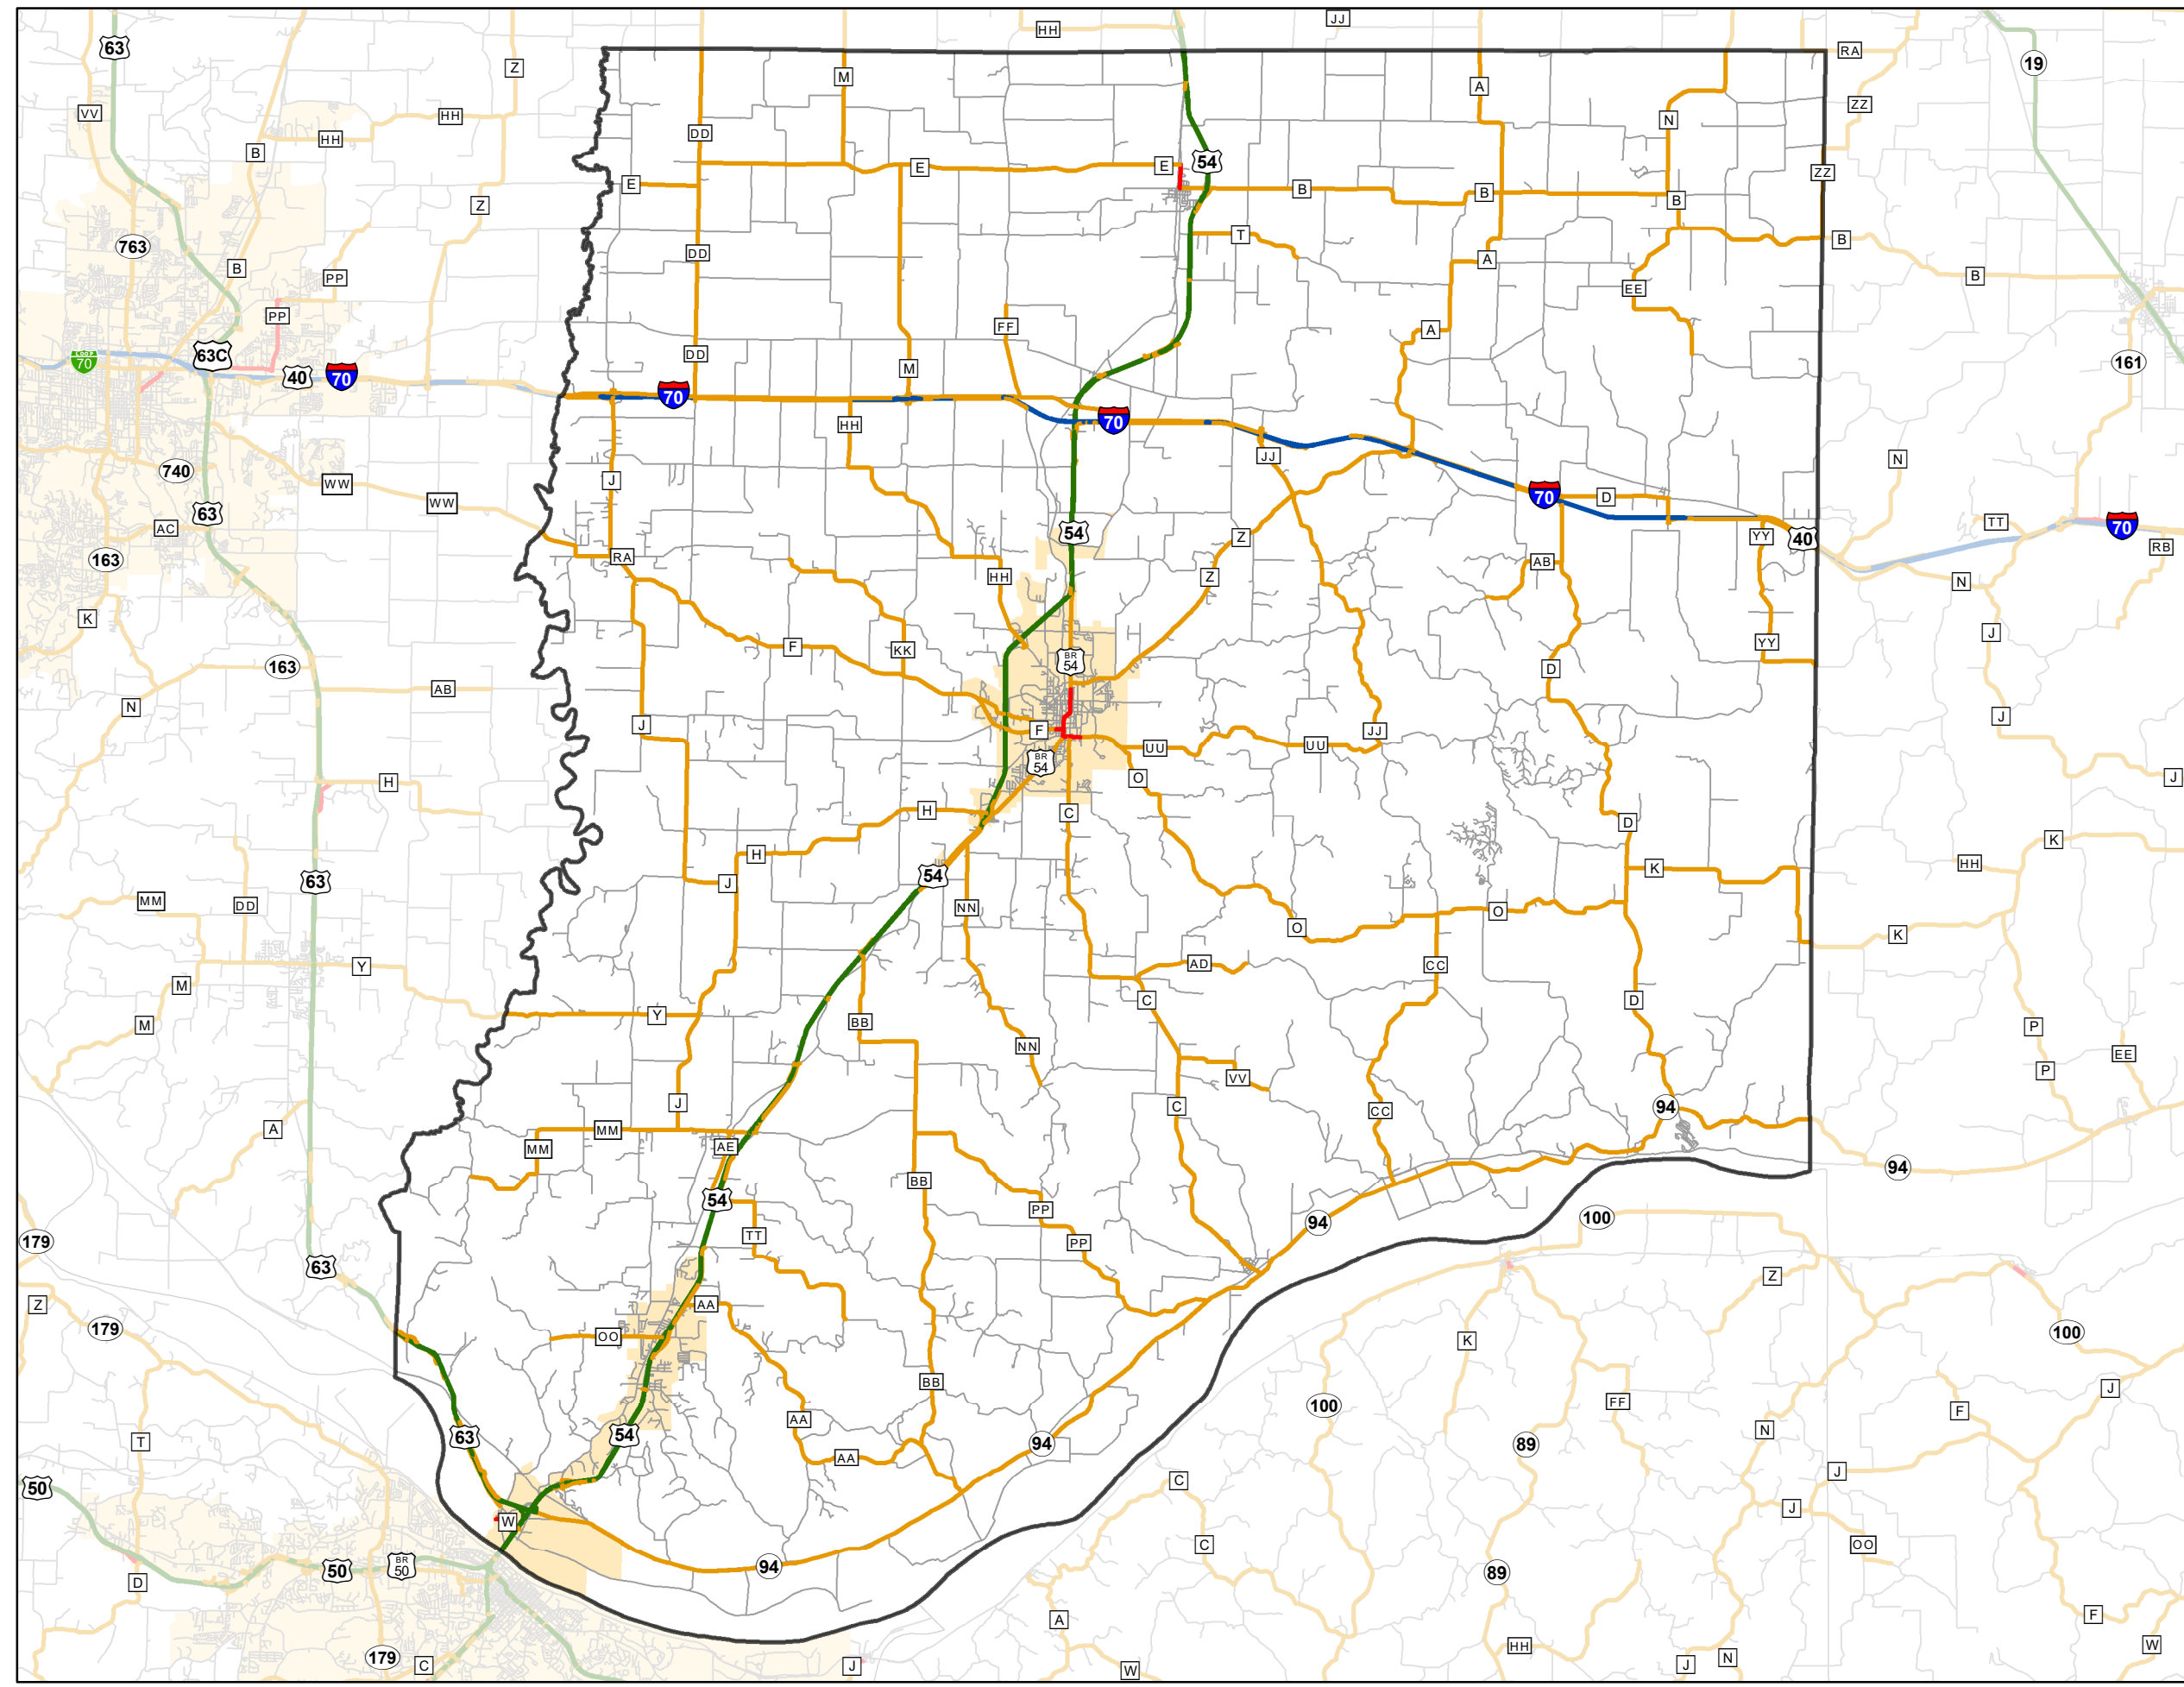

State System Classification

CALLAWAY COUNTY

MISSOURI

State System Class	Miles
Interstate	28.171
Primary	44.785
Supplementary	375.757
State Marked - NOS	
Other Roads	
Urban Area	

105 W. Capitol Ave.
 Jefferson City, MO 65102
 Phone (573) 526-5478
 Fax (573) 526-8052