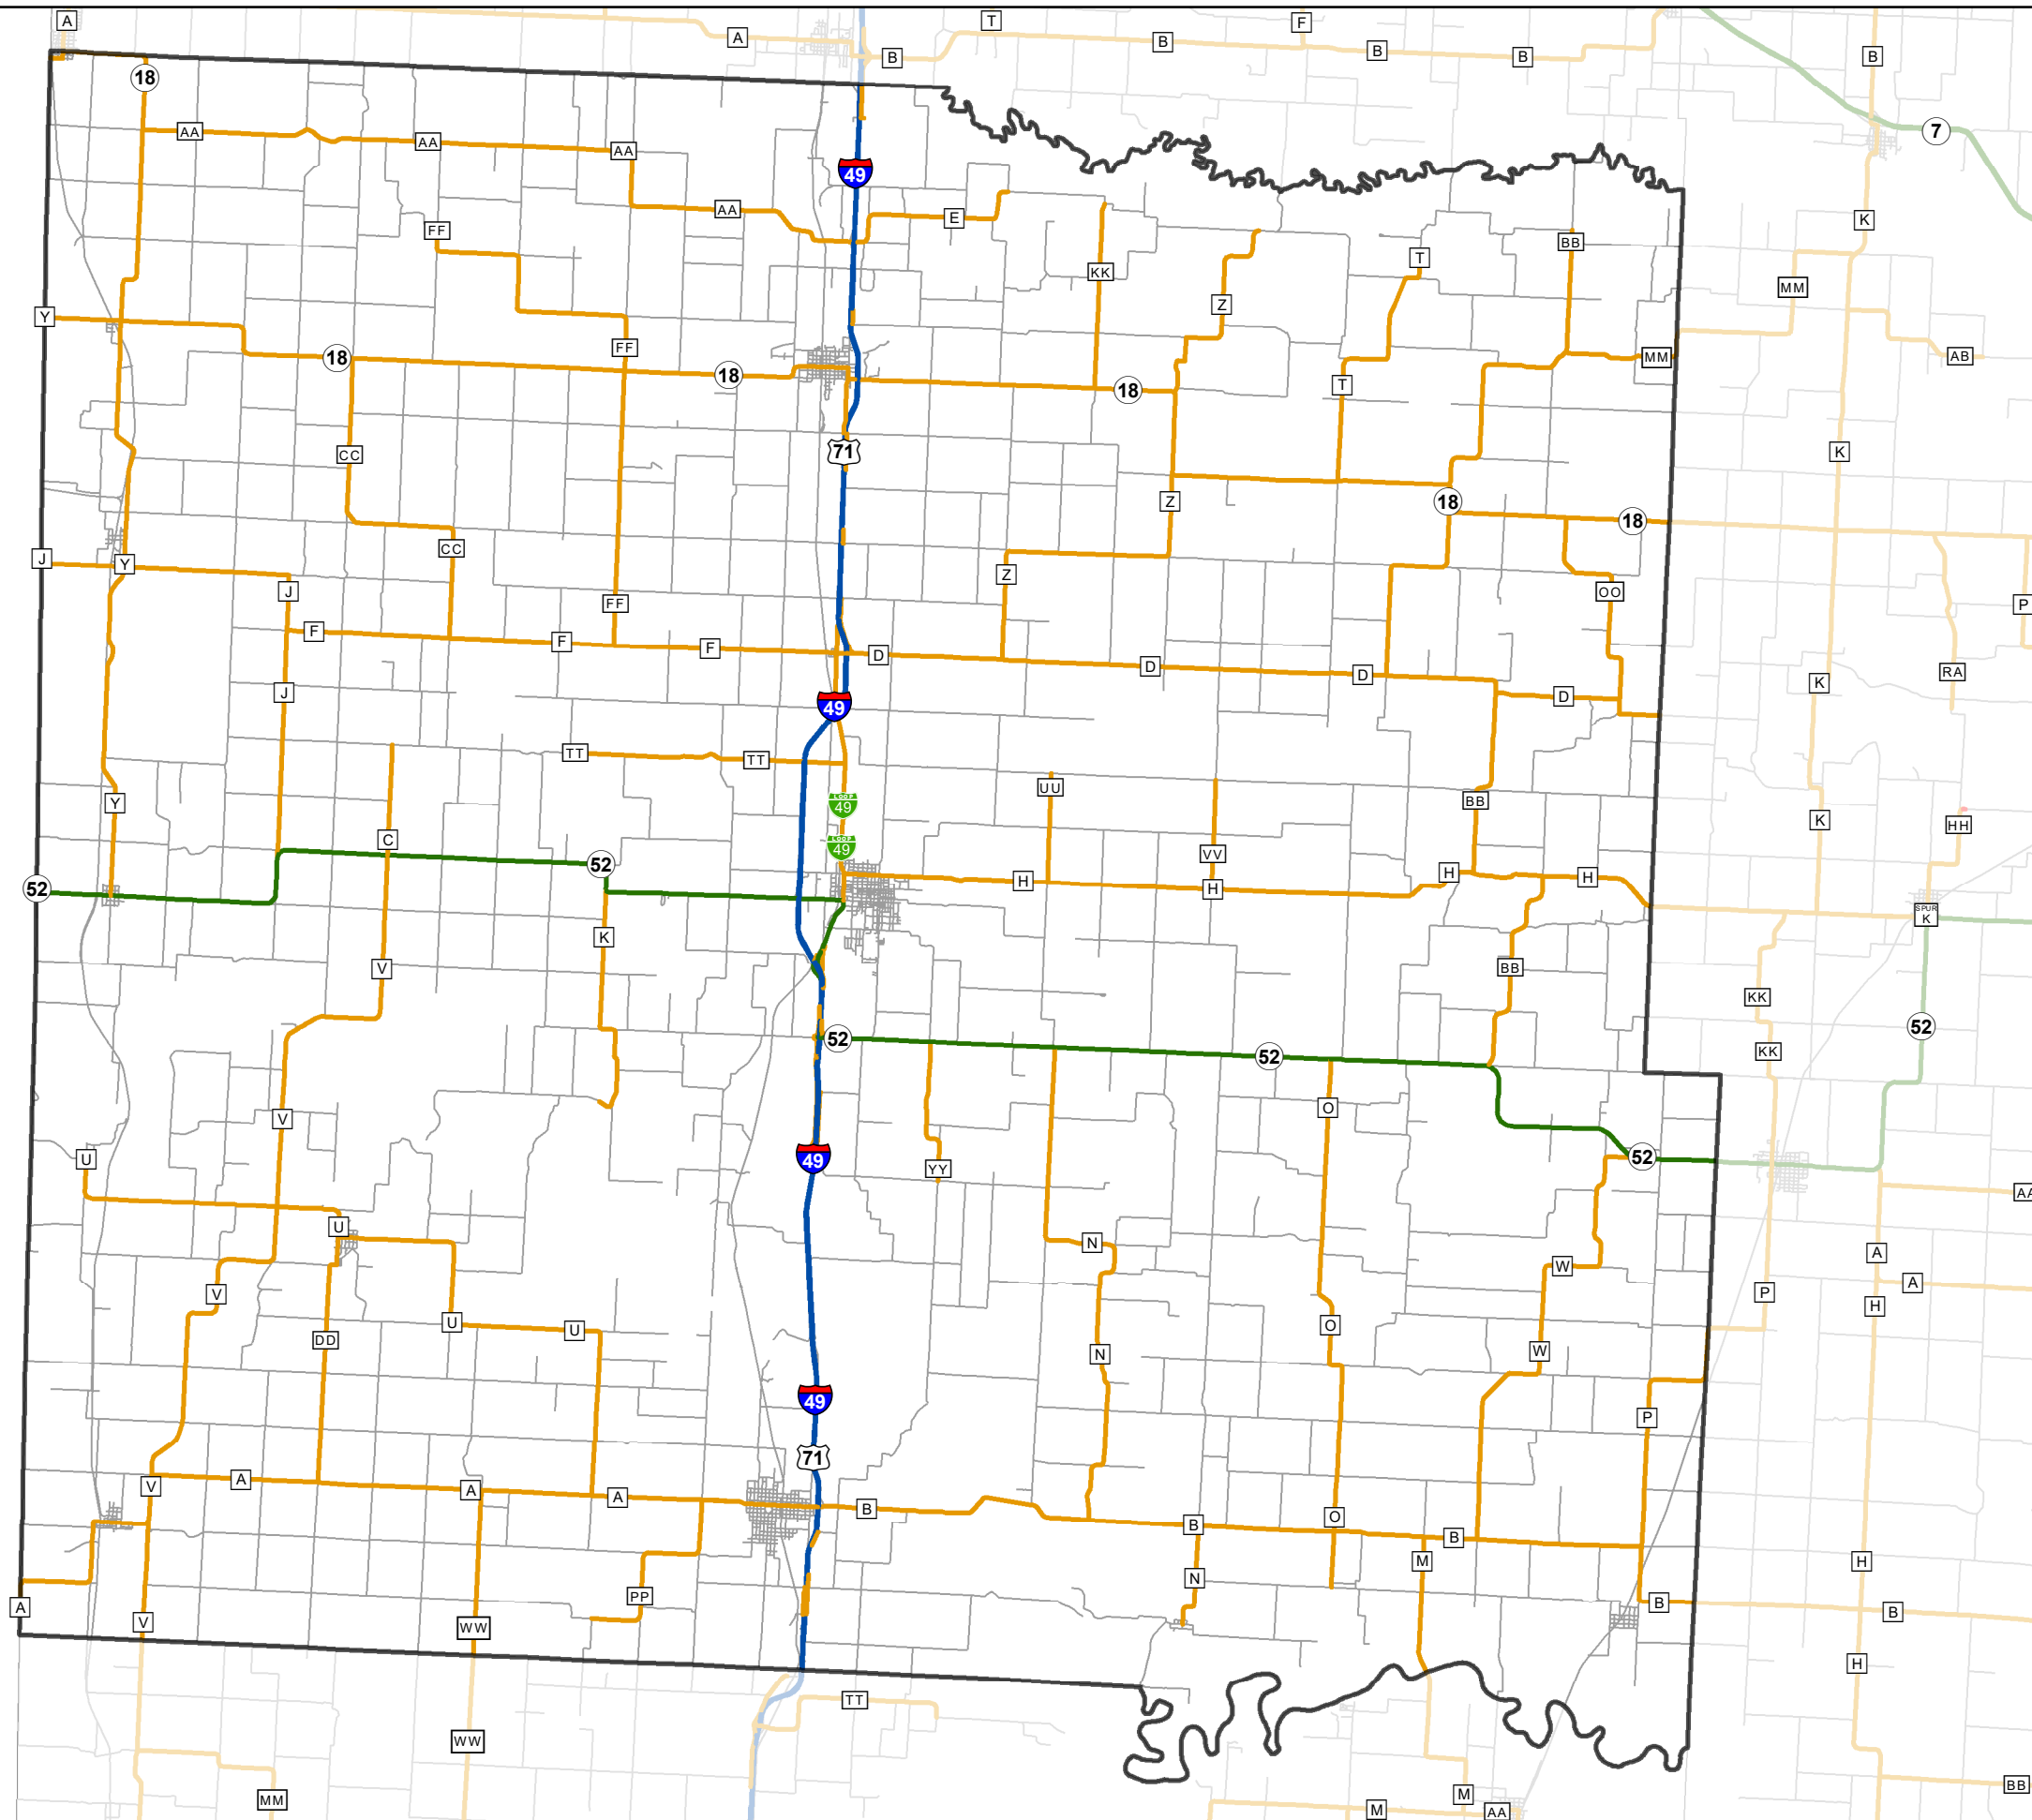

State System Classification

BATES COUNTY MISSOURI

State System Class	Miles
Interstate	29.316
Primary	35.239
Supplementary	327.507
State Marked - NOS	
Other Roads	
Urban Area	

105 W. Capitol Ave.
Jefferson City, MO 65102
Phone (573) 526-5478
Fax (573) 526-8052

April 2022