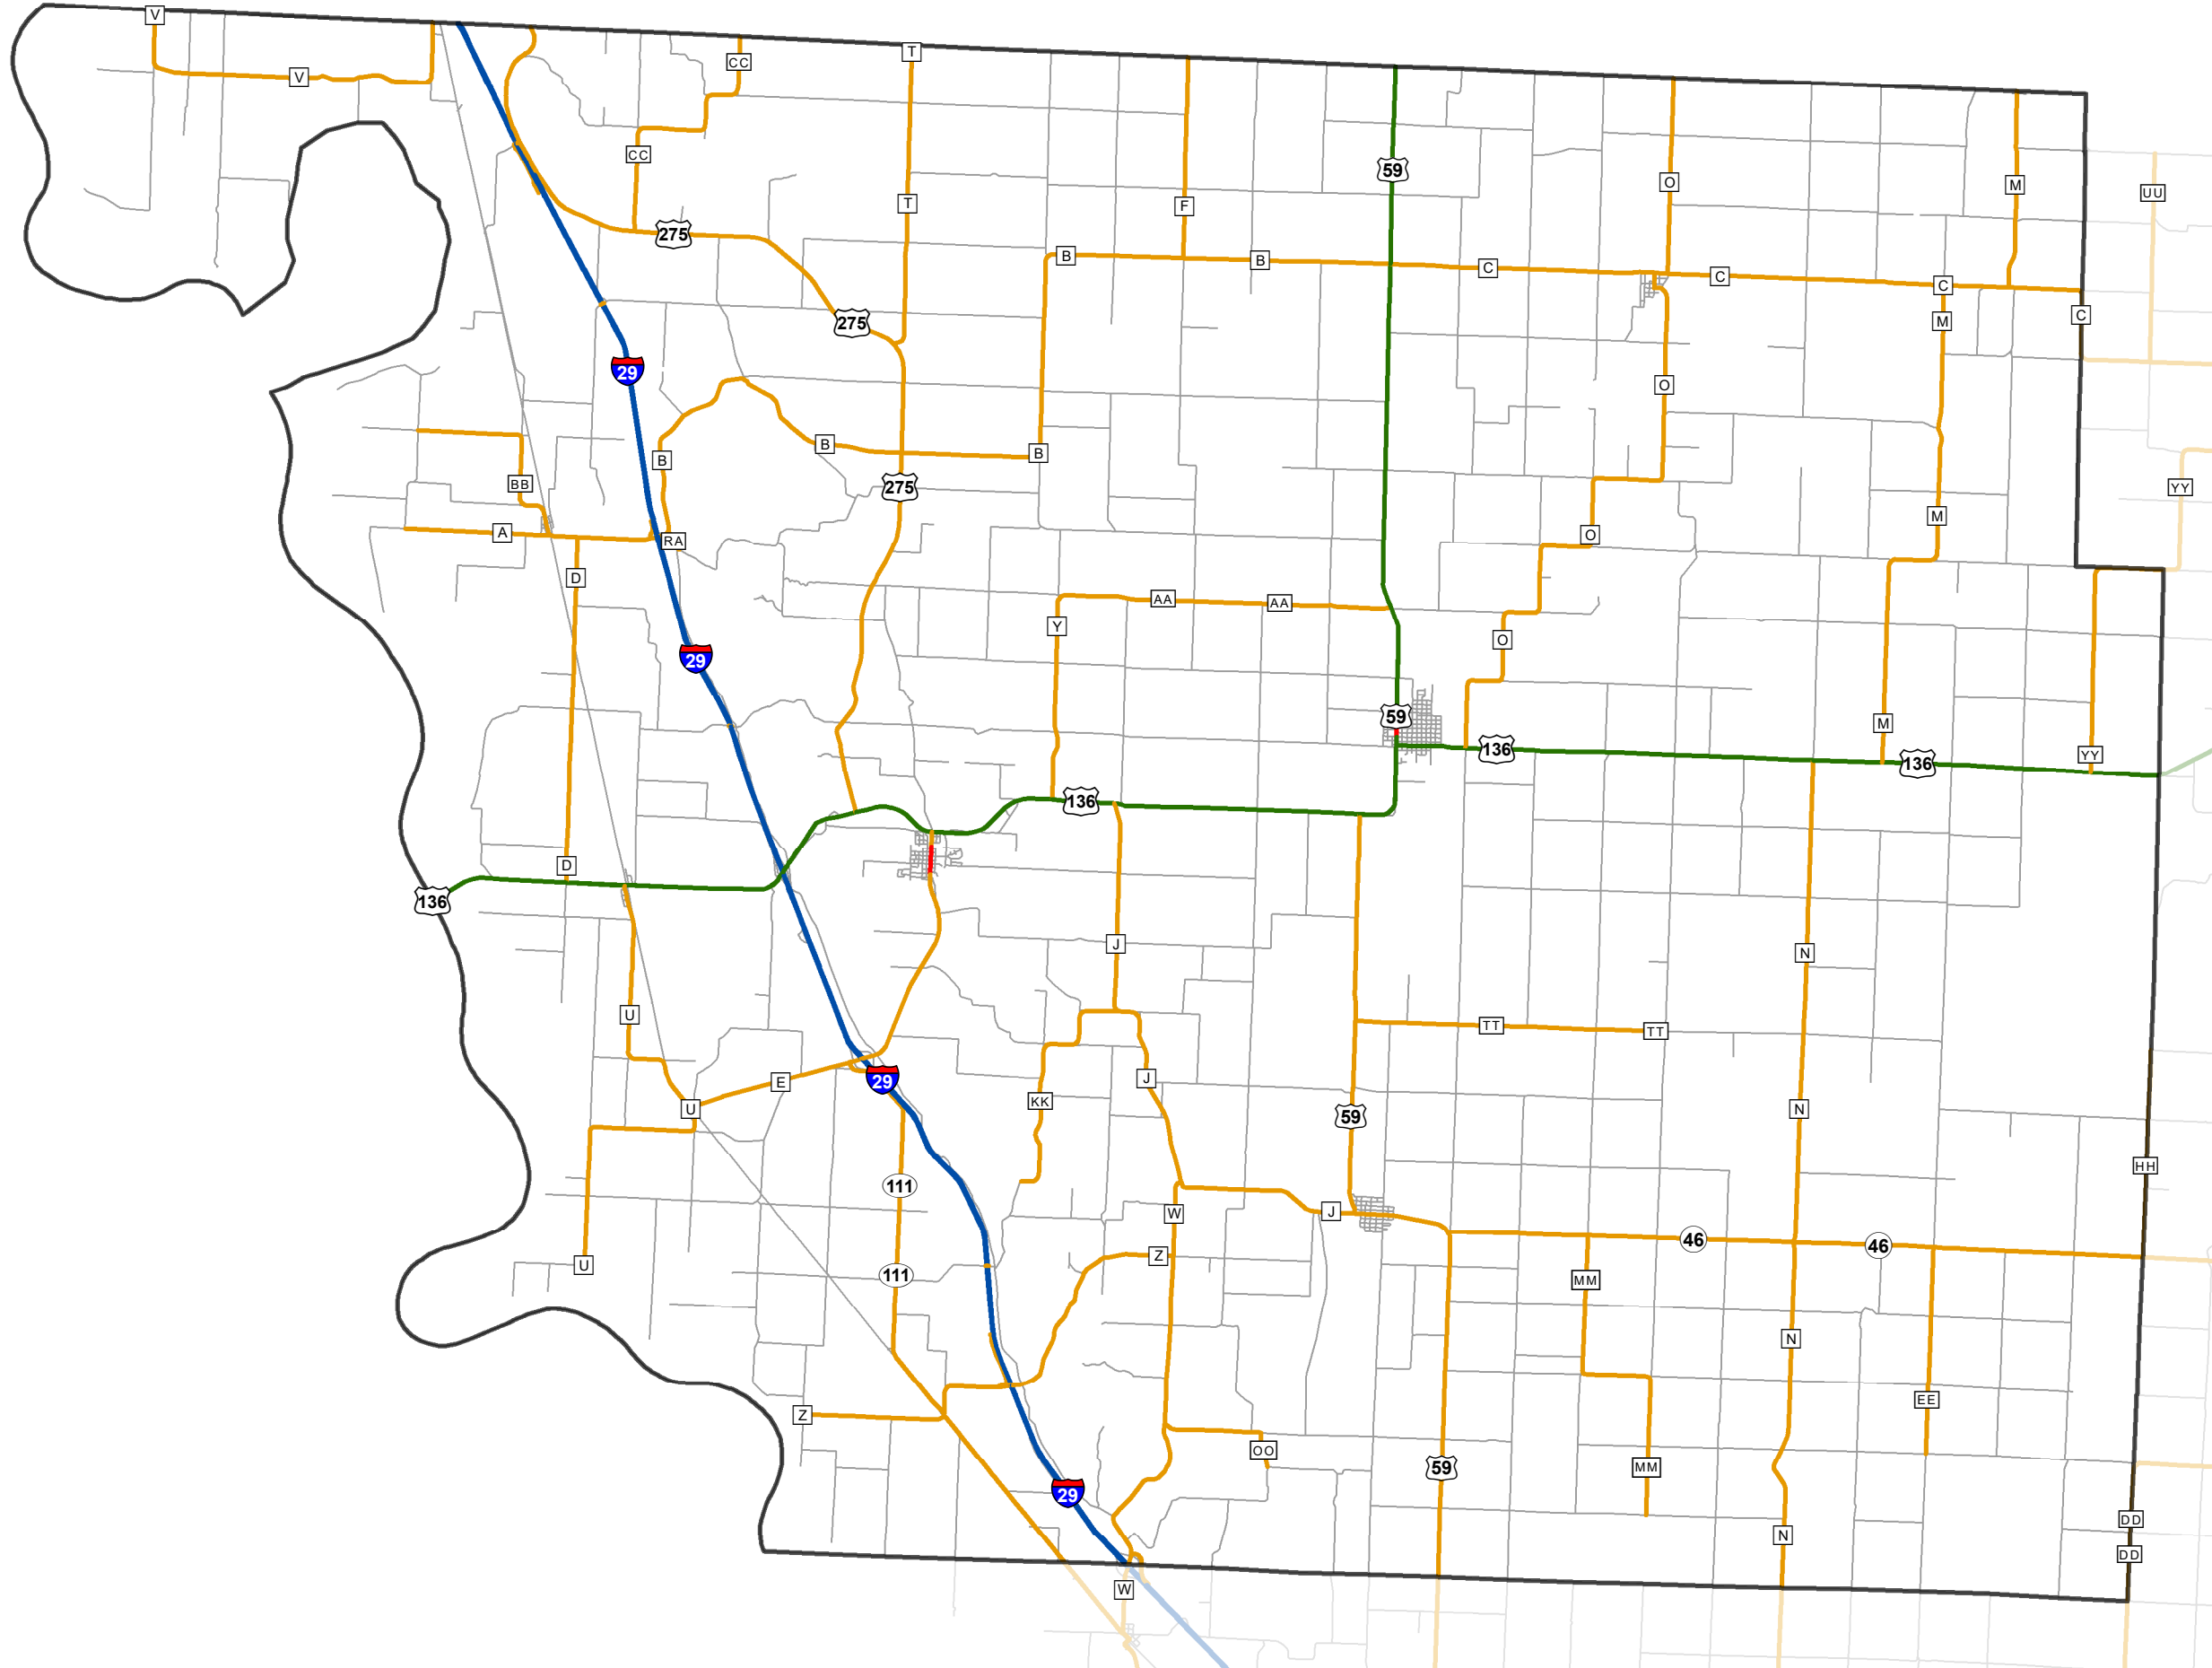

# State System Classification

## ATCHISON COUNTY MISSOURI

State System Class	Miles
Interstate	24.78
Primary	36.429
Supplementary	203.54
State Marked - NOS	
Other Roads	
Urban Area	

105 W. Capitol Ave.  
 Jefferson City, MO 65102  
 Phone (573) 526-5478  
 Fax (573) 526-8052