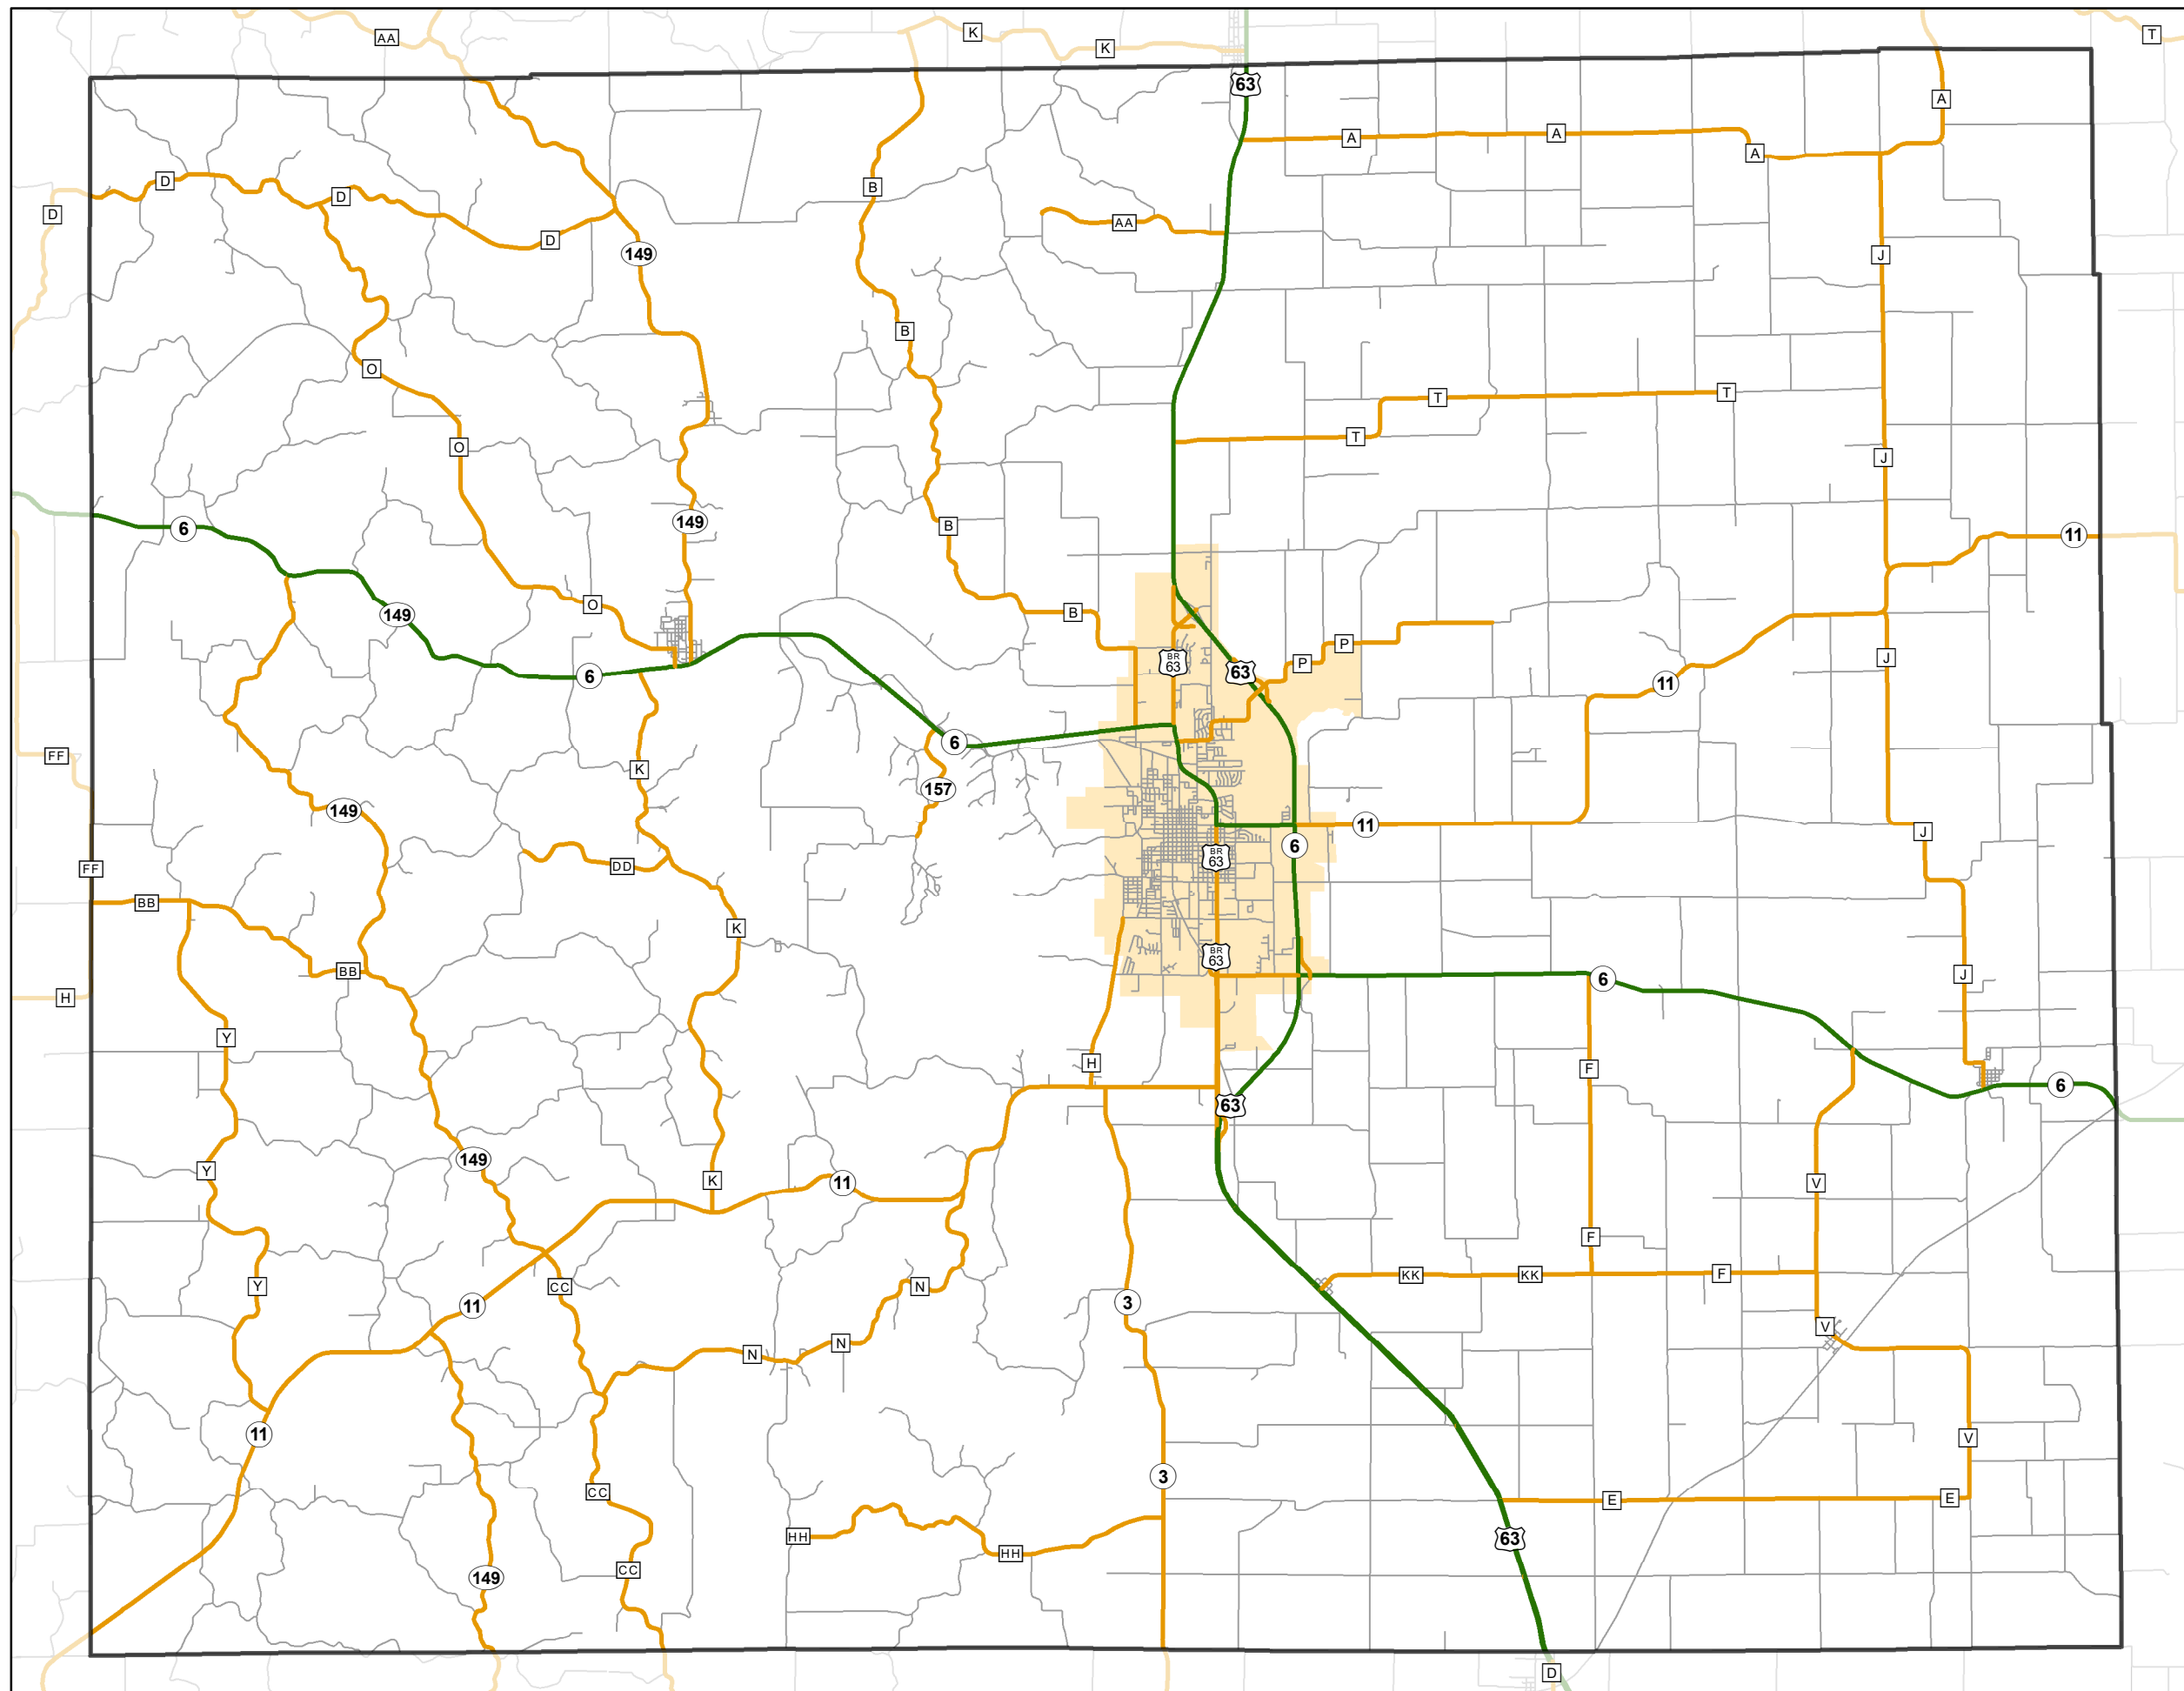

State System Classification

ADAIR COUNTY MISSOURI

State System Class	Miles
Interstate	0
Primary	53.724
Supplementary	218.154
State Marked - NOS	
Other Roads	
Urban Area	

105 W. Capitol Ave.
Jefferson City, MO 65102
Phone (573) 526-5478
Fax (573) 526-8052

April 2022