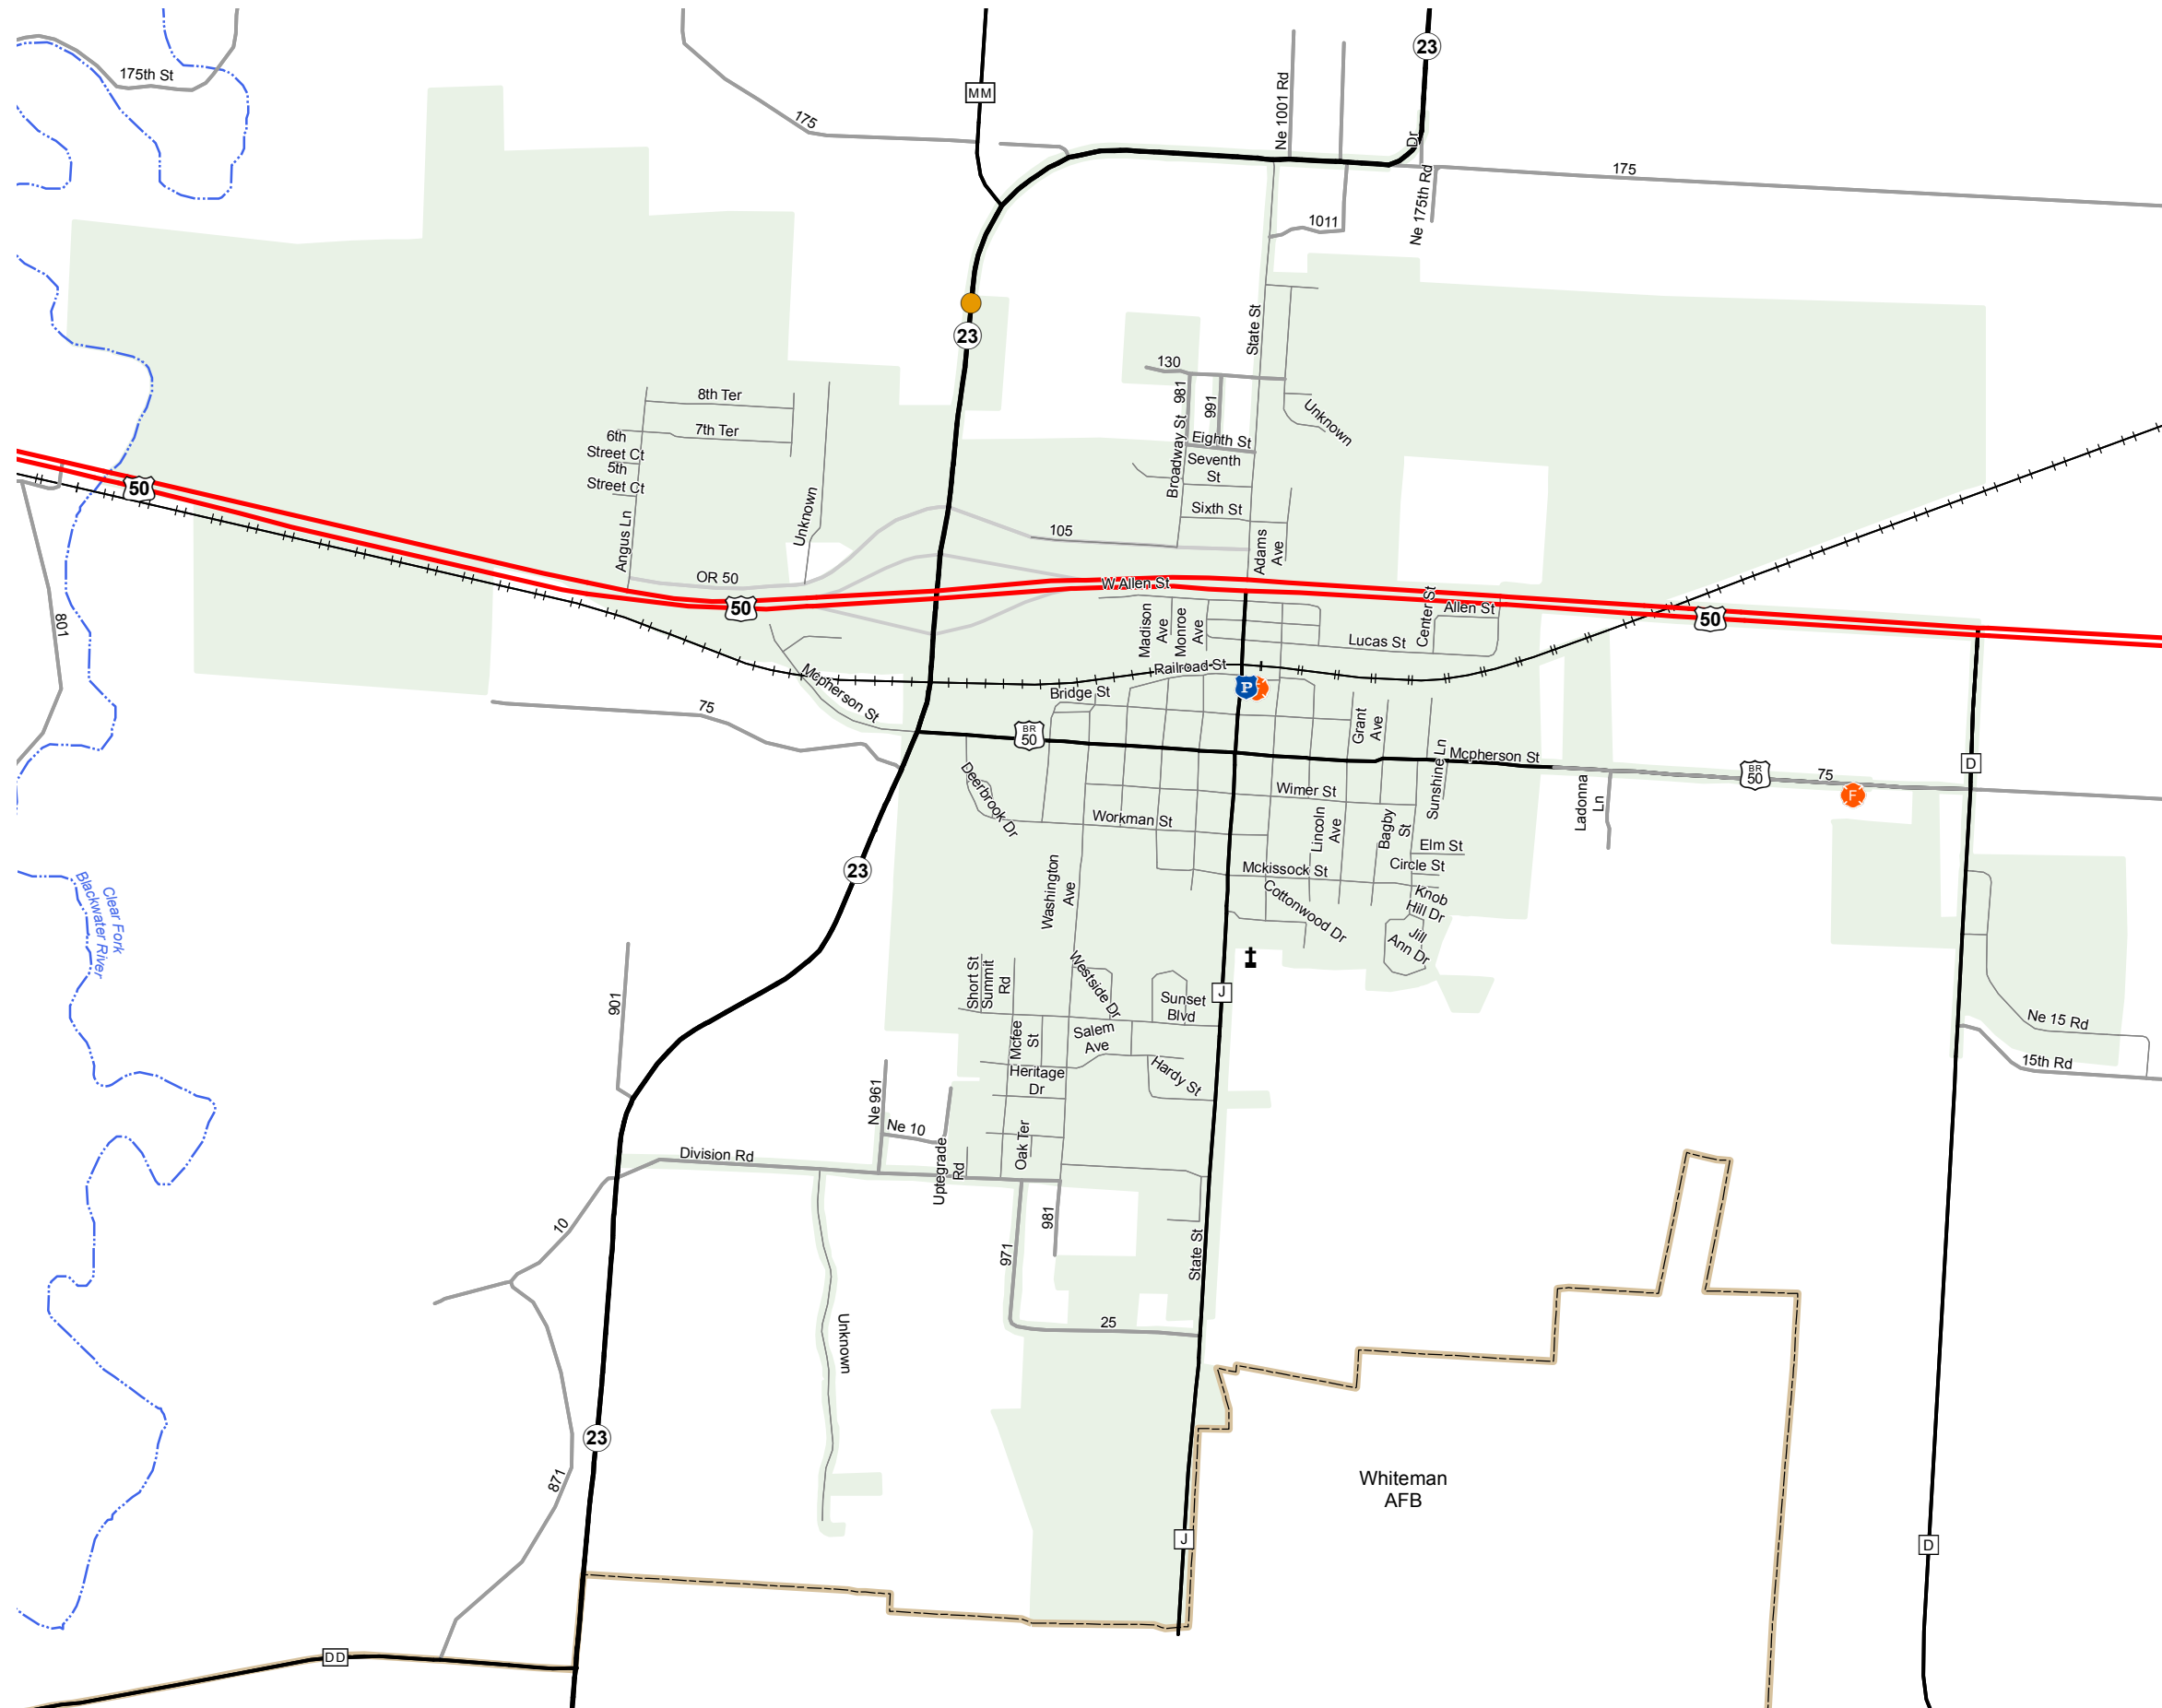

Knob Noster

JOHNSON COUNTY
MISSOURI
KANSAS CITY DISTRICT
2015

Legend

- Interstate
- Interstate Loop
- US Route
- Business Route
- Missouri Route
- Letter Route
- County Road
- Railroad
- City Street
- Other Routes
- River or Stream
- Lake or Large River
- City Limits
- County Boundary
- Surrounding City Limits
- Fire Department
- P Law Enforcement
- P MSHP Office
- ⊕ County Courthouse
- H Hospital
- MoDOT Office
- MoDot Maintenance Building
- ⚰ Cemeteries
- ✈ Airport
- ⊞ Amtrak Stations