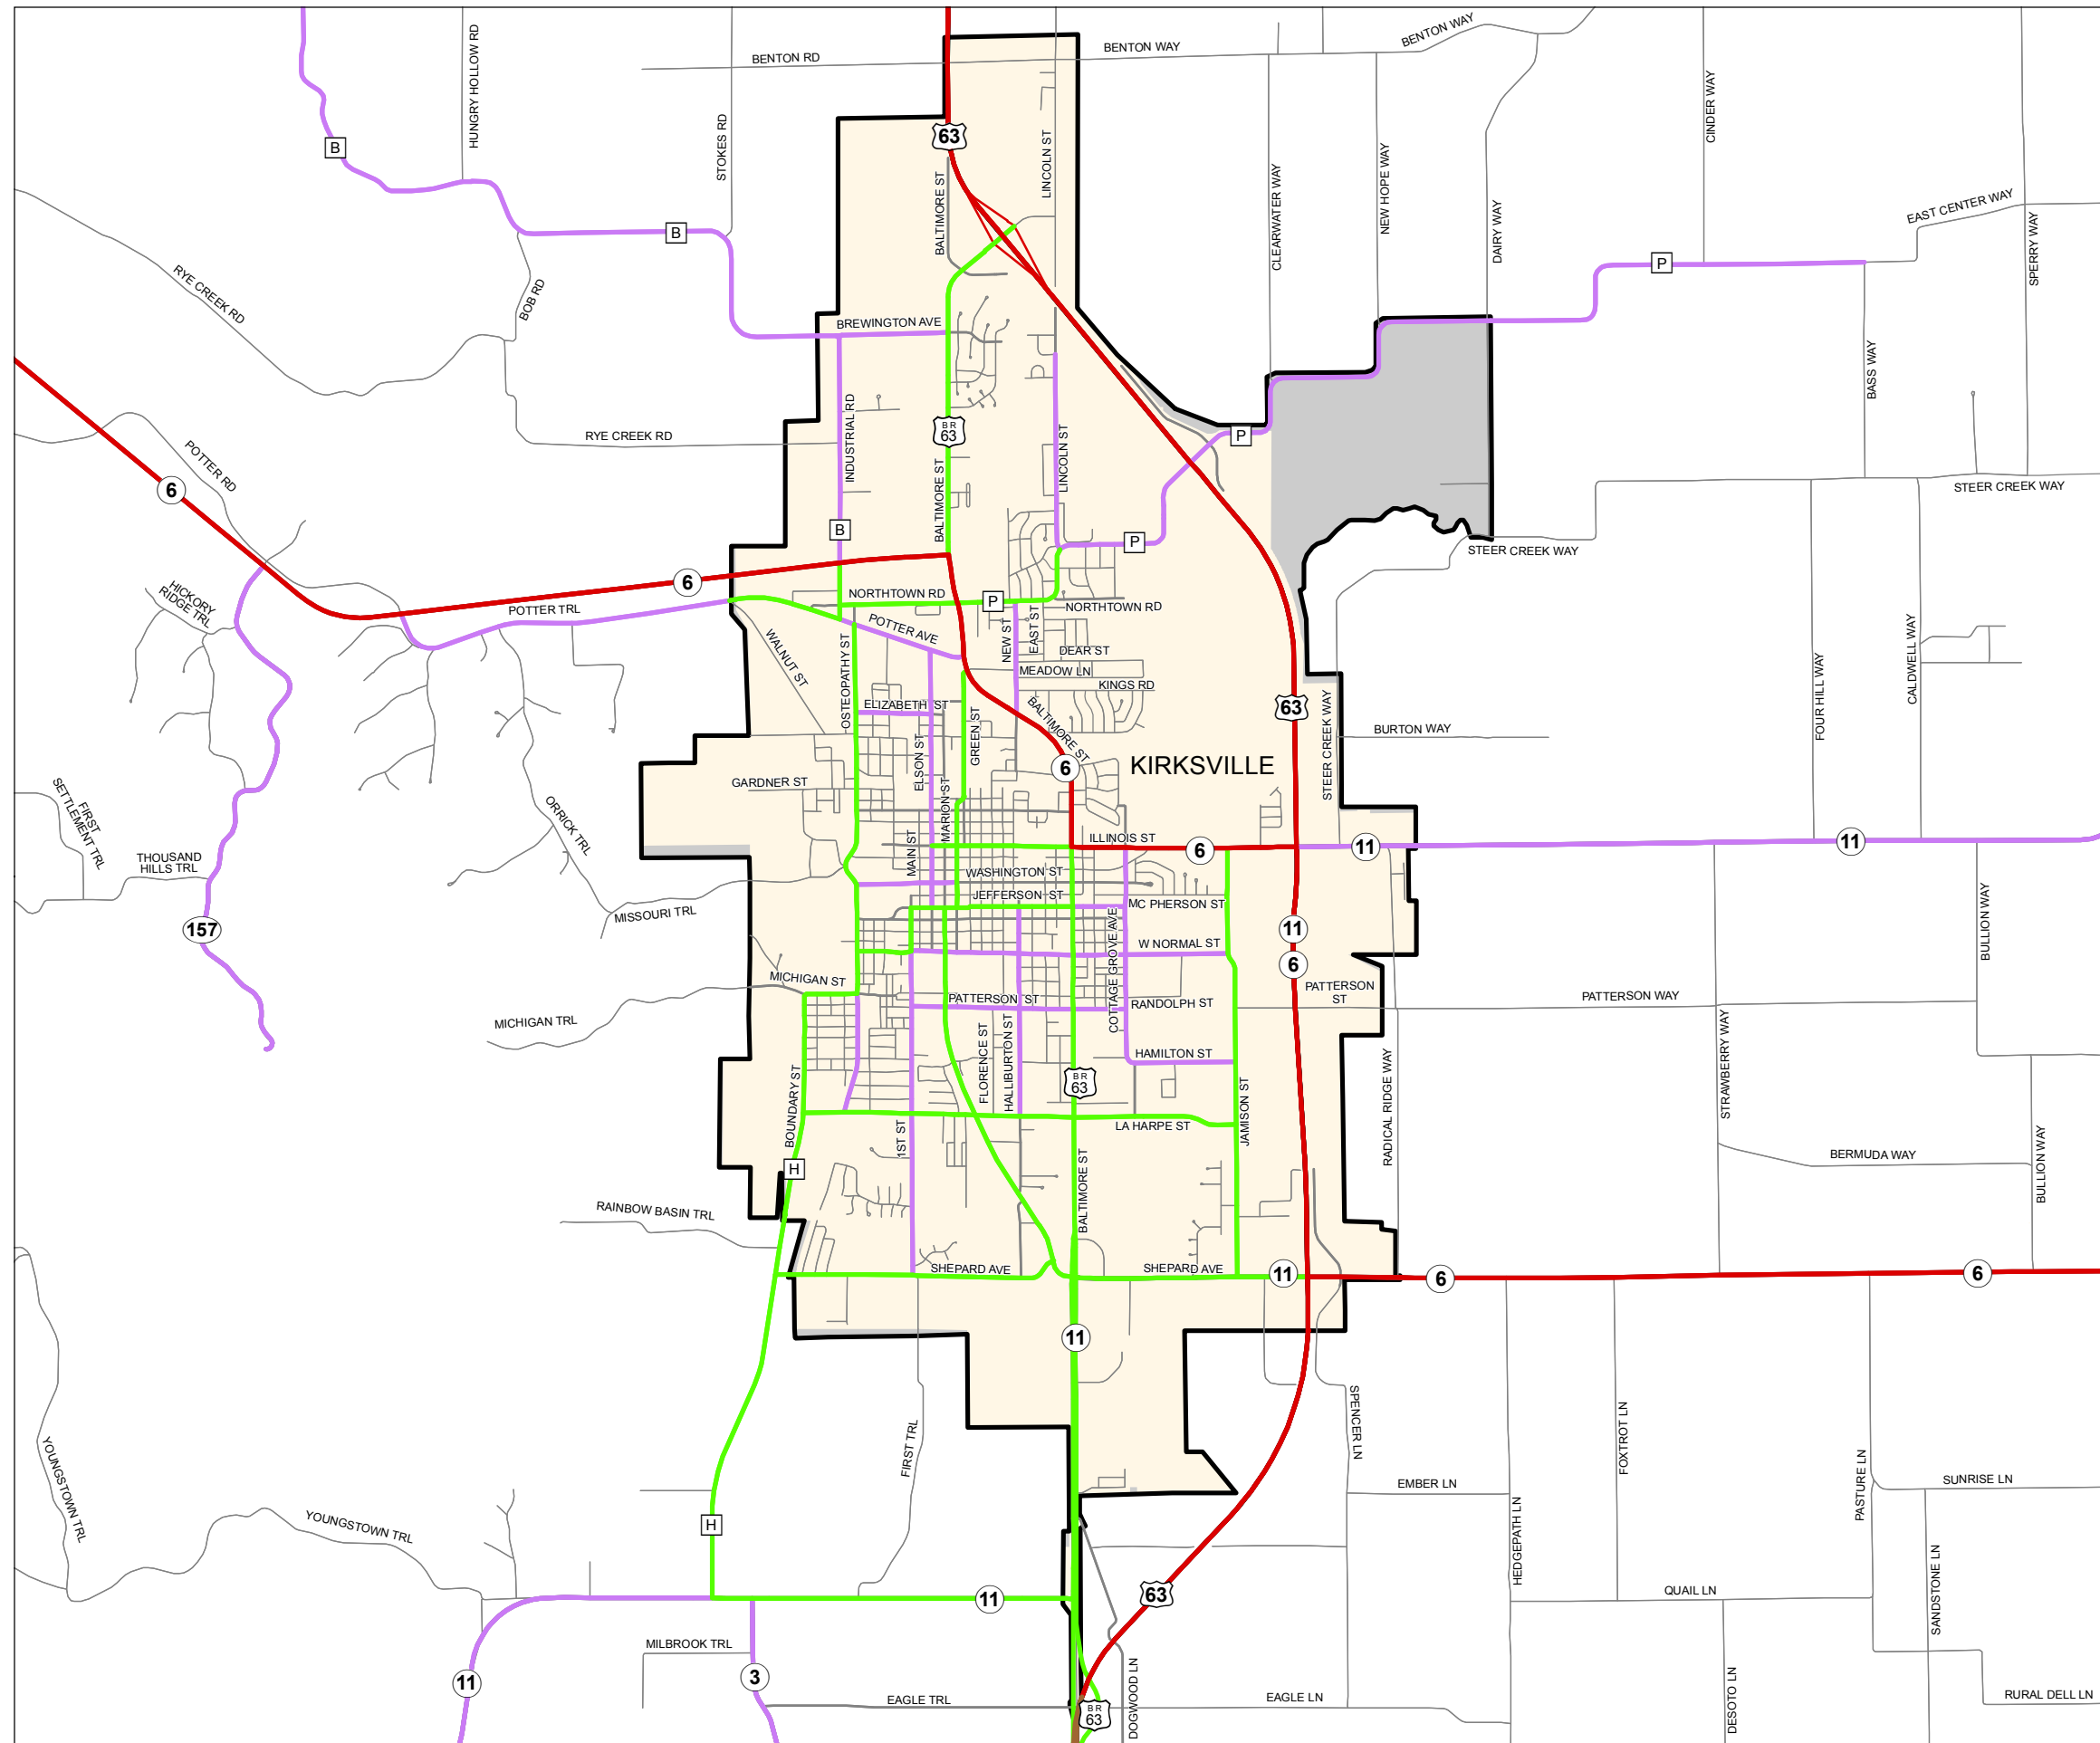

Functional Classification System

KIRKSVILLE

Adair County

Missouri

FUNCTIONAL CLASS	
Interstate	
Other Freeway and Expressway	
Other Principal Arterial	
Minor Arterial	
Major Collector	
Minor Collector	
Local	
CITY	
URBAN AREA	

Federal-Aid highways exclude local roads and rural minor collectors.

Transportation Planning
 105 W. Capitol Ave.
 Jefferson City, MO 65102
 Phone (573) 526-5478
 Fax (573) 526-8052

Approved March 21, 2013