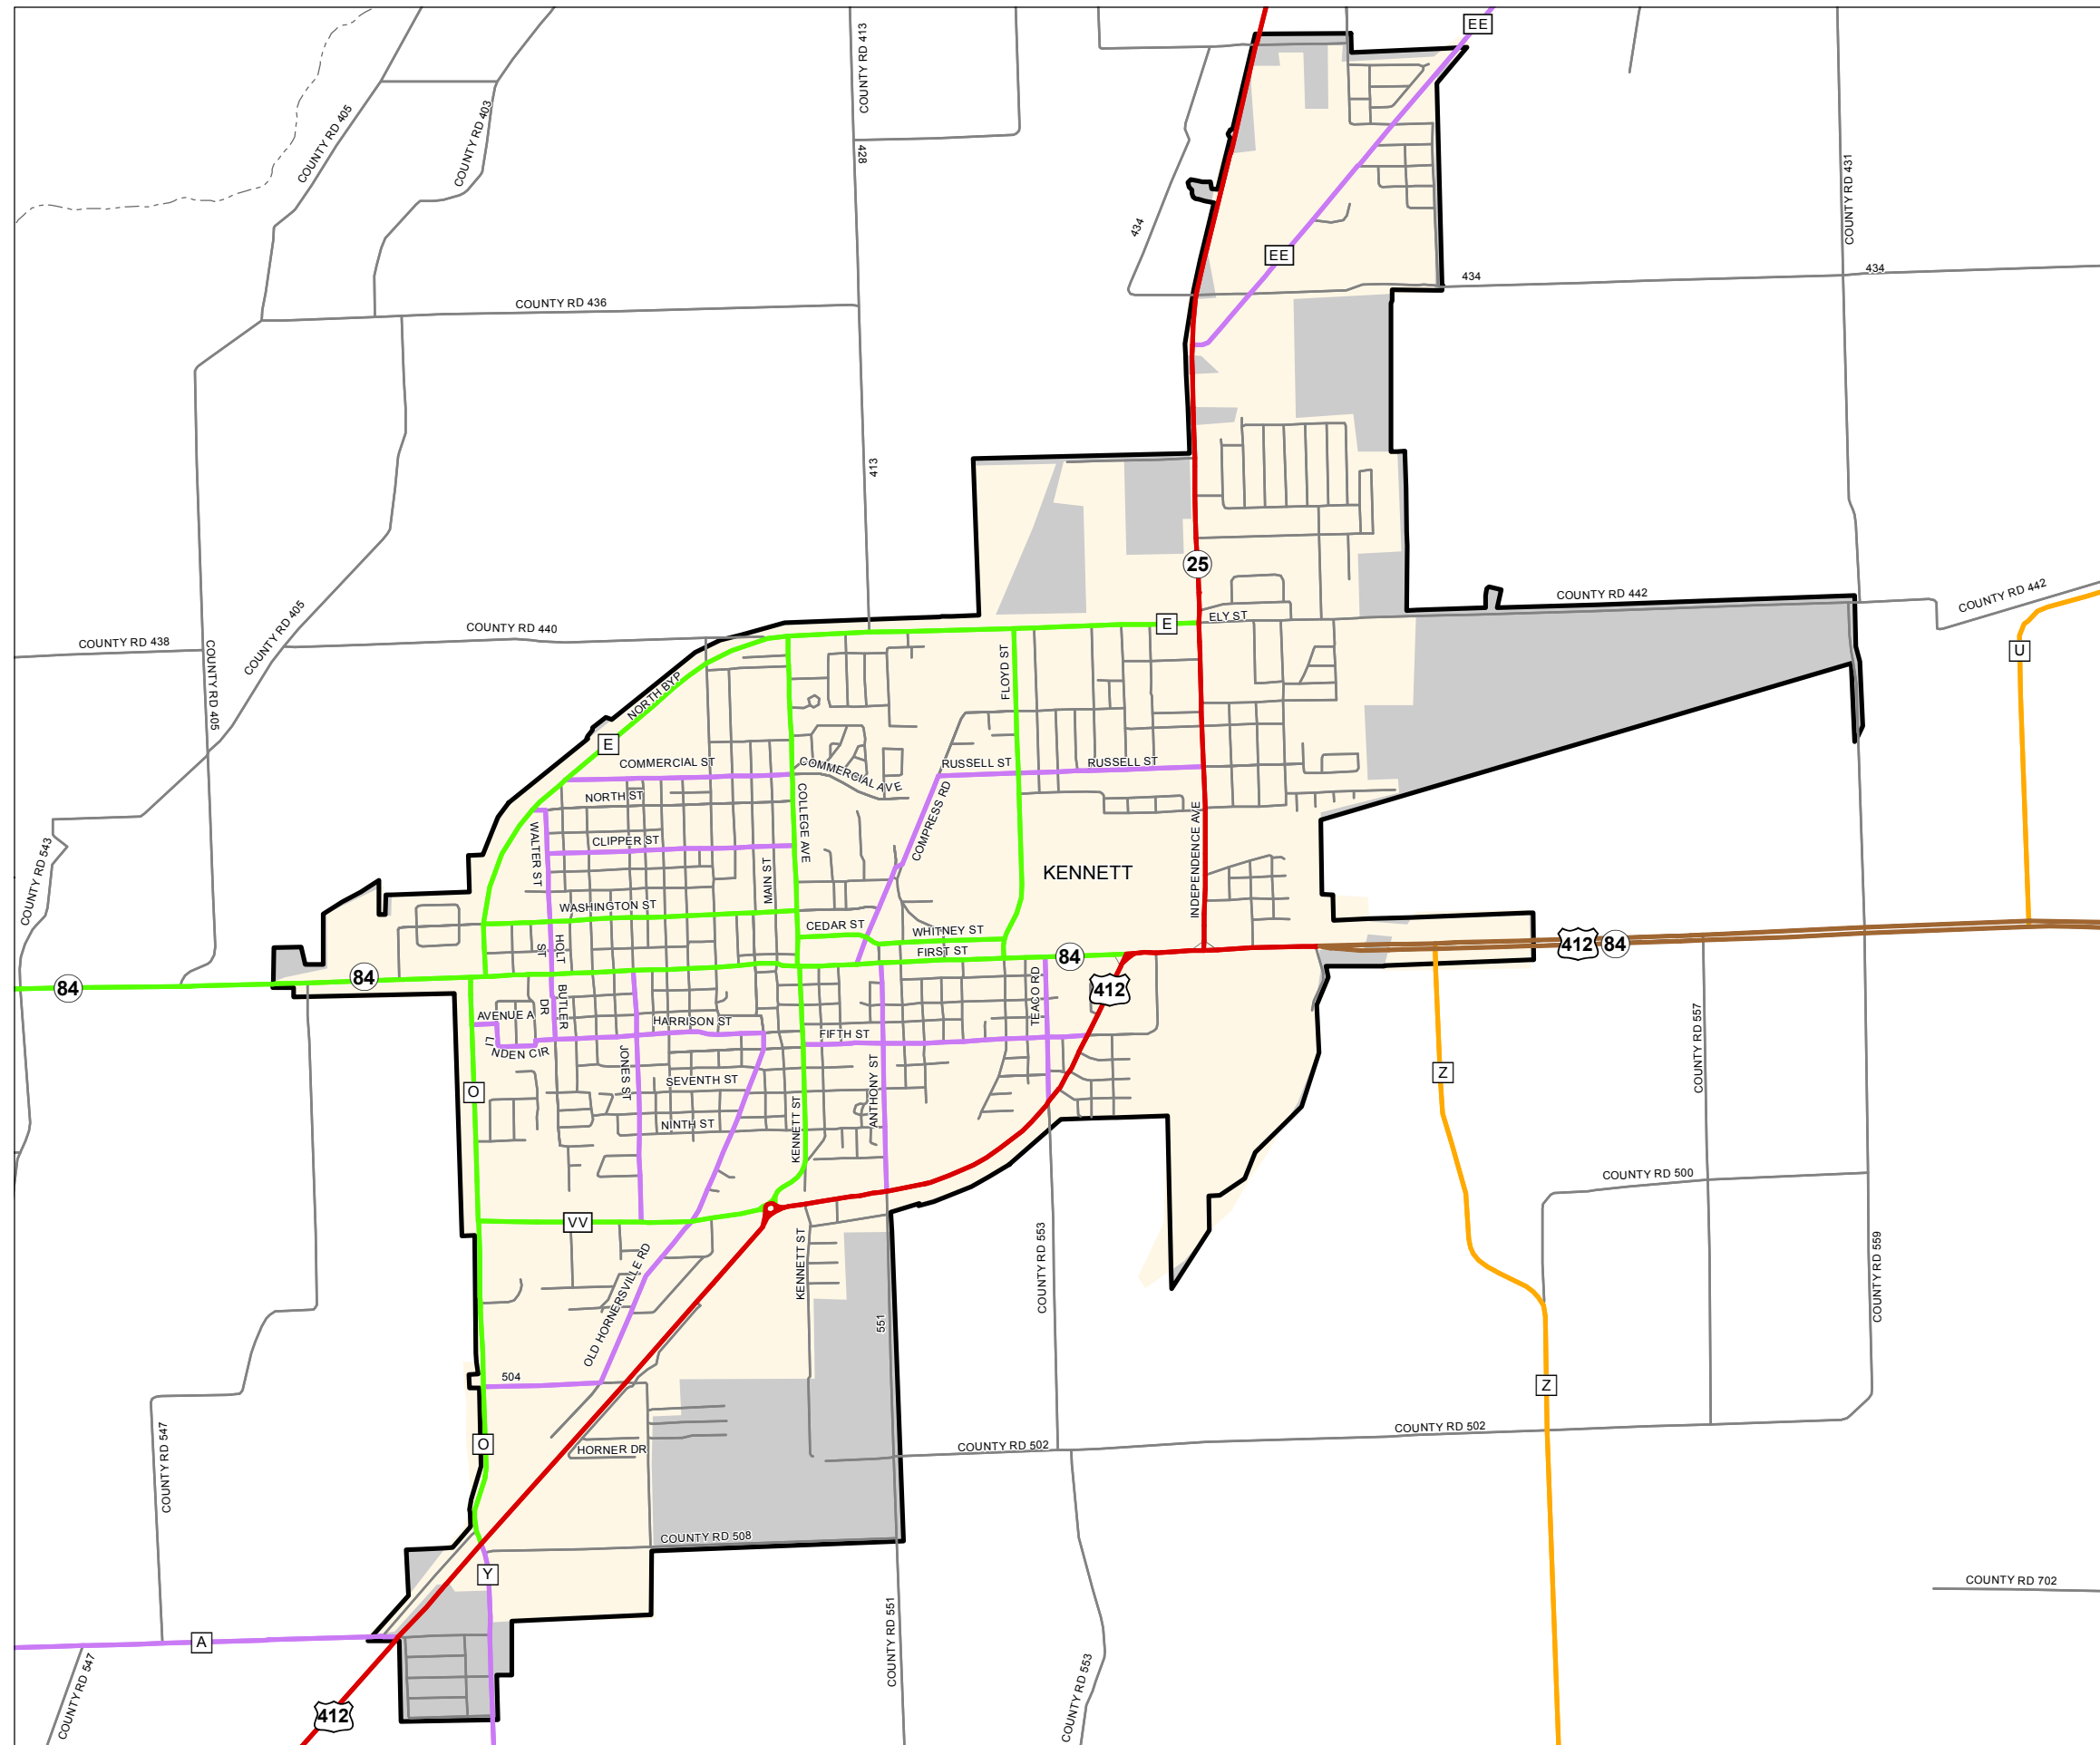

Functional Classification System

KENNETT

Dunklin County

Missouri

FUNCTIONAL CLASS

- Interstate —
- Other Freeway and Expressway —
- Other Principal Arterial —
- Minor Arterial —
- Major Collector —
- Minor Collector —
- Local —

CITY

URBAN AREA

Federal-Aid highways exclude local roads and rural minor collectors.

Transportation Planning

105 W. Capitol Ave.
Jefferson City, MO 65102
Phone (573) 526-5478
Fax (573) 526-8052

Approved January 8, 2016