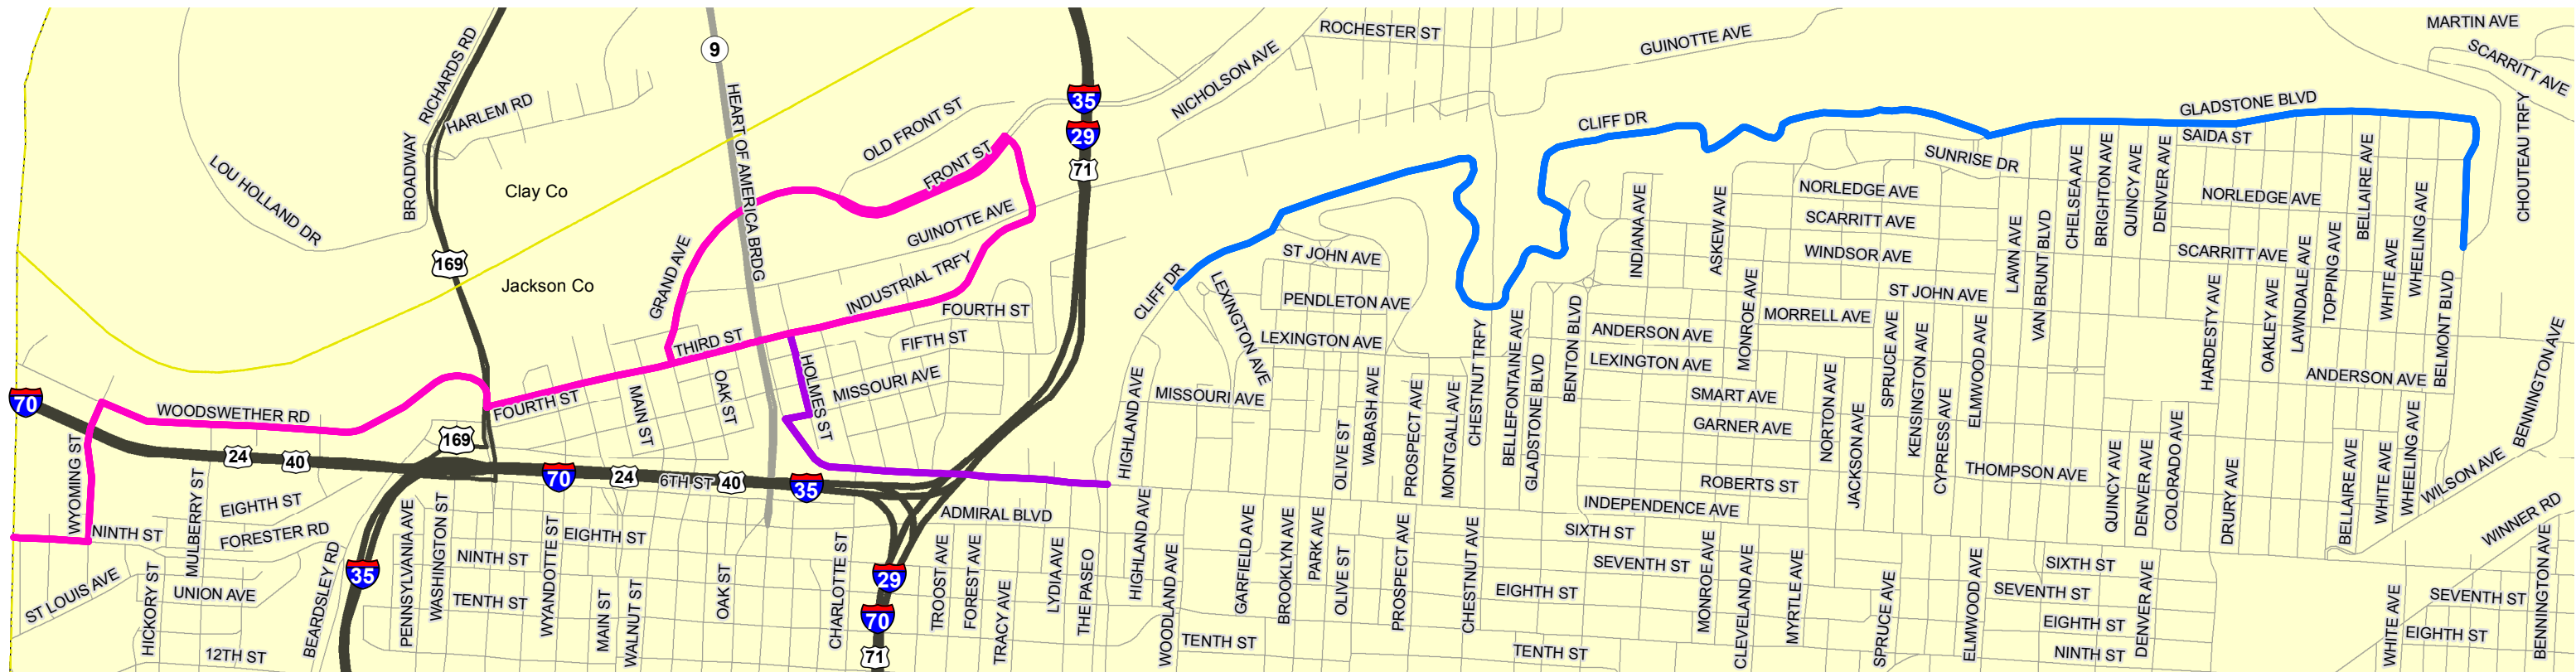

Kansas City Area Scenic Byways

Missouri Department of Transportation
 Transportation Planning
 1-888-ASK-MODOT
 WWW.MODOT.ORG
 Date: 1/24/2020

Legend

- CLIFF DRIVE
- CLIFF DRIVE CONNECTION
- SPIRIT OF KANSAS CITY
- City Limit