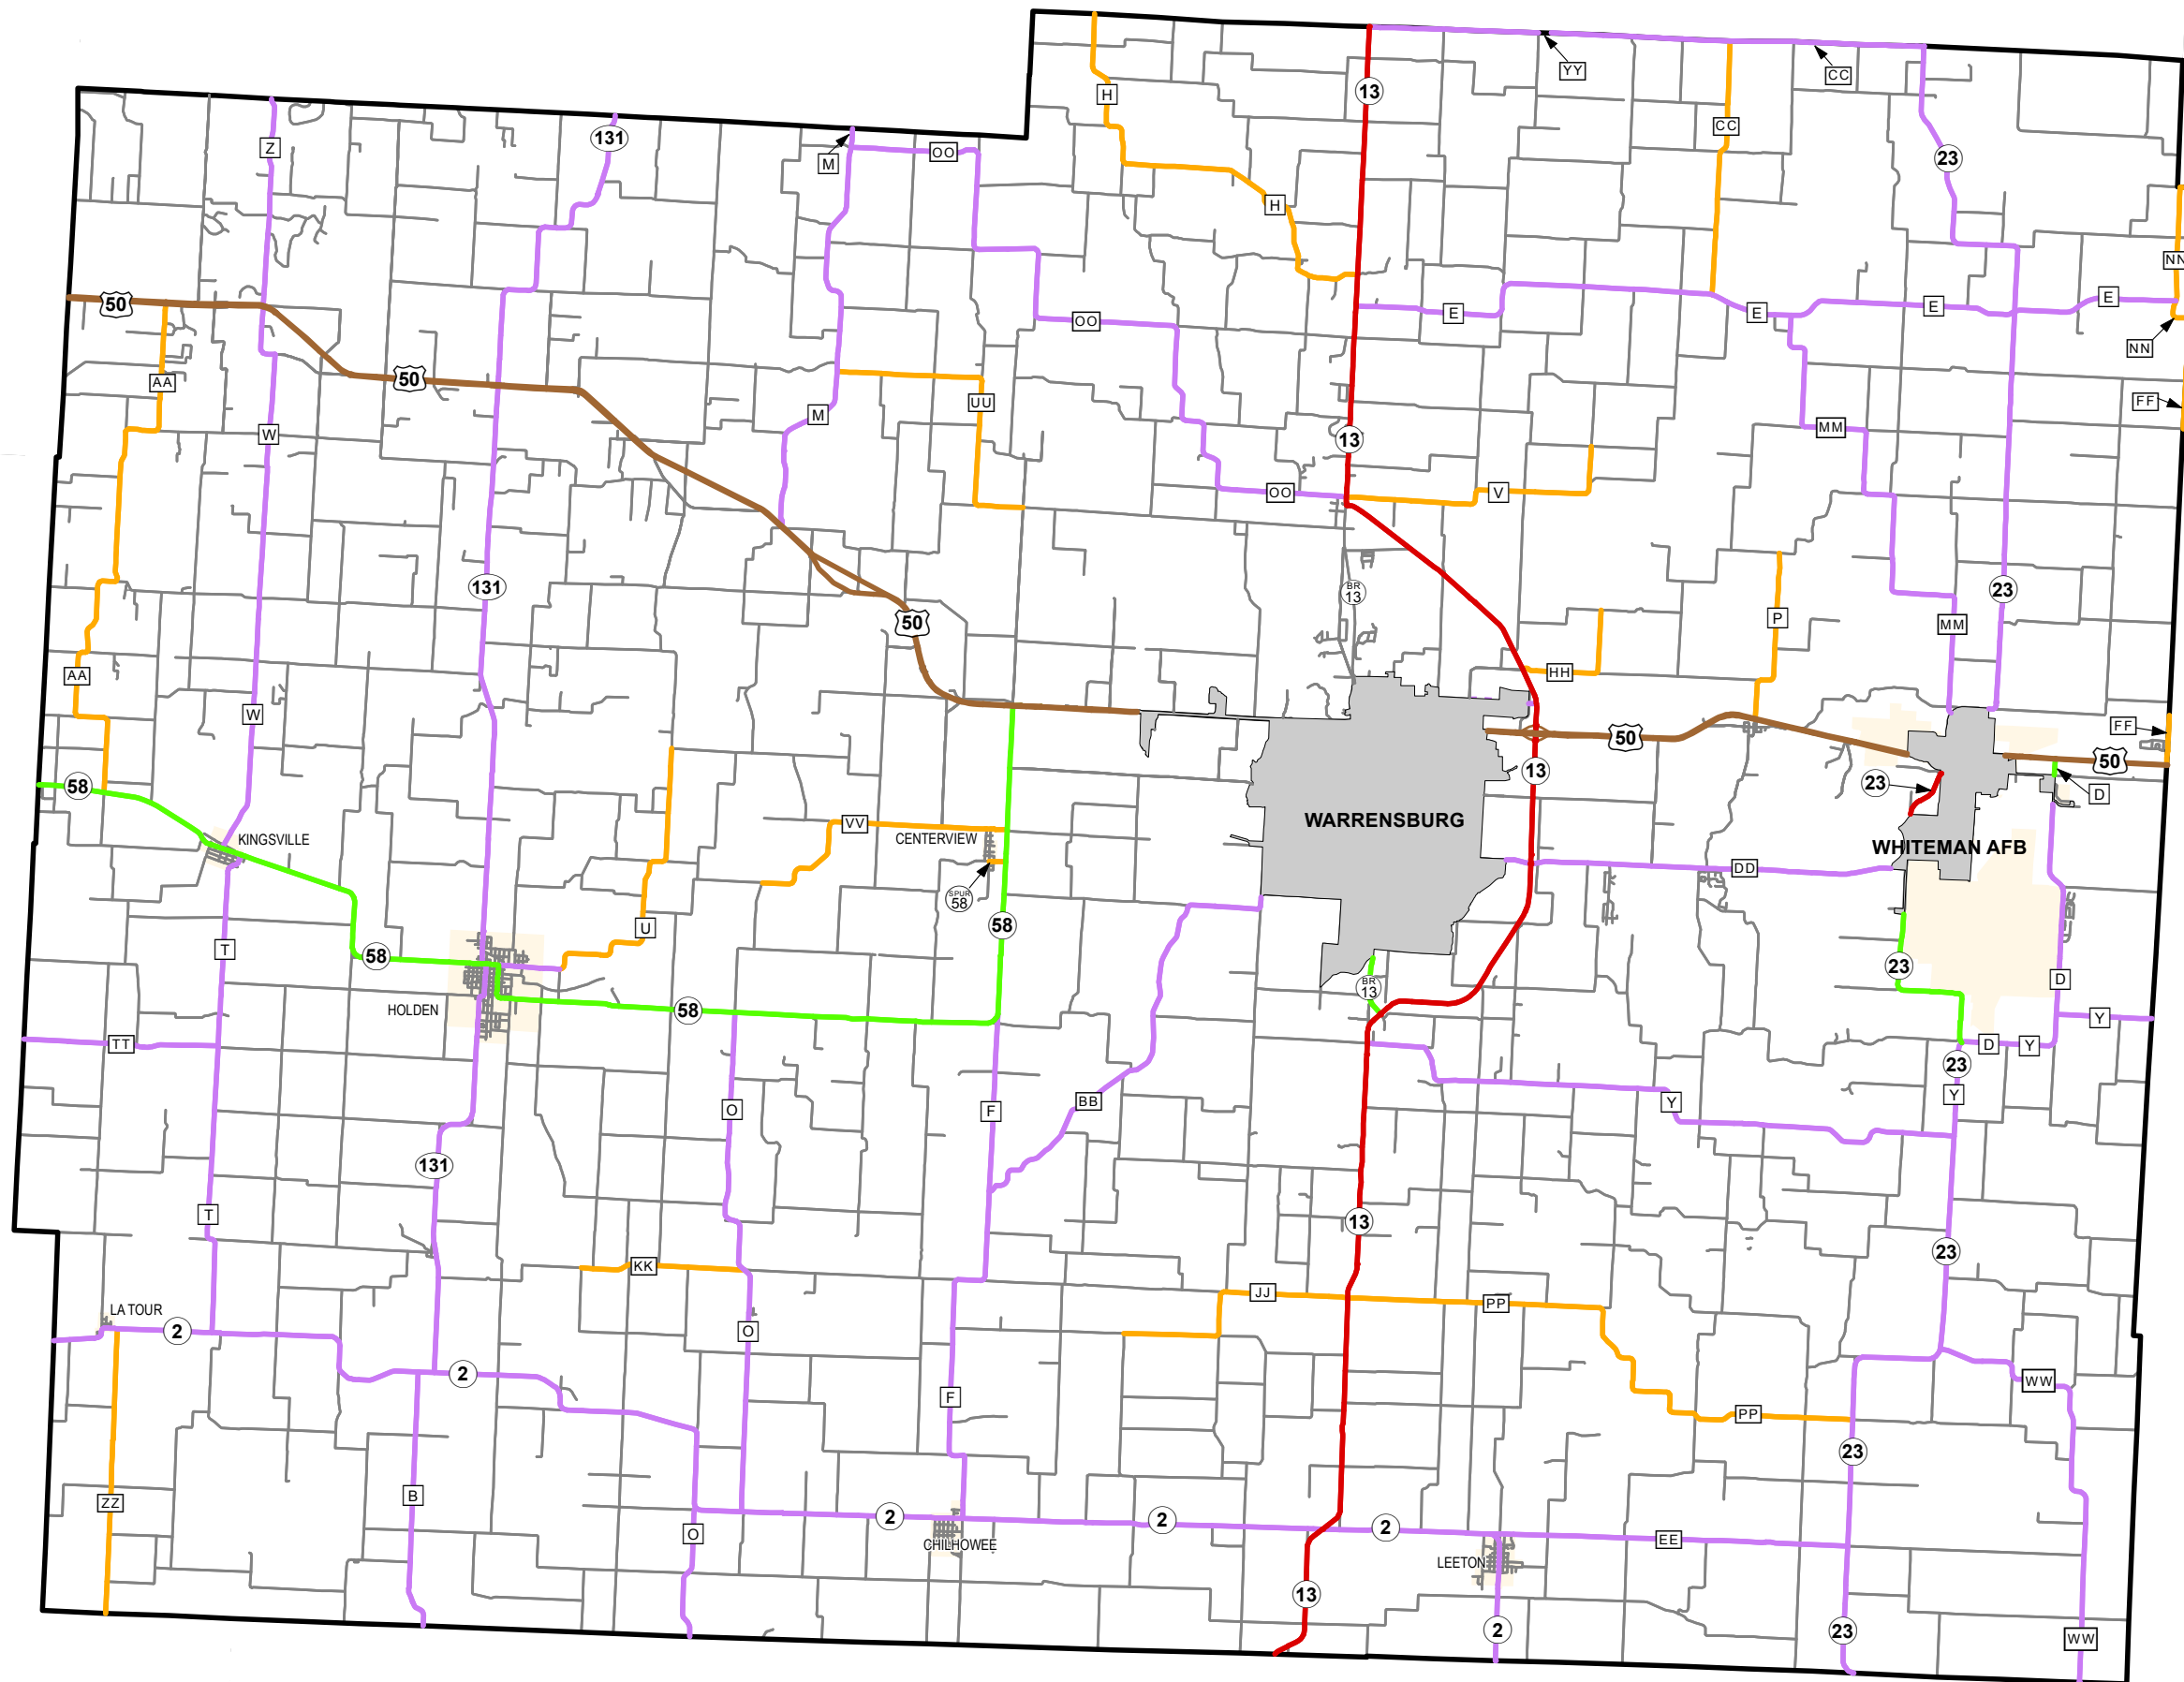

Rural Functional Classification

JOHNSON COUNTY

Missouri

FUNCTIONAL CLASS

- Interstate —
- Other Freeway and Expressway —
- Other Principal Arterial —
- Minor Arterial —
- Major Collector —
- Minor Collector —
- Local —

CITY

URBAN AREA

Federal-Aid highways exclude local roads and rural minor collectors.

Transportation Planning
 105 W. Capitol Ave.
 Jefferson City, MO 65102
 Phone (573) 526-5478
 Fax (573) 526-8052

Approved February 9, 2017