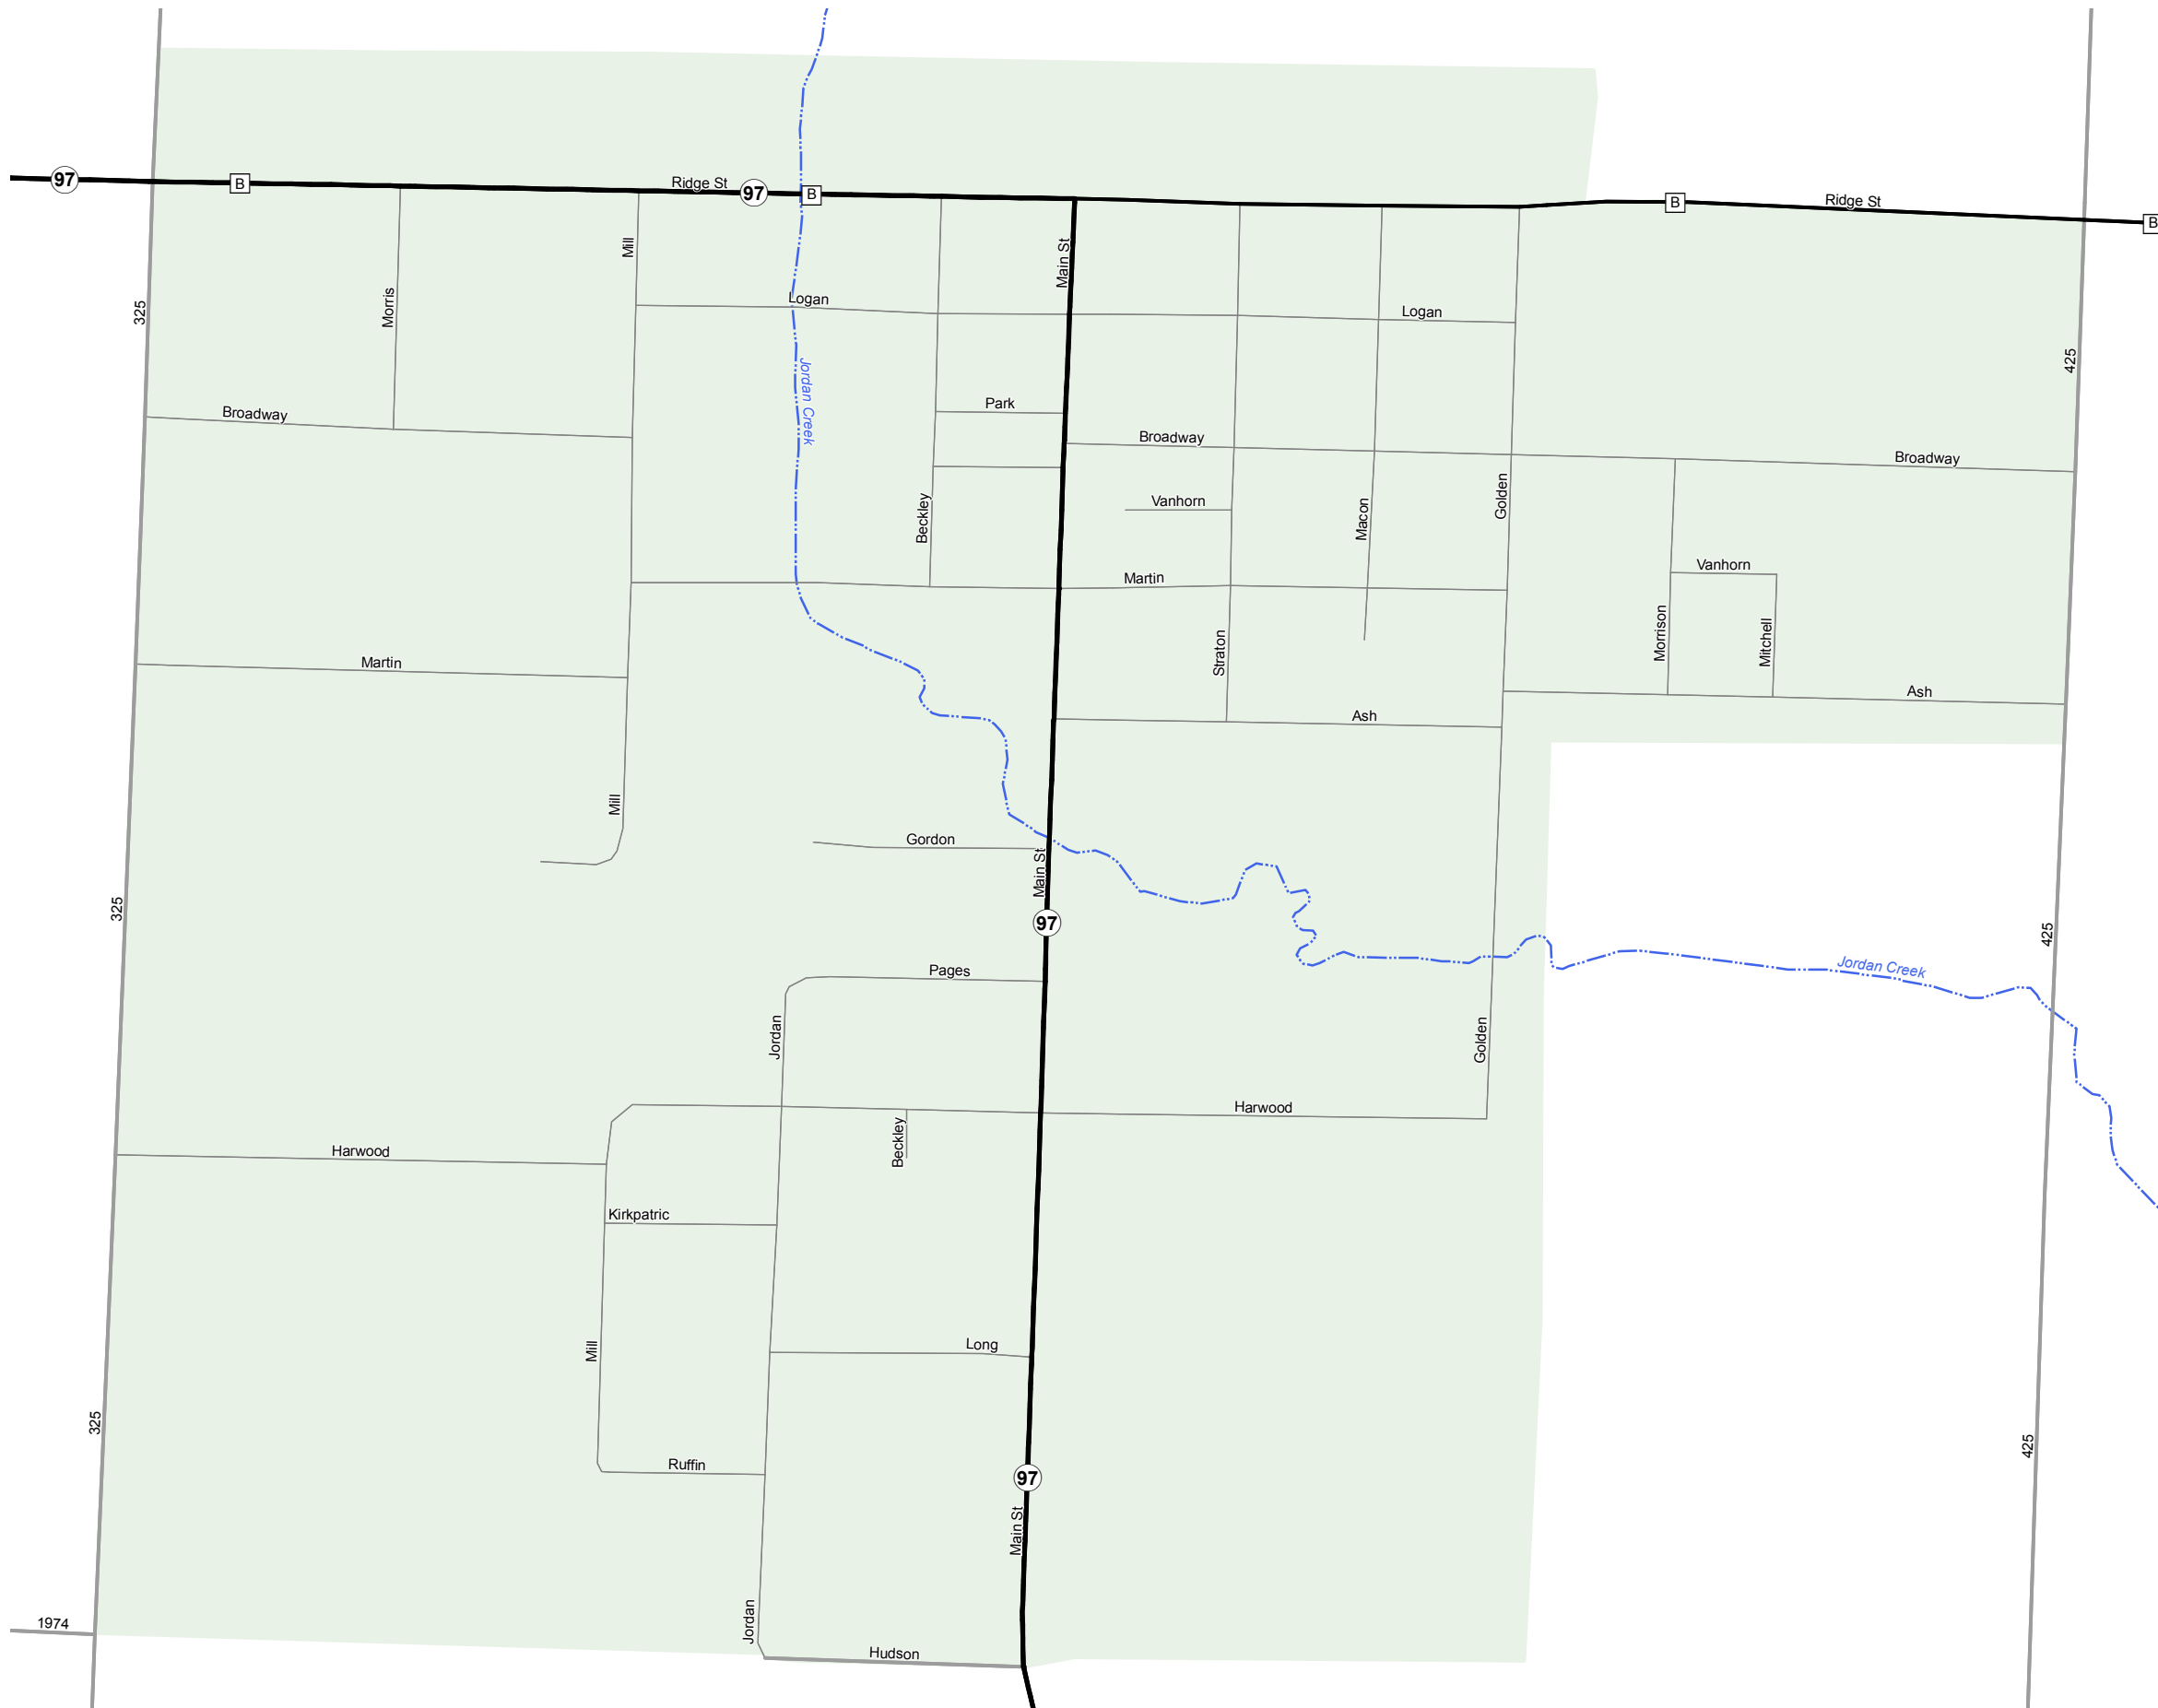

JERICO SPRINGS

CEDAR COUNTY
MISSOURI
SOUTHWEST DISTRICT

2015

Legend

- Interstate
- Interstate Loop
- US Route
- Business Route
- Missouri Route
- Letter Route
- County Road
- Railroad
- City Street
- Other Routes
- River or Stream
- Lake or Large River
- City Limits
- County Boundary
- Surrounding City Limits