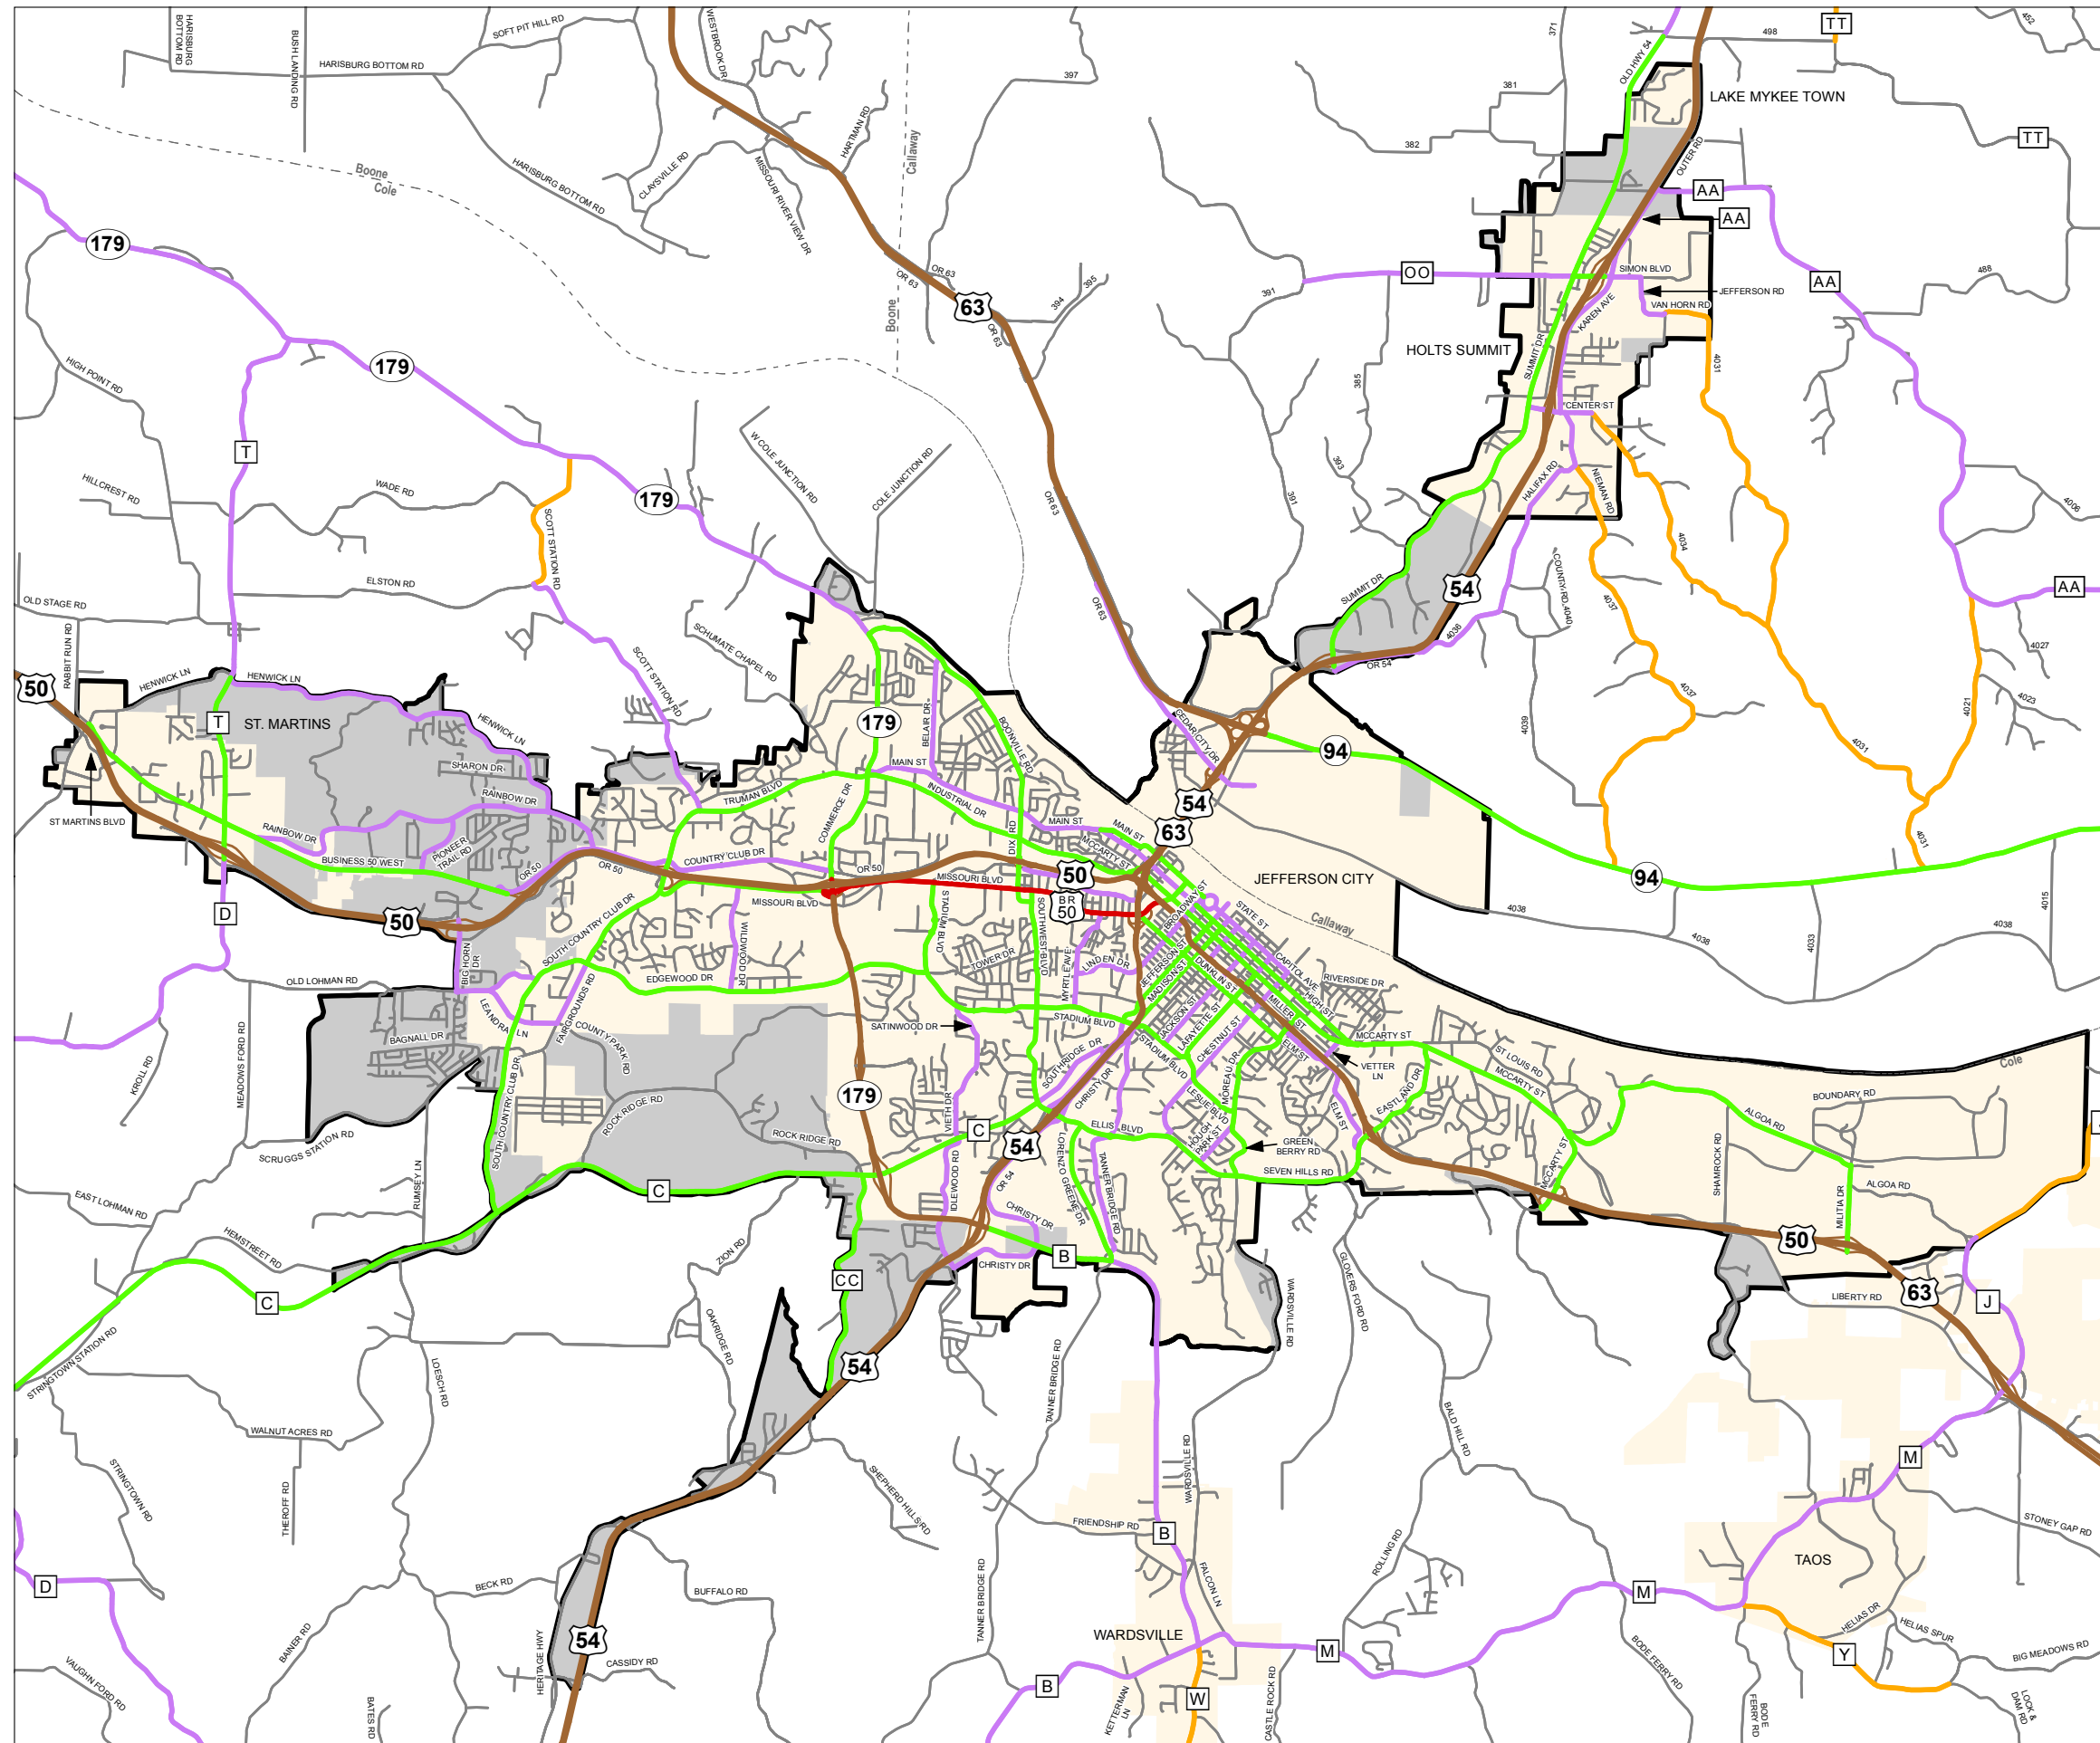

Functional Classification System

JEFFERSON CITY

Cole County
Callaway County
Missouri

FUNCTIONAL CLASS	
Interstate	
Other Freeway and Expressway	
Other Principal Arterial	
Minor Arterial	
Major Collector	
Minor Collector	
Local	
CITY	
URBAN AREA	

Federal-Aid highways exclude local roads and rural minor collectors.

Transportation Planning

105 W. Capitol Ave.
Jefferson City, MO 65102
Phone (573) 526-5478
Fax (573) 526-8052

Approved June 14, 2016