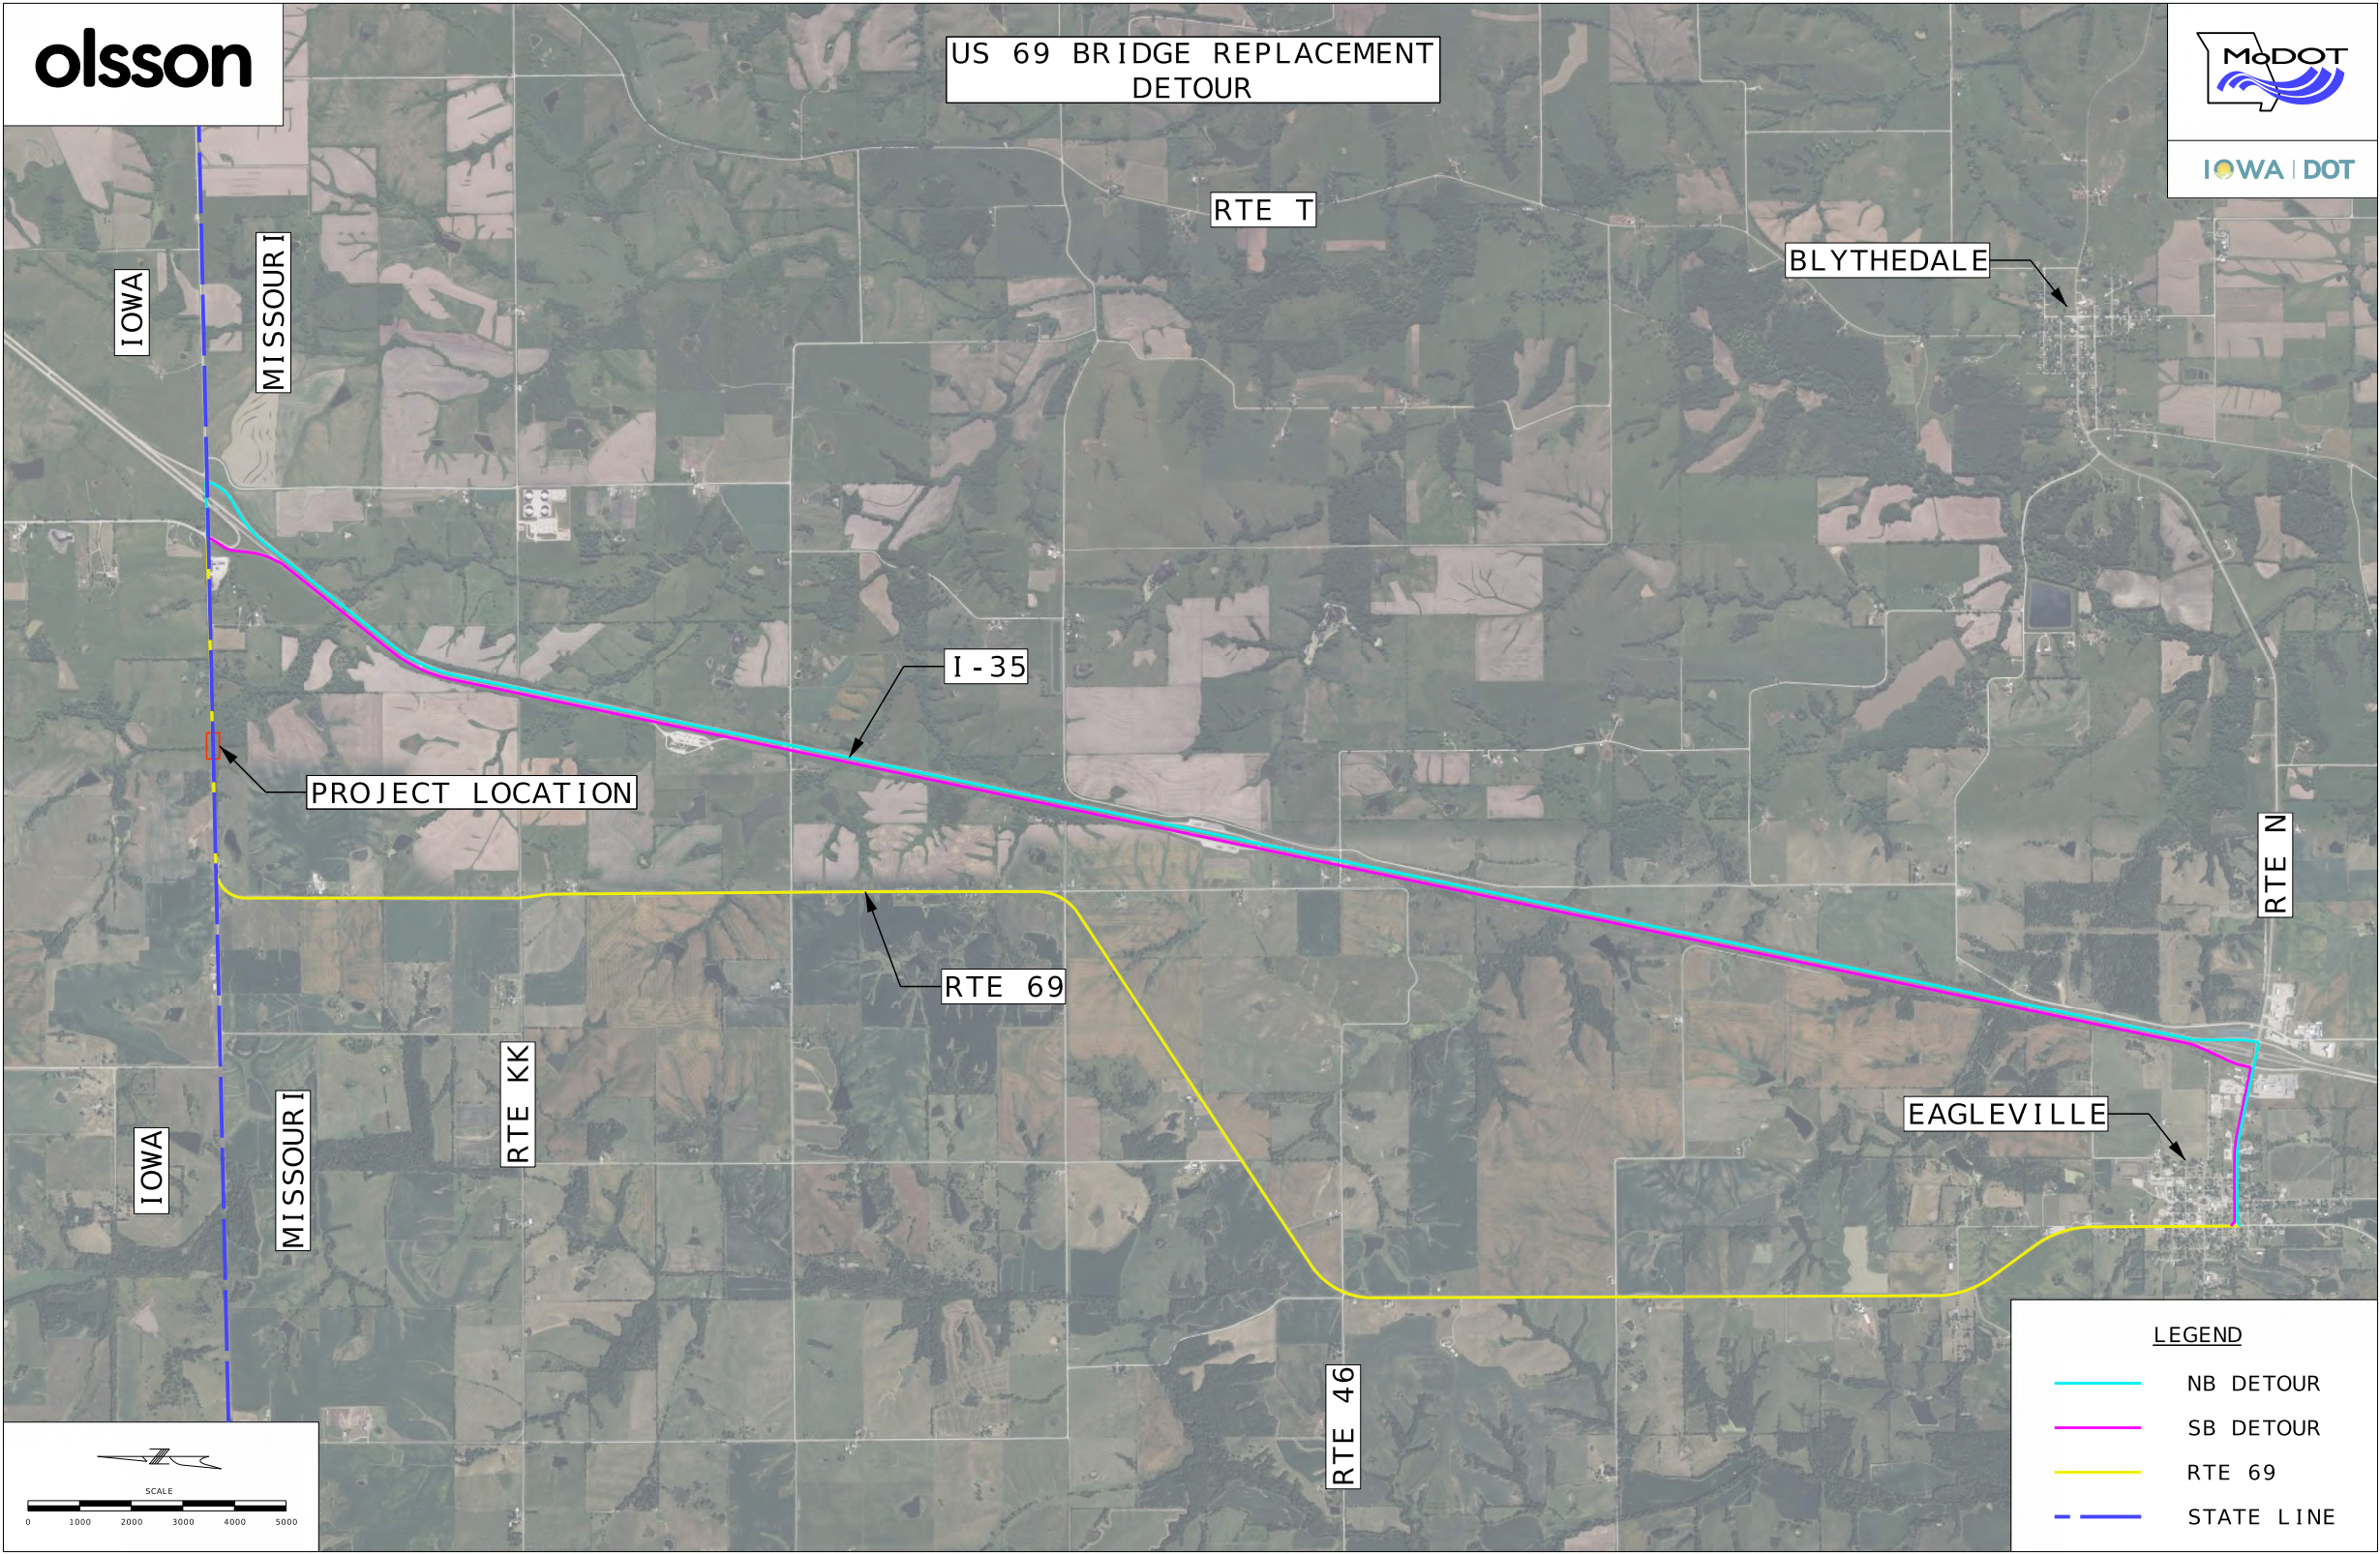

US 69 BRIDGE REPLACEMENT  
DETOUR

LEGEND

- NB DETOUR
- SB DETOUR
- RTE 69
- STATE LINE