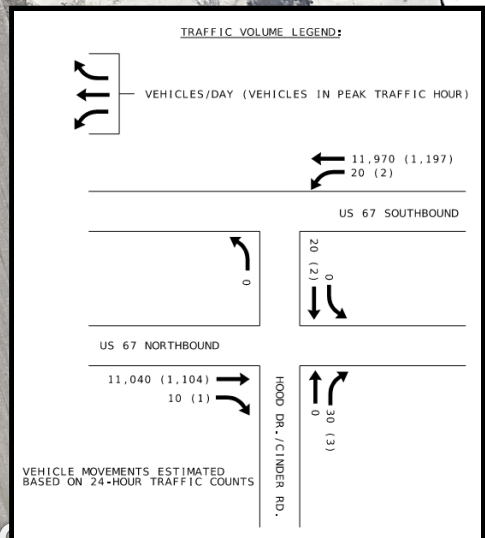

US 67 at Hood Dr. & Red School Road

Injury Crashes

Reported crashes from 2017-2022
Crashes without injuries not shown

- Fatal
- Serious Injury
- Minor Injury

600 ft