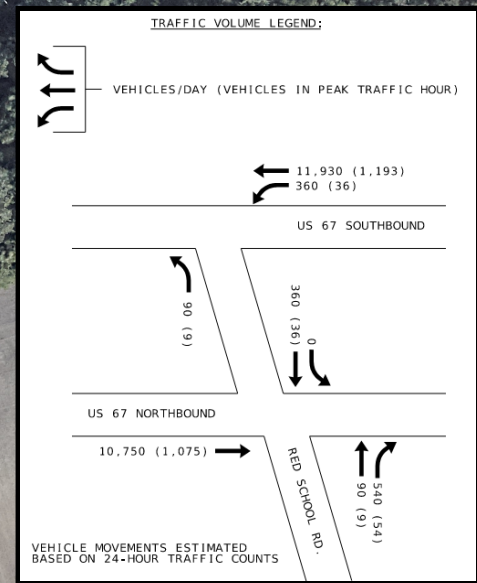

US 67 at Hood Dr. & Red School Road

Injury Crashes

Reported crashes from 2017-2022
Crashes without injuries not shown

- Fatal
- Serious Injury
- Minor Injury

600 ft