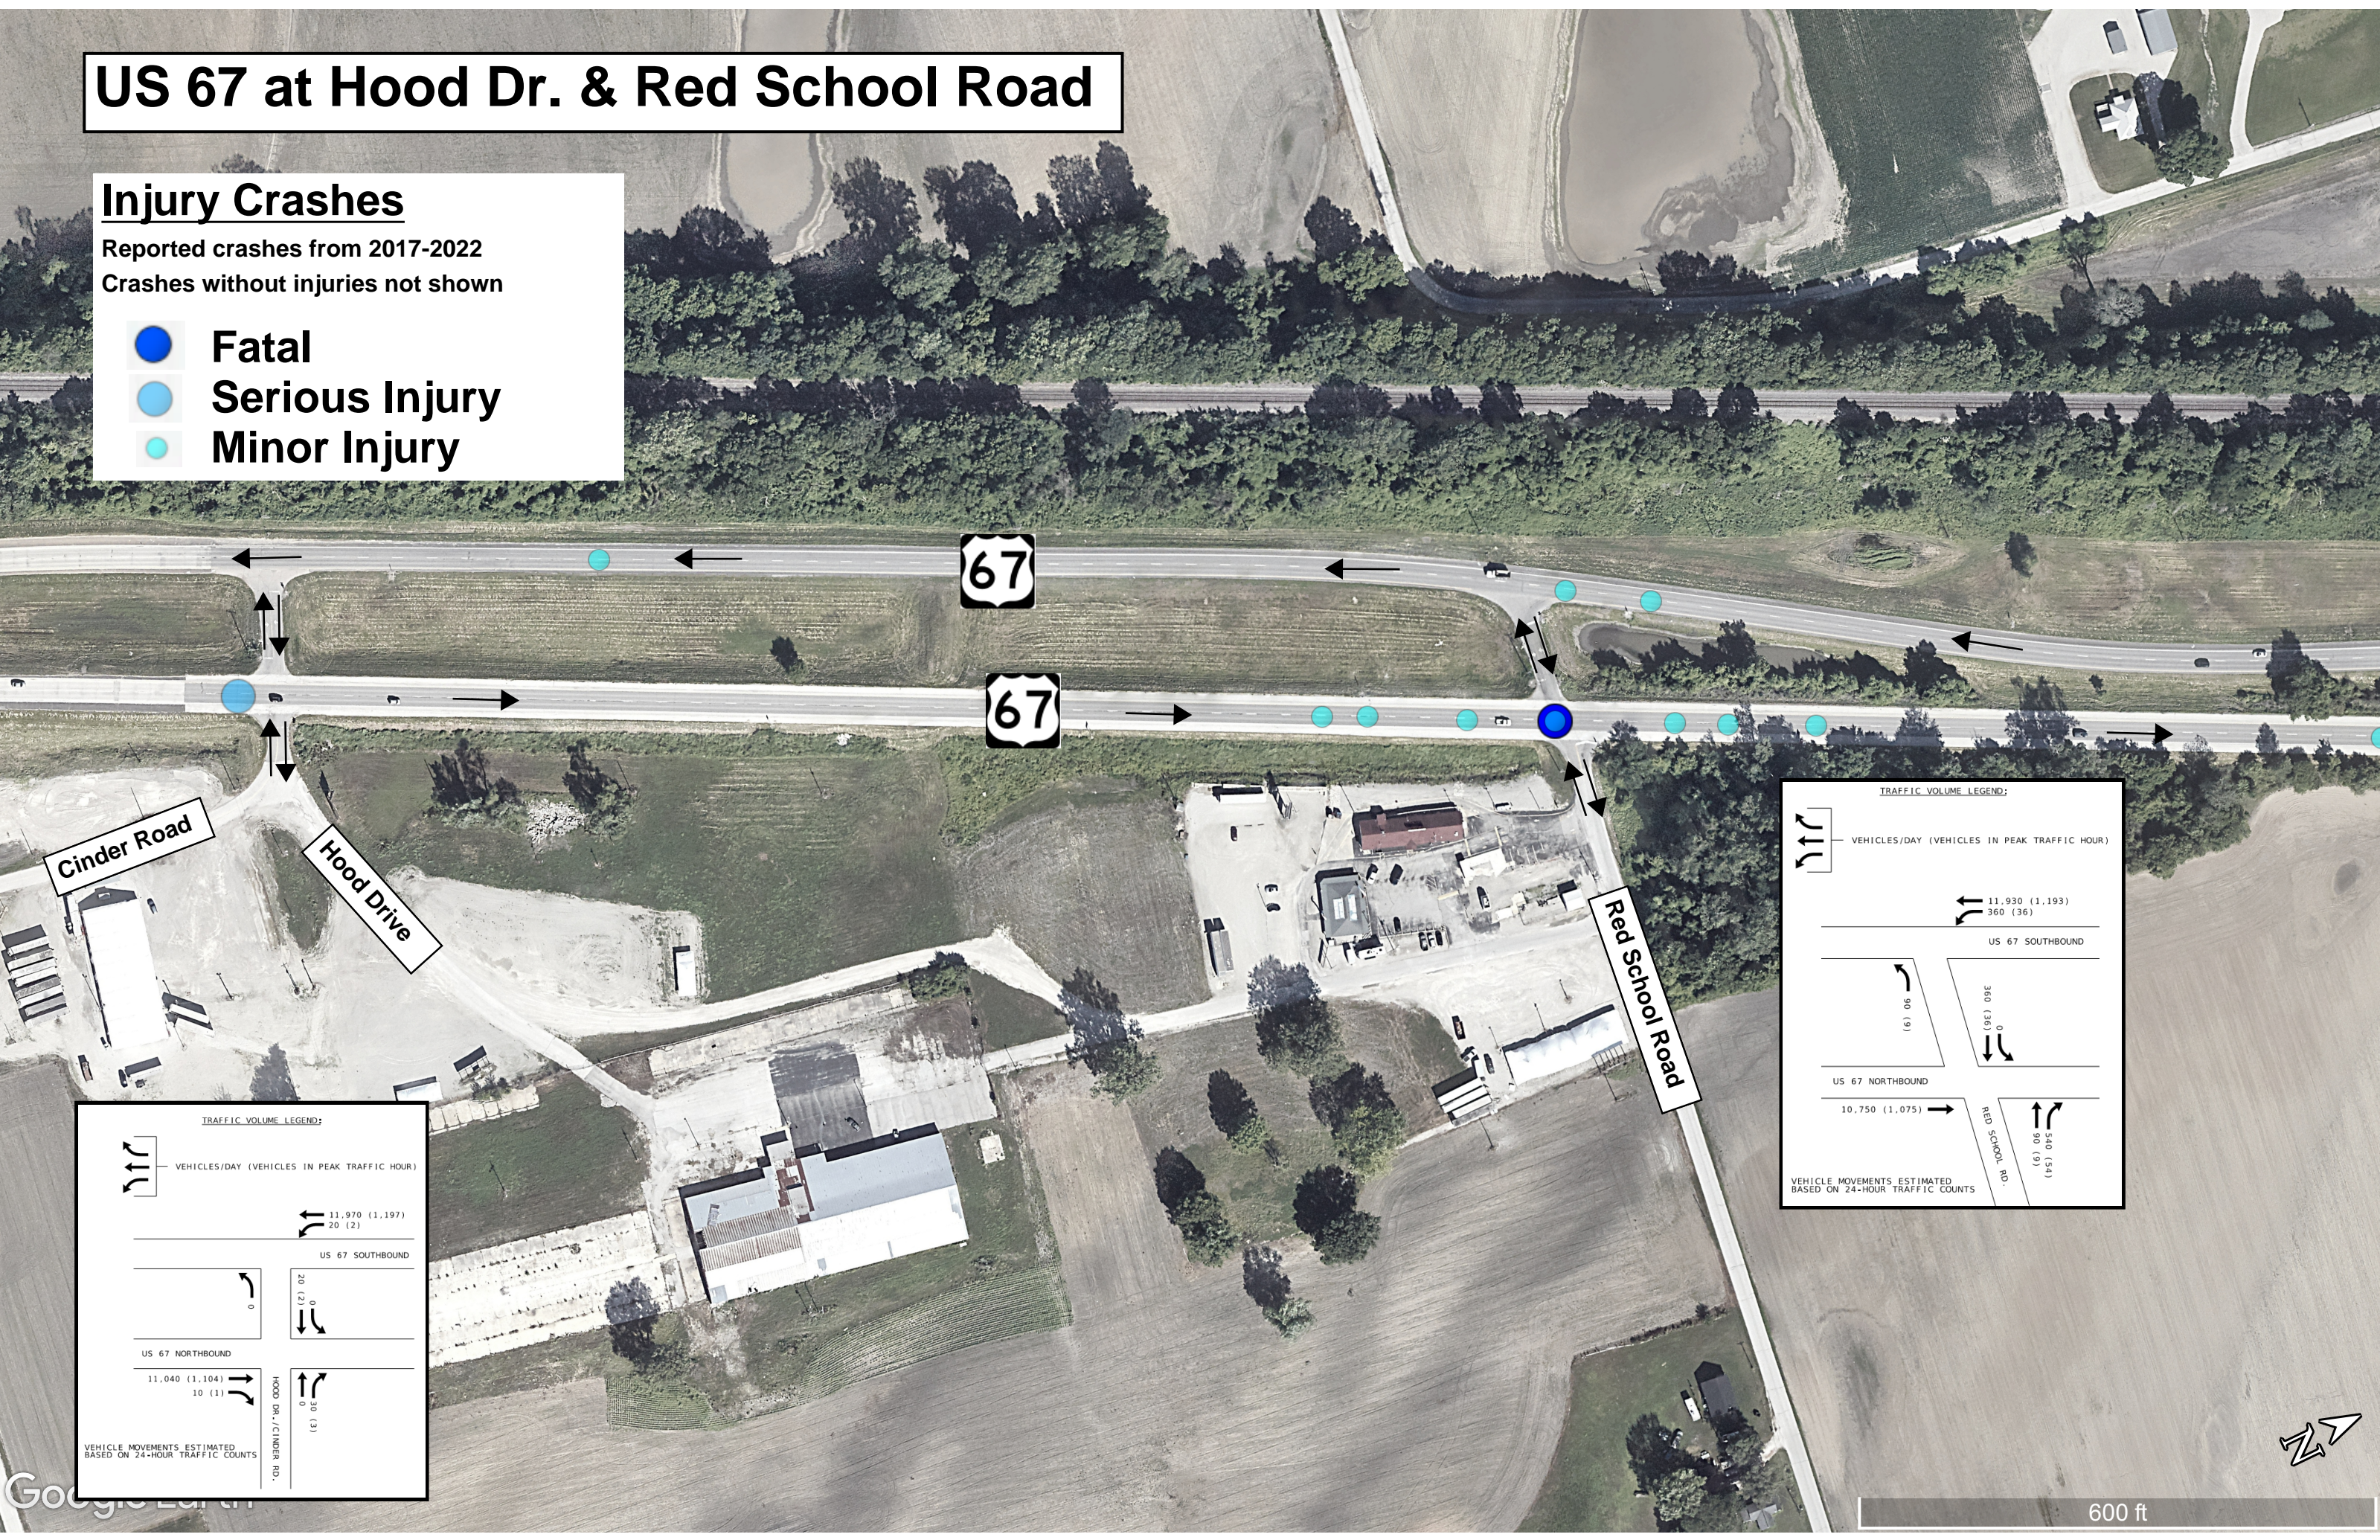

US 67 at Hood Dr. & Red School Road

Injury Crashes

Reported crashes from 2017-2022
Crashes without injuries not shown

- Fatal
- Serious Injury
- Minor Injury

600 ft