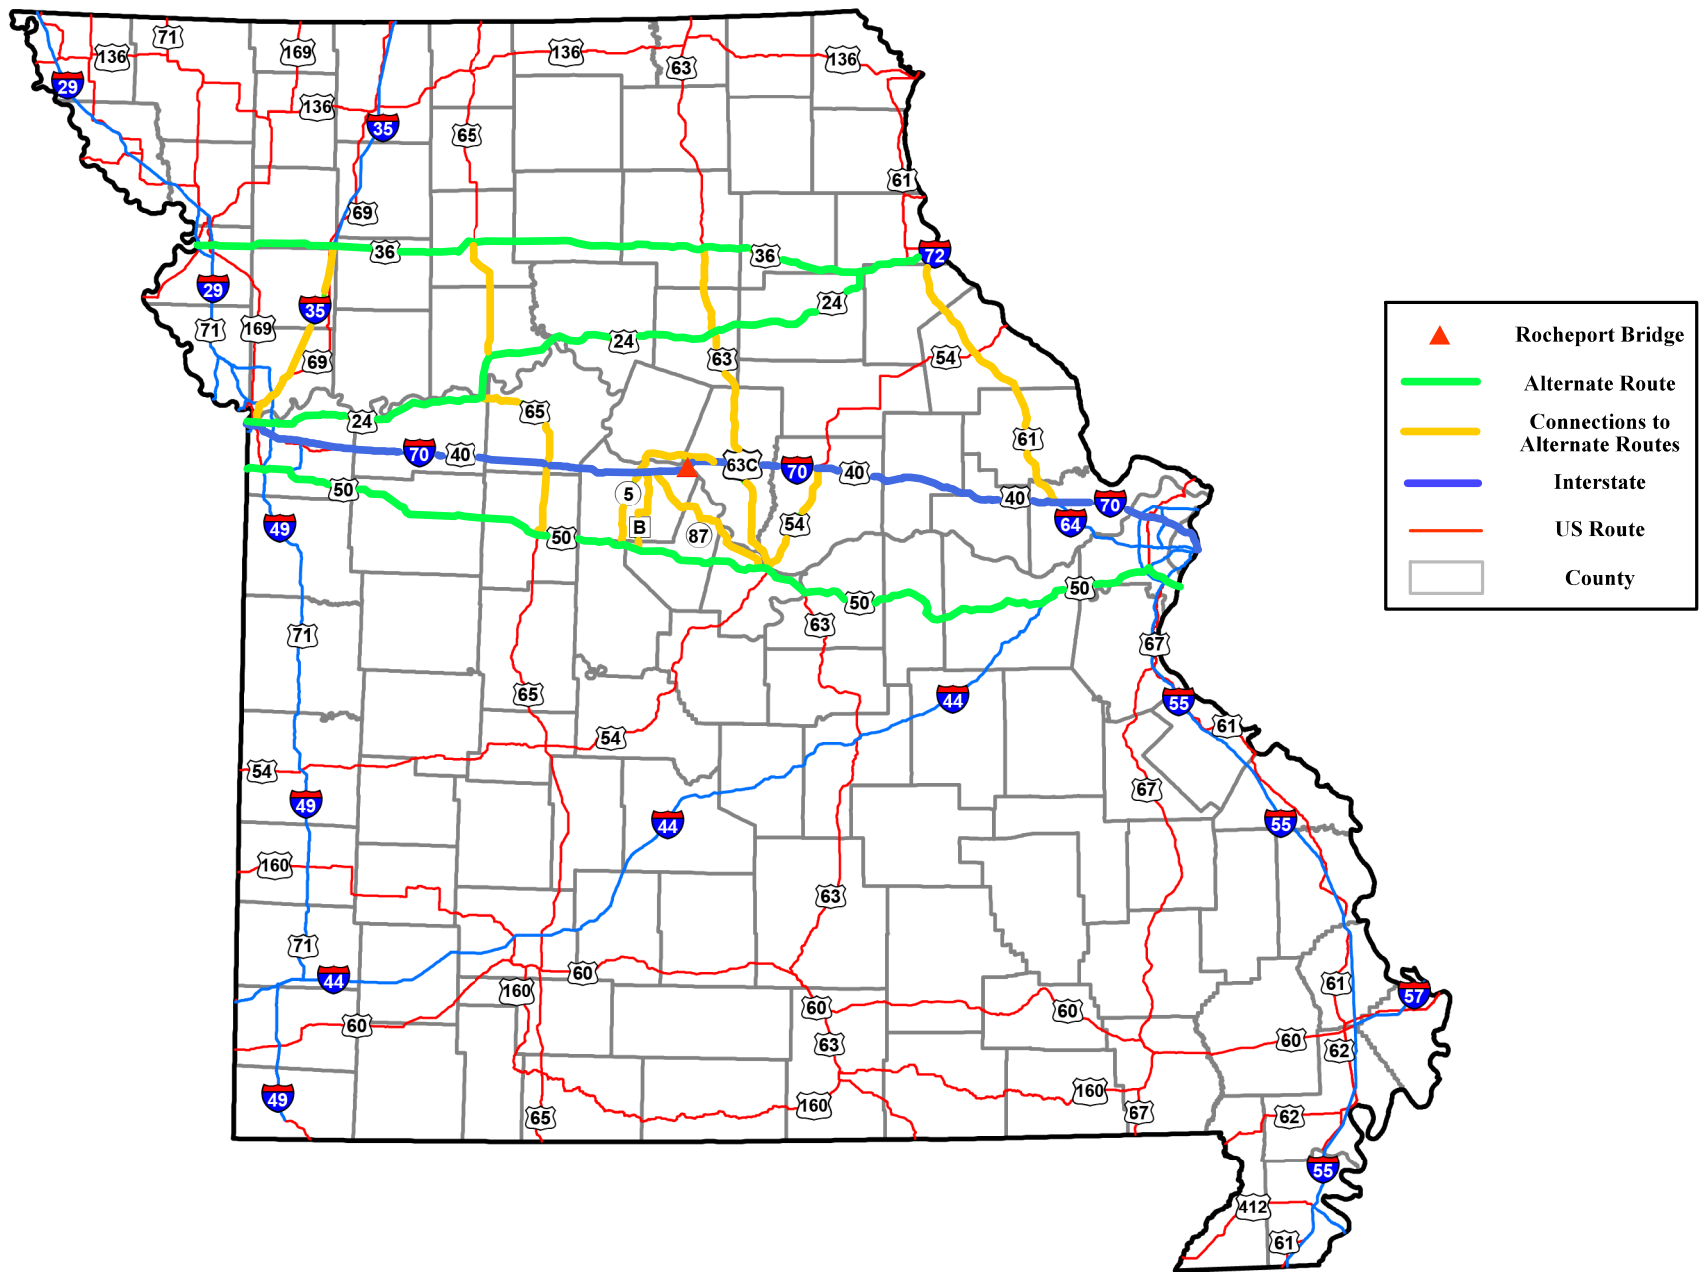

BOONE-COOPER COUNTY ROUTE I-70 BRIDGE OVER MISSOURI RIVER

ROCHEPORT BRIDGE ALTERNATE ROUTES

For more information:
www.modot.org/central
573.751.3322 or 1.888.275.6636 (toll-free)
Facebook MoDot.Central
Instagram: @MoDOT Central