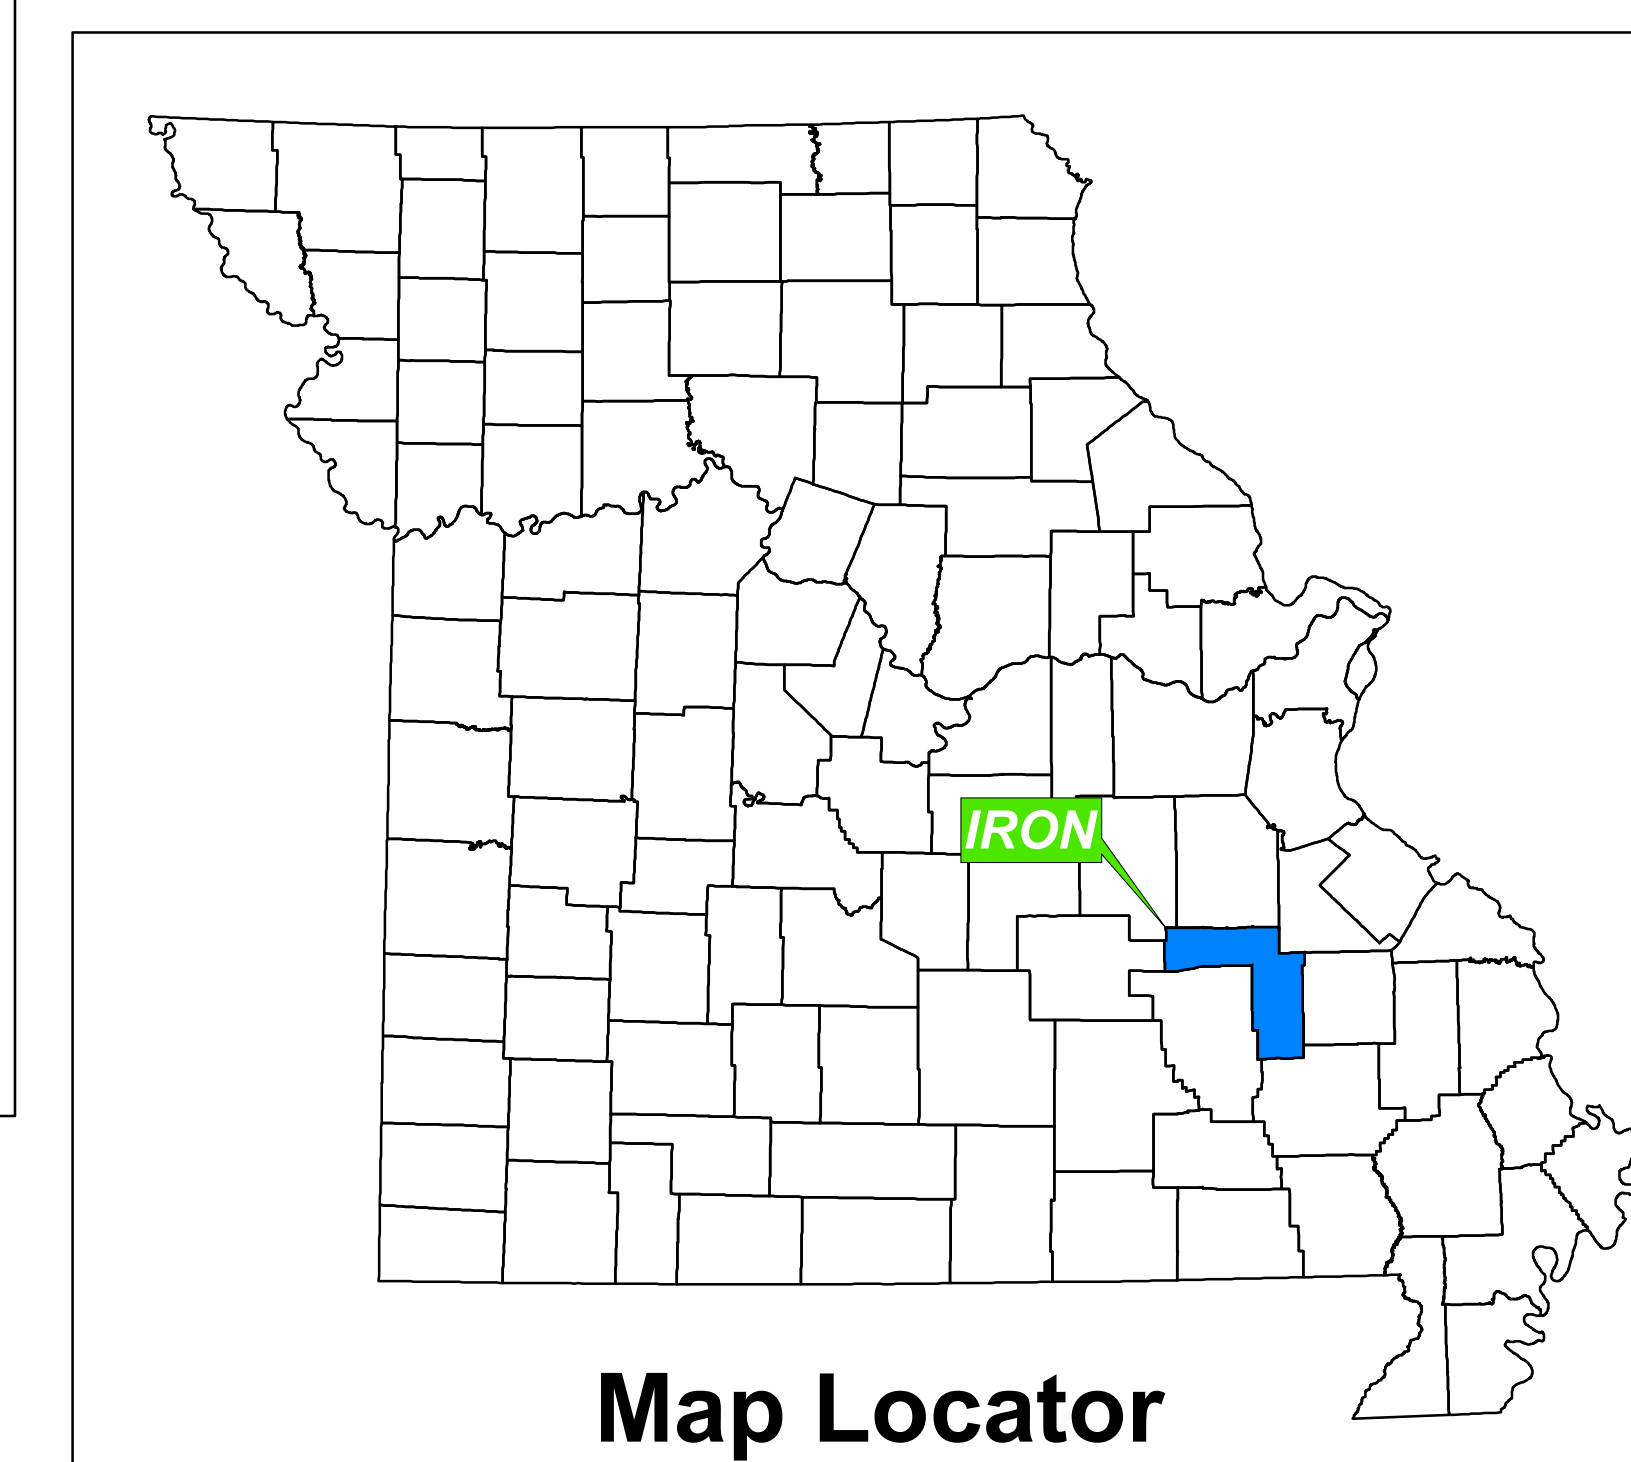

County Name:

**IRON**

**Legend**

-  ODA Junkyard Controlled Routes
-  State Routes  
(IS, US, MO, RT, LP, BU)
-  Other State Routes
-  County Road
-  City Street
-  Urban Area
-  County

Missouri Department of Transportation  
Transportation Planning  
1-888-ASK-MODOT  
WWW.MODOT.ORG  
Date: 4/5/2018