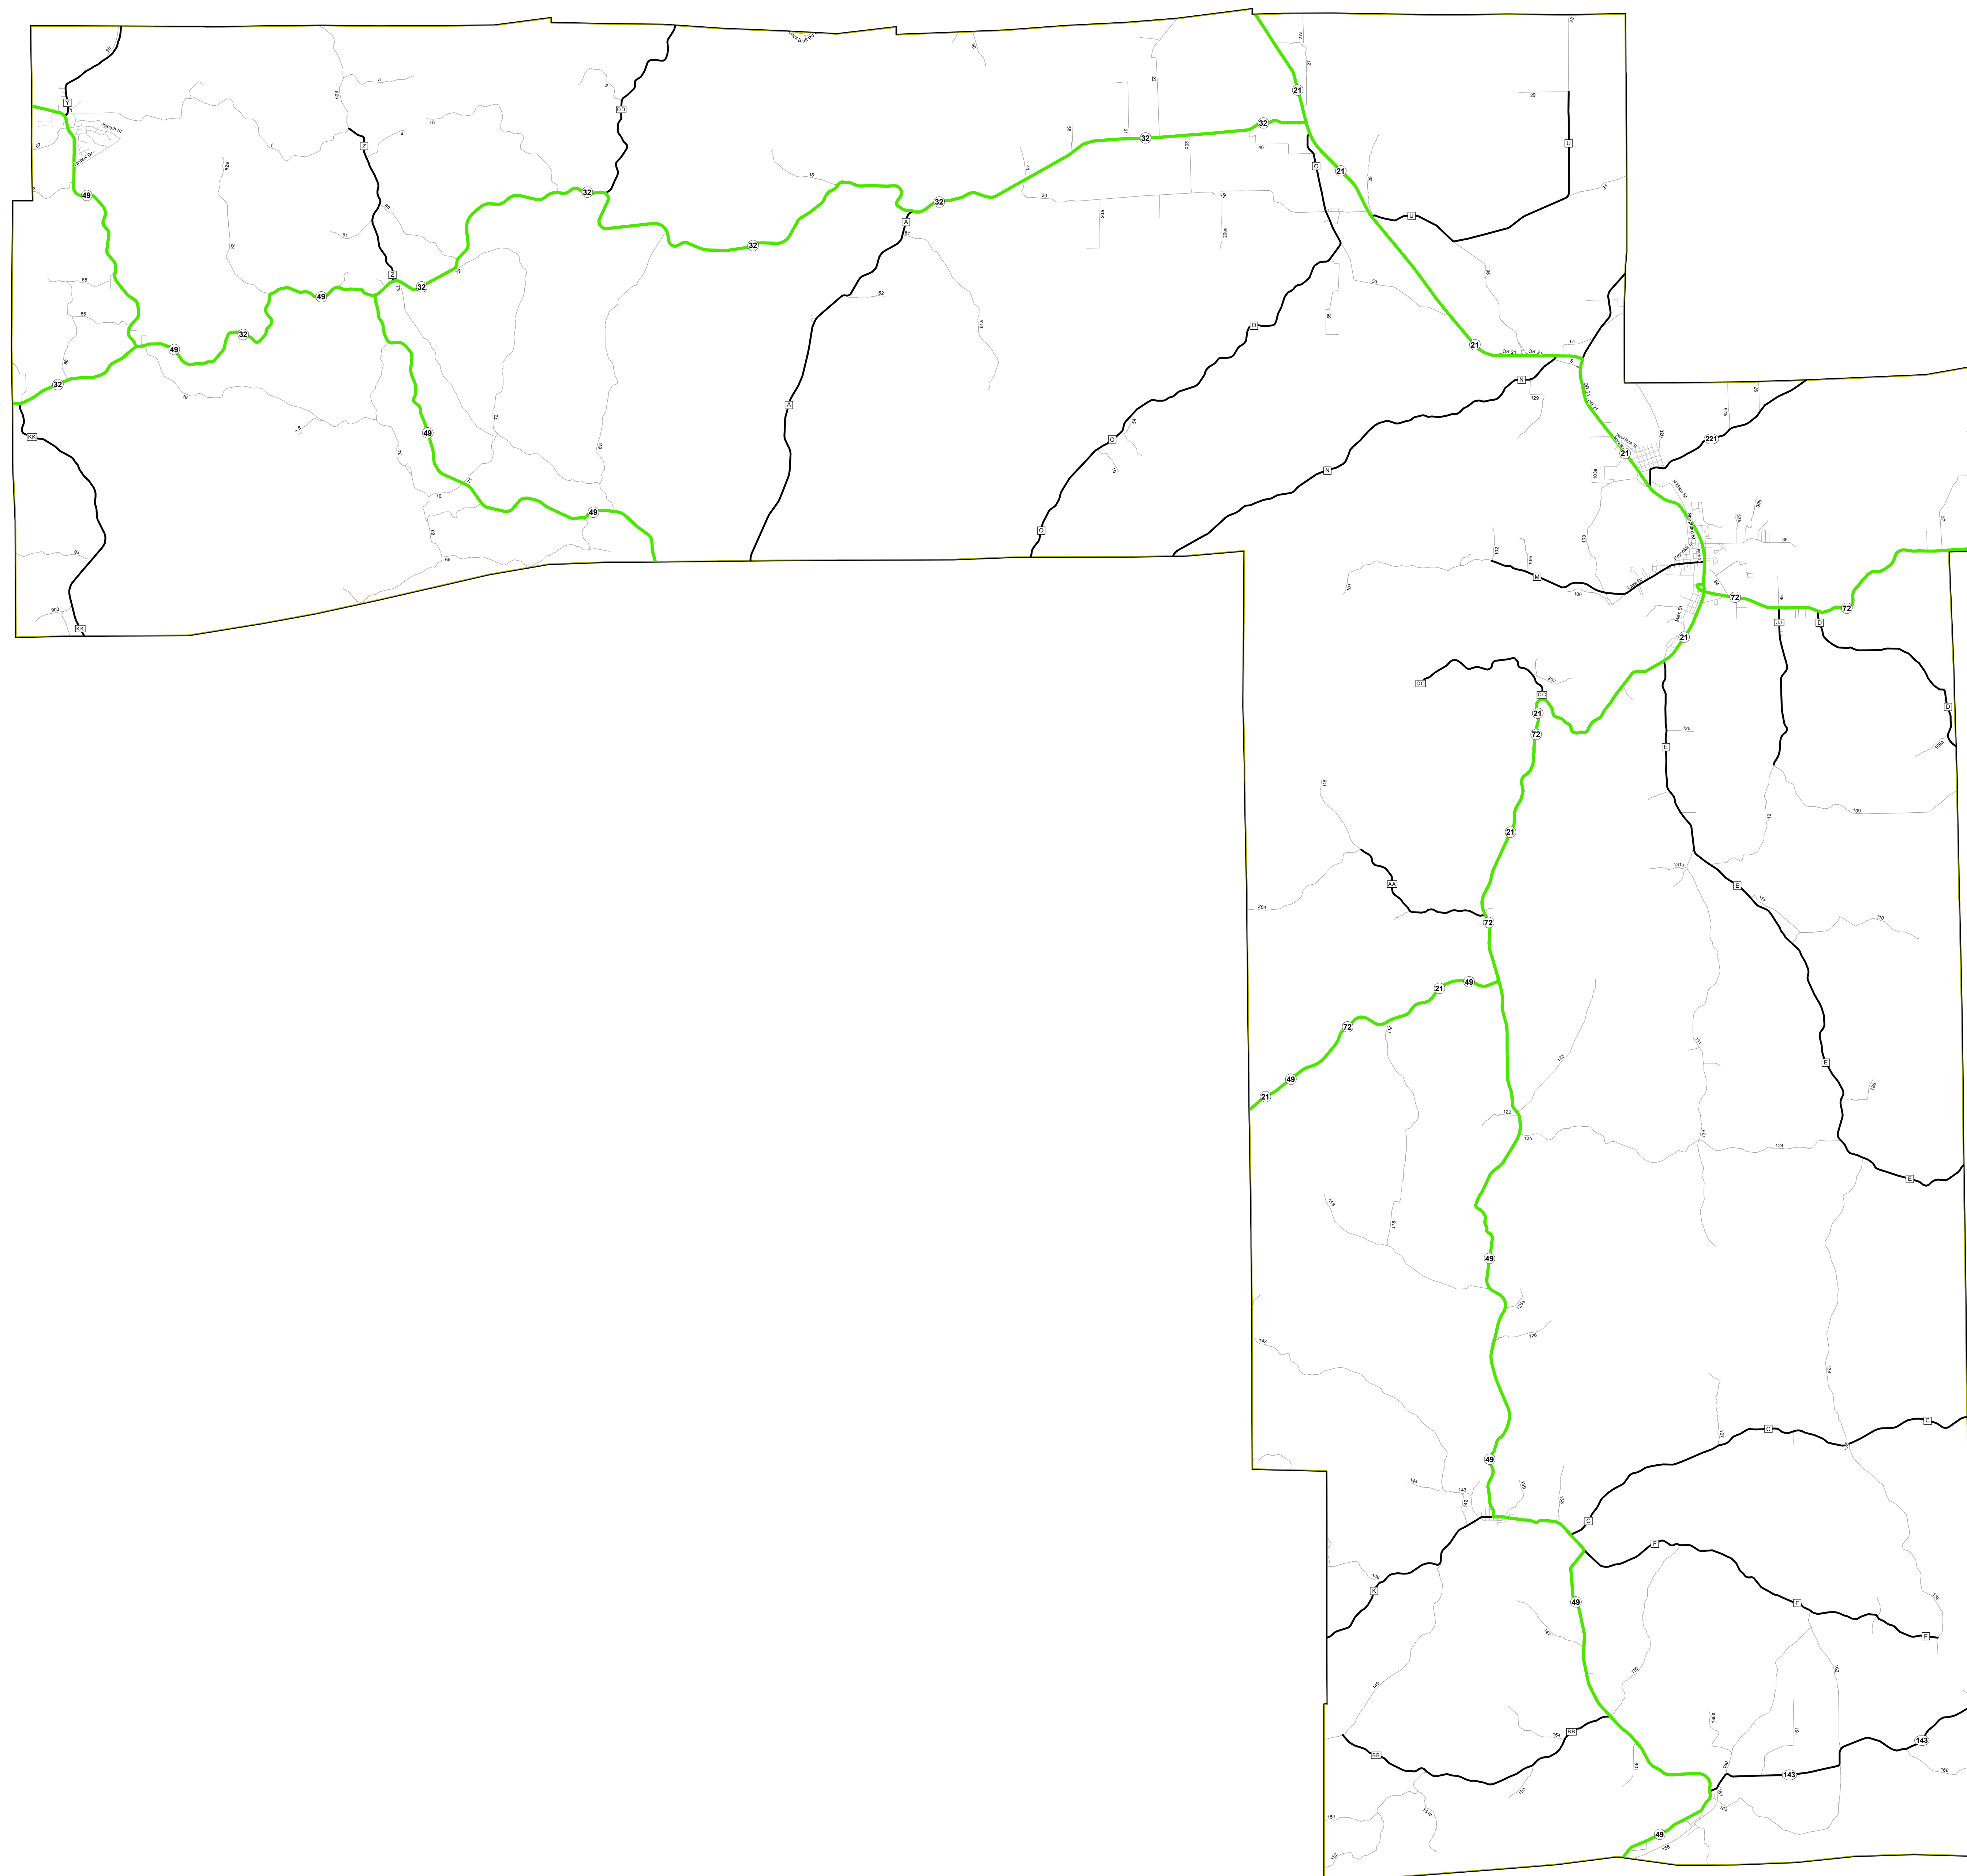

County Name:

**IRON**

**Legend**

-  ODA Junkyard Controlled Routes
-  State Routes  
(IS, US, MO, RT, LP, BU)
-  Other State Routes
-  County Road
-  City Street
-  Urban Area
-  County

Missouri Department of Transportation  
Transportation Planning  
1-888-ASK-MODOT  
WWW.MODOT.ORG  
Date: 4/5/2018