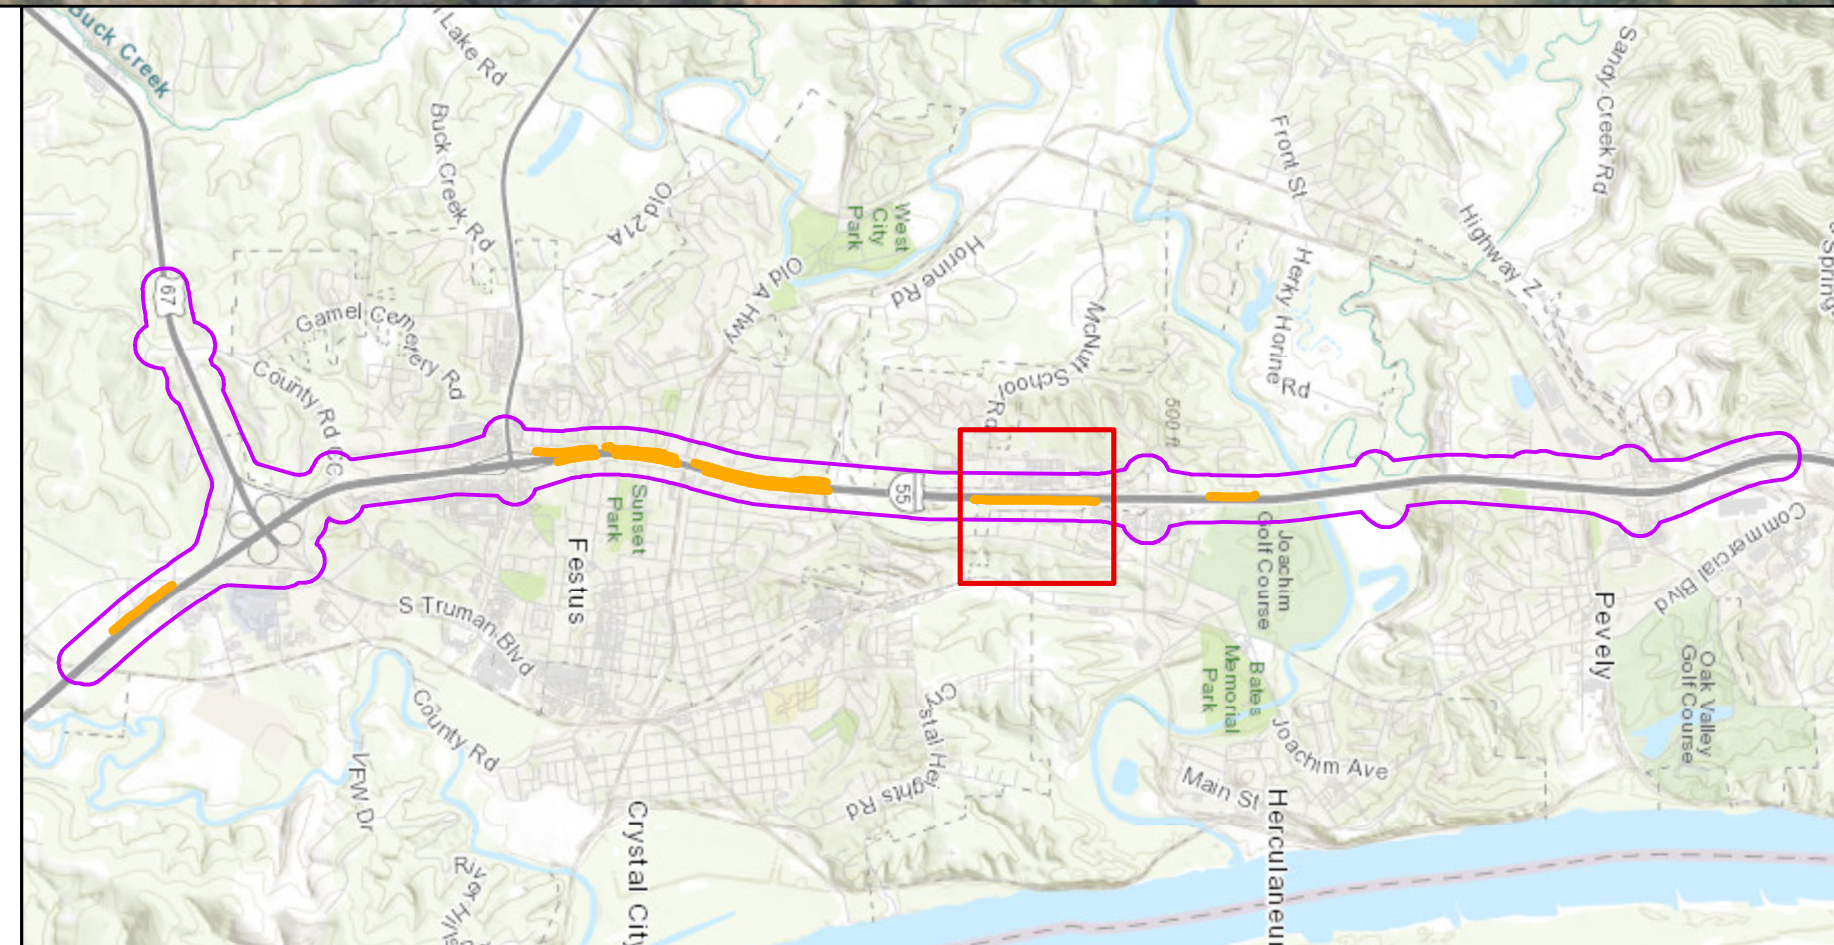

NW 7
Length: 2,903'
Height Range: 10' - 16'
Impacted Receivers: 80
Benefited Receivers: 33
Eligible for noise wall

Legend

Receptors

- Impacted, Benefited
- Not Impacted, Benefited
- Impacted, Not Benefited
- Not Impacted, Not Benefited
- Likely Noise Wall

0 100 200 Feet

z

Bartlett & West

Noise Wall Map NW 7