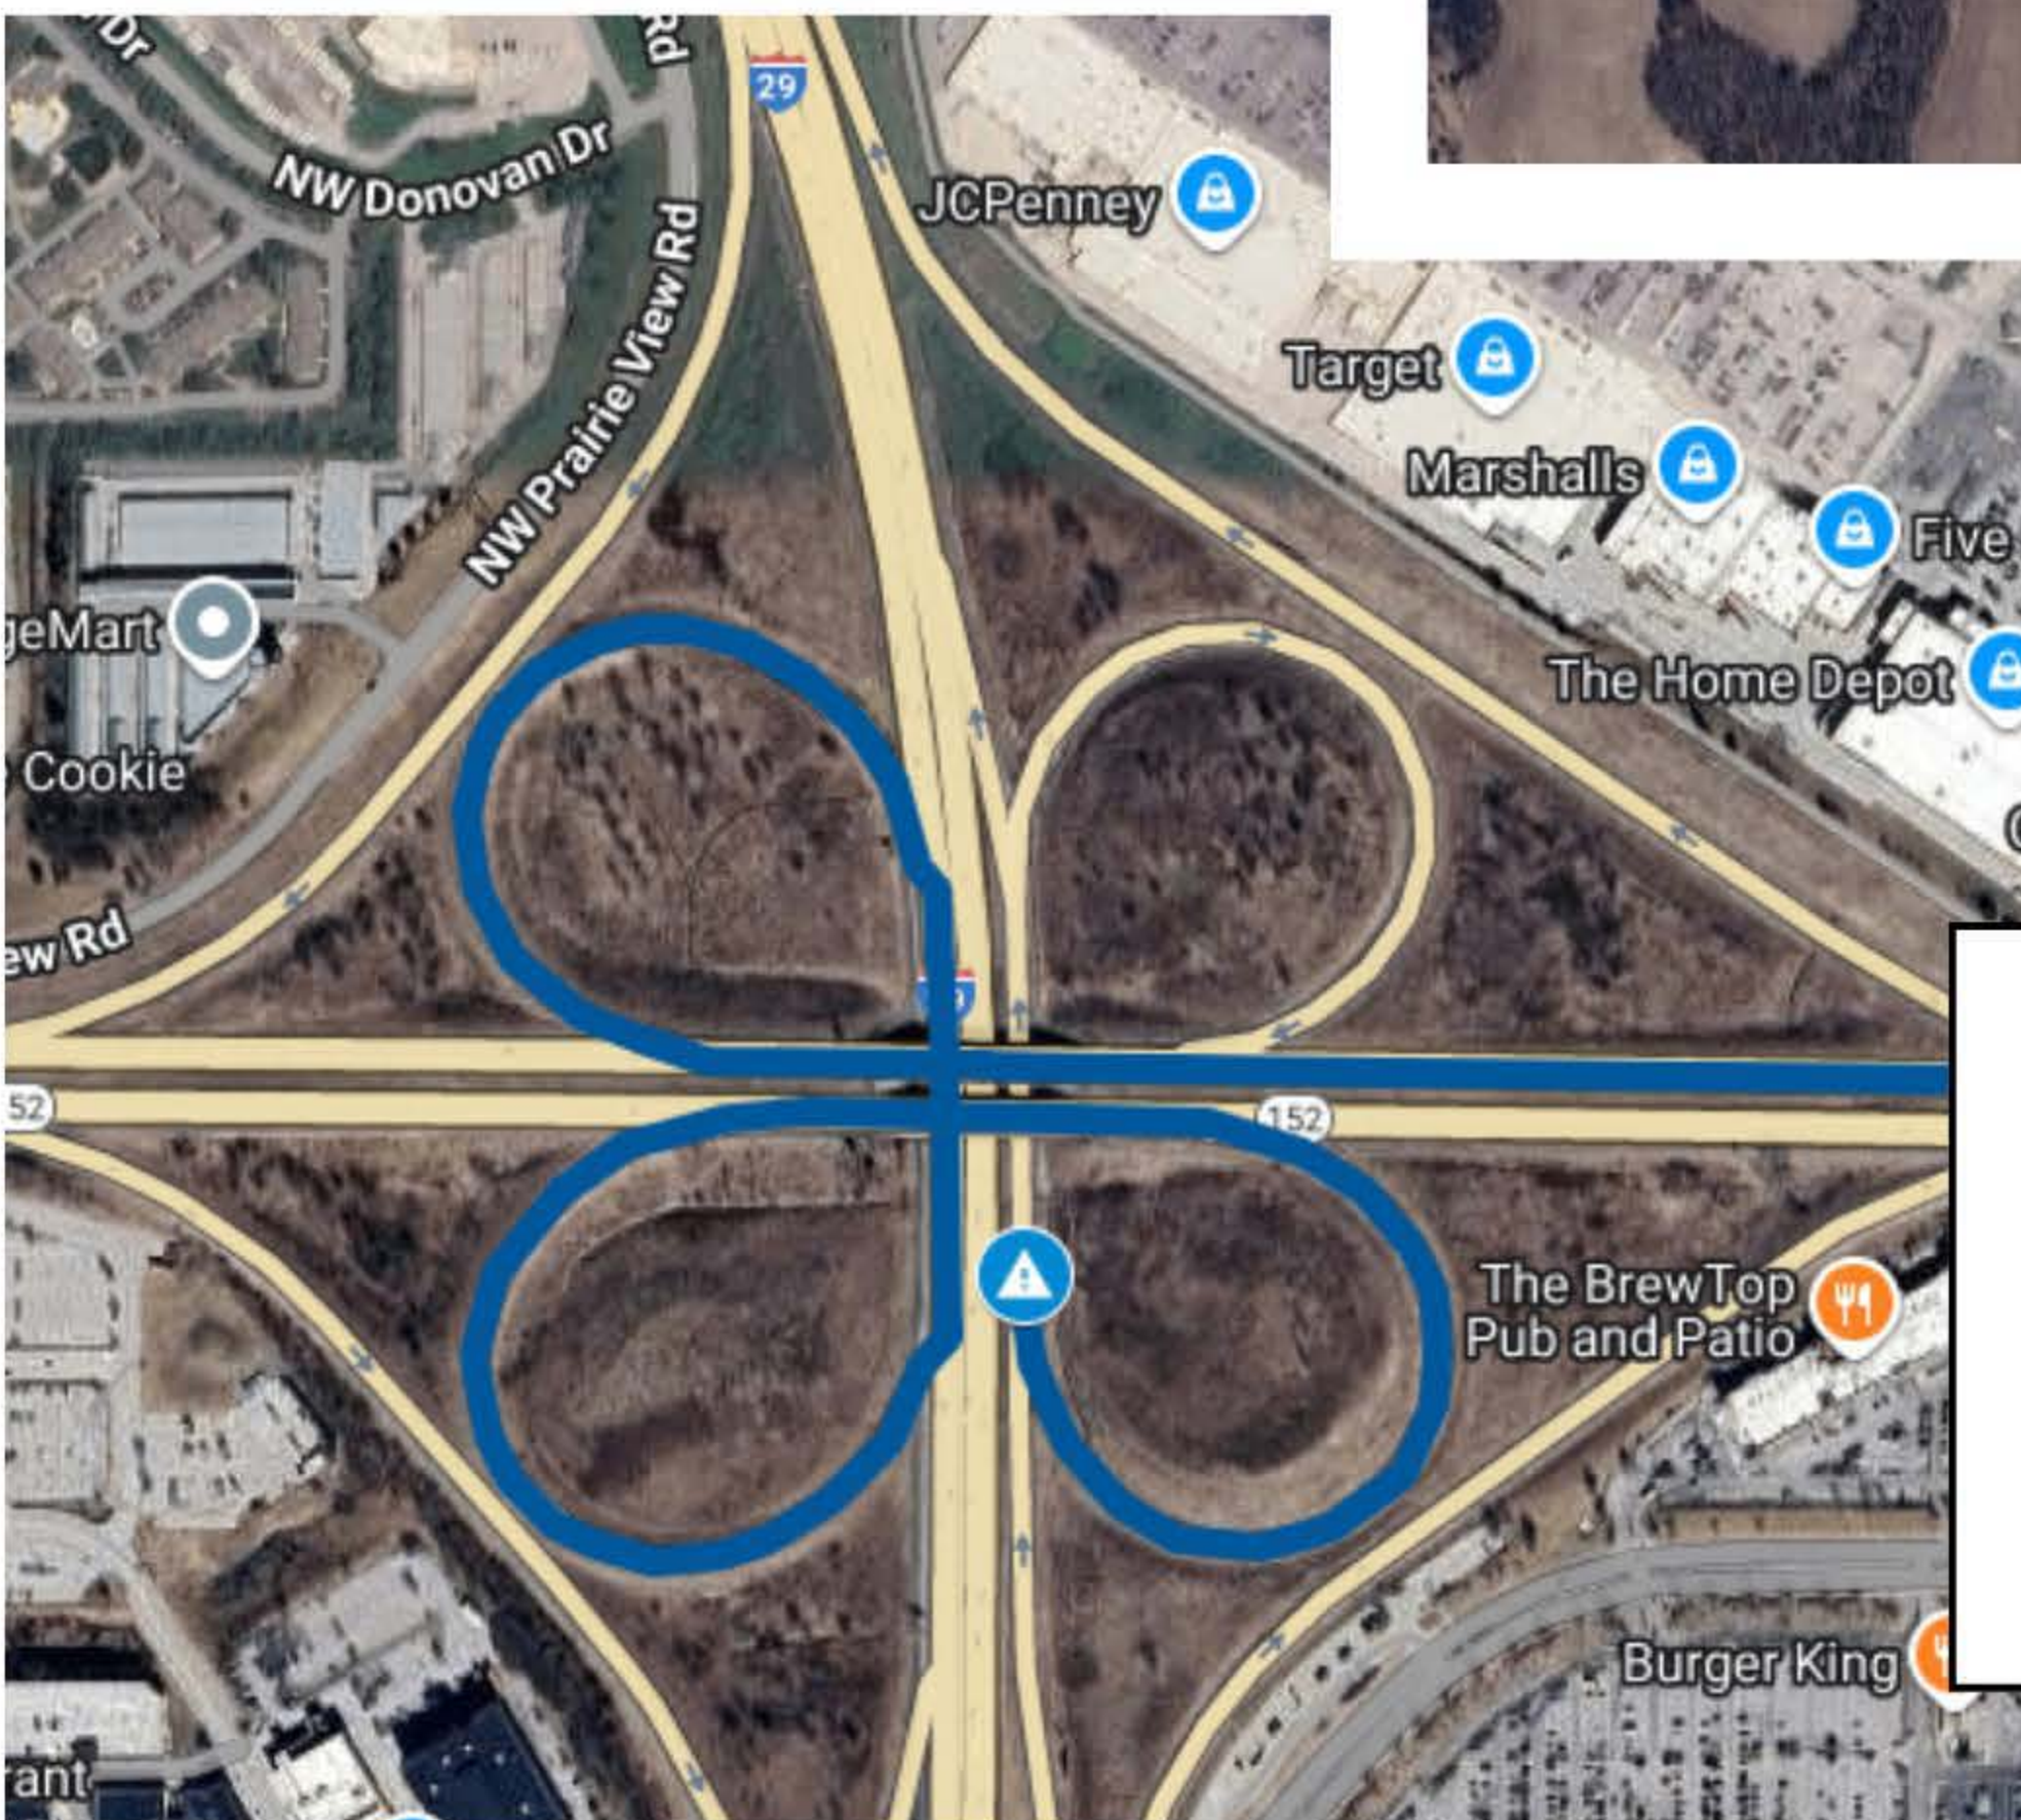

# NB I-29 Bridge Rehabilitation over SB US-169

- The NB I-29 bridge will be rehabilitated over SB US-169.

# NB I-29 Bridge Replacement over NB US-169

- The NB I-29 bridge will be replaced over NB US-169.
- The NB U.S. 169 bridge will be closed for one weekend during construction while the NB I-29 bridge is demolished.

**NB I-29 Bridge Rehab over SB US-169**

**NB I-29 Bridge Replacement over NB US-169**

**NB I-29 will be closed, and traffic will be detoured onto NB US 169 to WB MO 152.**

**NB I-29 will be closed, and traffic will be detoured onto NB US 169.**

**The ramps from WB US 69 to NB I-29 and EB US 69 to NB I-29 will be closed.**

**Traffic will be able to continue onto NB US 169 to WB MO 152**

**WB MO 152 to NB/SB I-29**