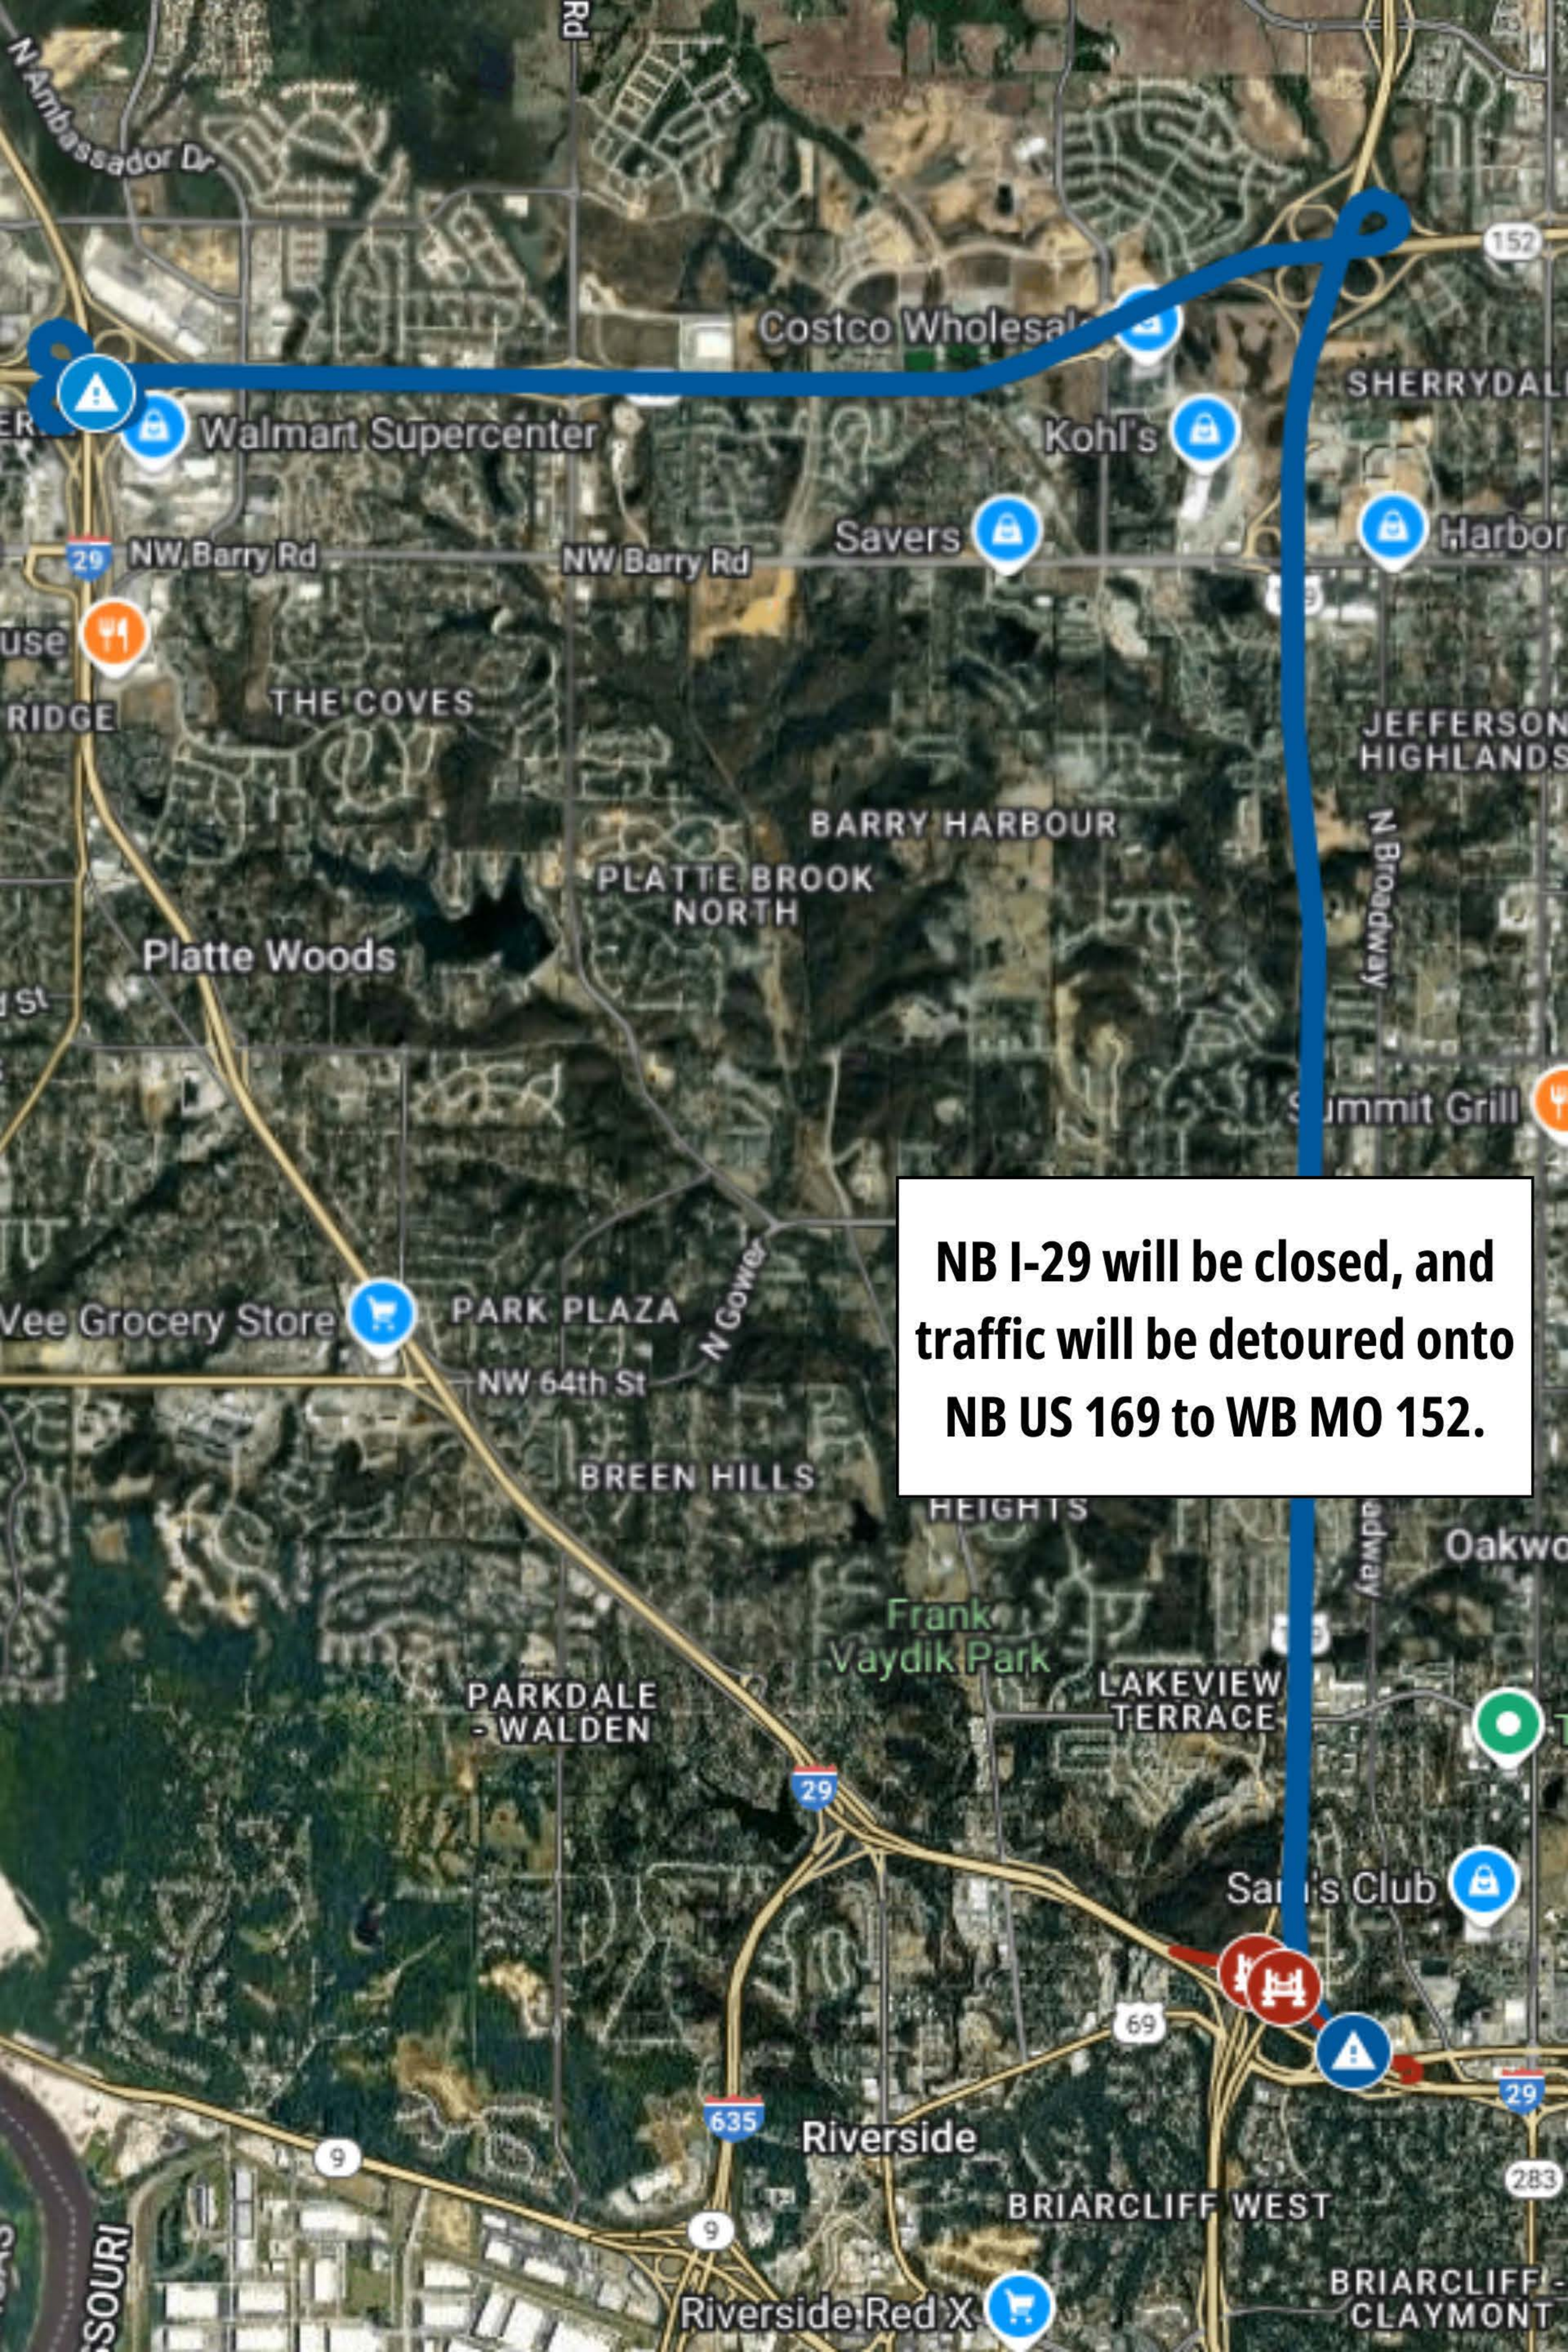

NB I-29 will be closed, and traffic will be detoured onto NB US 169 to WB MO 152.