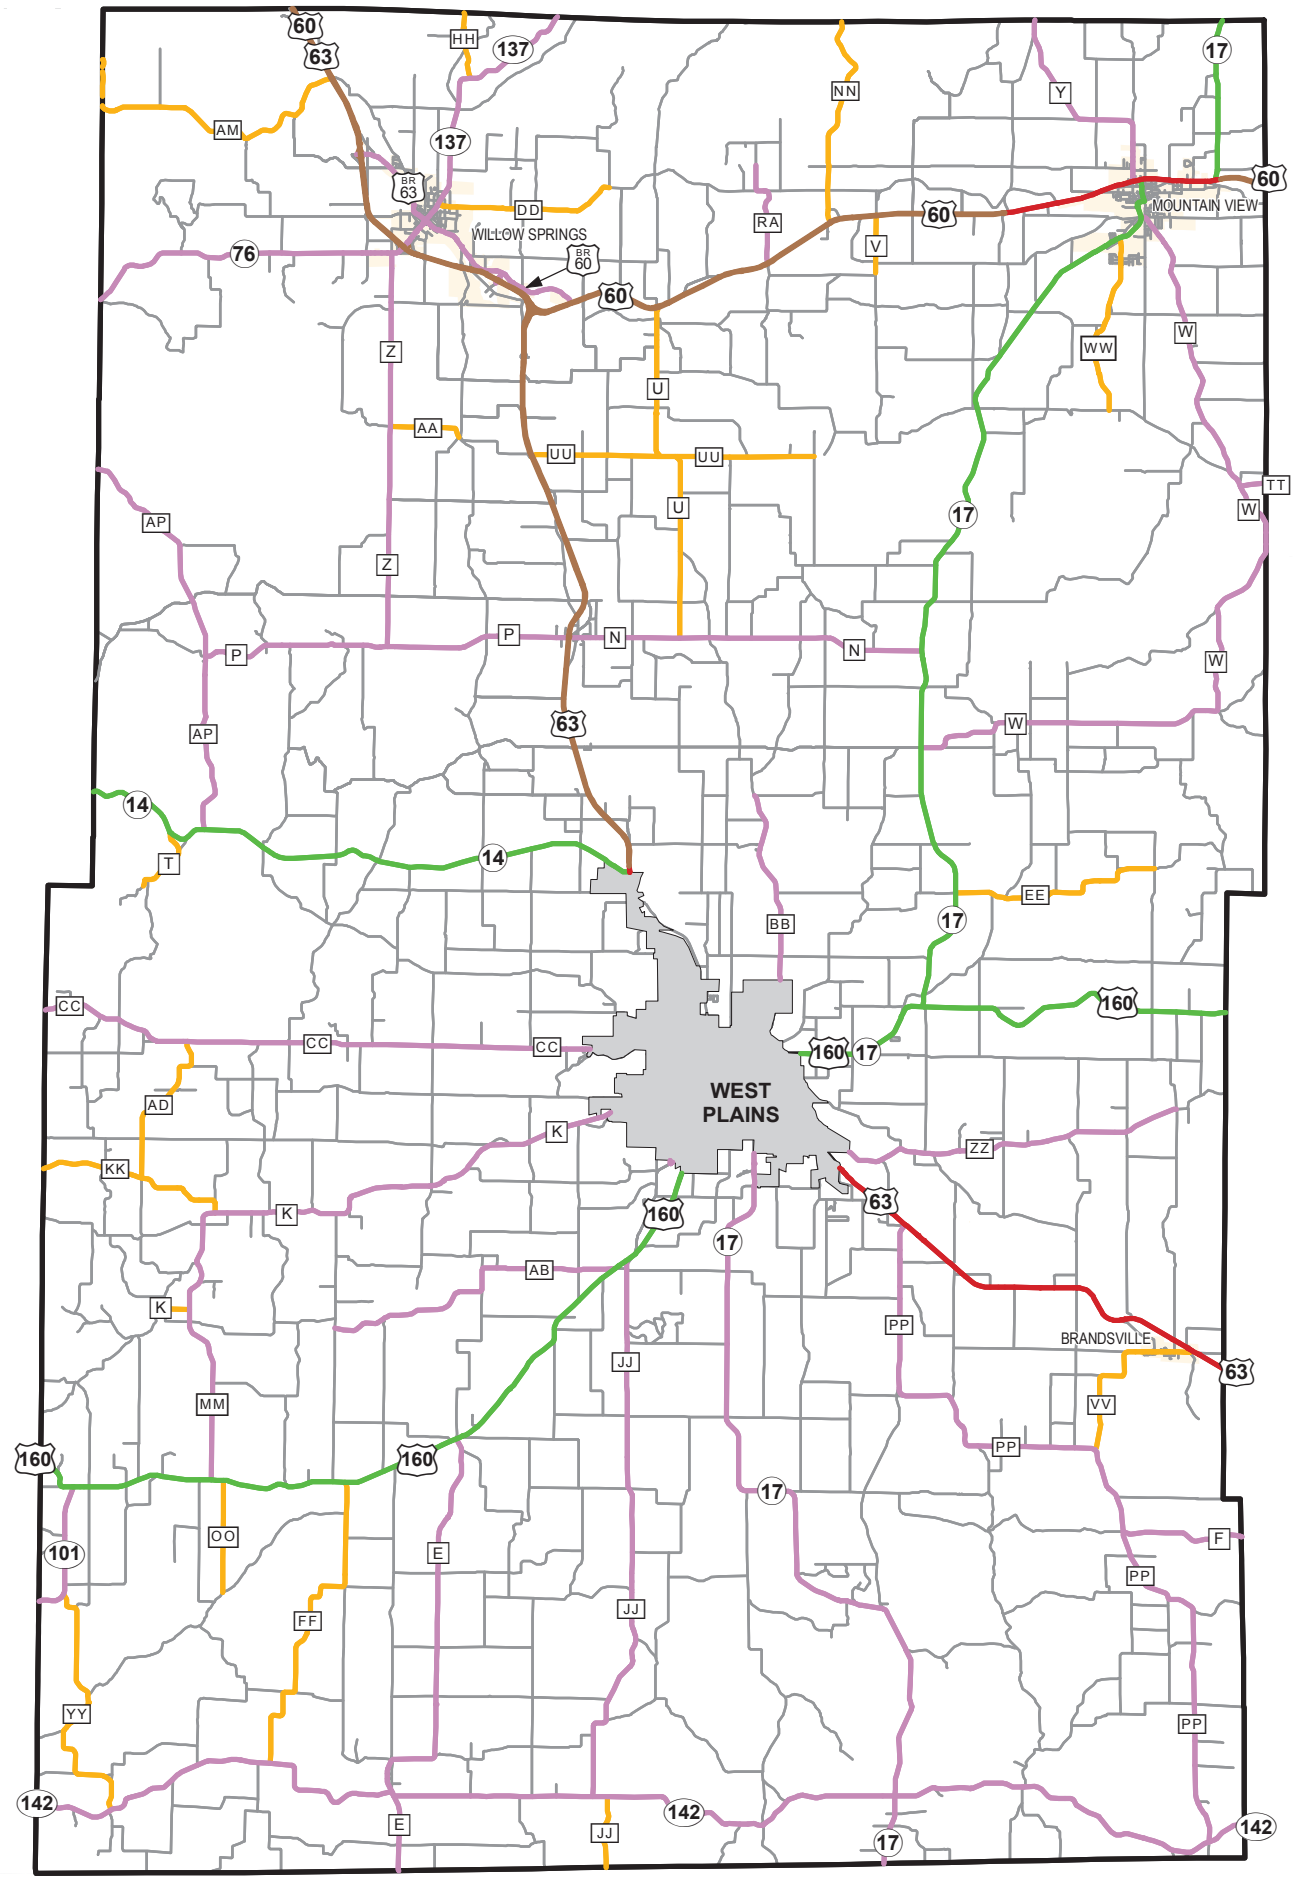

Rural Functional Classification

HOWELL COUNTY

Missouri

FUNCTIONAL CLASS

- Interstate —
- Other Freeway and Expressway —
- Other Principal Arterial —
- Minor Arterial —
- Major Collector —
- Minor Collector —
- Local —

CITY

URBAN AREA

Federal-Aid highways exclude local roads and rural minor collectors.

Transportation Planning
 105 W. Capitol Ave.
 Jefferson City, MO 65102
 Phone (573) 526-5478
 Fax (573) 526-8052

Approved April 29, 2015