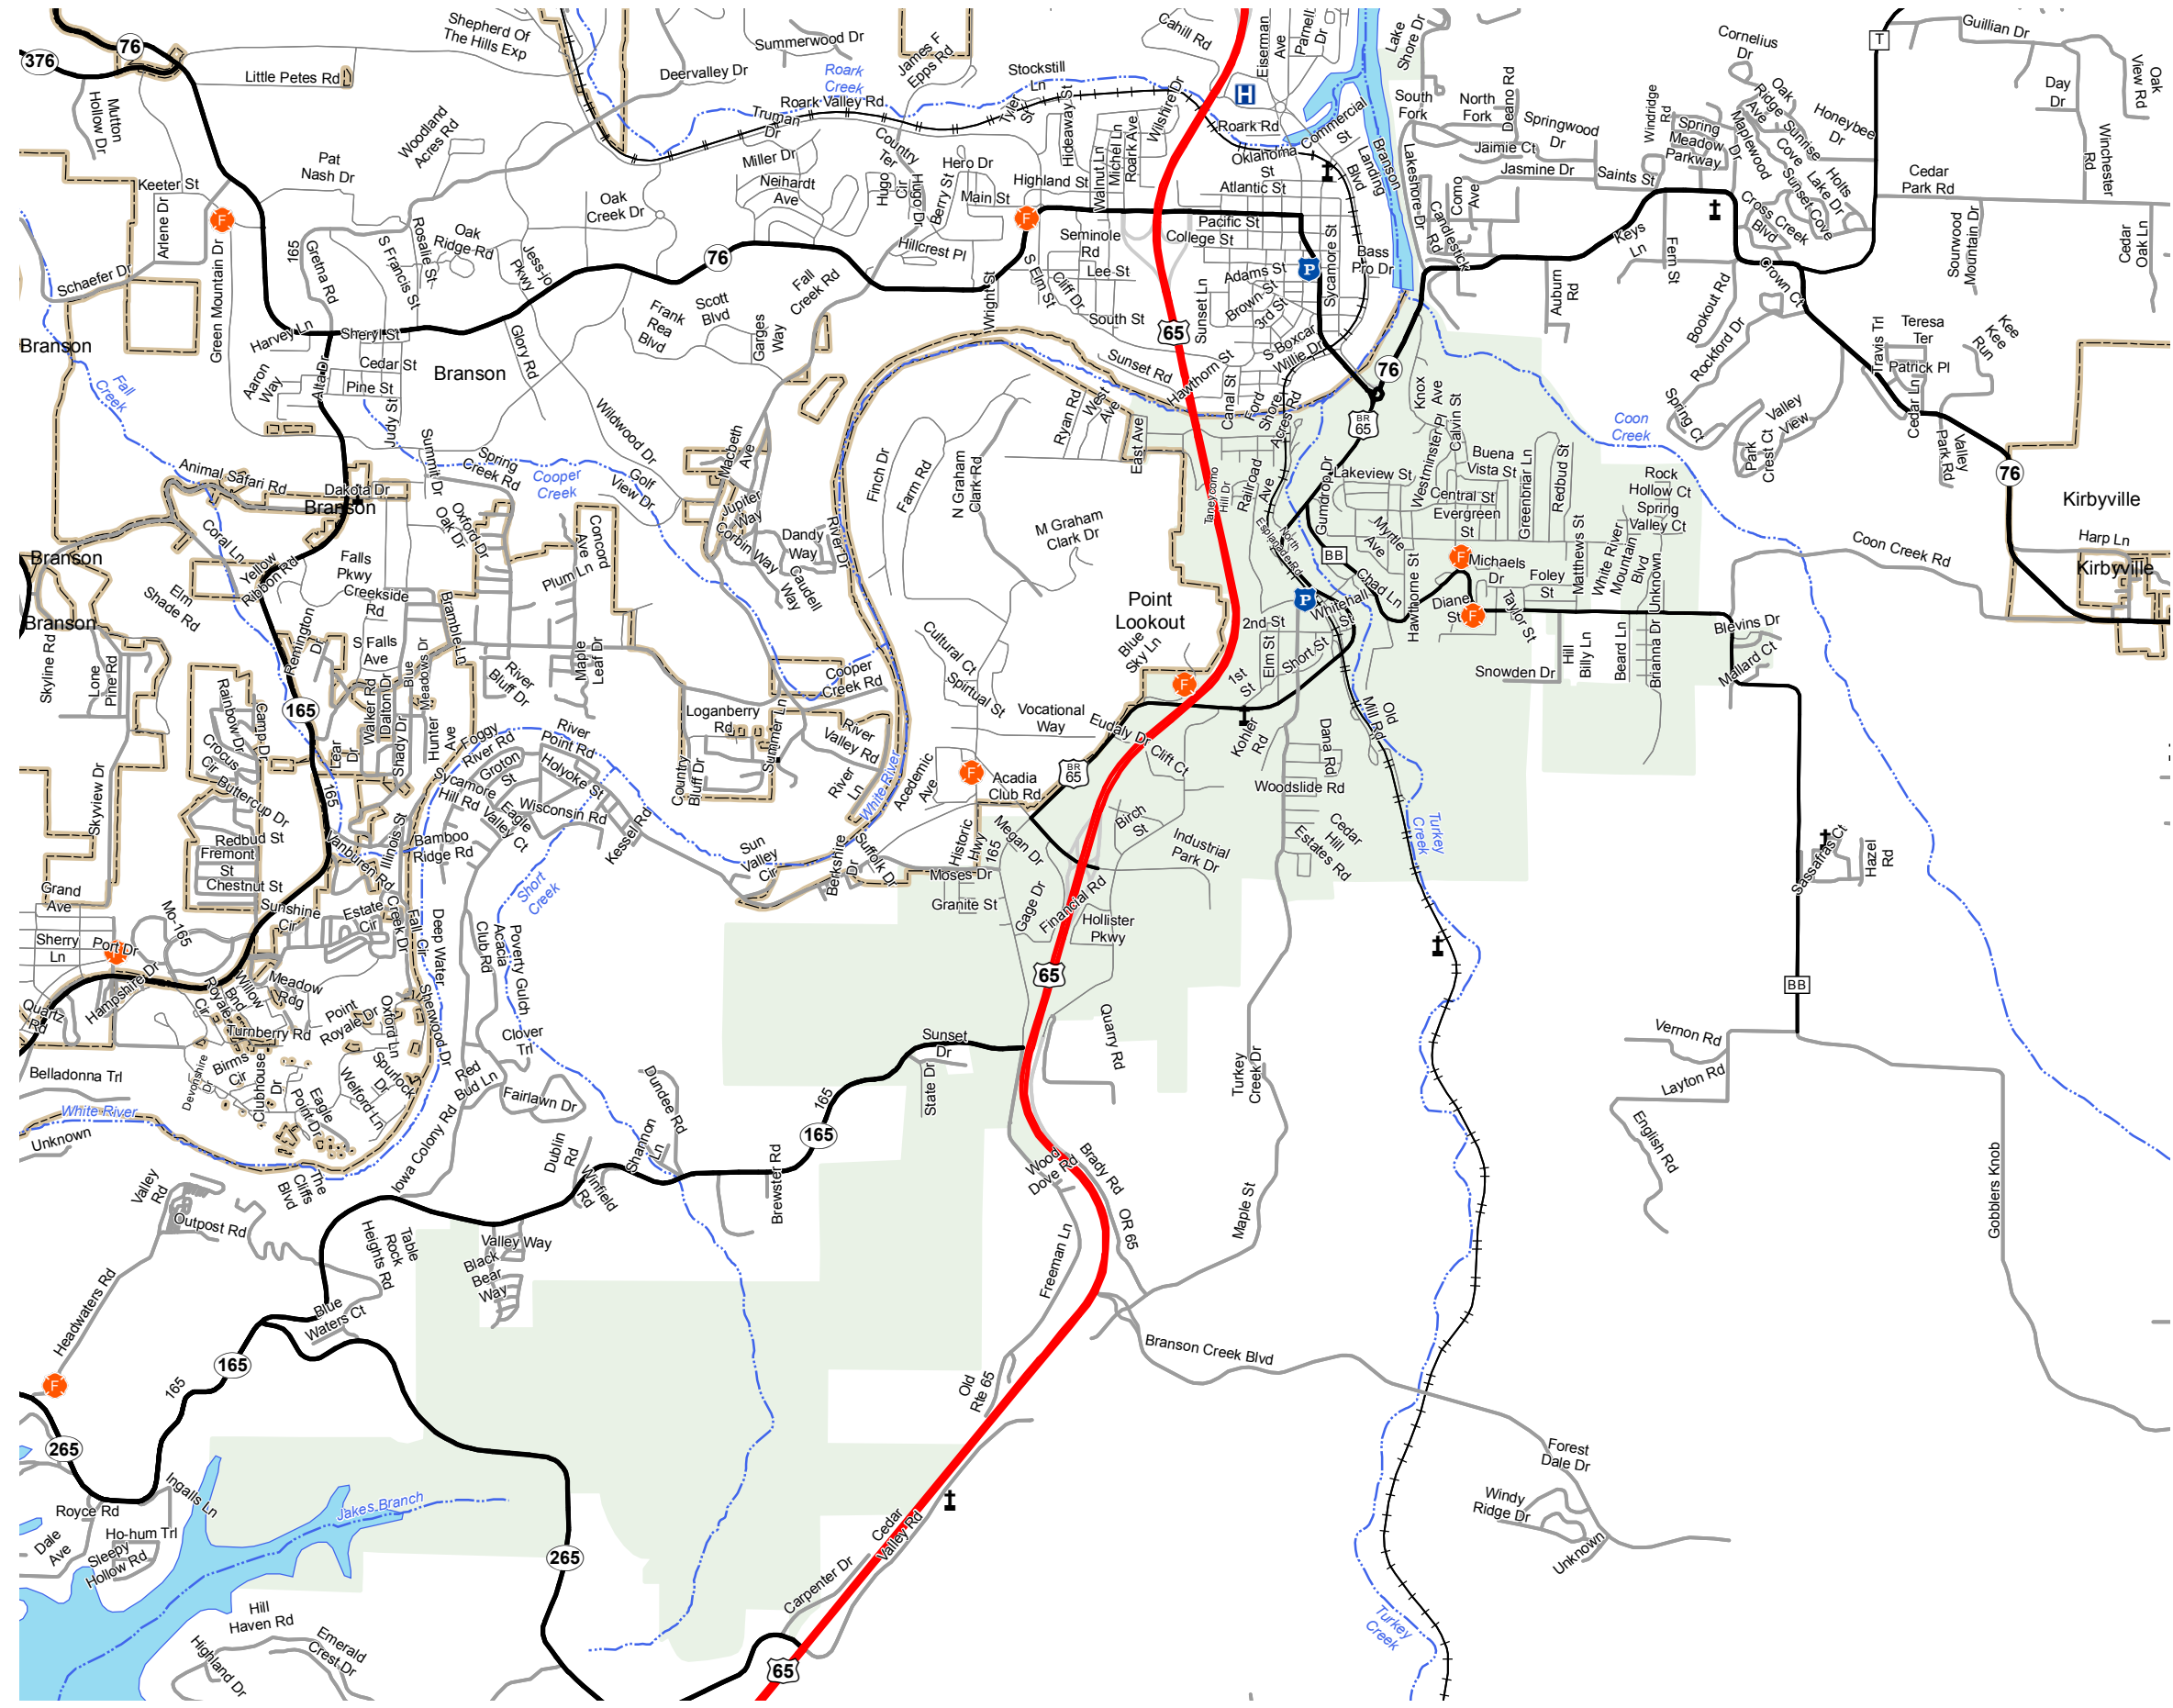

HOLLISTER

TANEY COUNTY

MISSOURI

SOUTHWEST DISTRICT

2015

Legend

- Interstate
- Interstate Loop
- US Route
- Business Route
- Missouri Route
- Letter Route
- County Road
- Railroad
- City Street
- Other Routes
- River or Stream
- Lake or Large River
- City Limits
- County Boundary
- Surrounding City Limits
- Fire Department
- Law Enforcement
- MSPH Office
- County Courthouse
- Hospital
- MoDOT Office
- MoDot Maintenance Building
- Cemeteries
- Airport
- Amtrak Stations