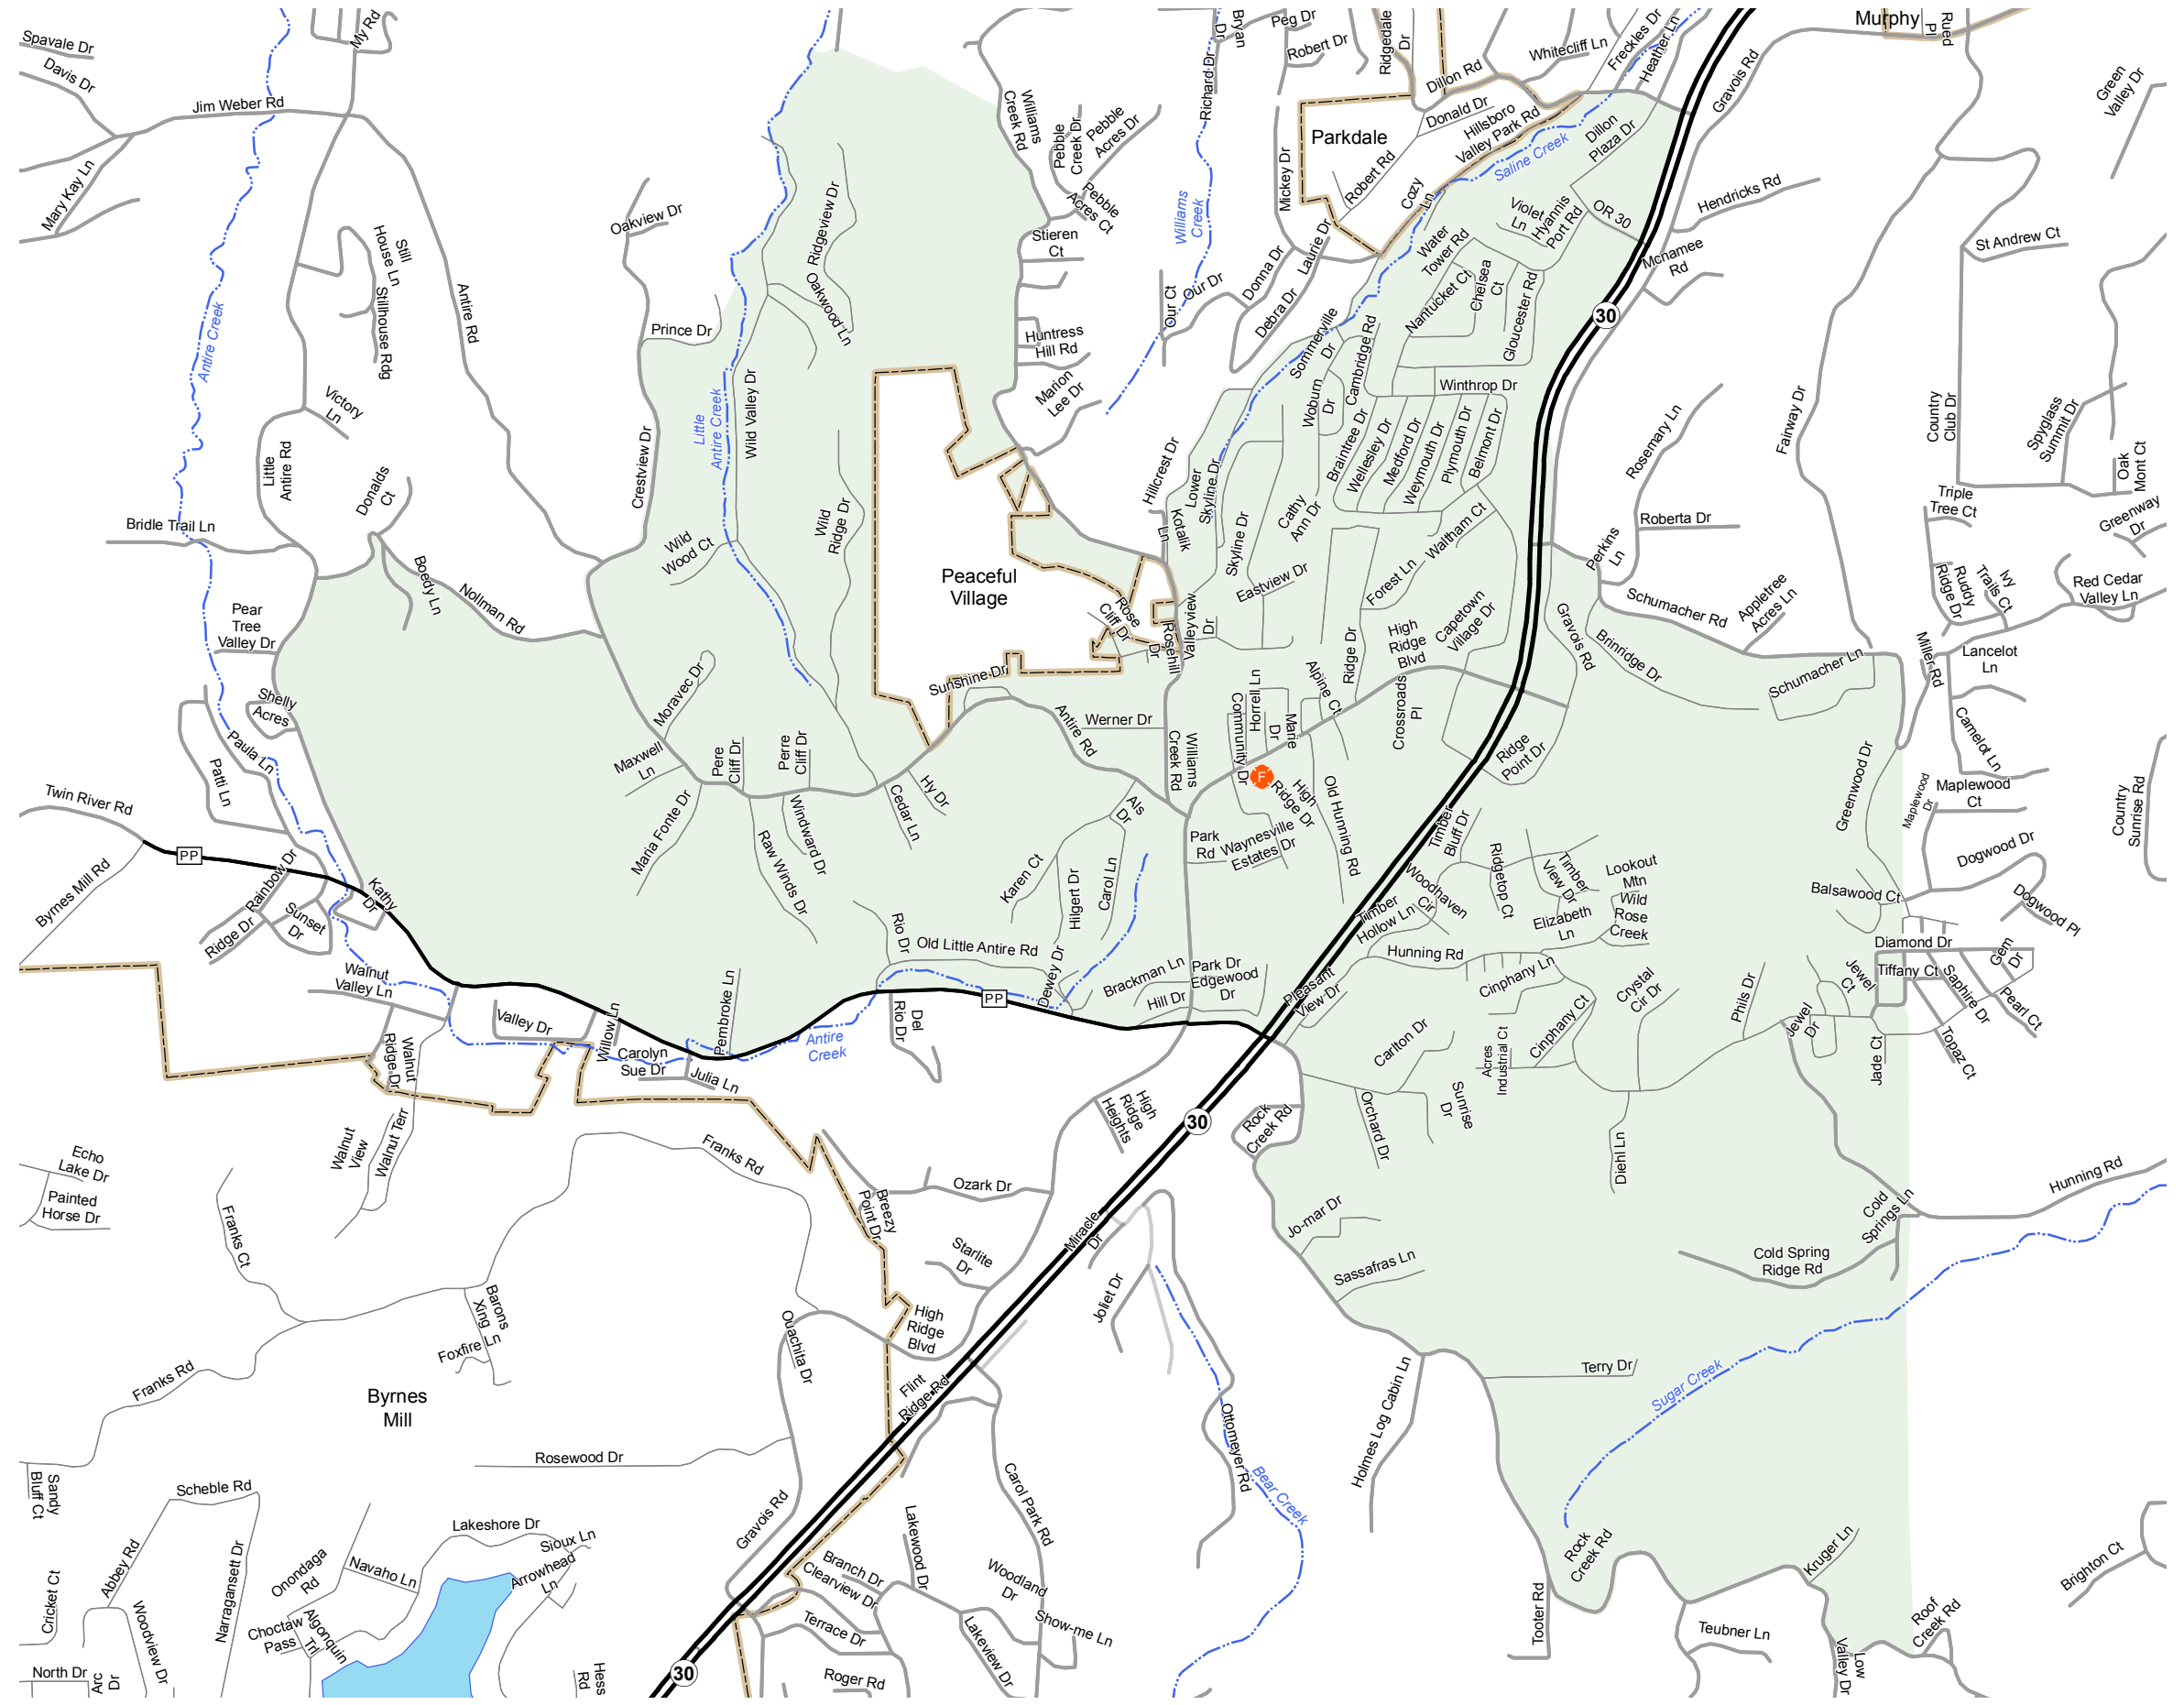

HIGH RIDGE

JEFFERSON COUNTY

MISSOURI

ST. LOUIS DISTRICT

2015

Legend

- Interstate
- Interstate Loop
- US Route
- Business Route
- Missouri Route
- Letter Route
- County Road
- Railroad
- City Street
- Other Routes
- River or Stream
- Lake or Large River
- City Limits
- County Boundary
- Surrounding City Limits
- Fire Department
- Law Enforcement
- MSHP Office
- County Courthouse
- Hospital
- MoDOT Office
- MoDOT Maintenance Building
- Cemeteries
- Airport
- Amtrak Stations

Map Locator

MISSOURI DEPARTMENT OF TRANSPORTATION
 TRANSPORTATION PLANNING
 1-888-ASK-MODOT
 WWW.MODOT.ORG
 JANUARY, 2015