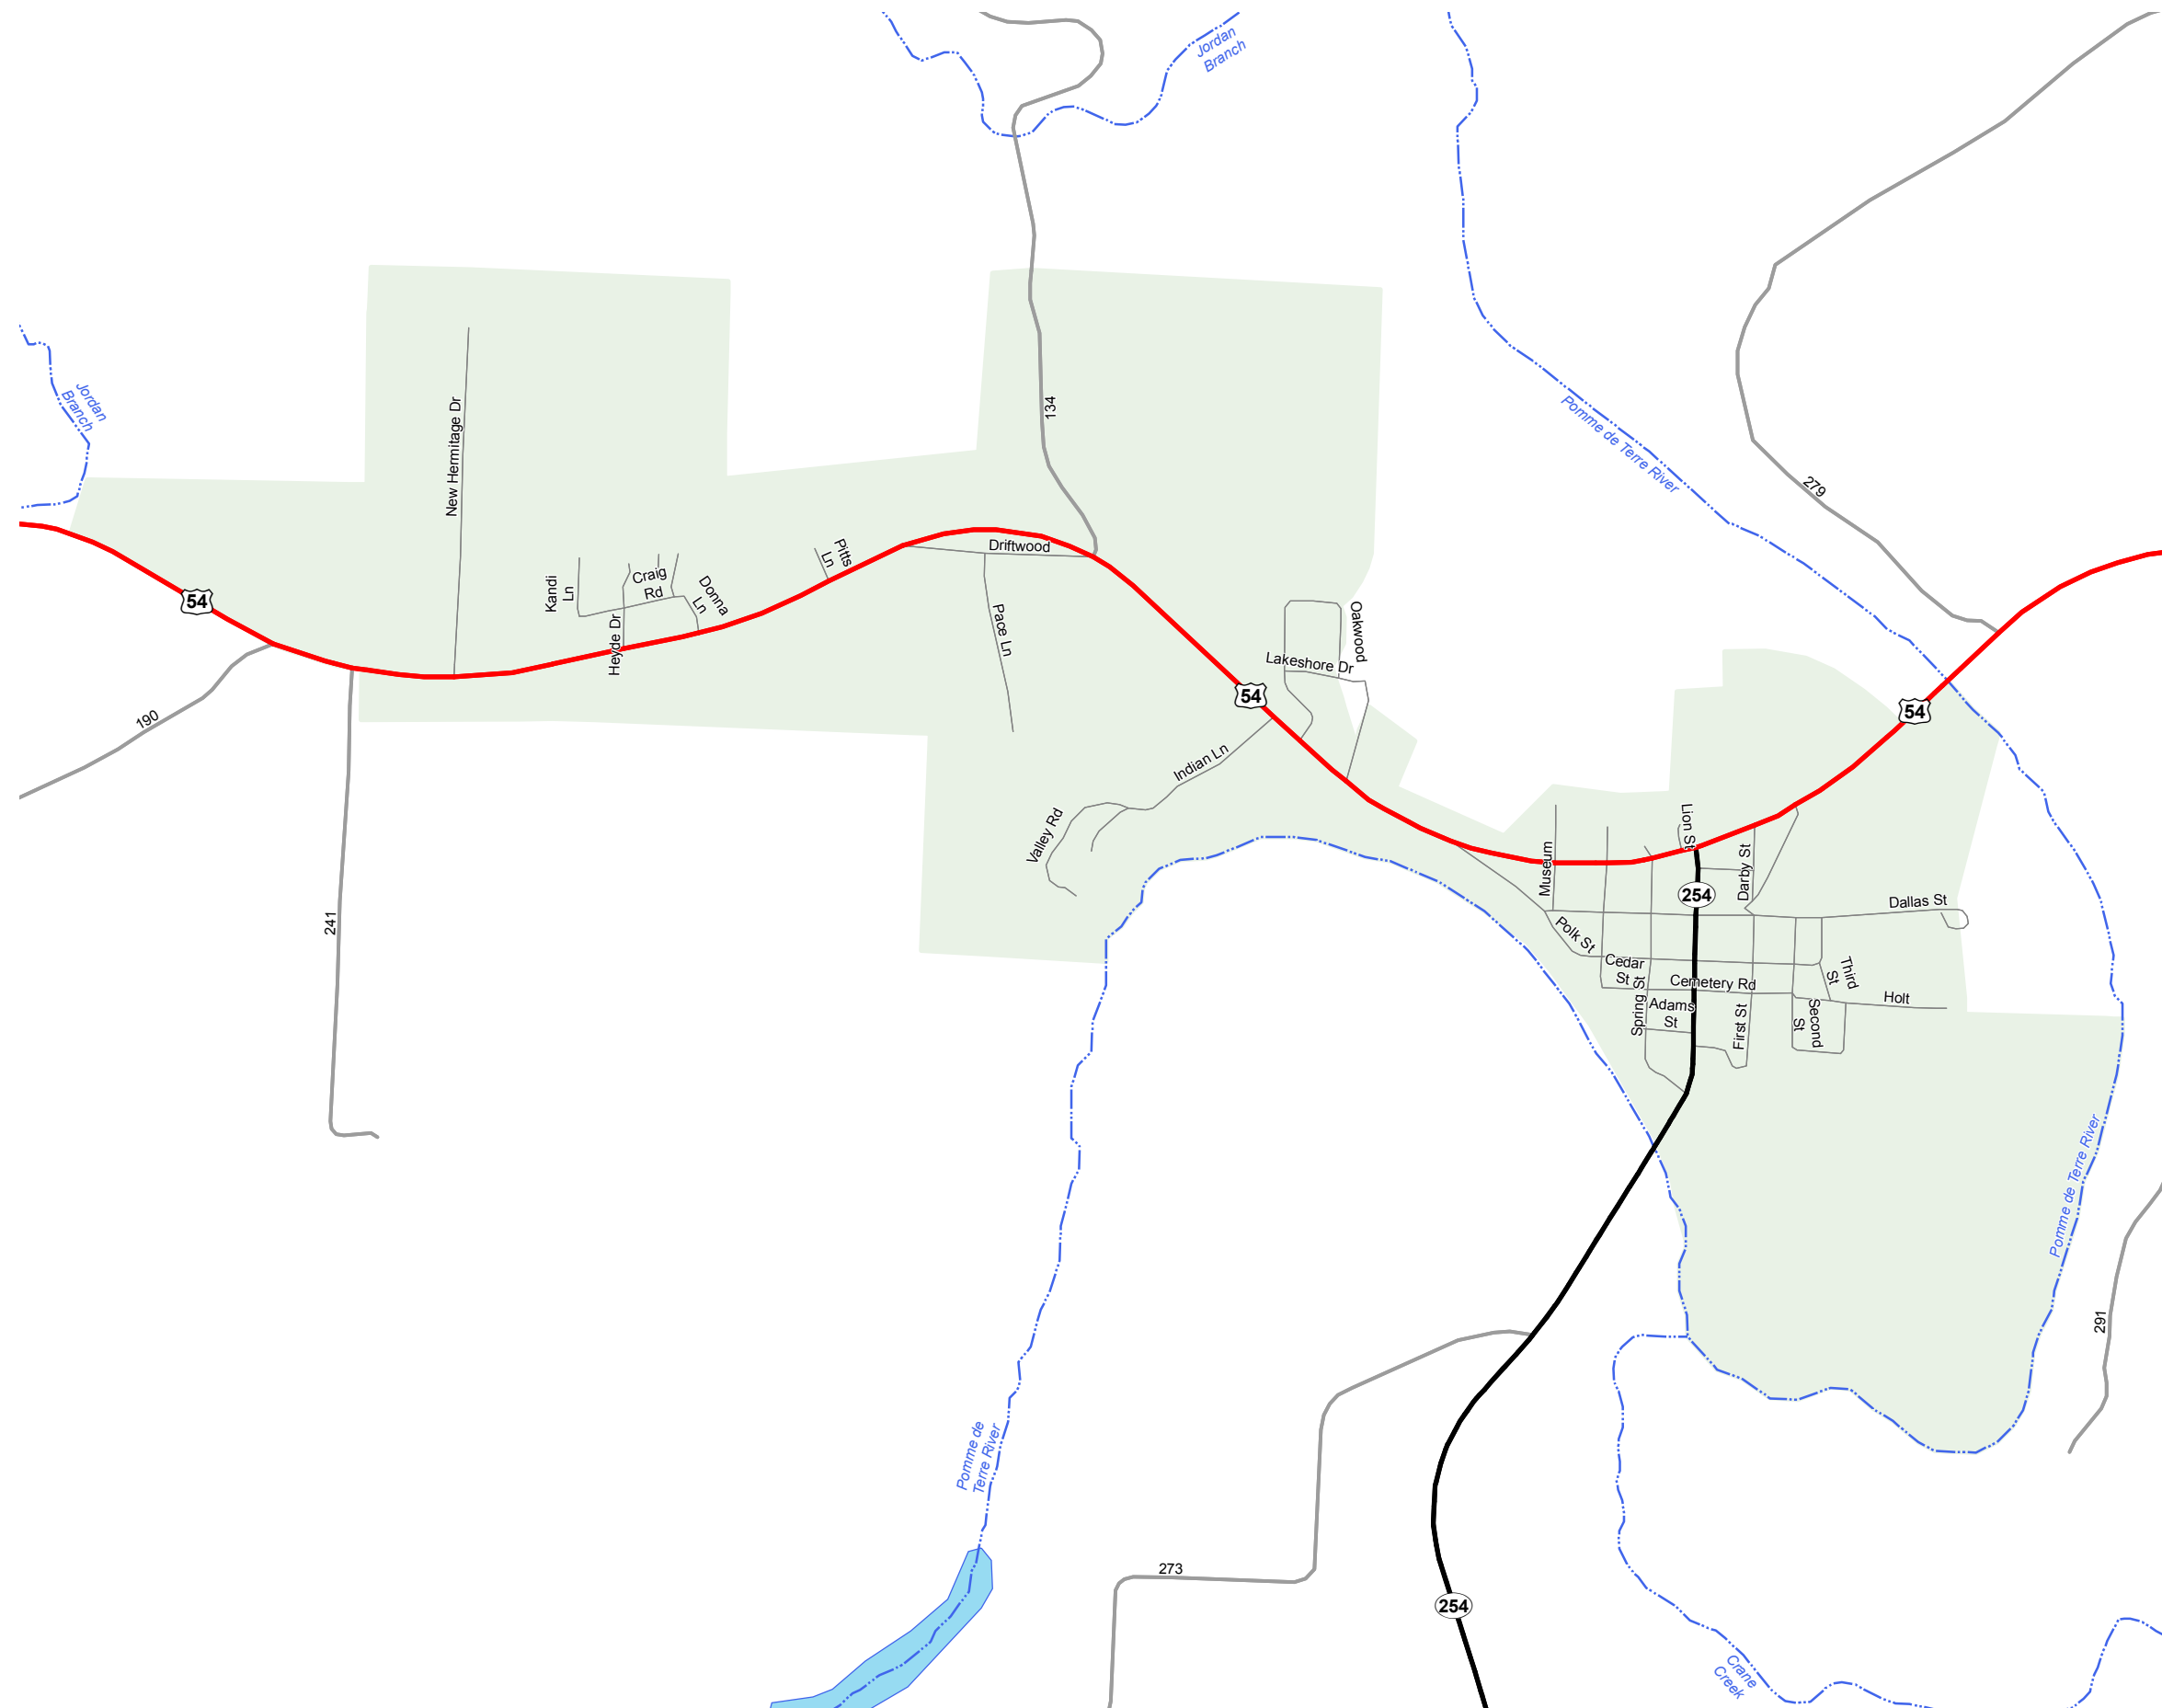

HERMITAGE

HICKORY COUNTY

MISSOURI

SOUTHWEST DISTRICT

2015

Legend

- Interstate
- Interstate Loop
- US Route
- Business Route
- Missouri Route
- Letter Route
- County Road
- Railroad
- City Street
- Other Routes
- River or Stream
- Lake or Large River
- City Limits
- County Boundary
- Surrounding City Limits

Map Locator

MISSOURI DEPARTMENT OF TRANSPORTATION
TRANSPORTATION PLANNING
1-888-ASK-MODOT
WWW.MODOT.ORG
JANUARY, 2015

0 212,5425 850 1,275 1,700 Feet