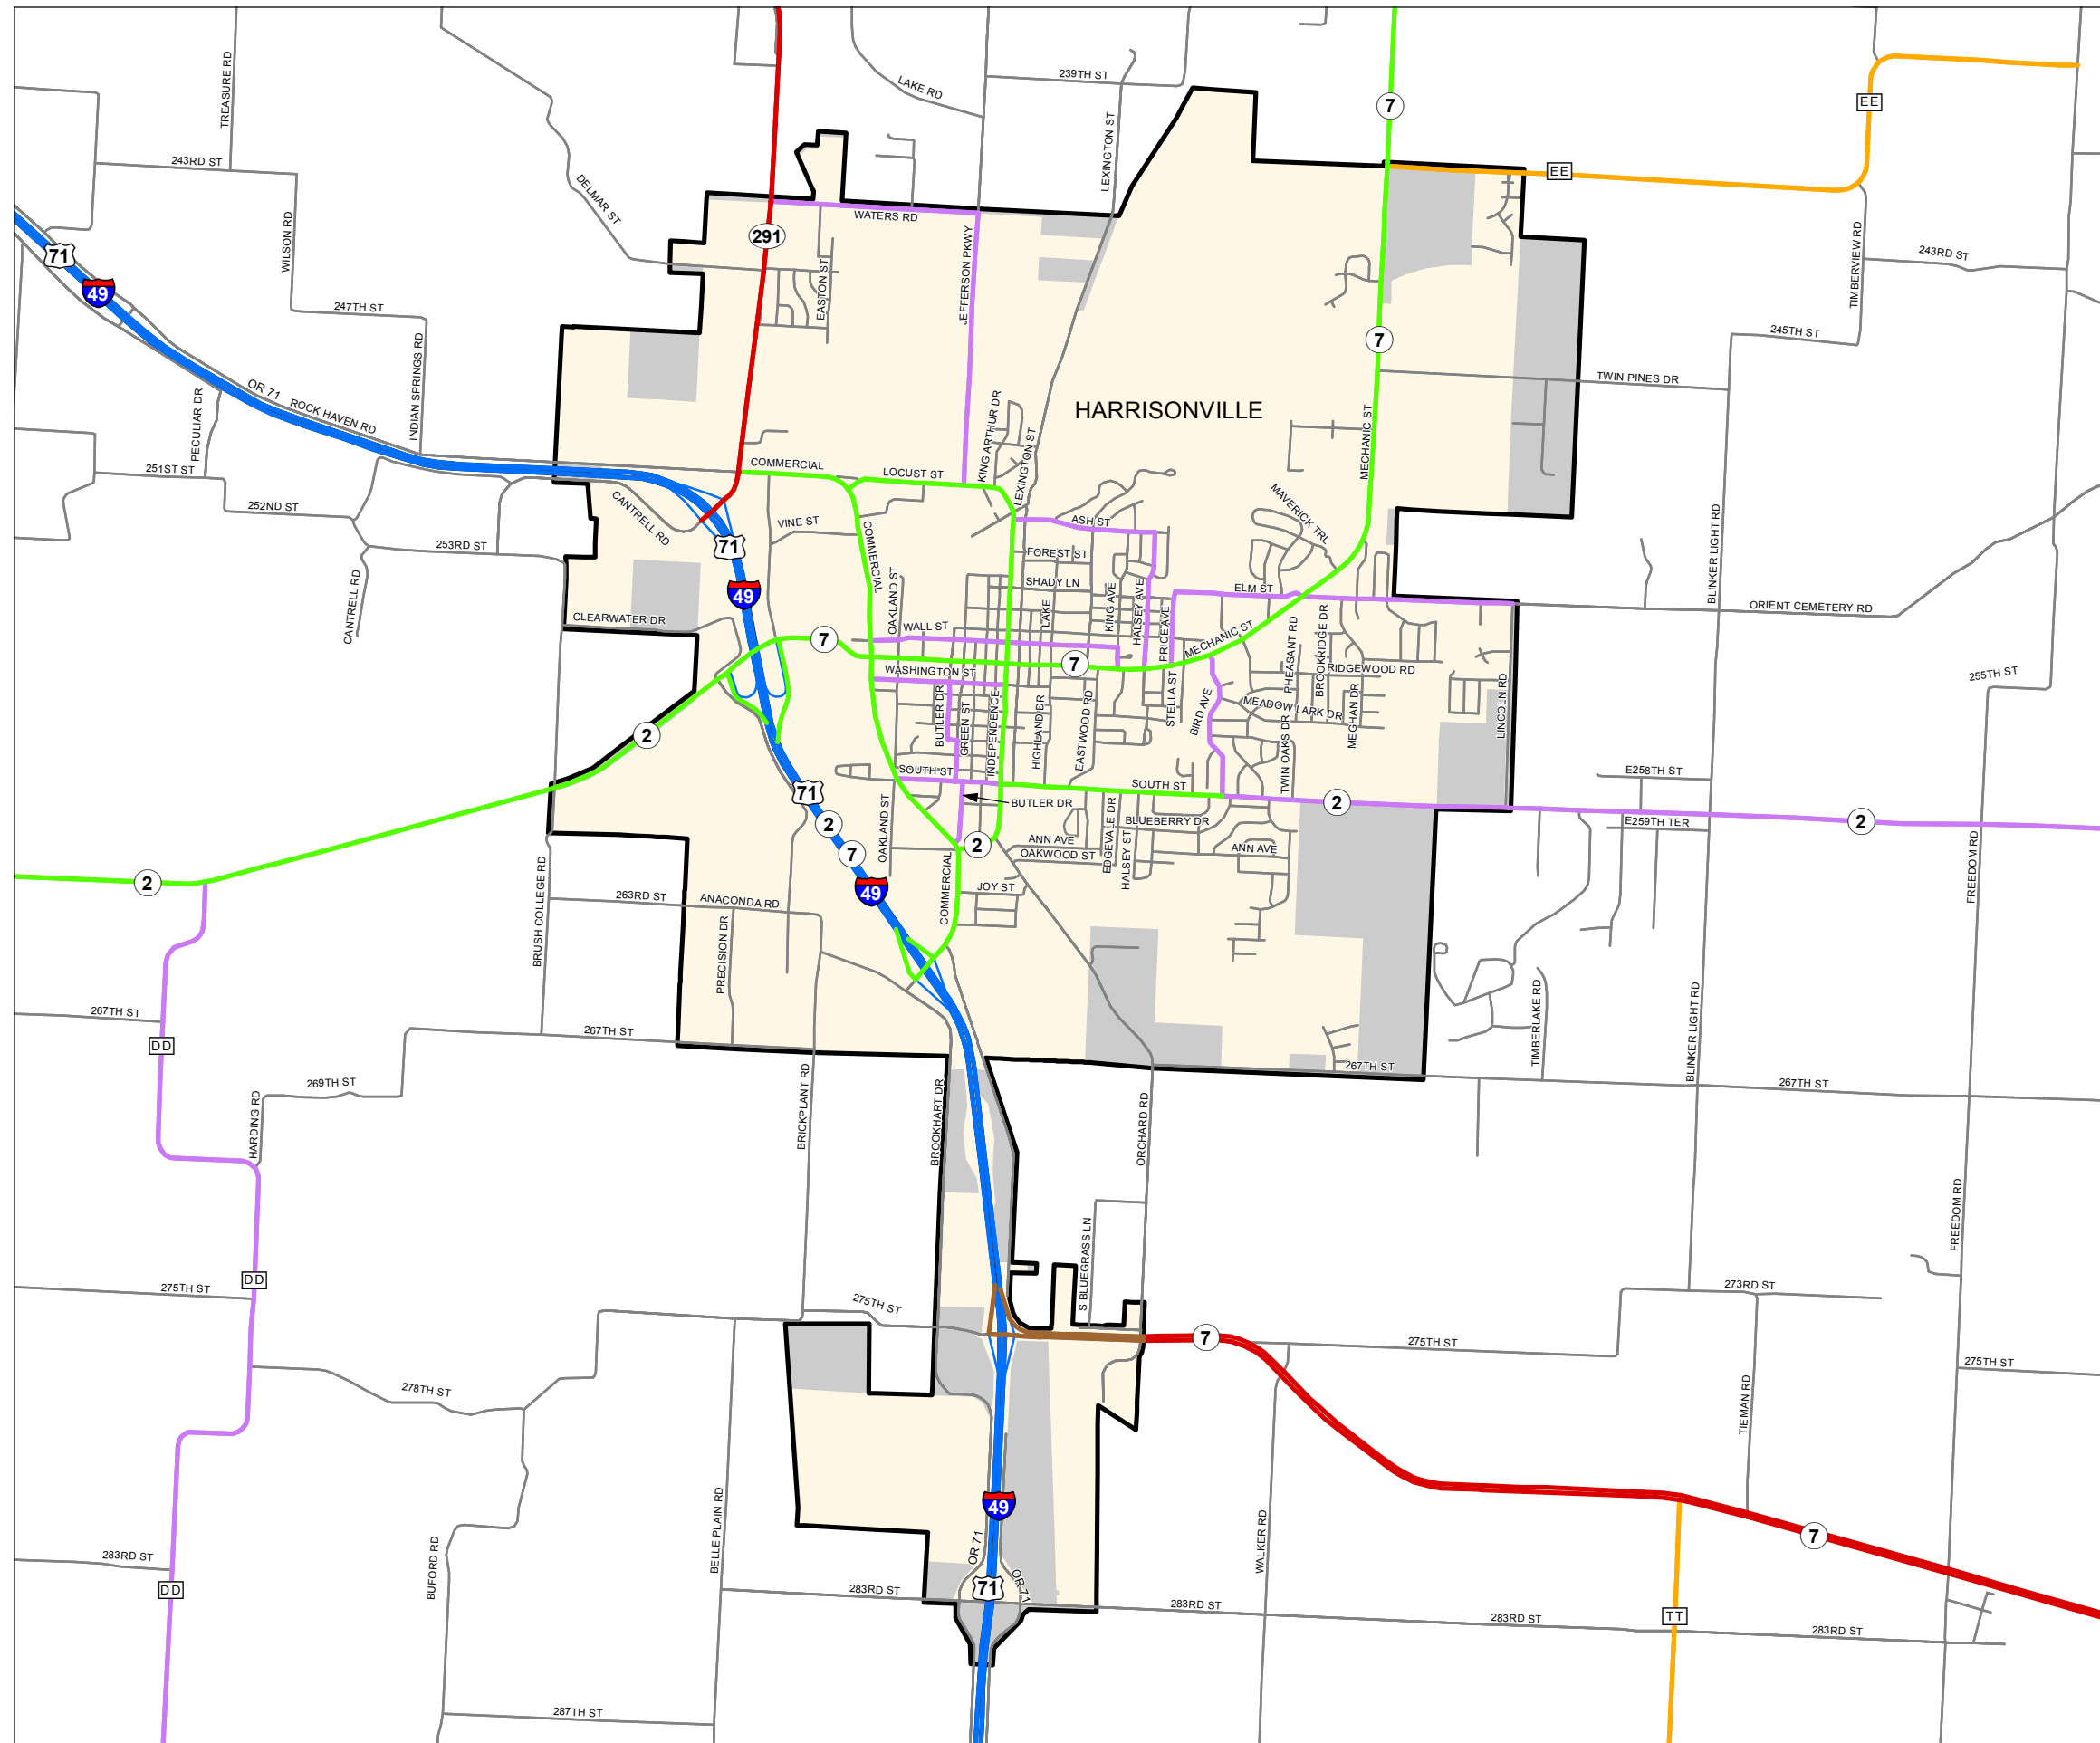

## HARRISONVILLE

Cass County

Missouri

### FUNCTIONAL CLASS

- Interstate —
- Other Freeway and Expressway —
- Other Principal Arterial —
- Minor Arterial —
- Major Collector —
- Minor Collector —
- Local —

CITY

URBAN AREA

Federal-Aid highways exclude local roads and rural minor collectors.