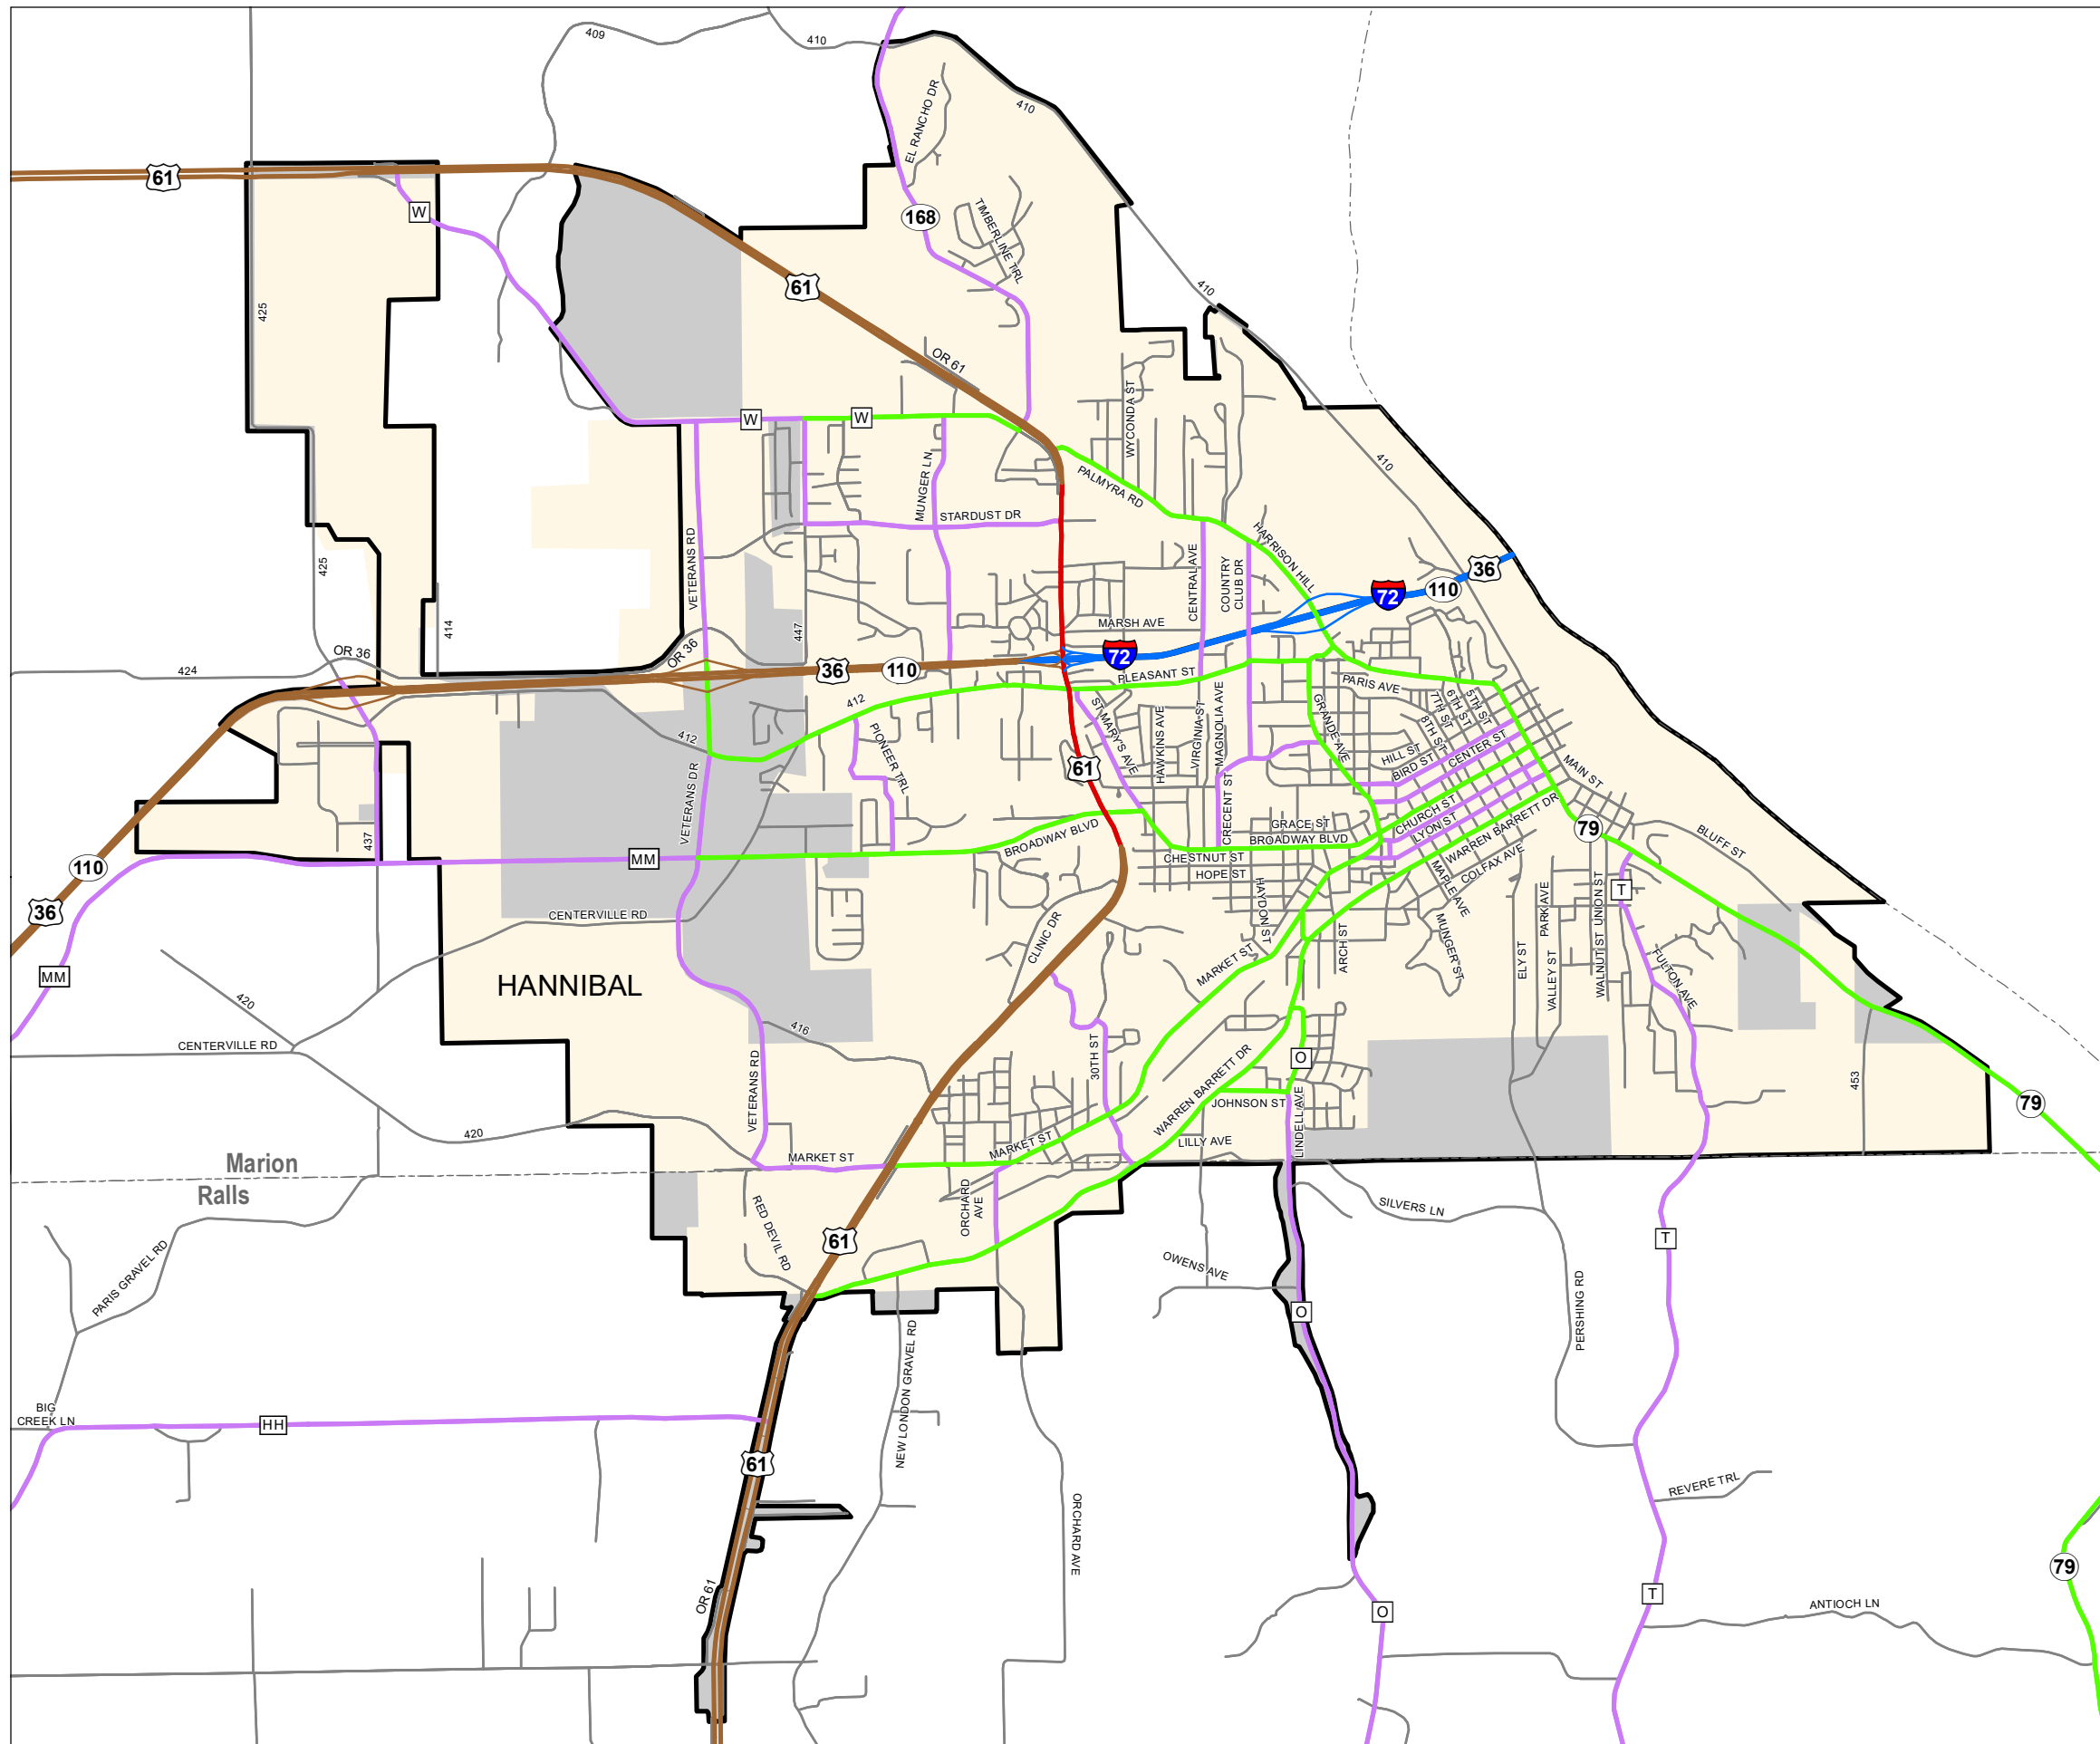

Functional Classification System

HANNIBAL

Marion County
Ralls County

Missouri

FUNCTIONAL CLASS	
Interstate	
Other Freeway and Expressway	
Other Principal Arterial	
Minor Arterial	
Major Collector	
Minor Collector	
Local	
CITY	
URBAN AREA	

Federal-Aid highways exclude local roads and rural minor collectors.

Transportation Planning

105 W. Capitol Ave.
Jefferson City, MO 65102
Phone (573) 526-5478
Fax (573) 526-8052

Approved January 10, 2024