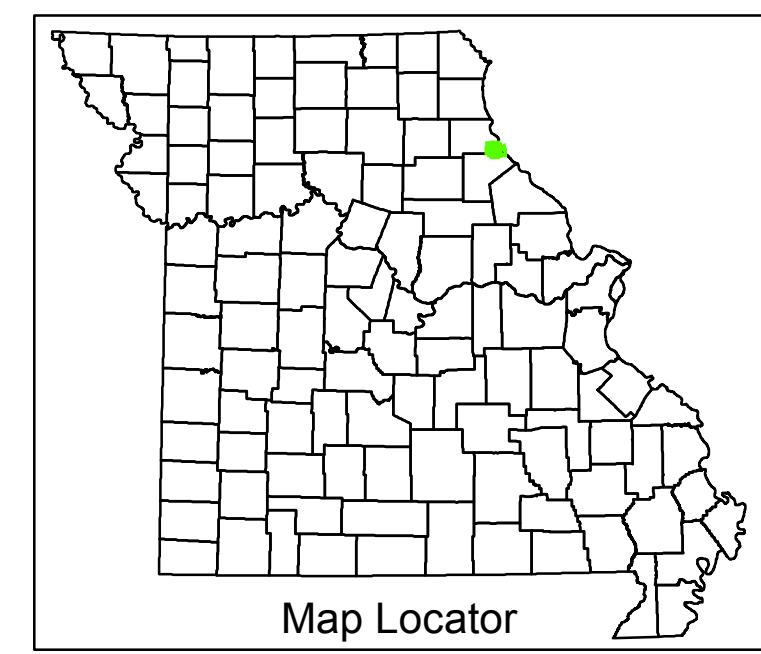

HANNIBAL

MARION COUNTY

MISSOURI

NORTHEAST DISTRICT

2015

- Legend**
- Interstate
 - Interstate Loop
 - US Route
 - Business Route
 - Missouri Route
 - Letter Route
 - County Road
 - Railroad
 - City Street
 - Other Routes
 - River or Stream
 - Lake or Large River
 - City Limits
 - County Boundary
 - Surrounding City Limits
 - Fire Department
 - Law Enforcement
 - MSHP Office
 - County Courthouse
 - Hospital
 - MoDOT Office
 - MoDot Maintenance Building
 - Cemeteries
 - Airport
 - Amtrak Stations