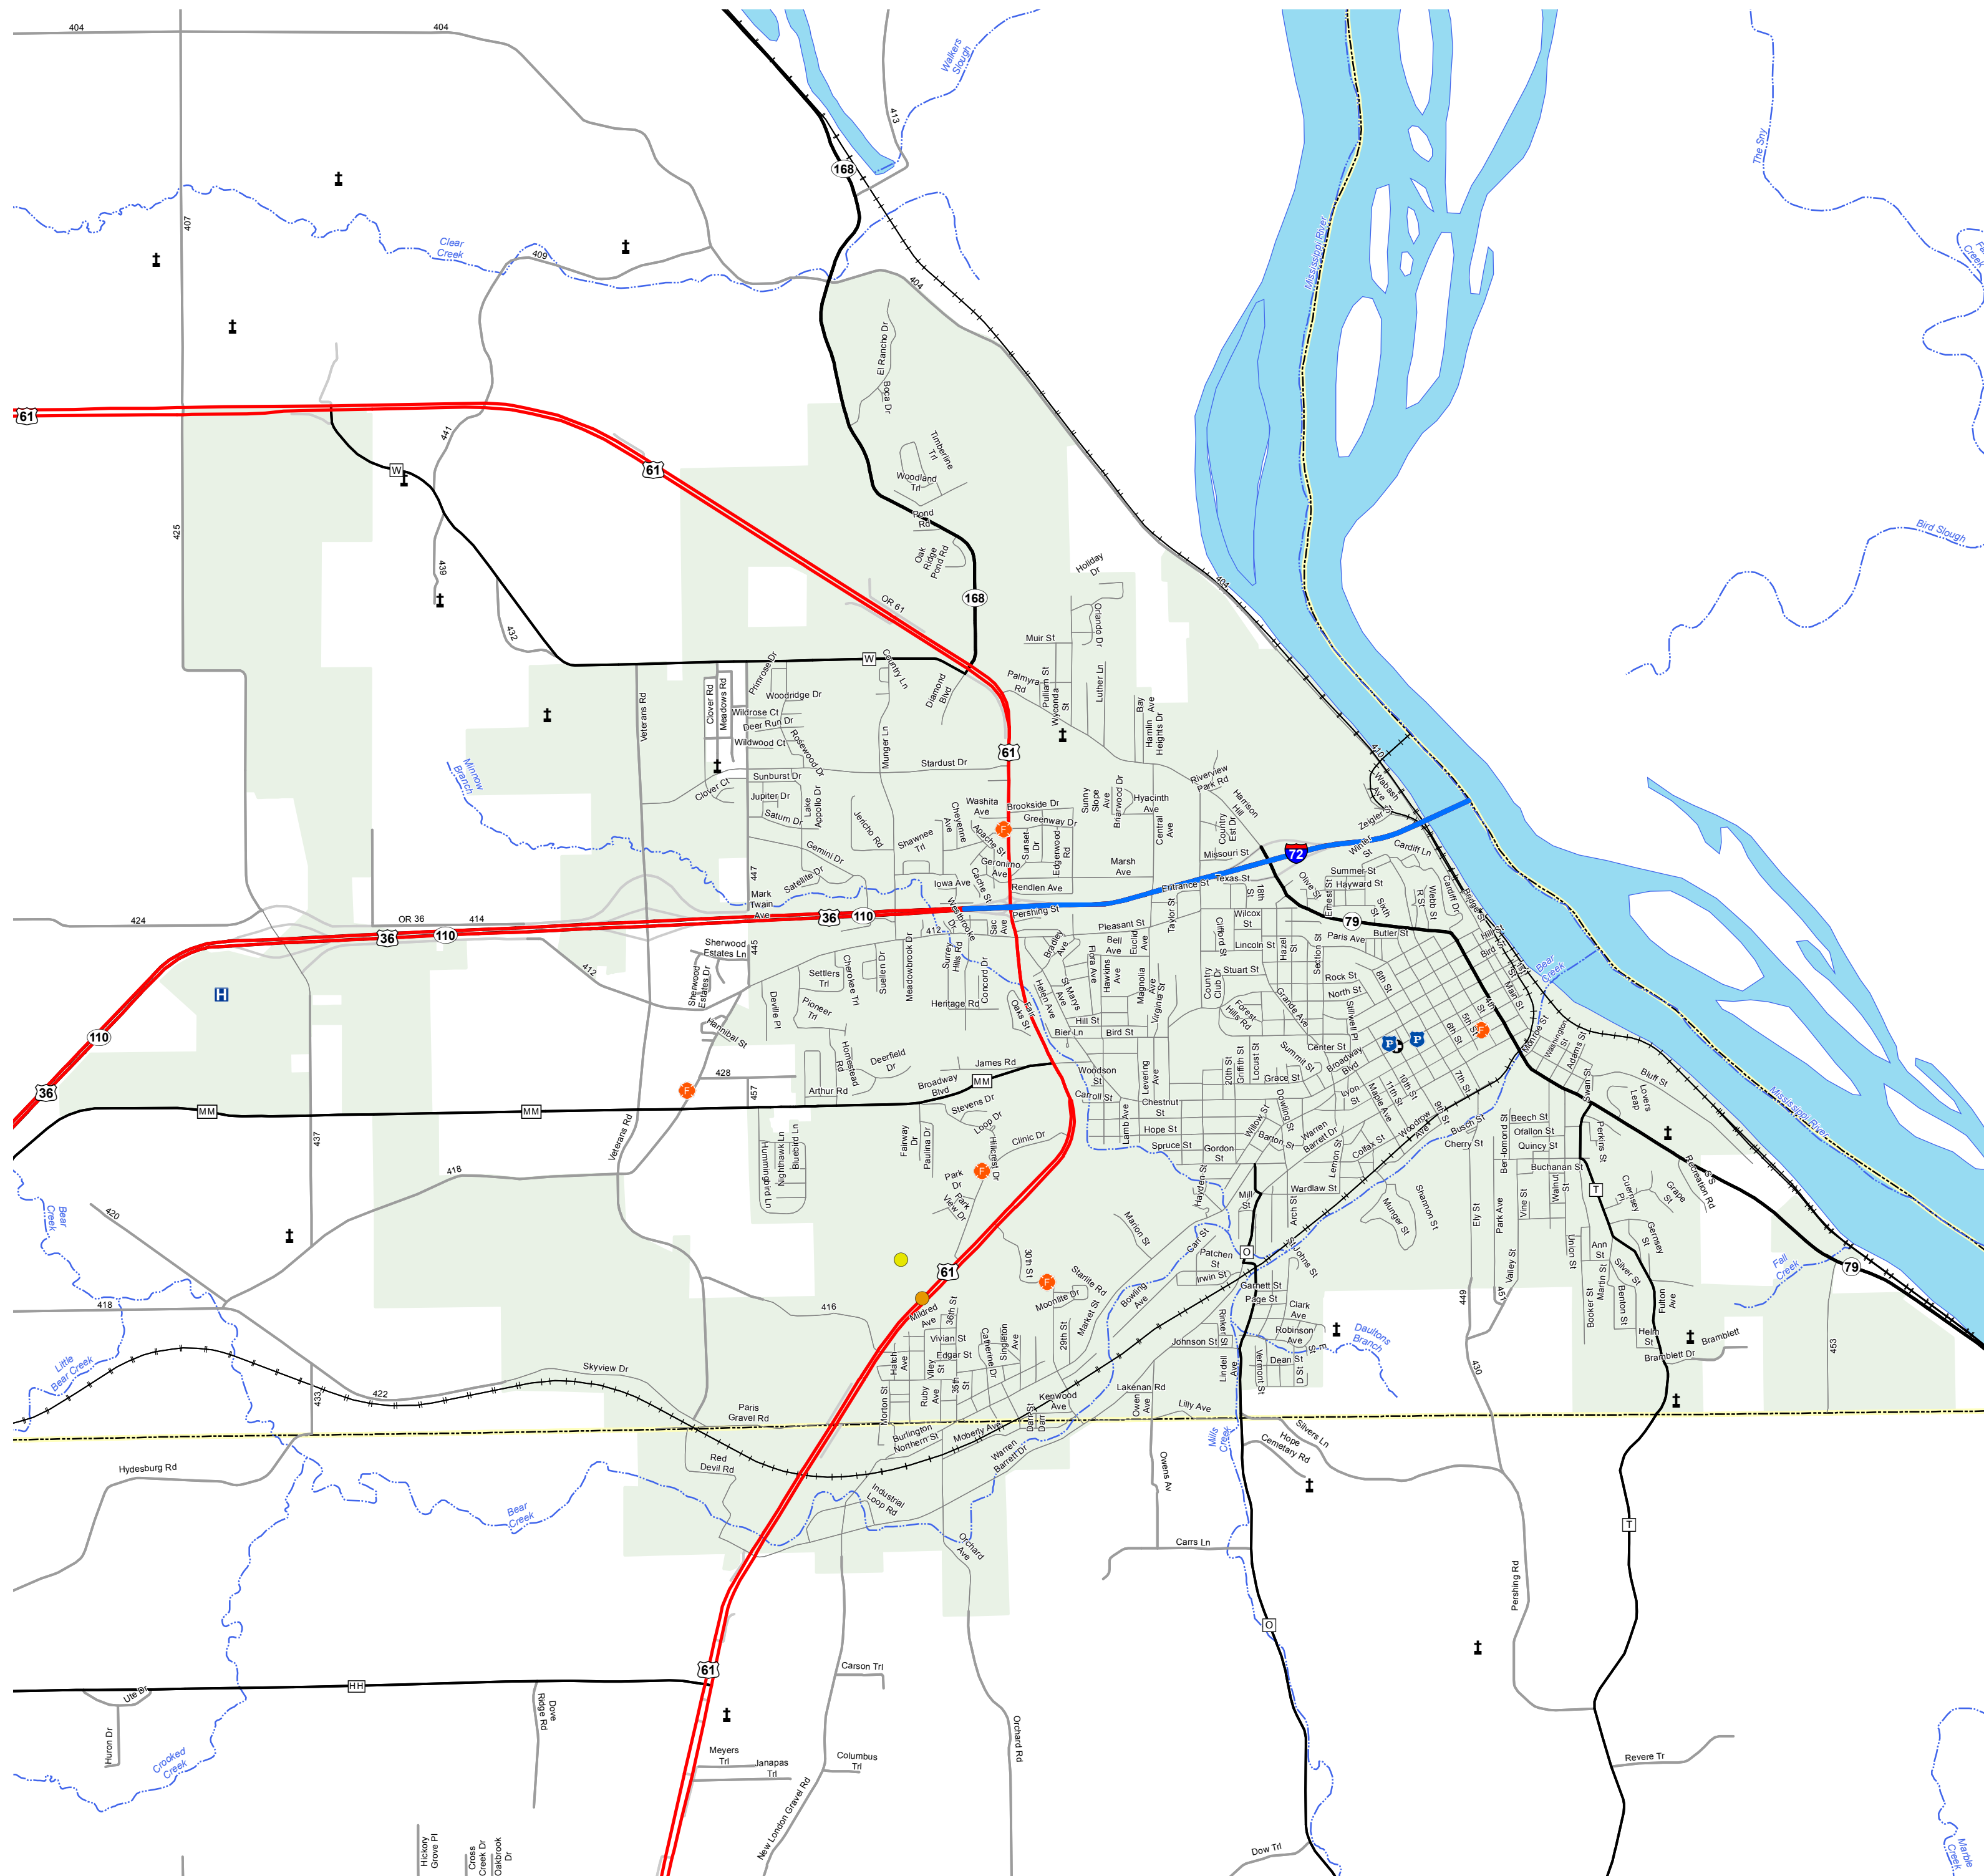

HANNIBAL

MARION COUNTY

MISSOURI

NORTHEAST DISTRICT

2015

- Legend**
- Interstate
 - Interstate Loop
 - US Route
 - Business Route
 - Missouri Route
 - Letter Route
 - County Road
 - Railroad
 - City Street
 - Other Routes
 - River or Stream
 - Lake or Large River
 - City Limits
 - County Boundary
 - Surrounding City Limits
 - Fire Department
 - Law Enforcement
 - MSHP Office
 - County Courthouse
 - Hospital
 - MoDOT Office
 - MoDot Maintenance Building
 - Cemeteries
 - Airport
 - Amtrak Stations