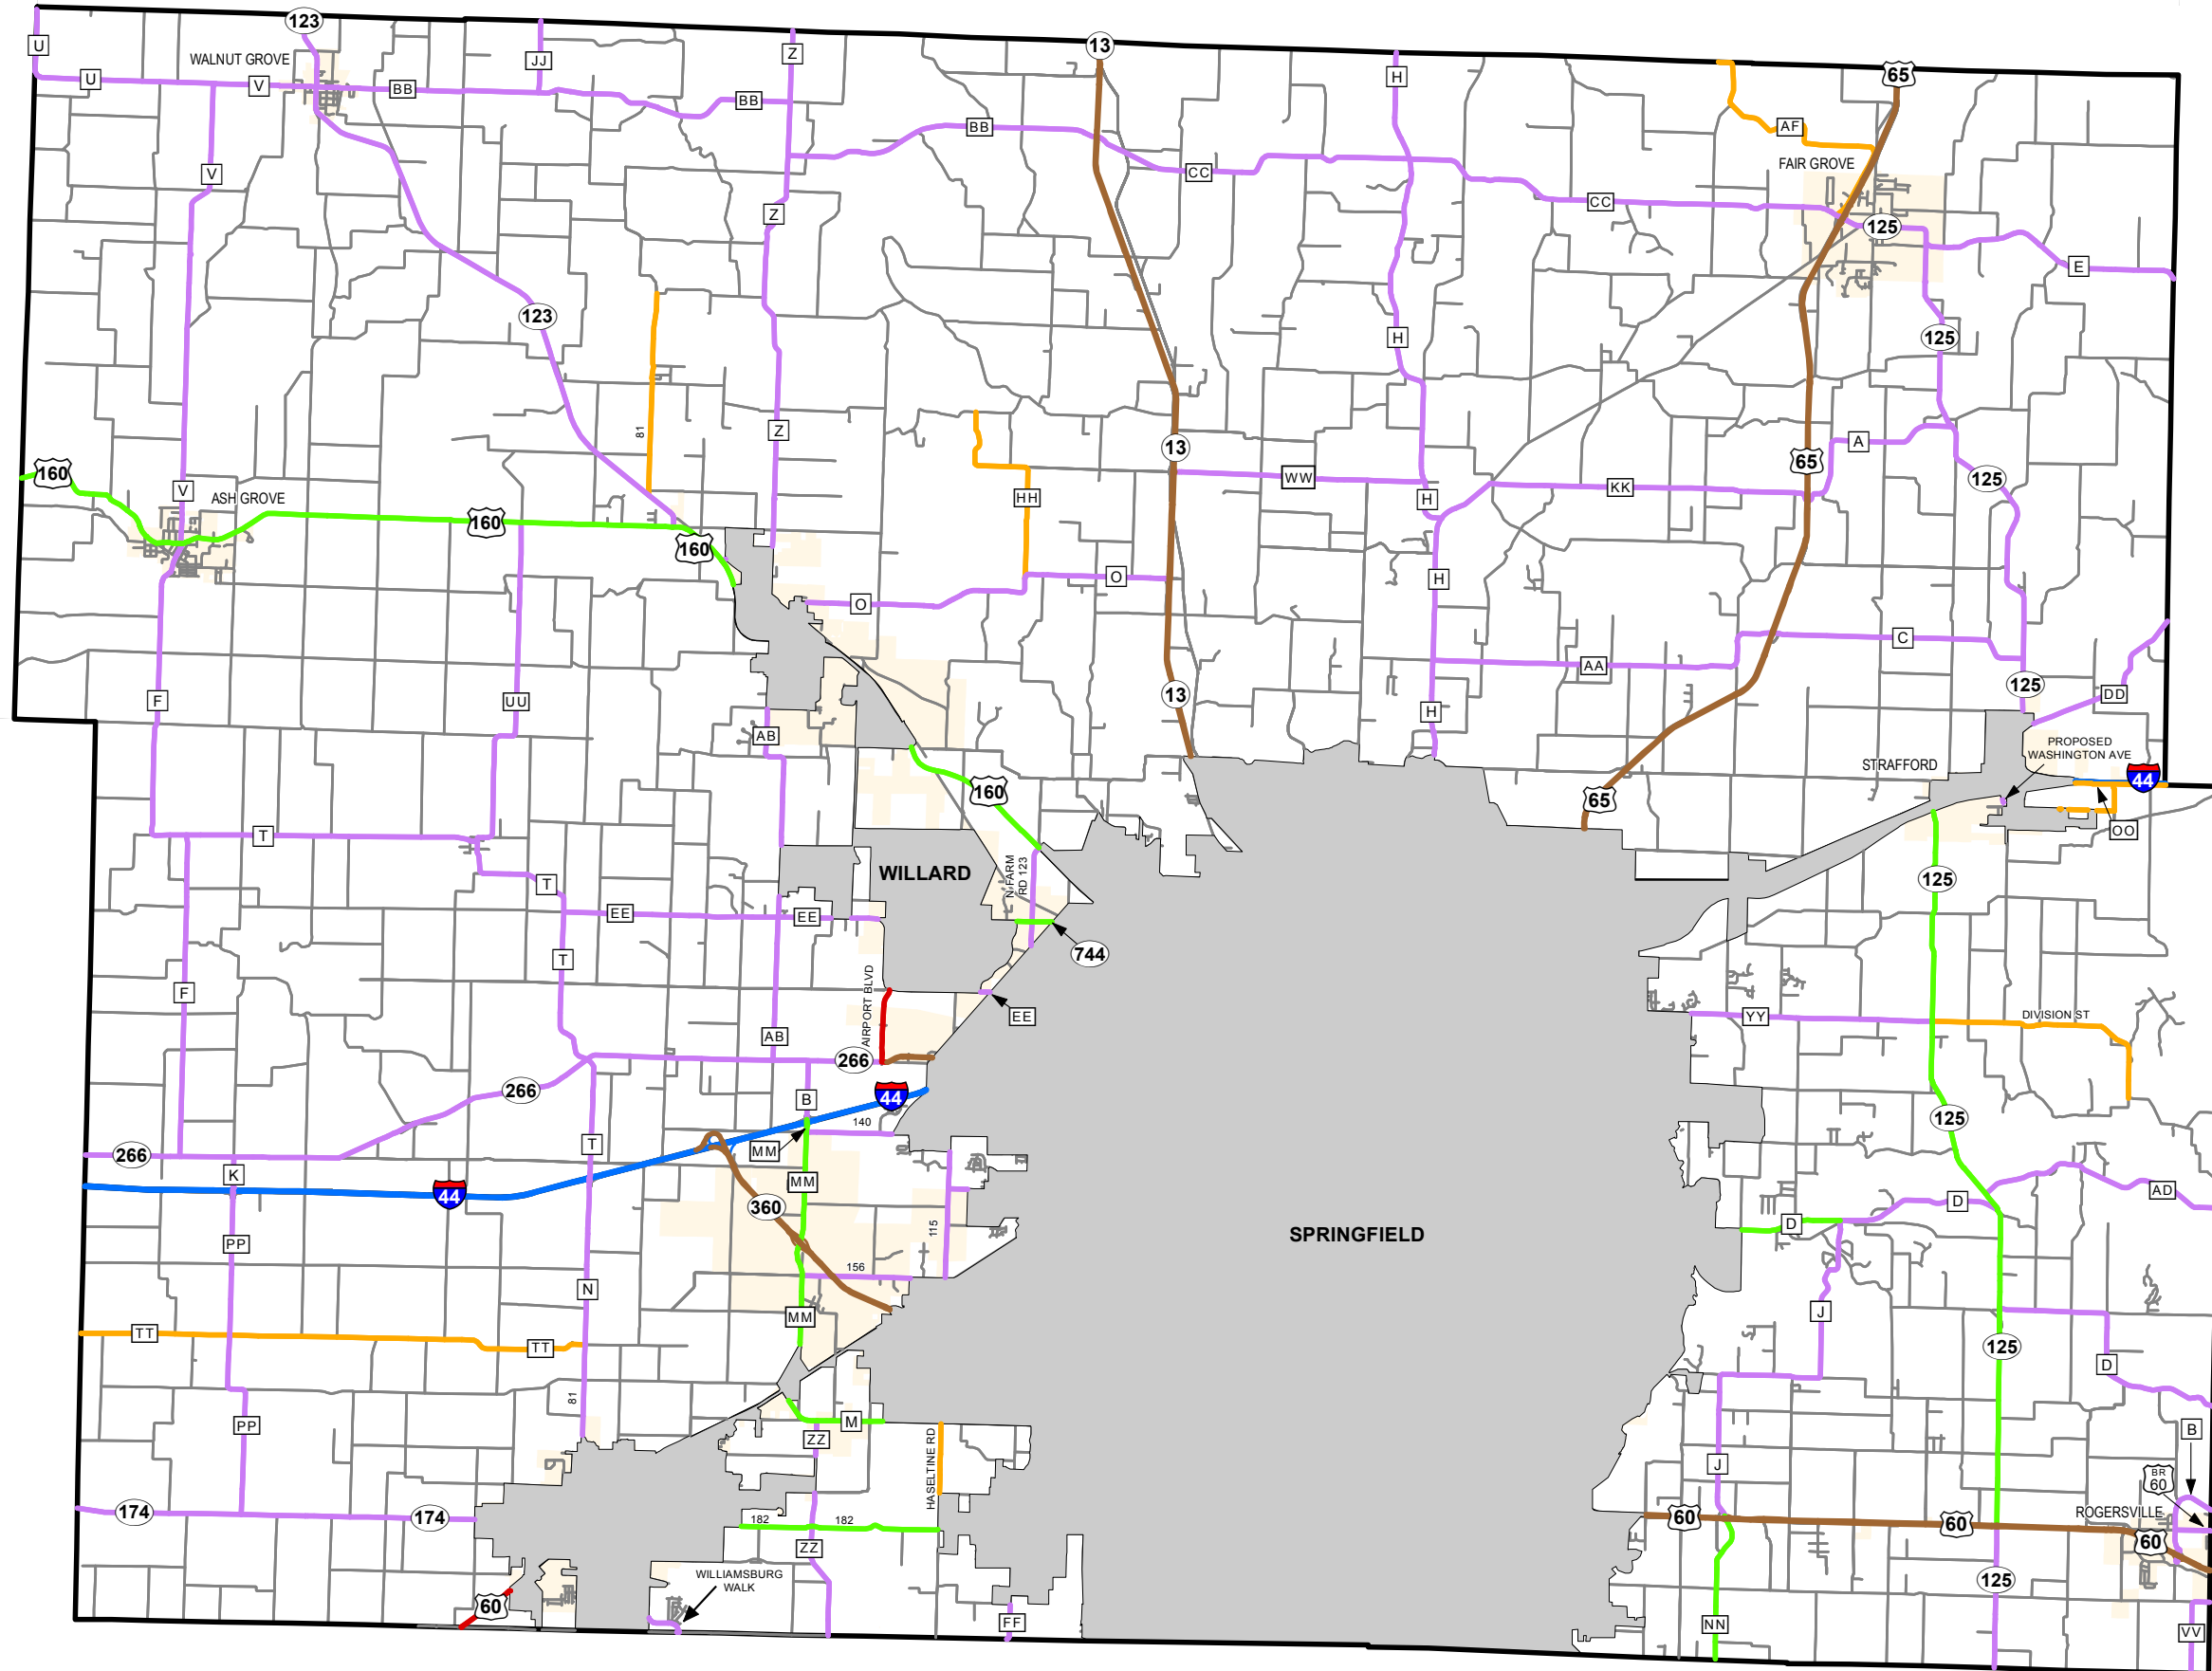

Rural Functional Classification

GREENE COUNTY

Missouri

FUNCTIONAL CLASS

- Interstate —
- Other Freeway and Expressway —
- Other Principal Arterial —
- Minor Arterial —
- Major Collector —
- Minor Collector —
- Local —

CITY

URBAN AREA

Federal-Aid highways exclude local roads and rural minor collectors.

Transportation Planning
 105 W. Capitol Ave.
 Jefferson City, MO 65102
 Phone (573) 526-5478
 Fax (573) 526-8052

Approved October 13, 2017