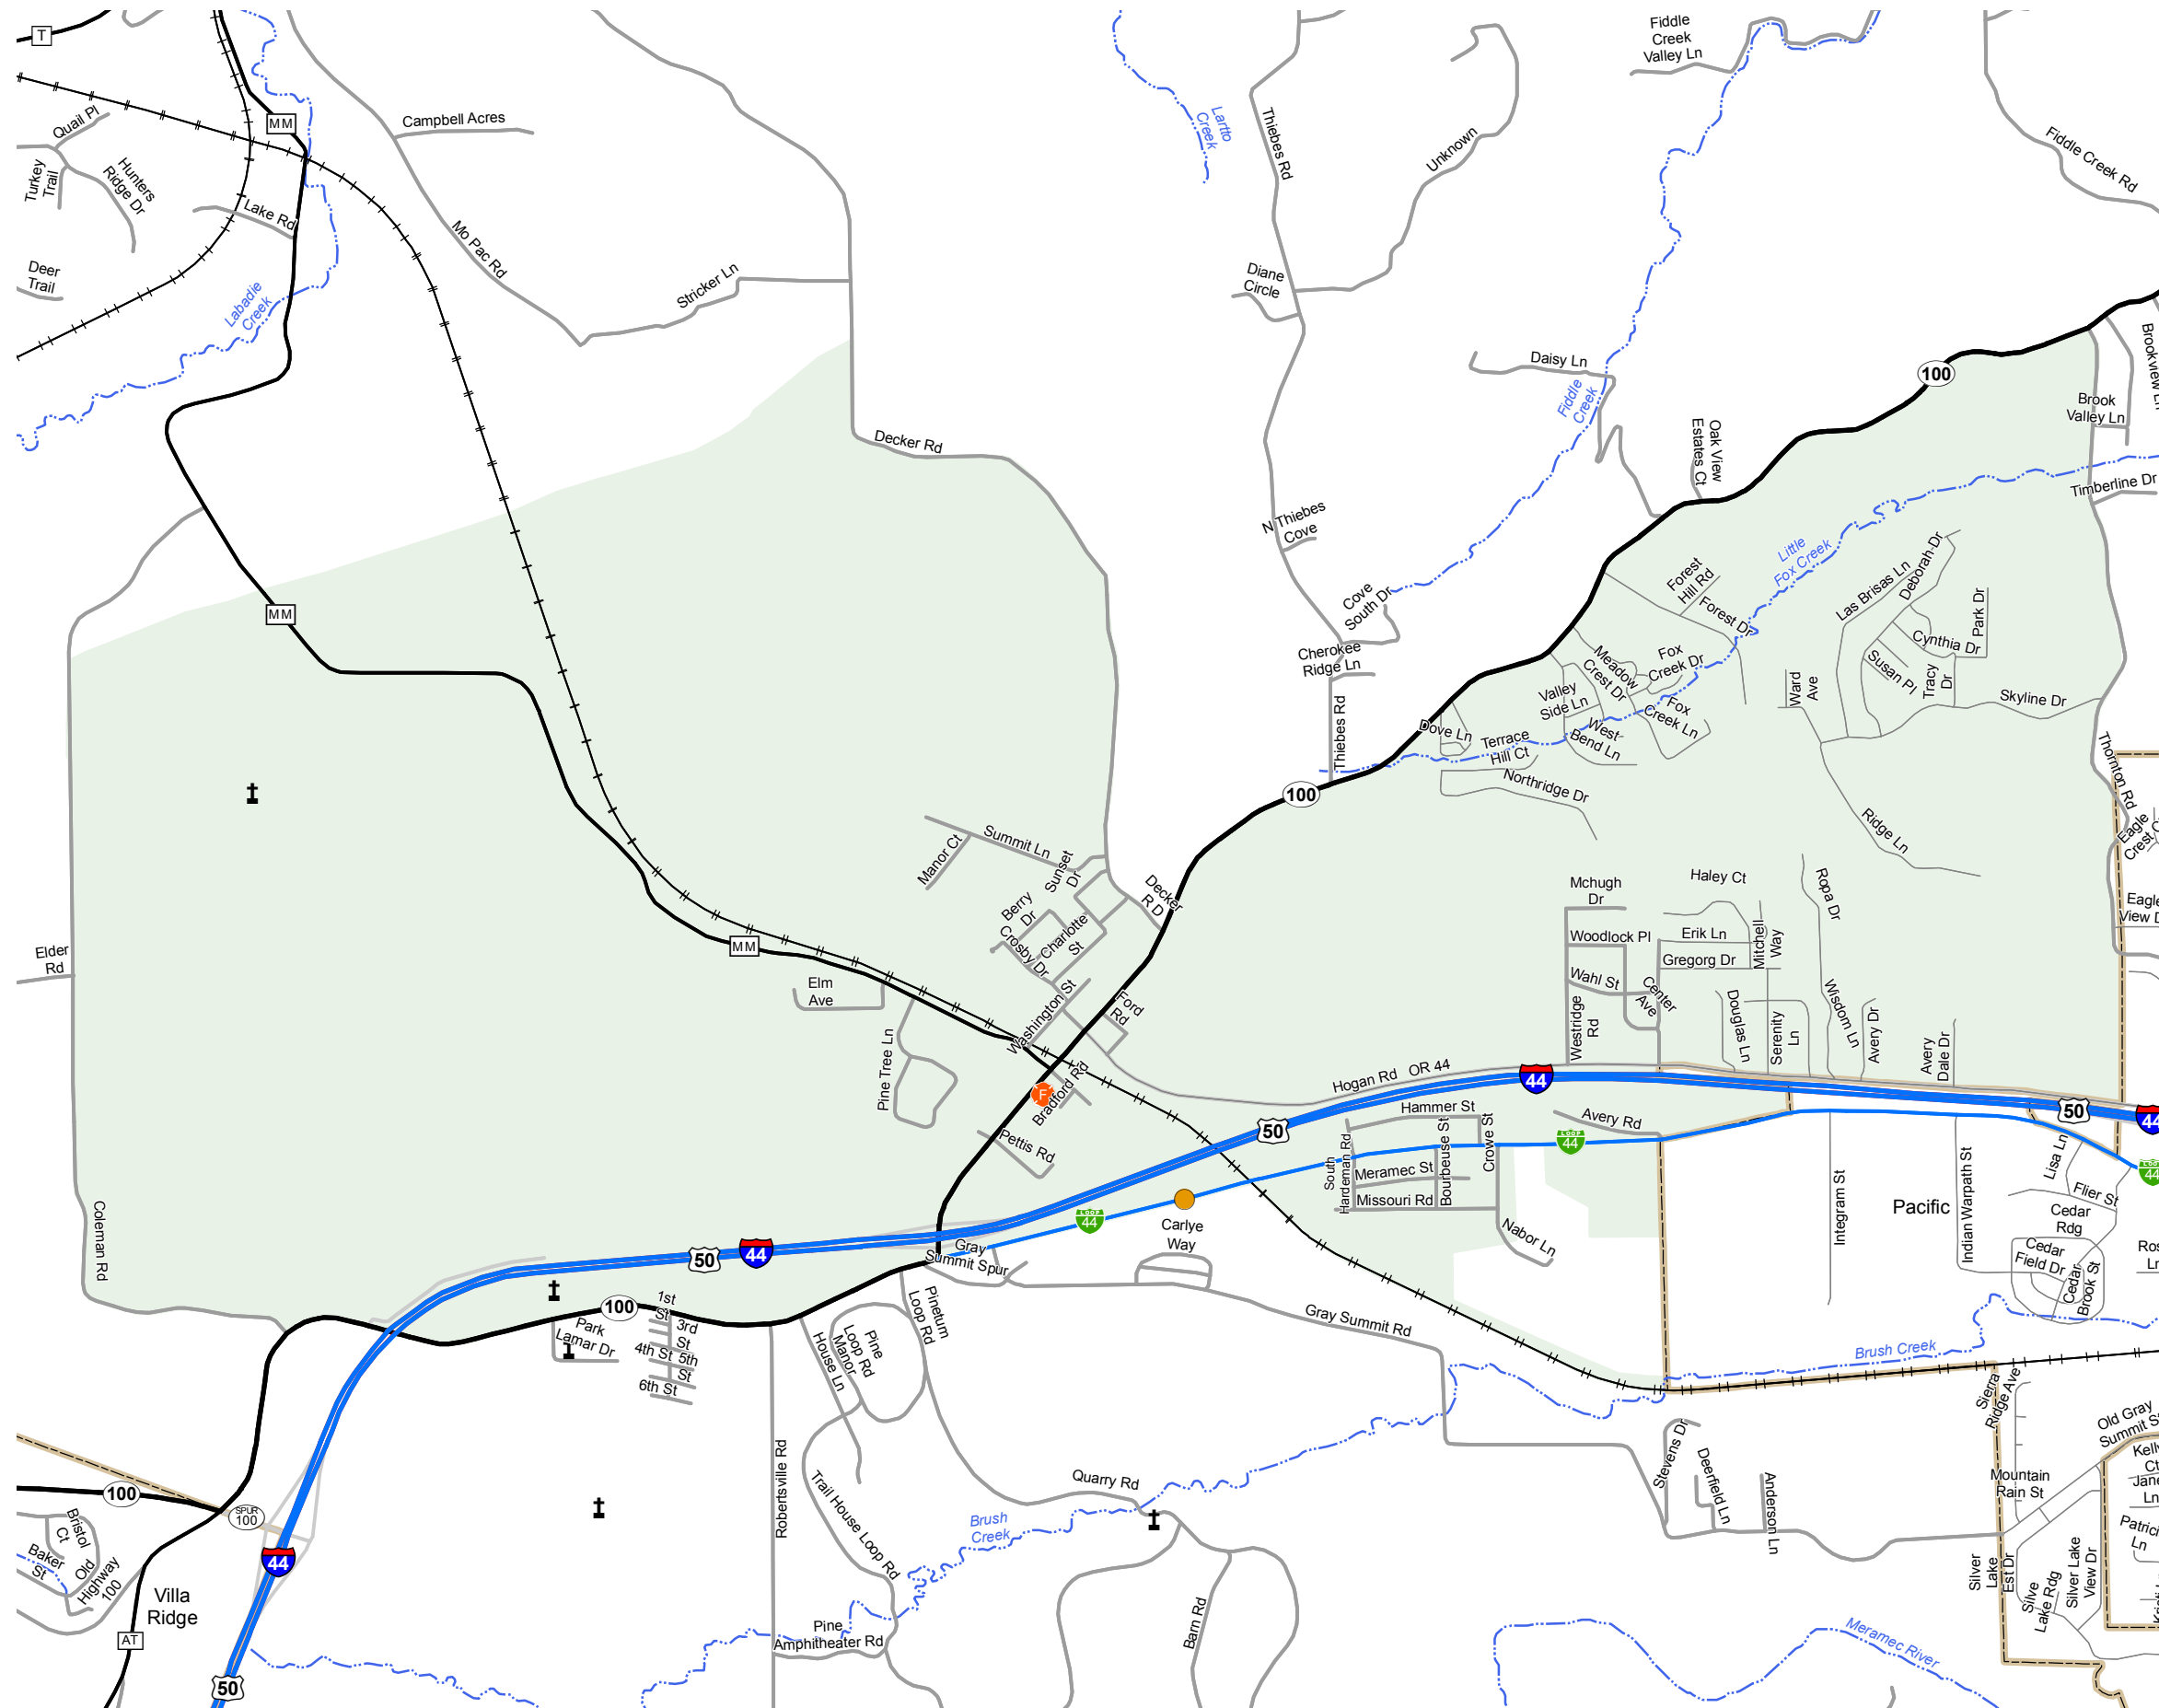

GRAY SUMMIT

FRANKLIN COUNTY

MISSOURI

ST. LOUIS DISTRICT

2015

Legend

- Interstate
- Interstate Loop
- US Route
- Business Route
- Missouri Route
- Letter Route
- County Road
- Railroad
- City Street
- Other Routes
- River or Stream
- Lake or Large River
- City Limits
- County Boundary
- Surrounding City Limits
- Fire Department
- Law Enforcement
- MSHP Office
- County Courthouse
- Hospital
- MoDOT Office
- MoDot Maintenance Building
- Cemeteries
- Airport
- Amtrak Stations