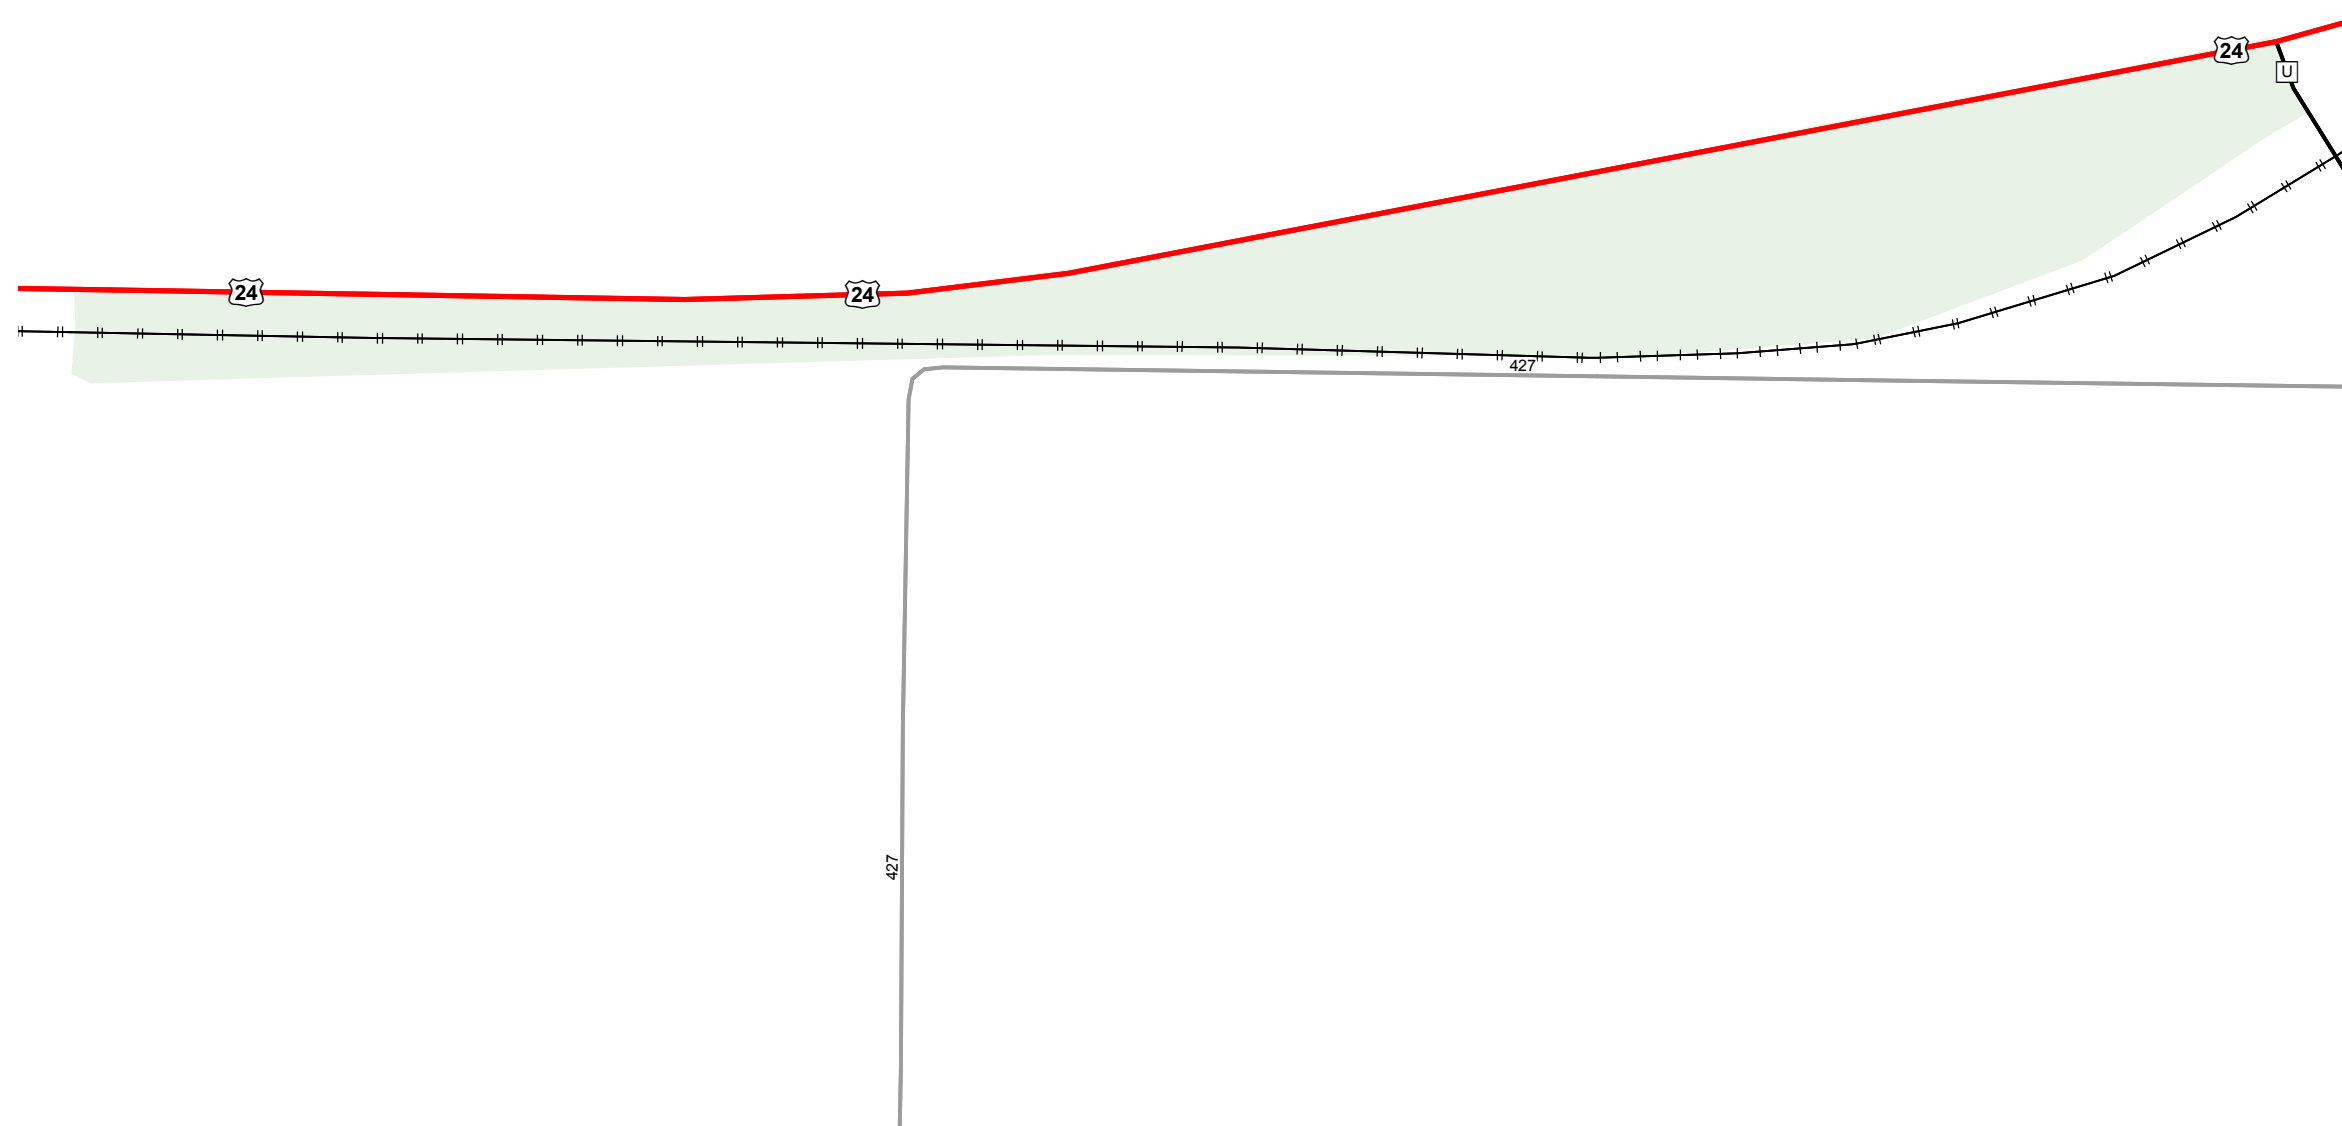

GOSS

MONROE COUNTY

MISSOURI

NORTHEAST DISTRICT

2015

Legend

- Interstate
- Interstate Loop
- US Route
- Business Route
- Missouri Route
- Letter Route
- County Road
- Railroad
- City Street
- Other Routes
- River or Stream
- Lake or Large River
- City Limits
- County Boundary
- Surrounding City Limits