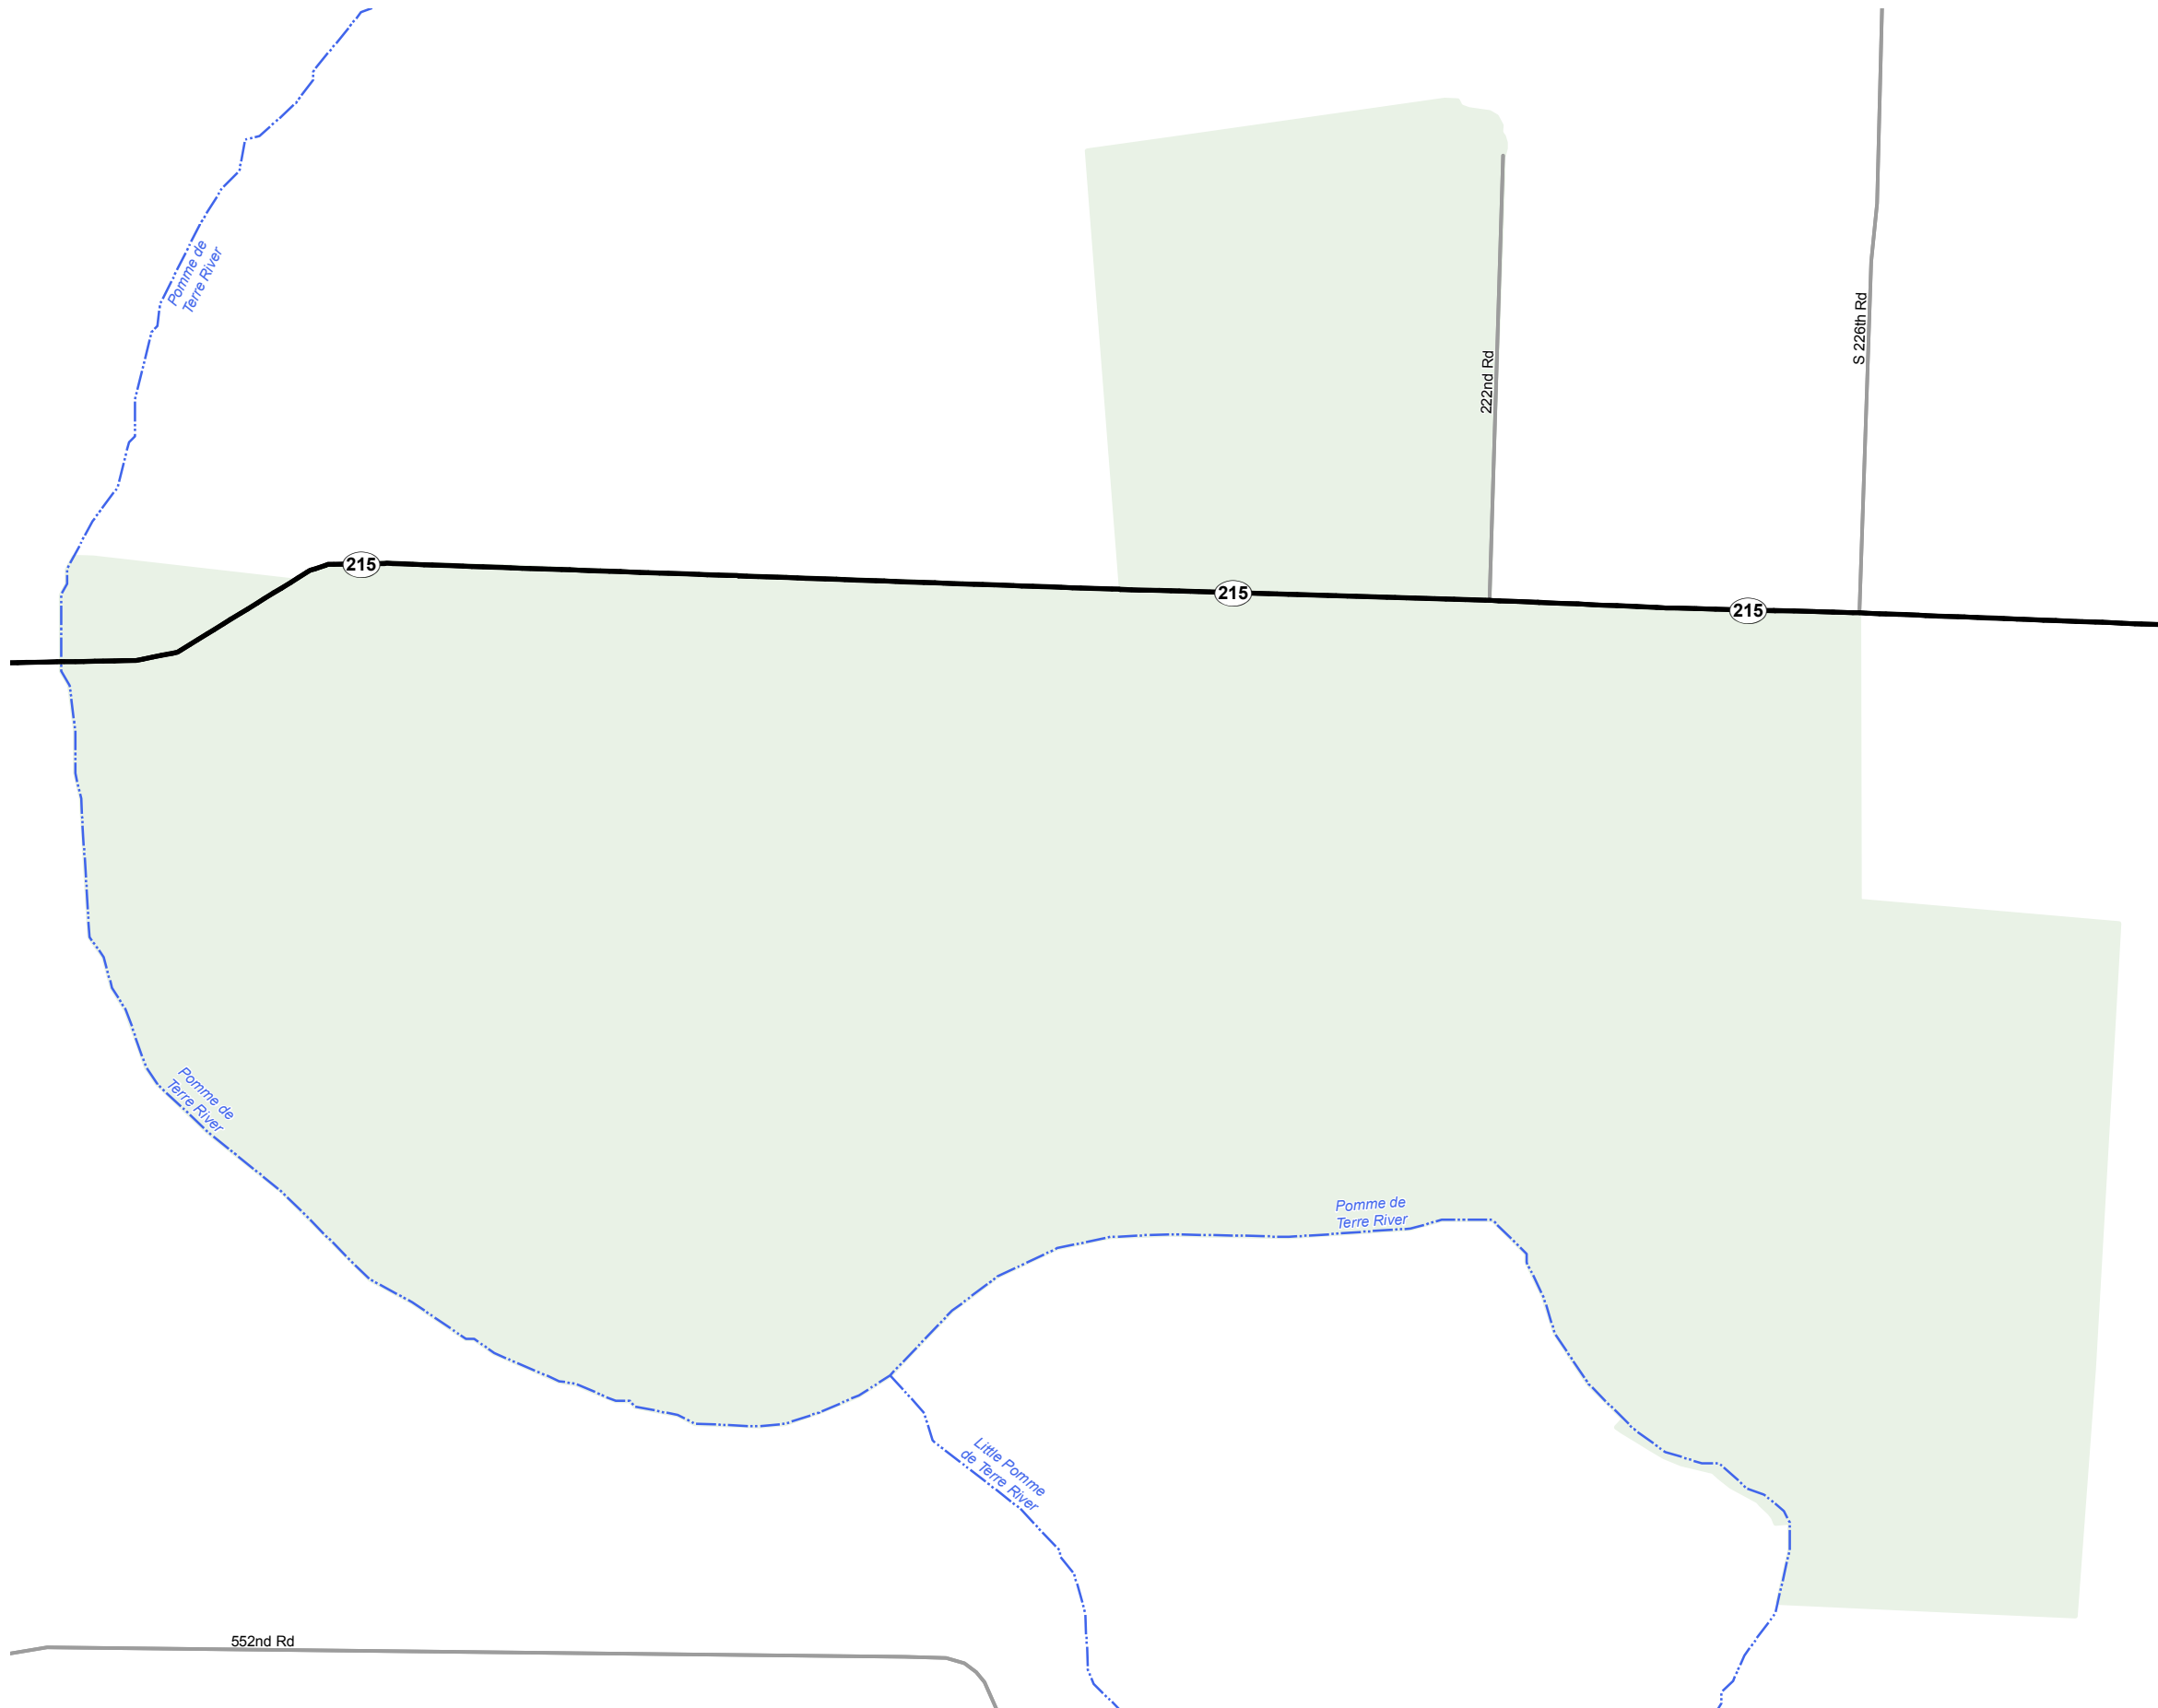

GOODNIGHT

POLK COUNTY
MISSOURI
SOUTHWEST DISTRICT

2015

Legend

- Interstate
- Interstate Loop
- US Route
- Business Route
- Missouri Route
- Letter Route
- County Road
- Railroad
- City Street
- Other Routes
- River or Stream
- Lake or Large River
- City Limits
- County Boundary
- Surrounding City Limits