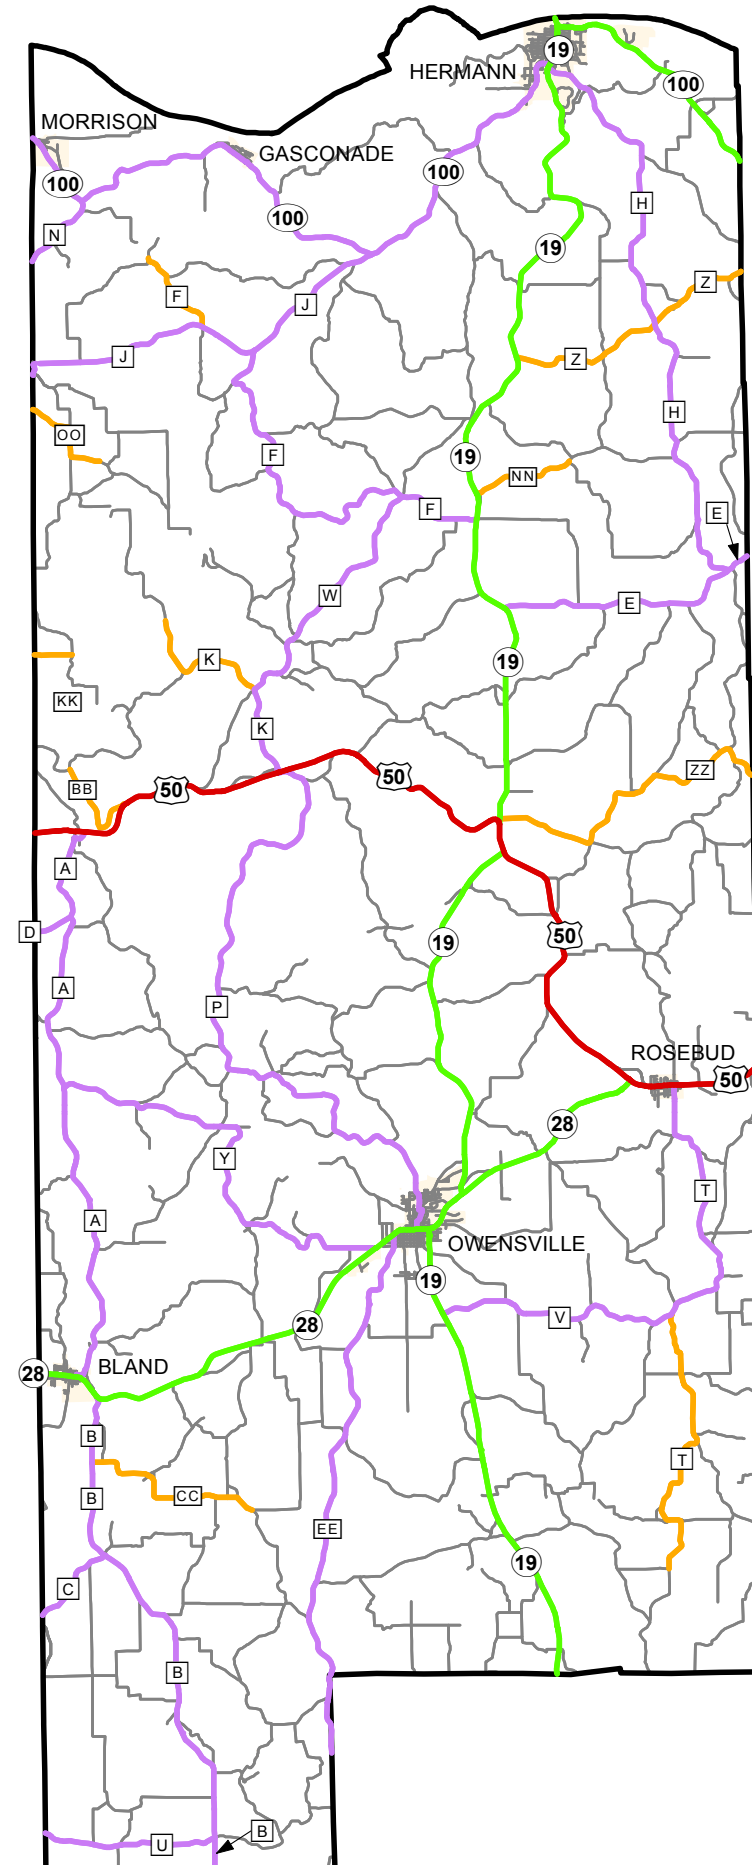

Rural Functional Classification

GASCONADE COUNTY

Missouri

FUNCTIONAL CLASS

- Interstate —
- Other Freeway and Expressway —
- Other Principal Arterial —
- Minor Arterial —
- Major Collector —
- Minor Collector —
- Local —

CITY

URBAN AREA

Federal-Aid highways exclude local roads and rural minor collectors.

Transportation Planning
 105 W. Capitol Ave.
 Jefferson City, MO 65102
 Phone (573) 526-5478
 Fax (573) 526-8052

Approved October 5, 2017