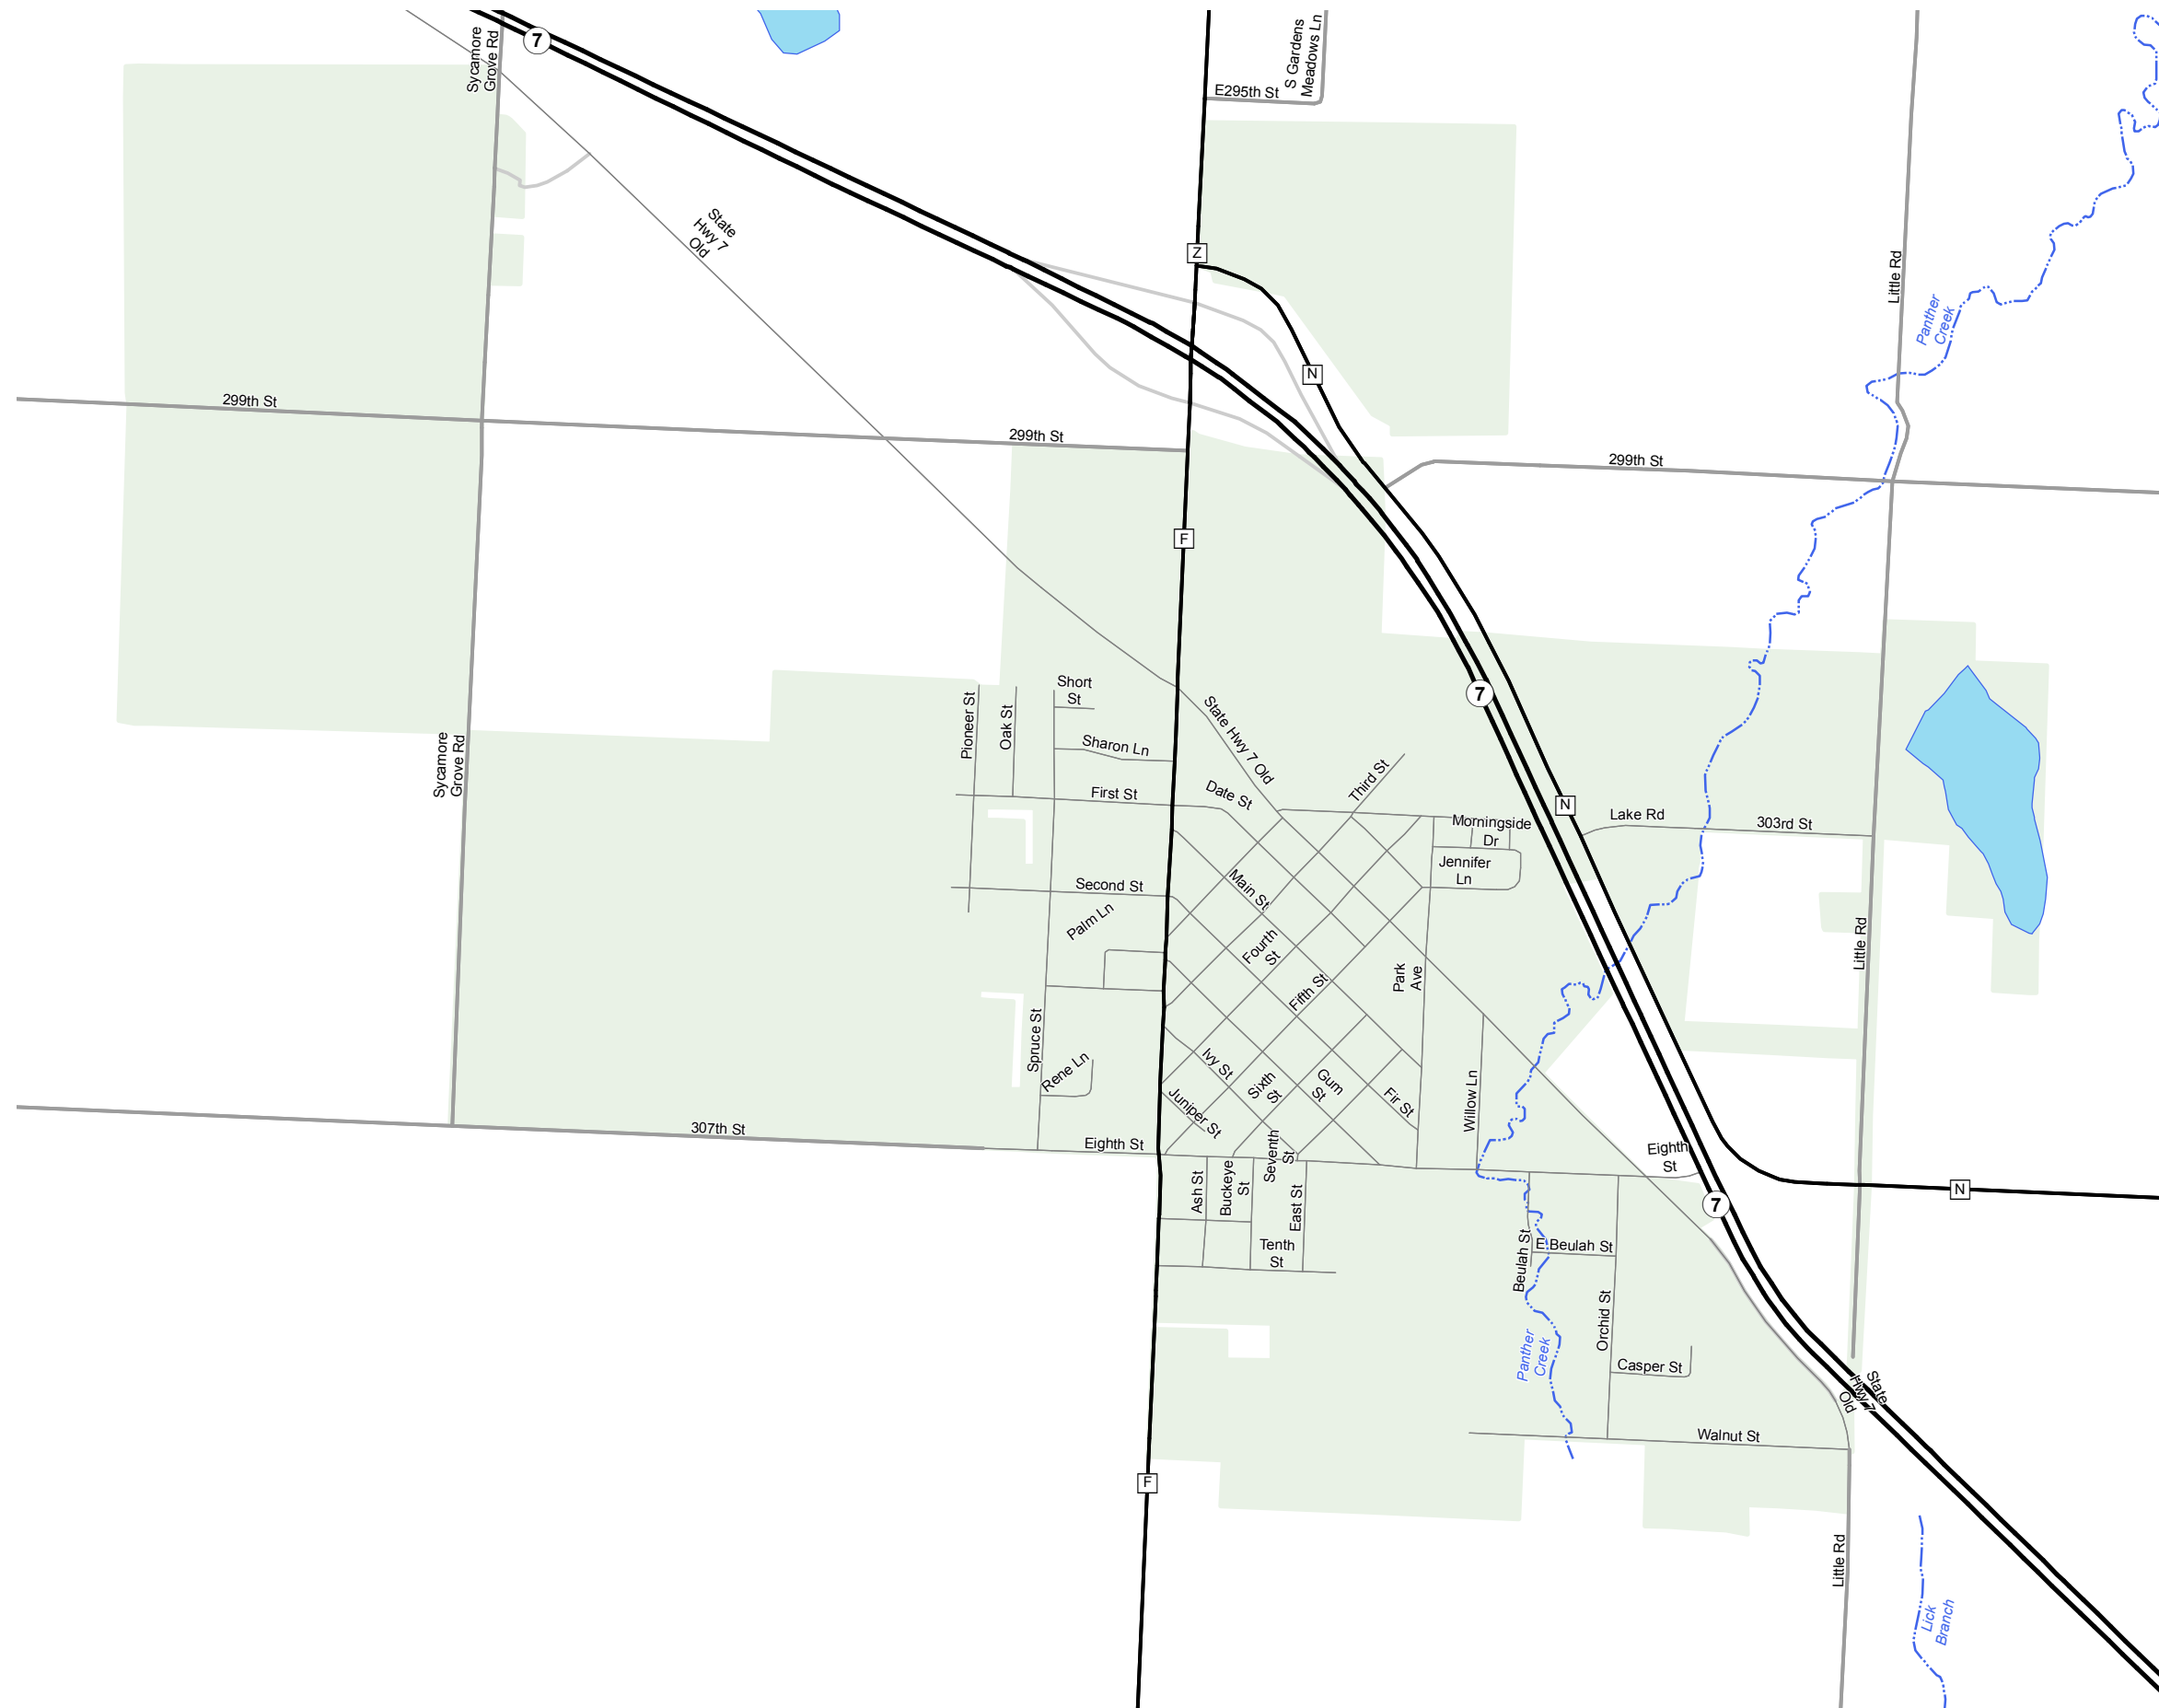

GARDEN CITY

CASS COUNTY

MISSOURI

KANSAS CITY DISTRICT

2015

Legend

- Interstate
- Interstate Loop
- US Route
- Business Route
- Missouri Route
- Letter Route
- County Road
- Railroad
- City Street
- Other Routes
- River or Stream
- Lake or Large River
- City Limits
- County Boundary
- Surrounding City Limits