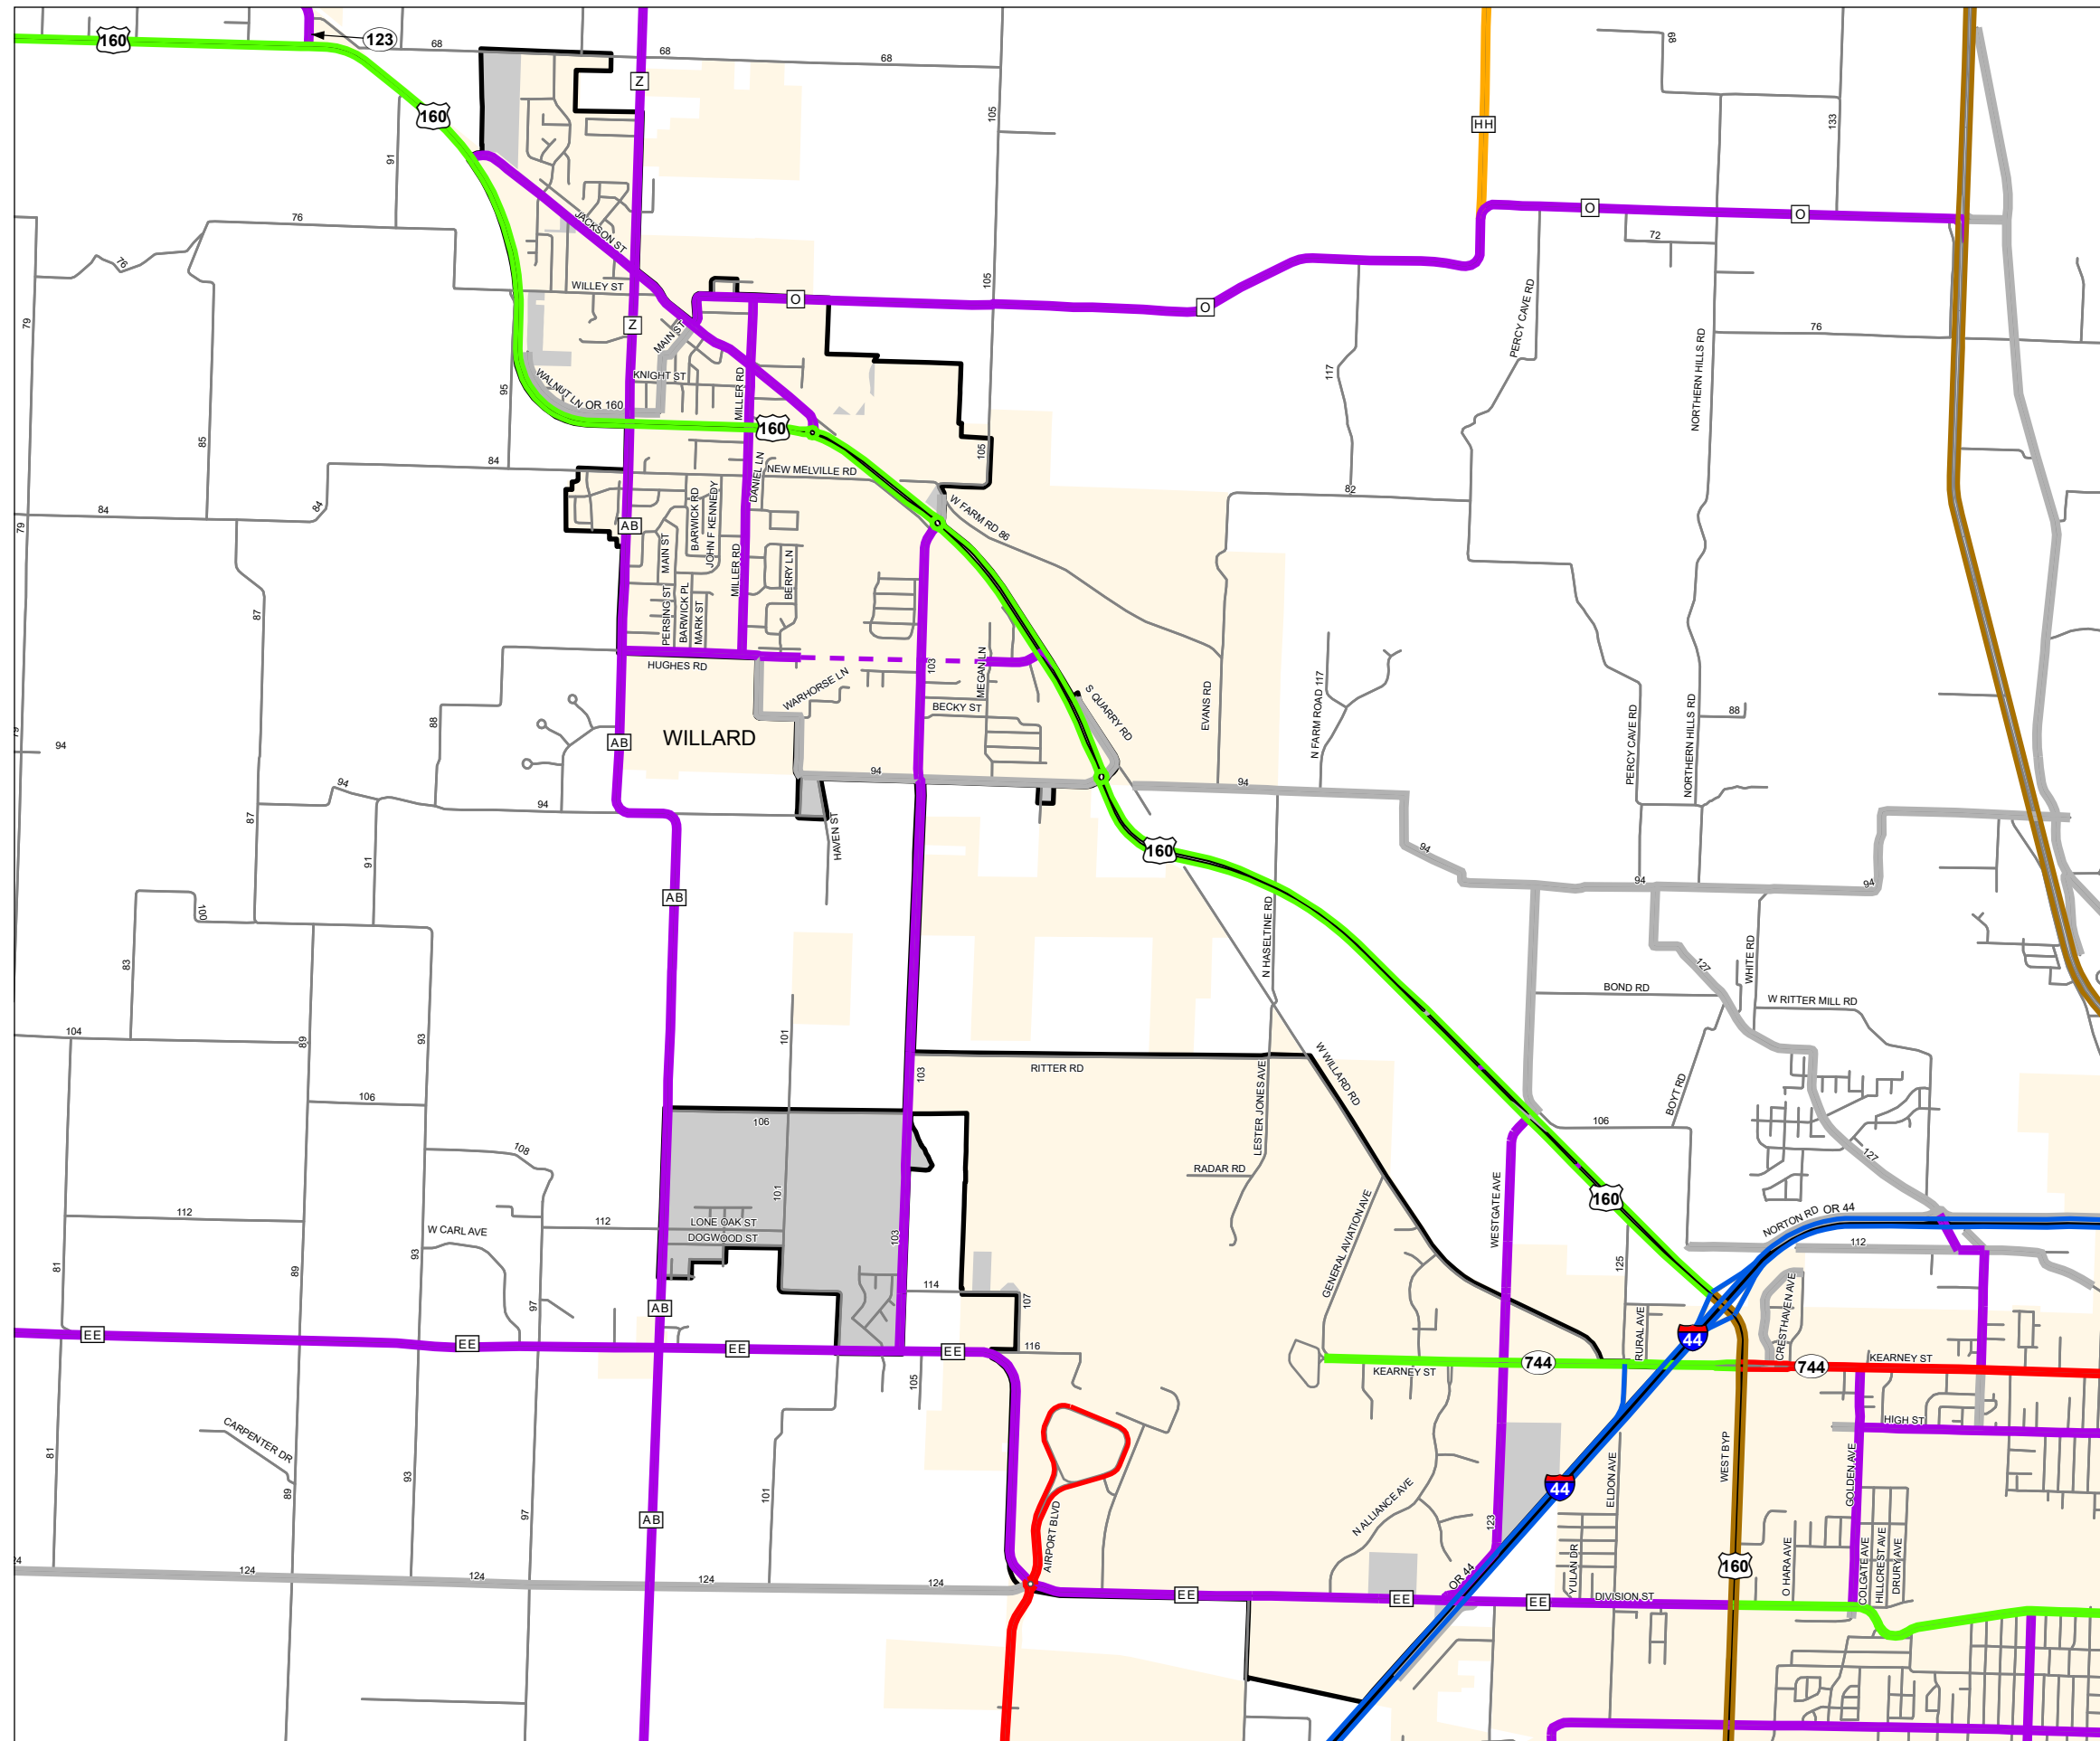

Functional Classification System

WILLARD

Greene County

Missouri

FUNCTIONAL CLASS	
Interstate	
Other Freeway and Expressway	
Other Principal Arterial	
Minor Arterial	
Major Collector	
Minor Collector	
Local	
CITY	
URBAN AREA	

Federal-Aid highways exclude local roads and rural minor collectors.

Transportation Planning
 105 W. Capitol Ave.
 Jefferson City, MO 65102
 Phone (573) 526-5478
 Fax (573) 526-8052

Approved April 24, 2026

Path: Z:\FunctionalClassMaps\FunctionalClassMaps\FCMaps.aprx