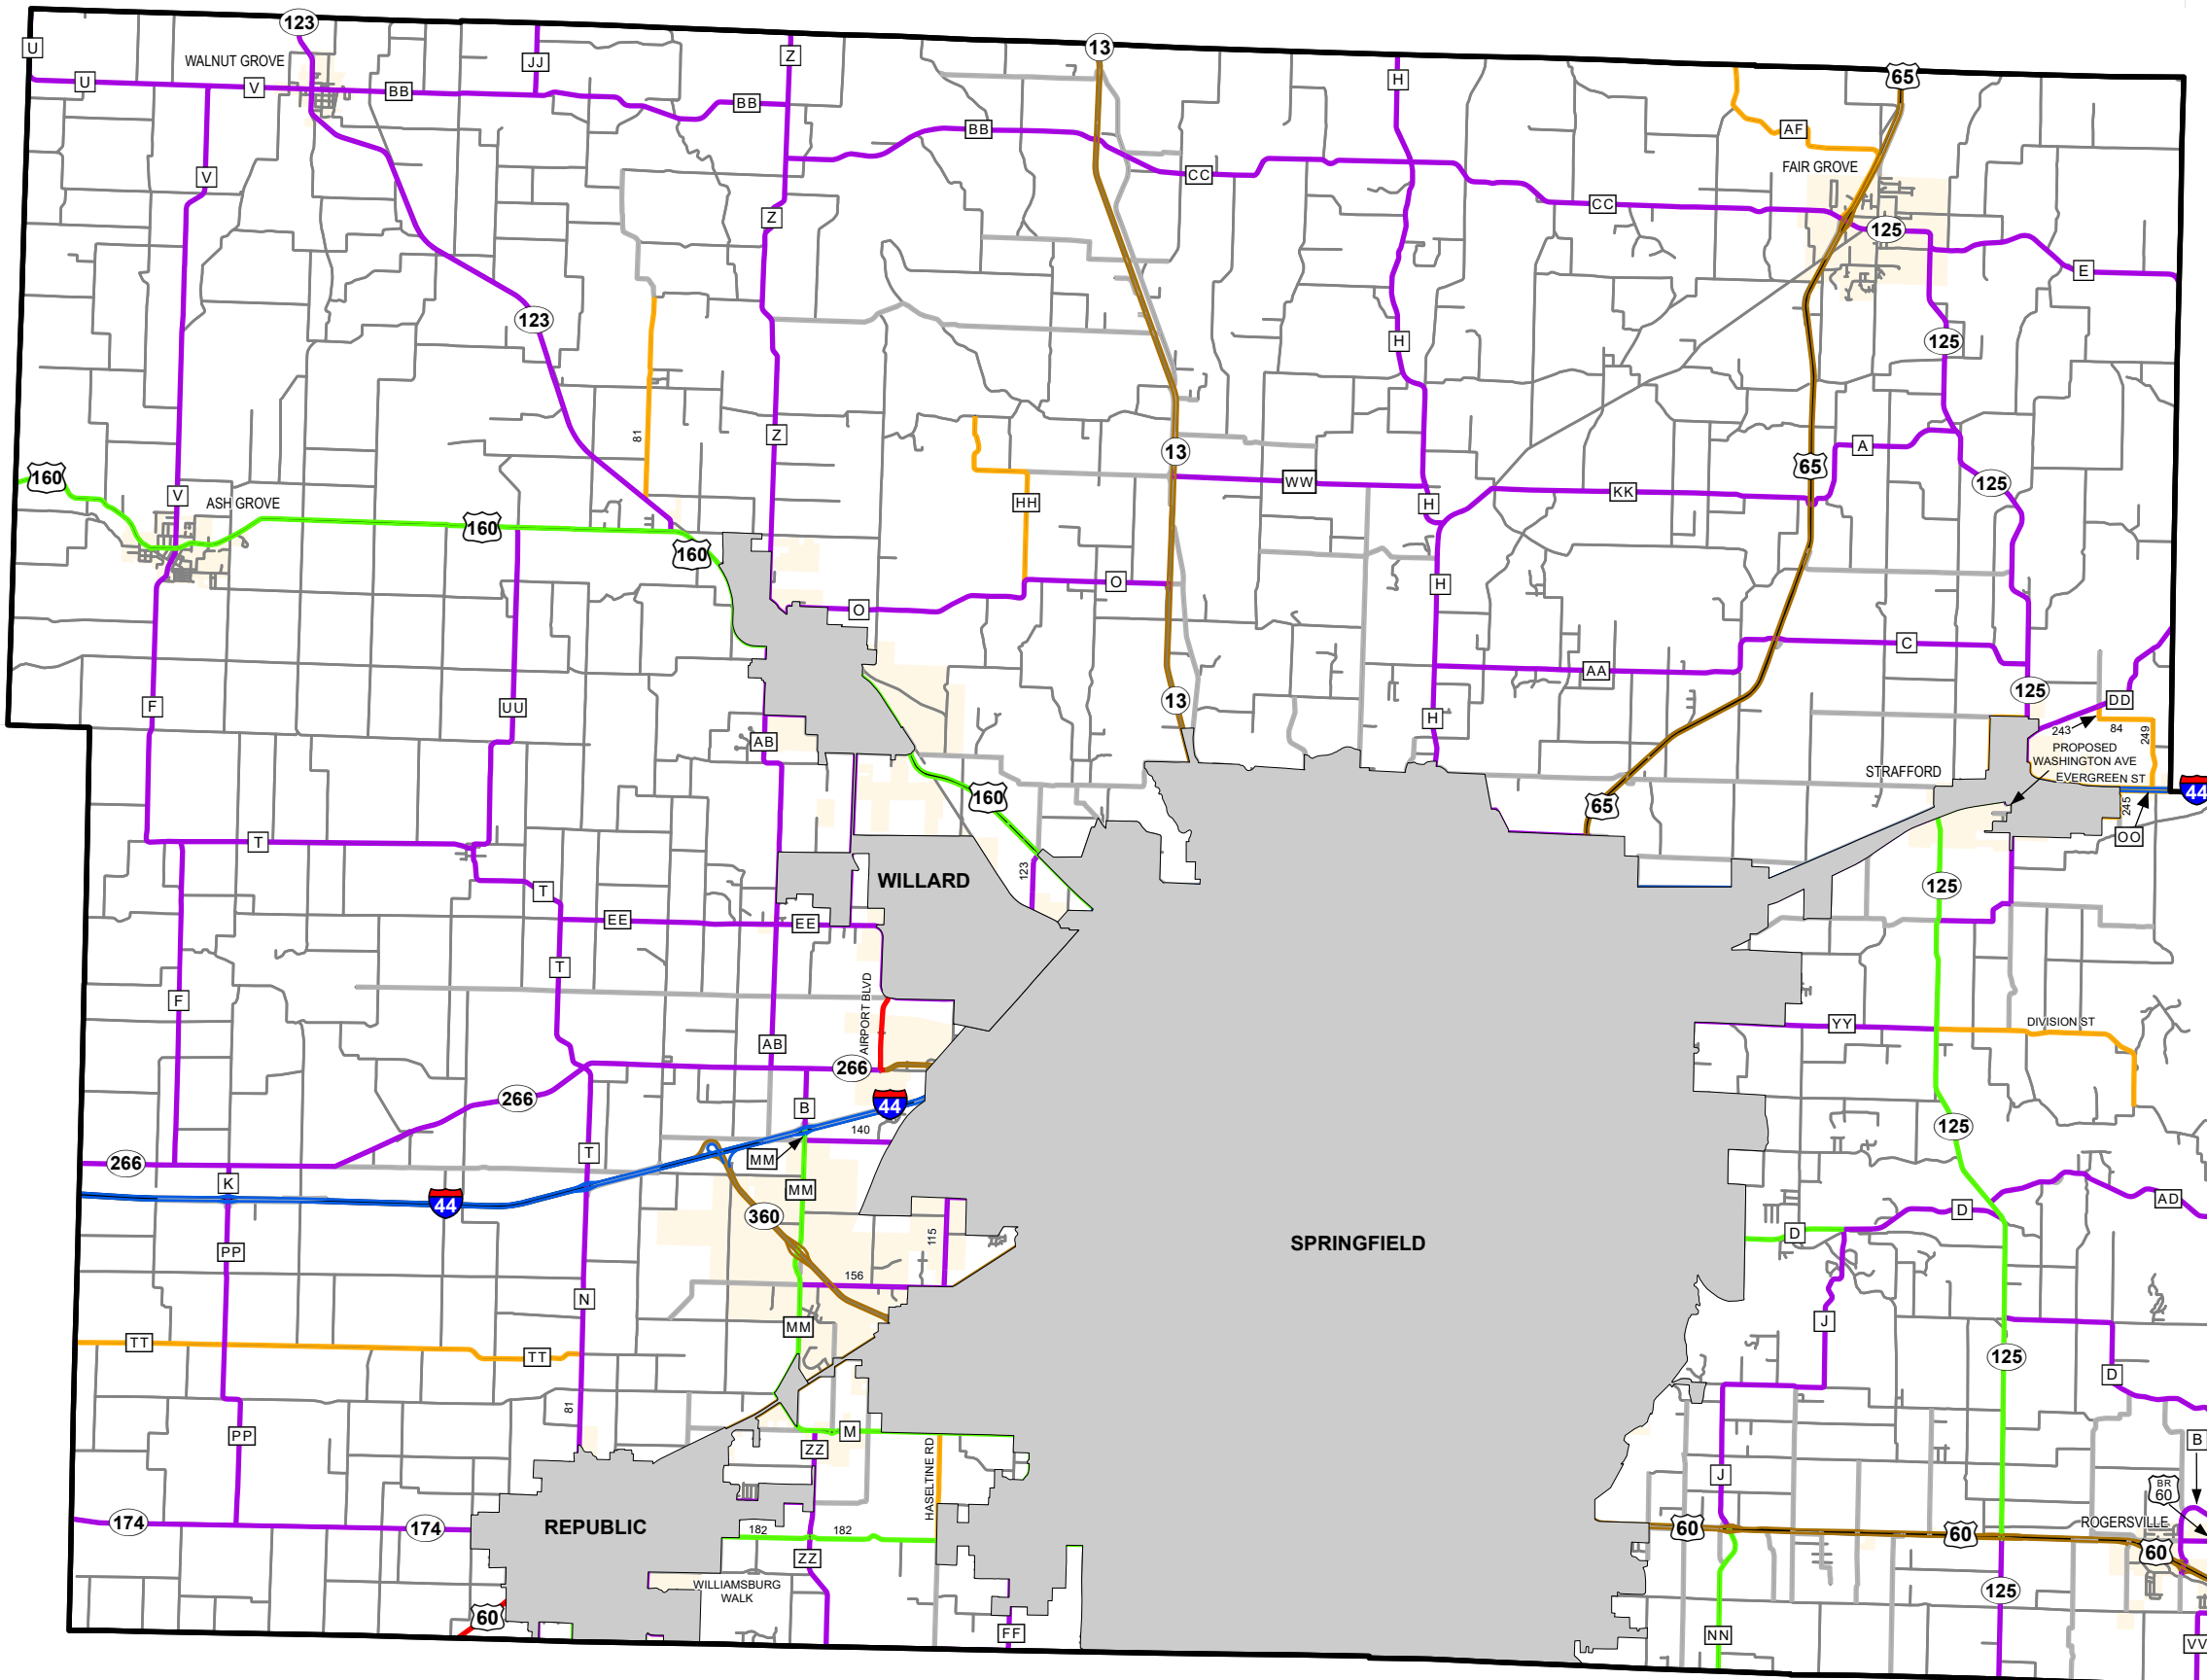

Rural Functional Classification

GREENE COUNTY

Missouri

FUNCTIONAL CLASS

- Interstate —
- Other Freeway and Expressway —
- Other Principal Arterial —
- Minor Arterial —
- Major Collector —
- Minor Collector —
- Local —

CITY

URBAN AREA

Federal-Aid highways exclude local roads and rural minor collectors.

Transportation Planning
 105 W. Capitol Ave.
 Jefferson City, MO 65102
 Phone (573) 526-5478
 Fax (573) 526-8052

Approved April 24, 2026