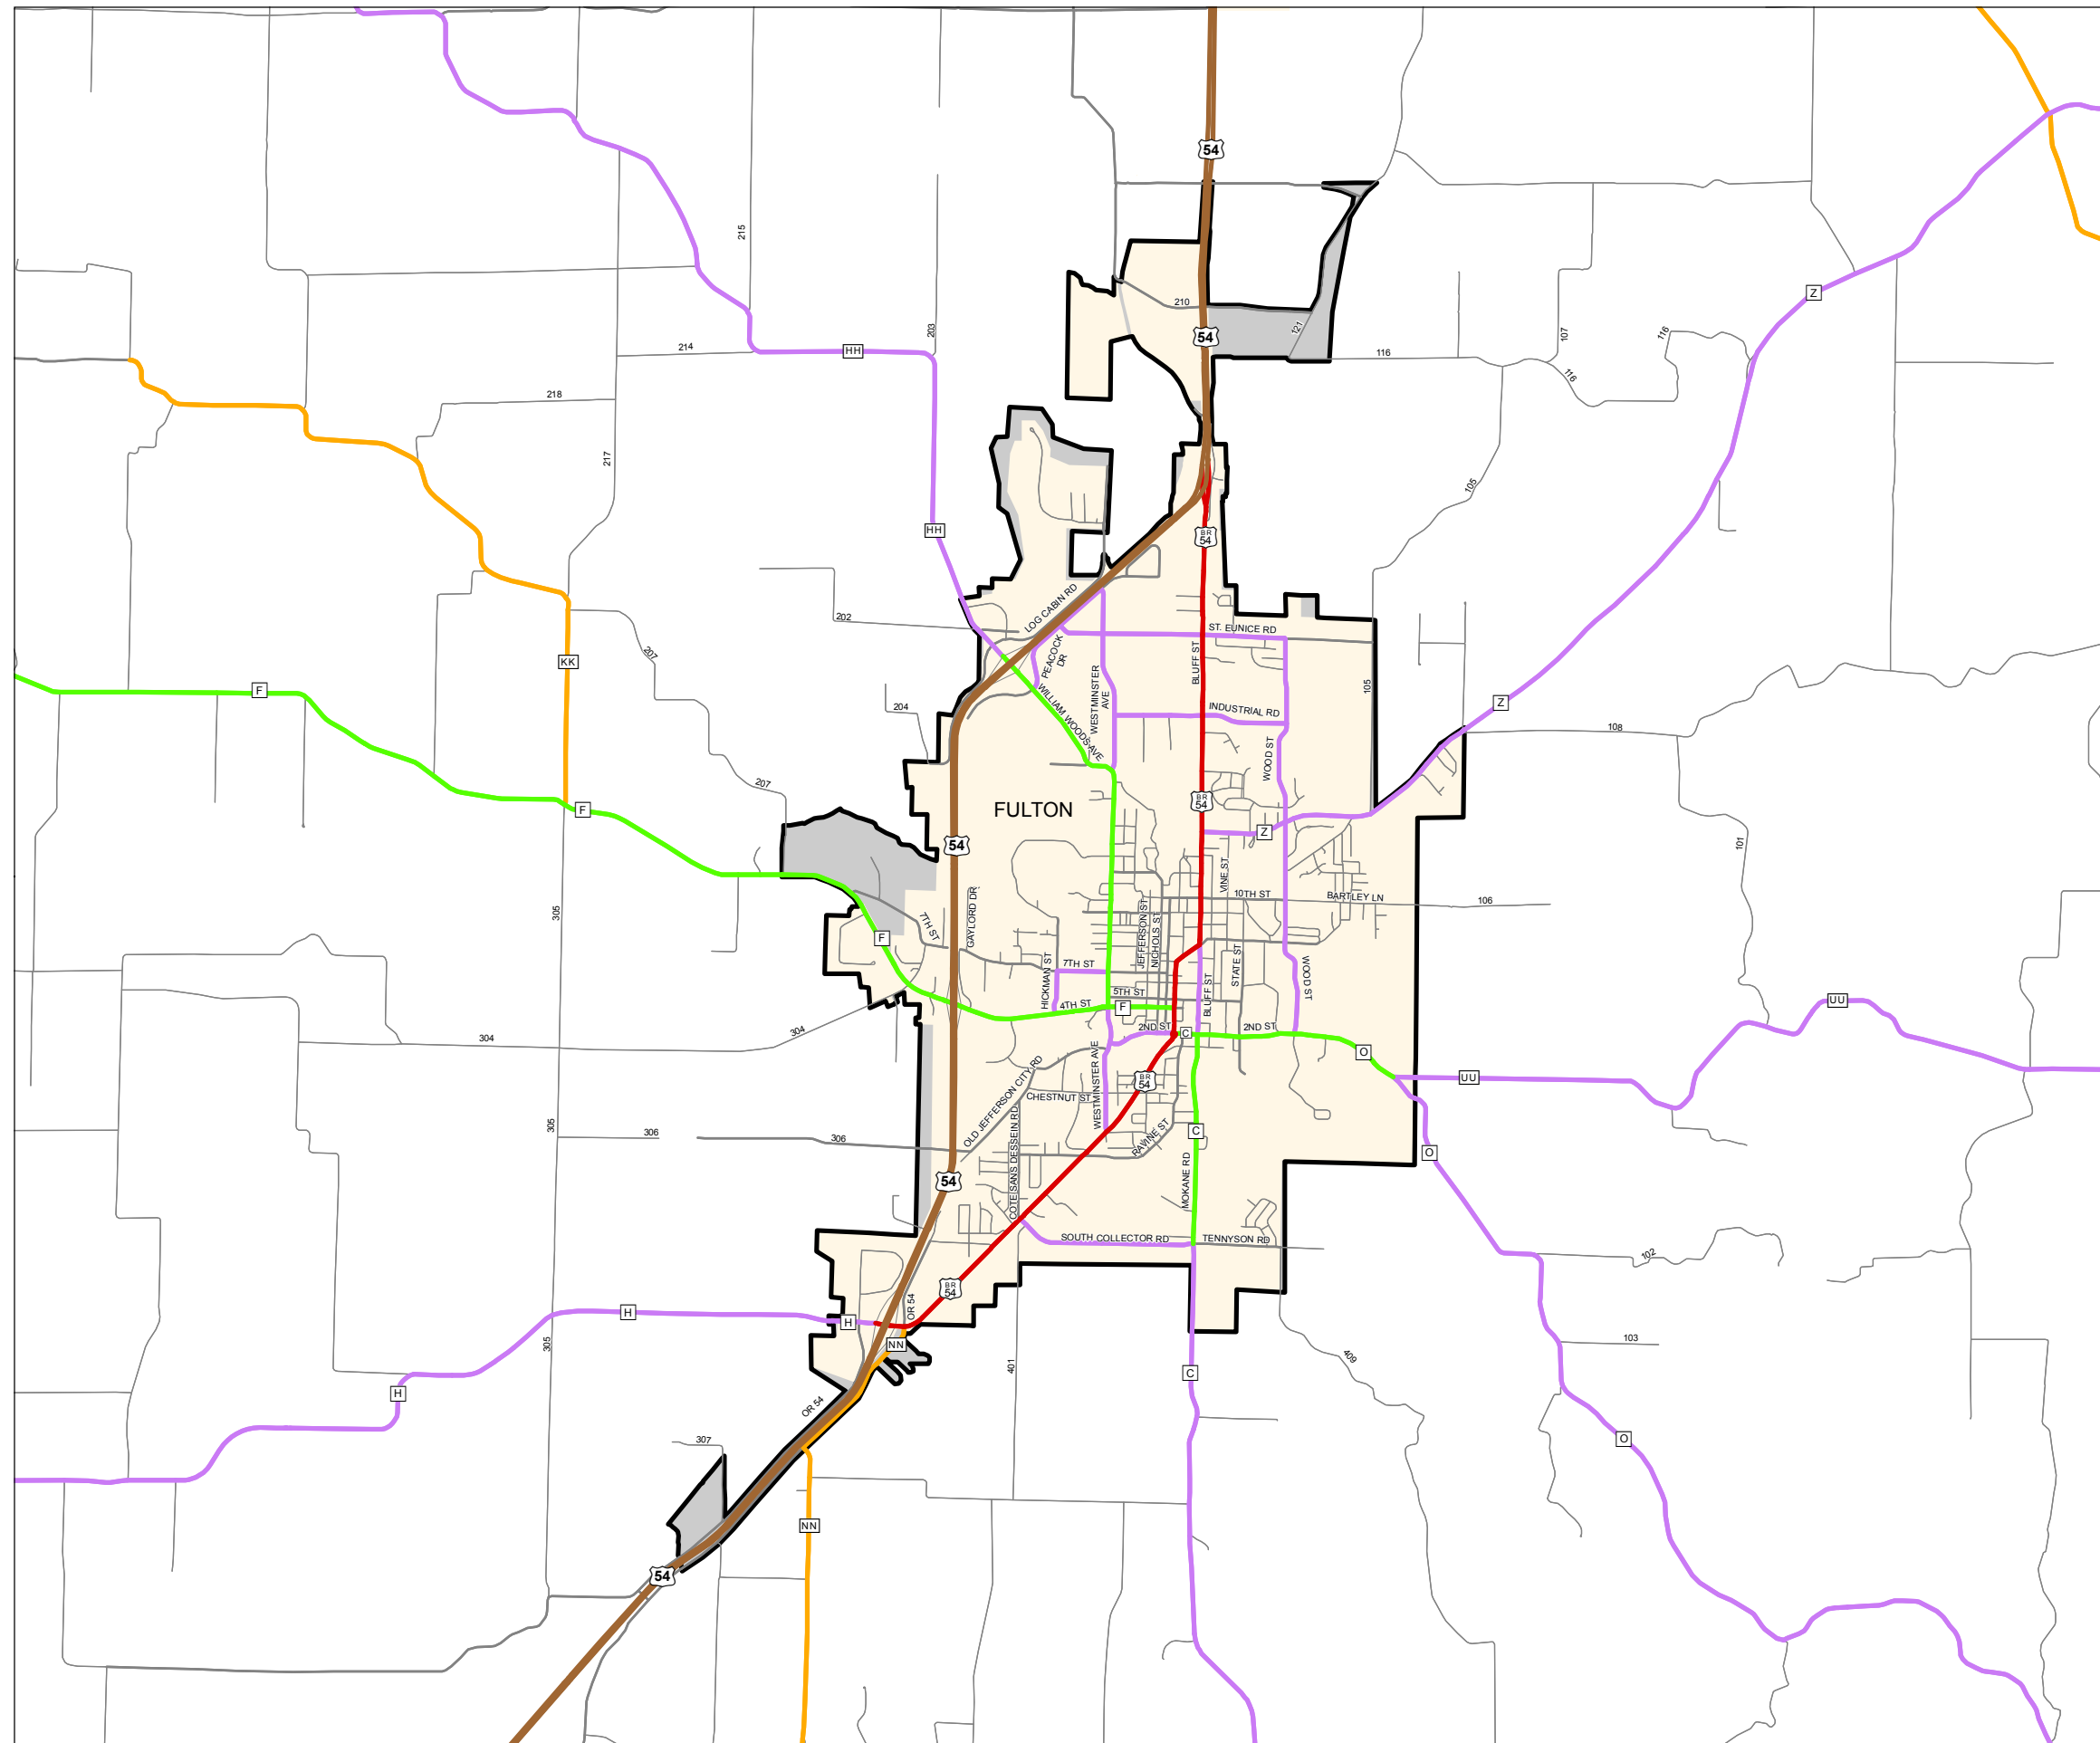

Functional Classification System

FULTON

Callaway County

Missouri

FUNCTIONAL CLASS	
Interstate	
Other Freeway and Expressway	
Other Principal Arterial	
Minor Arterial	
Major Collector	
Minor Collector	
Local	
CITY	
URBAN AREA	

Federal-Aid highways exclude local roads and rural minor collectors.

Transportation Planning

105 W. Capitol Ave.
Jefferson City, MO 65102
Phone (573) 526-5478
Fax (573) 526-8052

Approved June 14, 2016