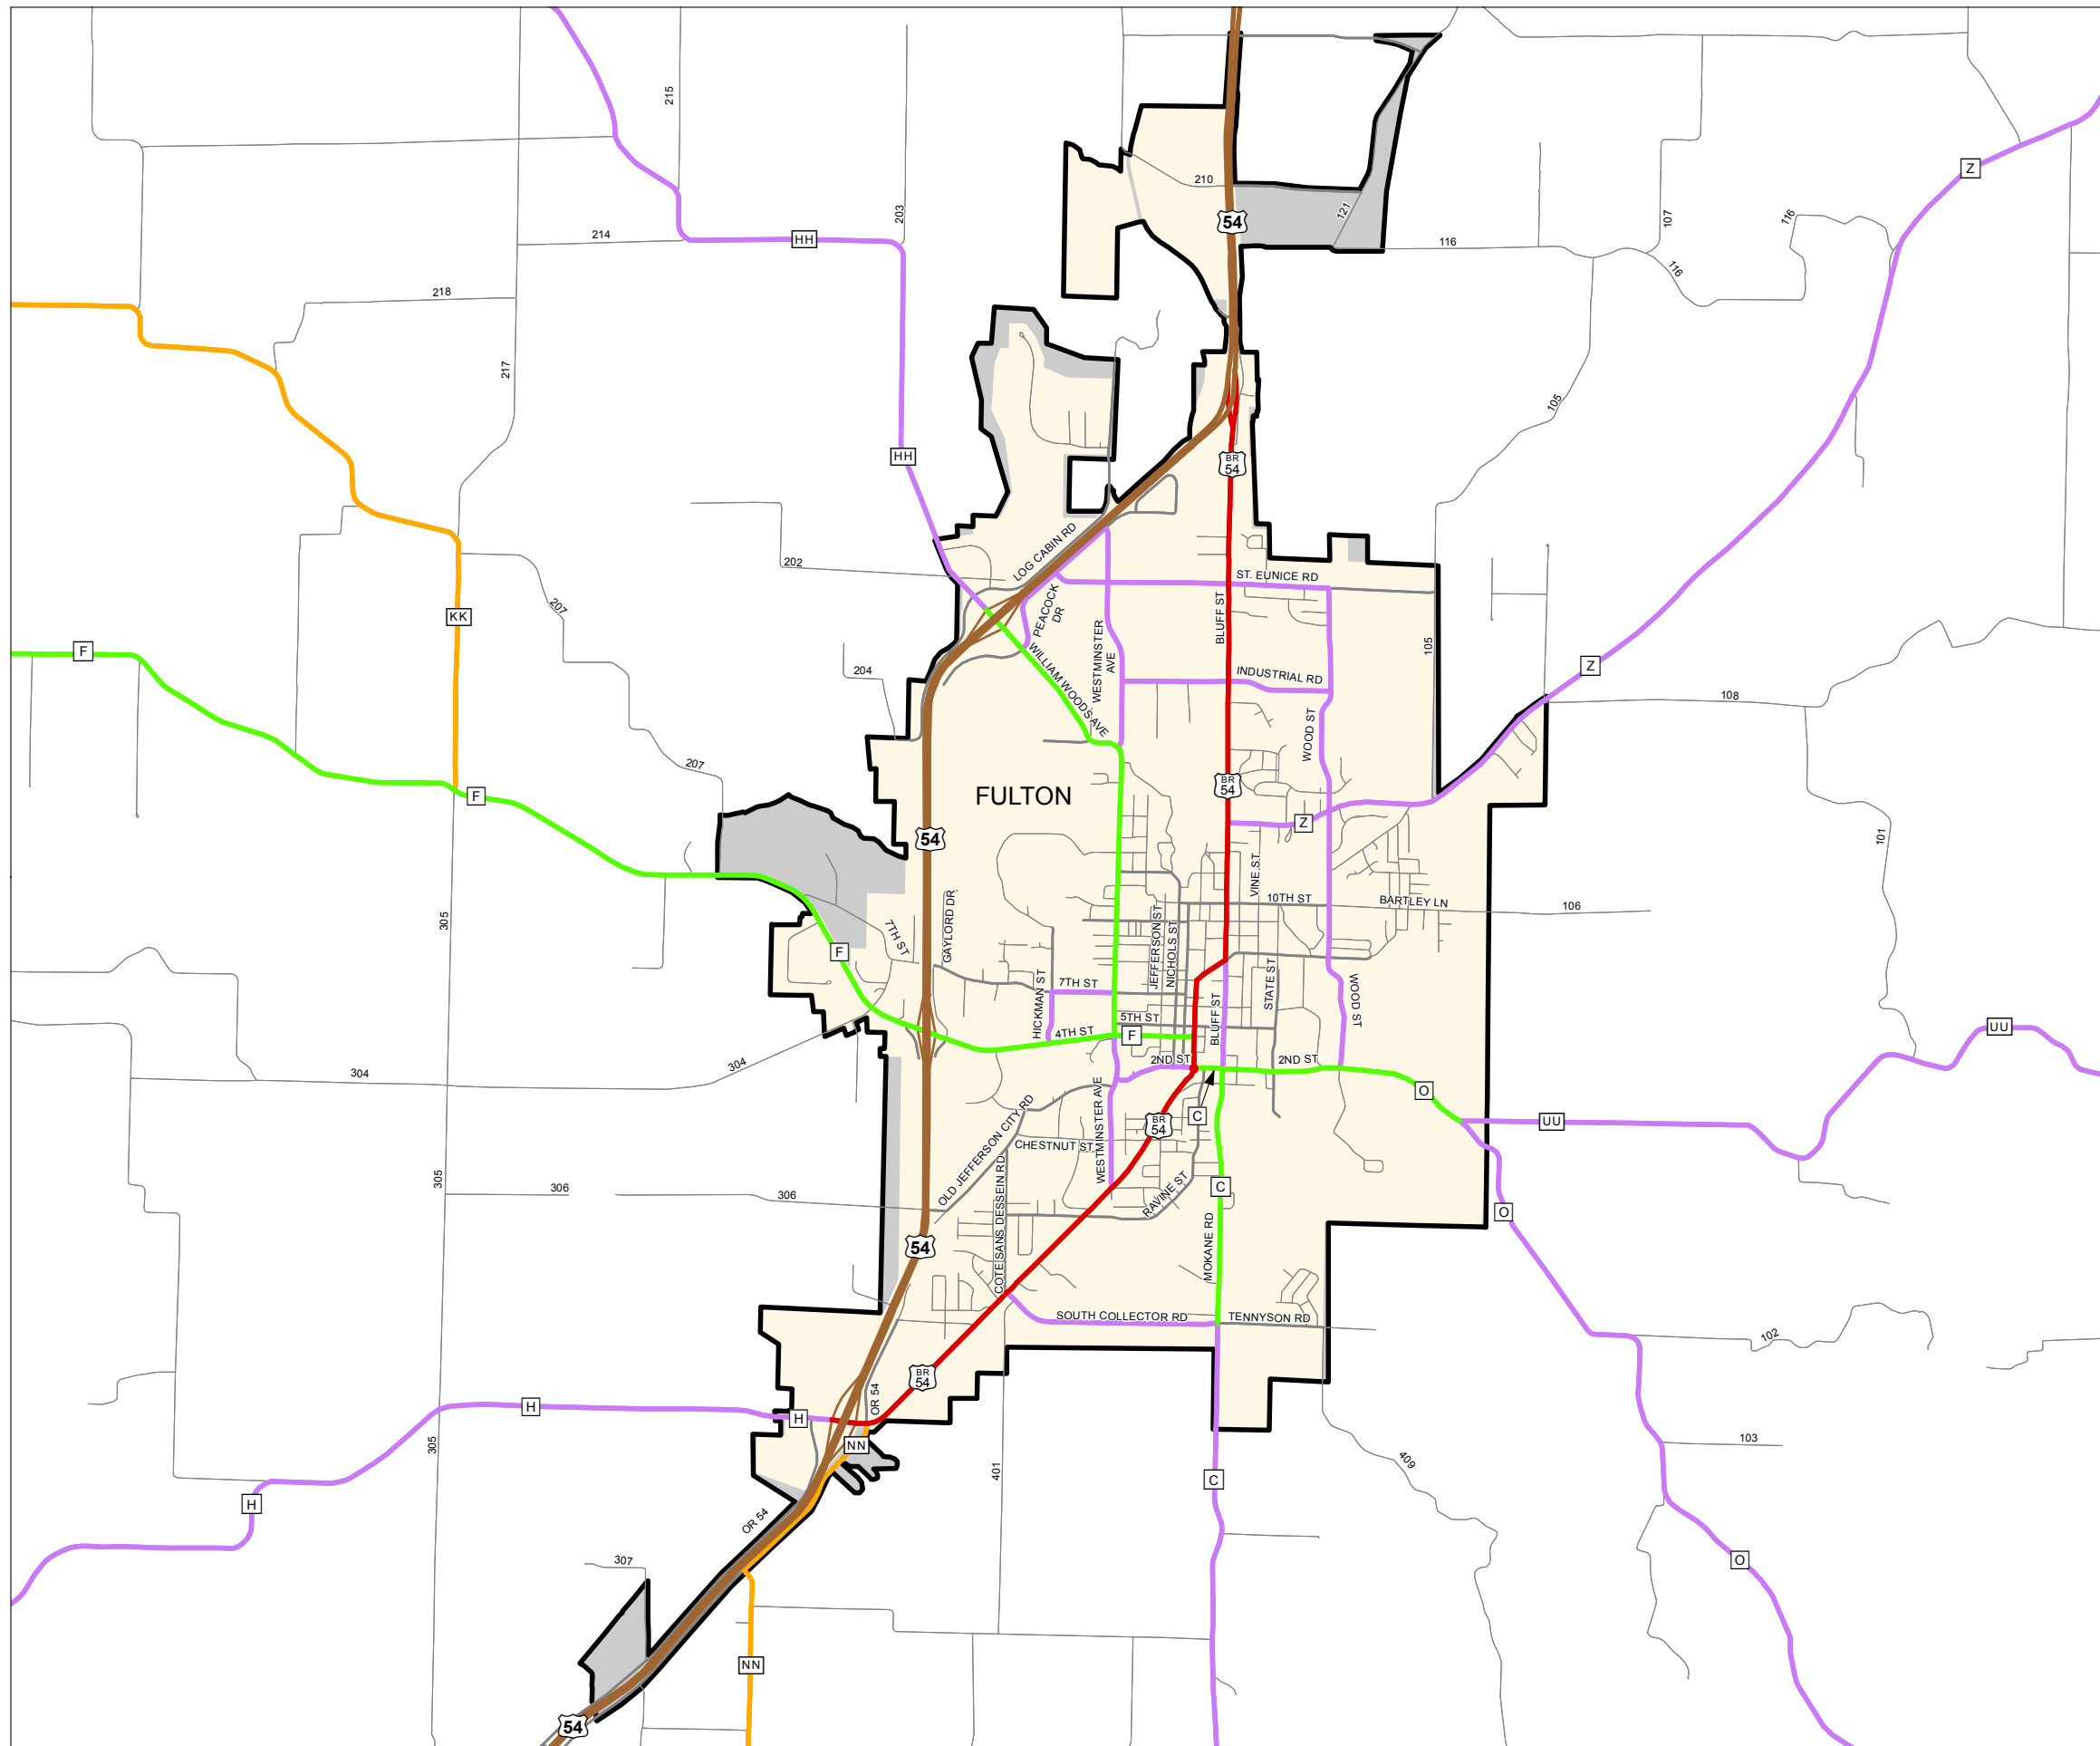

Functional Classification System

FULTON

Callaway County

Missouri

FUNCTIONAL CLASS

- Interstate —
- Other Freeway and Expressway —
- Other Principal Arterial —
- Minor Arterial —
- Major Collector —
- Minor Collector —
- Local —

CITY

URBAN AREA

Federal-Aid highways exclude local roads and rural minor collectors.

Transportation Planning

105 W. Capitol Ave.
Jefferson City, MO 65102
Phone (573) 526-5478
Fax (573) 526-8052

Approved June 14, 2016