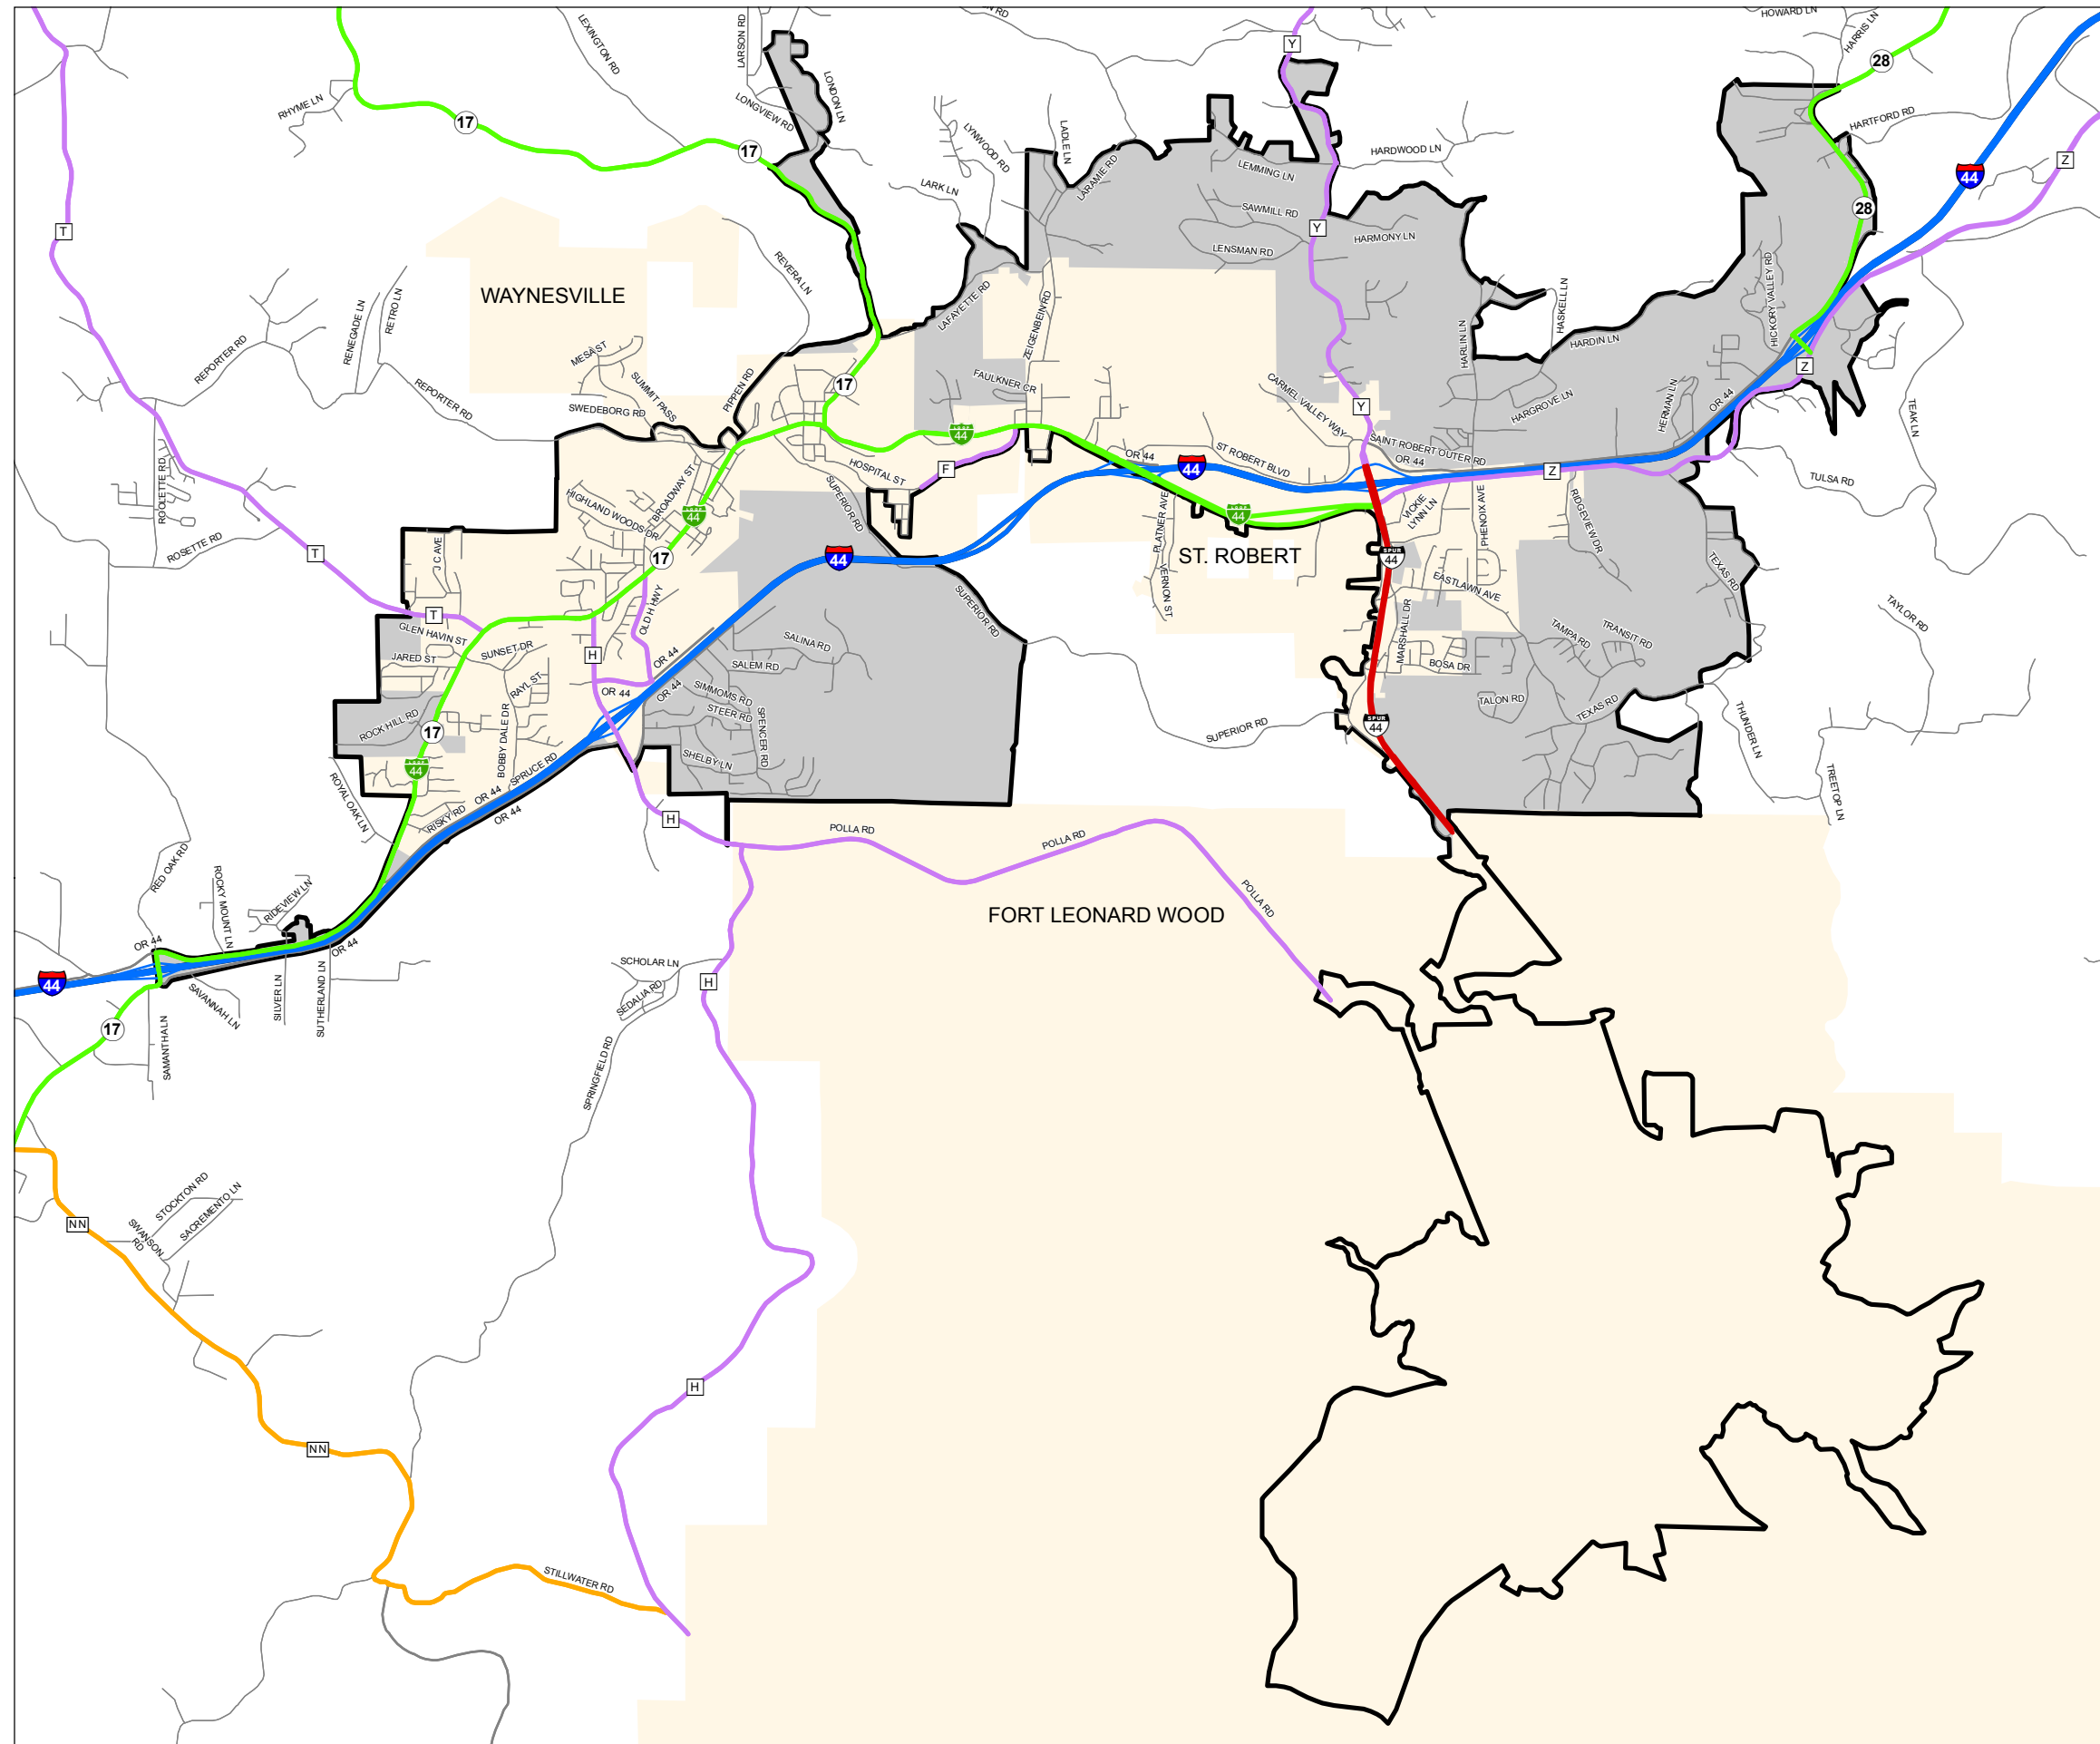

## FORT LEONARD WOOD

Pulaski County

Missouri

FUNCTIONAL CLASS	
Interstate	
Other Freeway and Expressway	
Other Principal Arterial	
Minor Arterial	
Major Collector	
Minor Collector	
Local	
CITY	
URBAN AREA	

Federal-Aid highways exclude local roads and rural minor collectors.

Transportation Planning

105 W. Capitol Ave.  
Jefferson City, MO 65102  
Phone (573) 526-5478  
Fax (573) 526-8052

Approved June 18, 2014