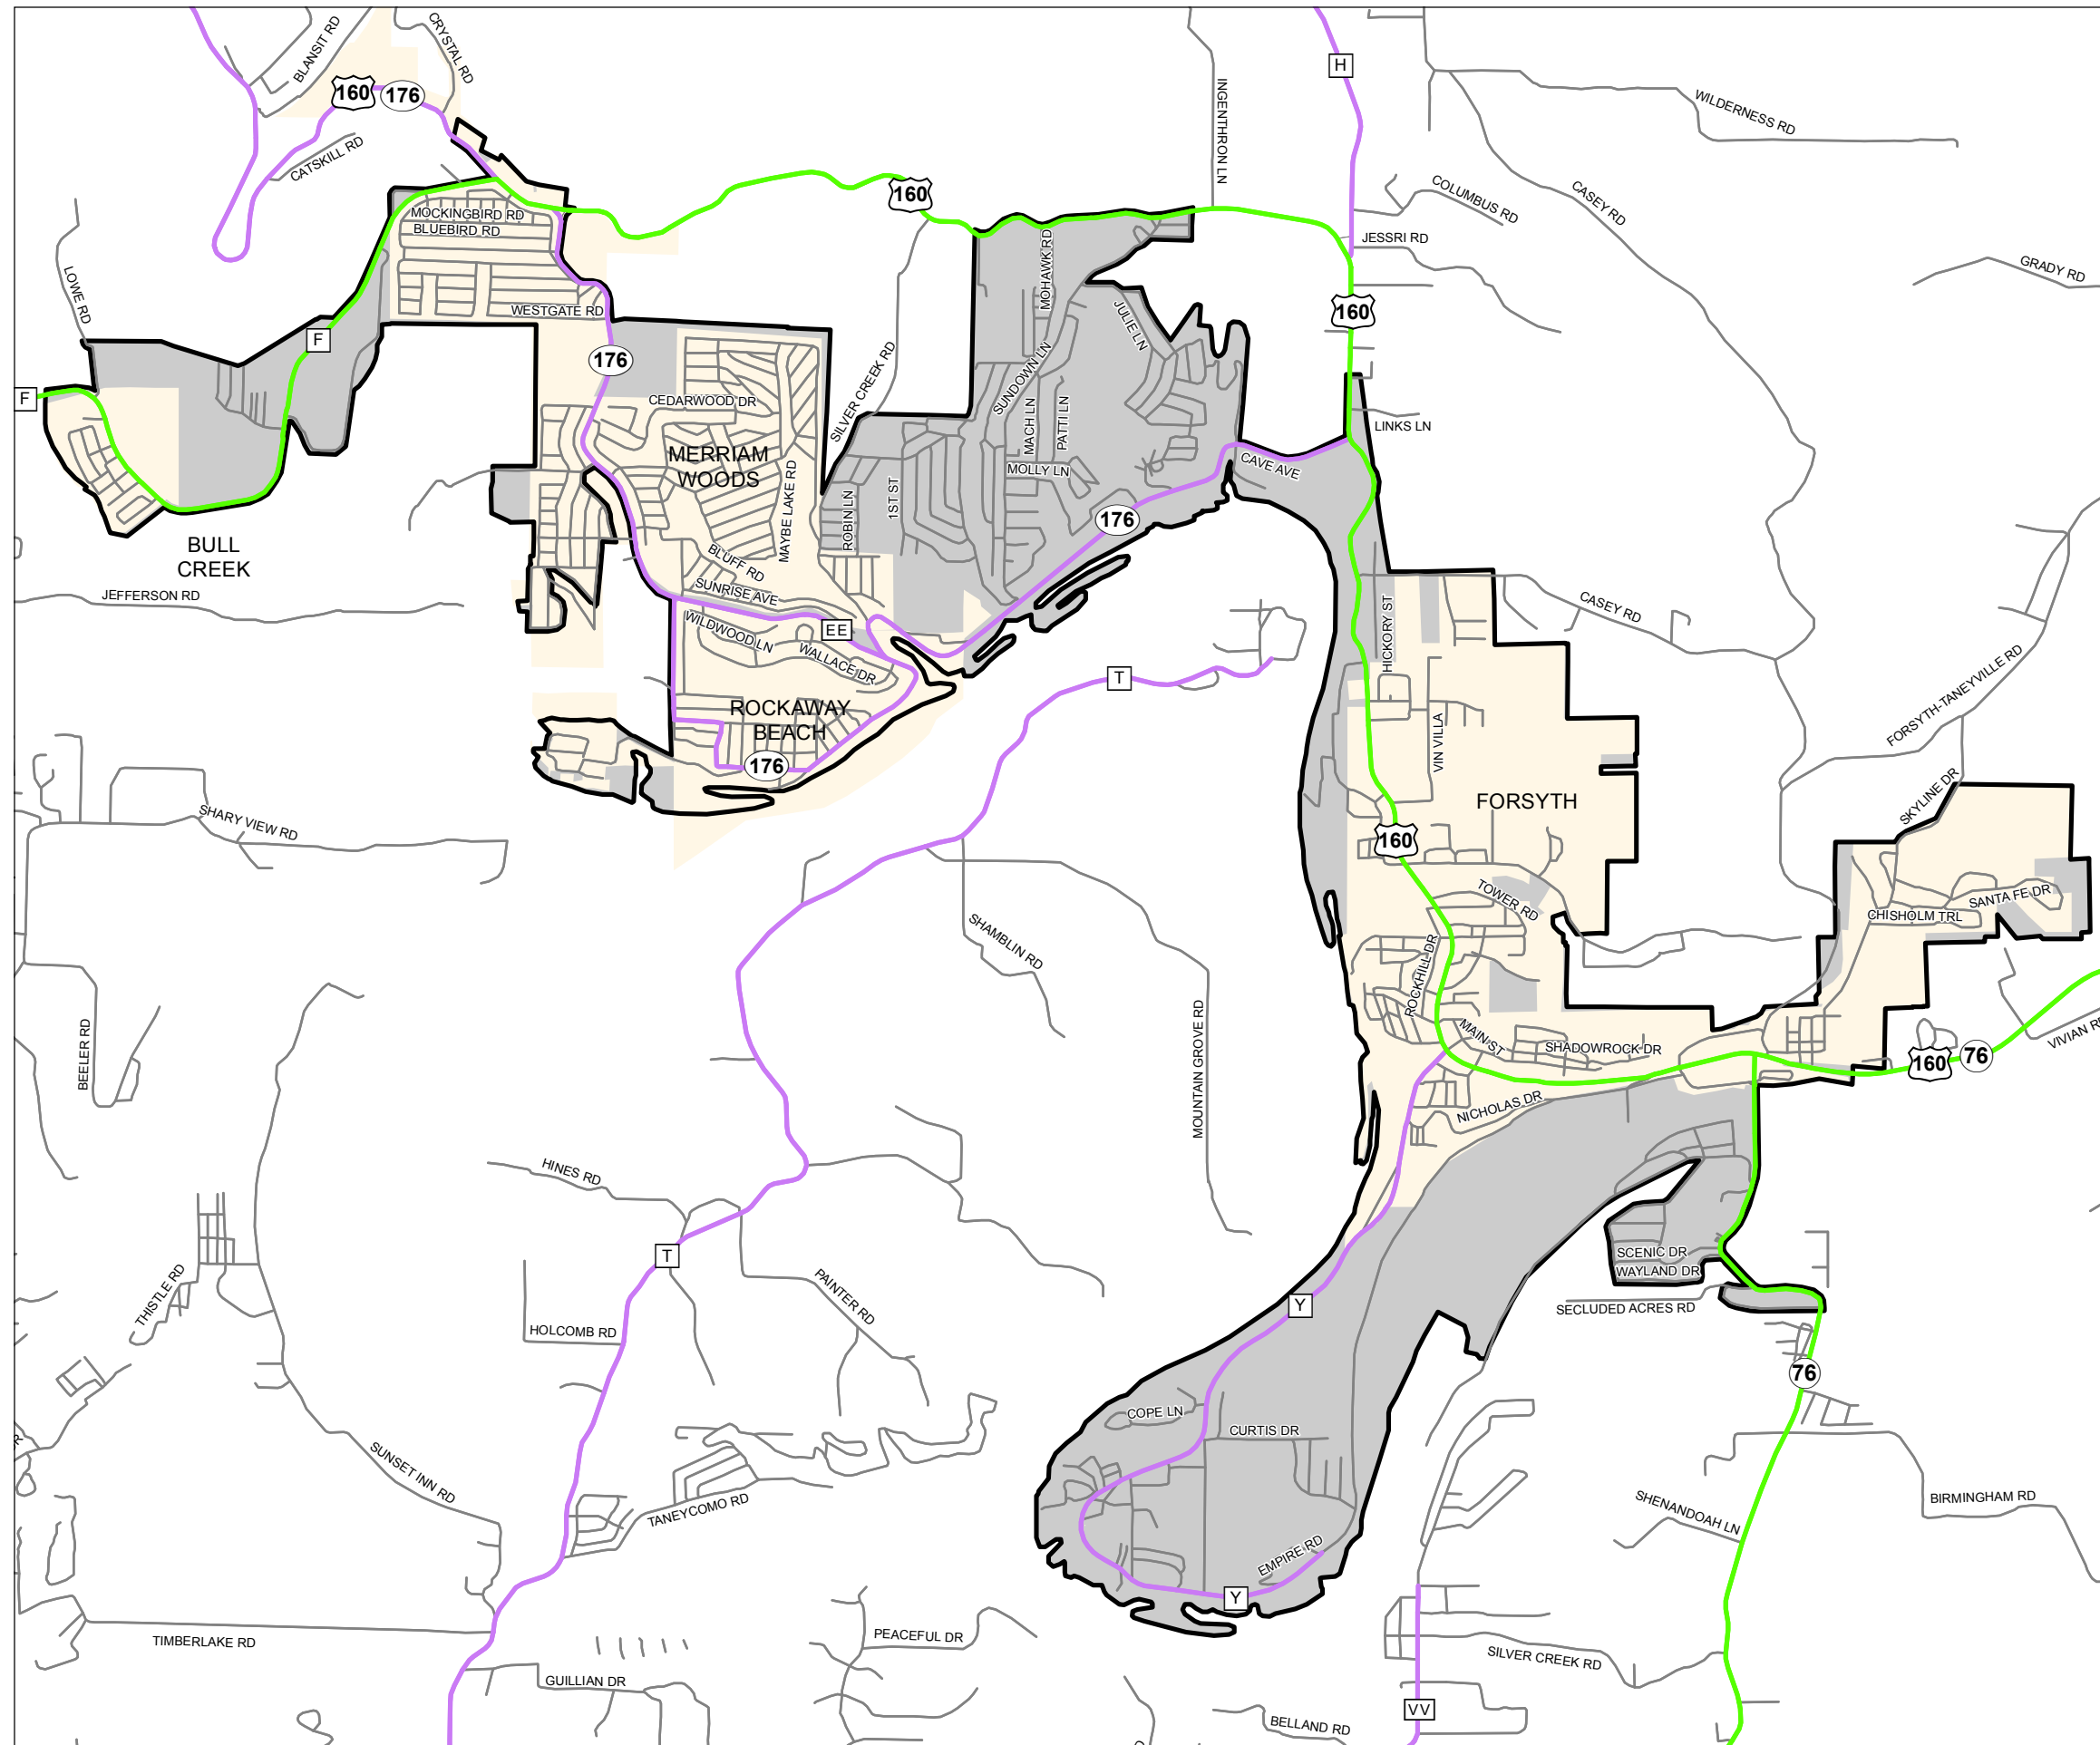

# Functional Classification System

**FORSYTH**

Taney County

Missouri

FUNCTIONAL CLASS	
Interstate	
Other Freeway and Expressway	
Other Principal Arterial	
Minor Arterial	
Major Collector	
Minor Collector	
Local	
CITY	
URBAN AREA	

Federal-Aid highways exclude local roads and rural minor collectors.

**Transportation Planning**

105 W. Capitol Ave.  
Jefferson City, MO 65102  
Phone (573) 526-5478  
Fax (573) 526-8052

Approved January 16, 2014