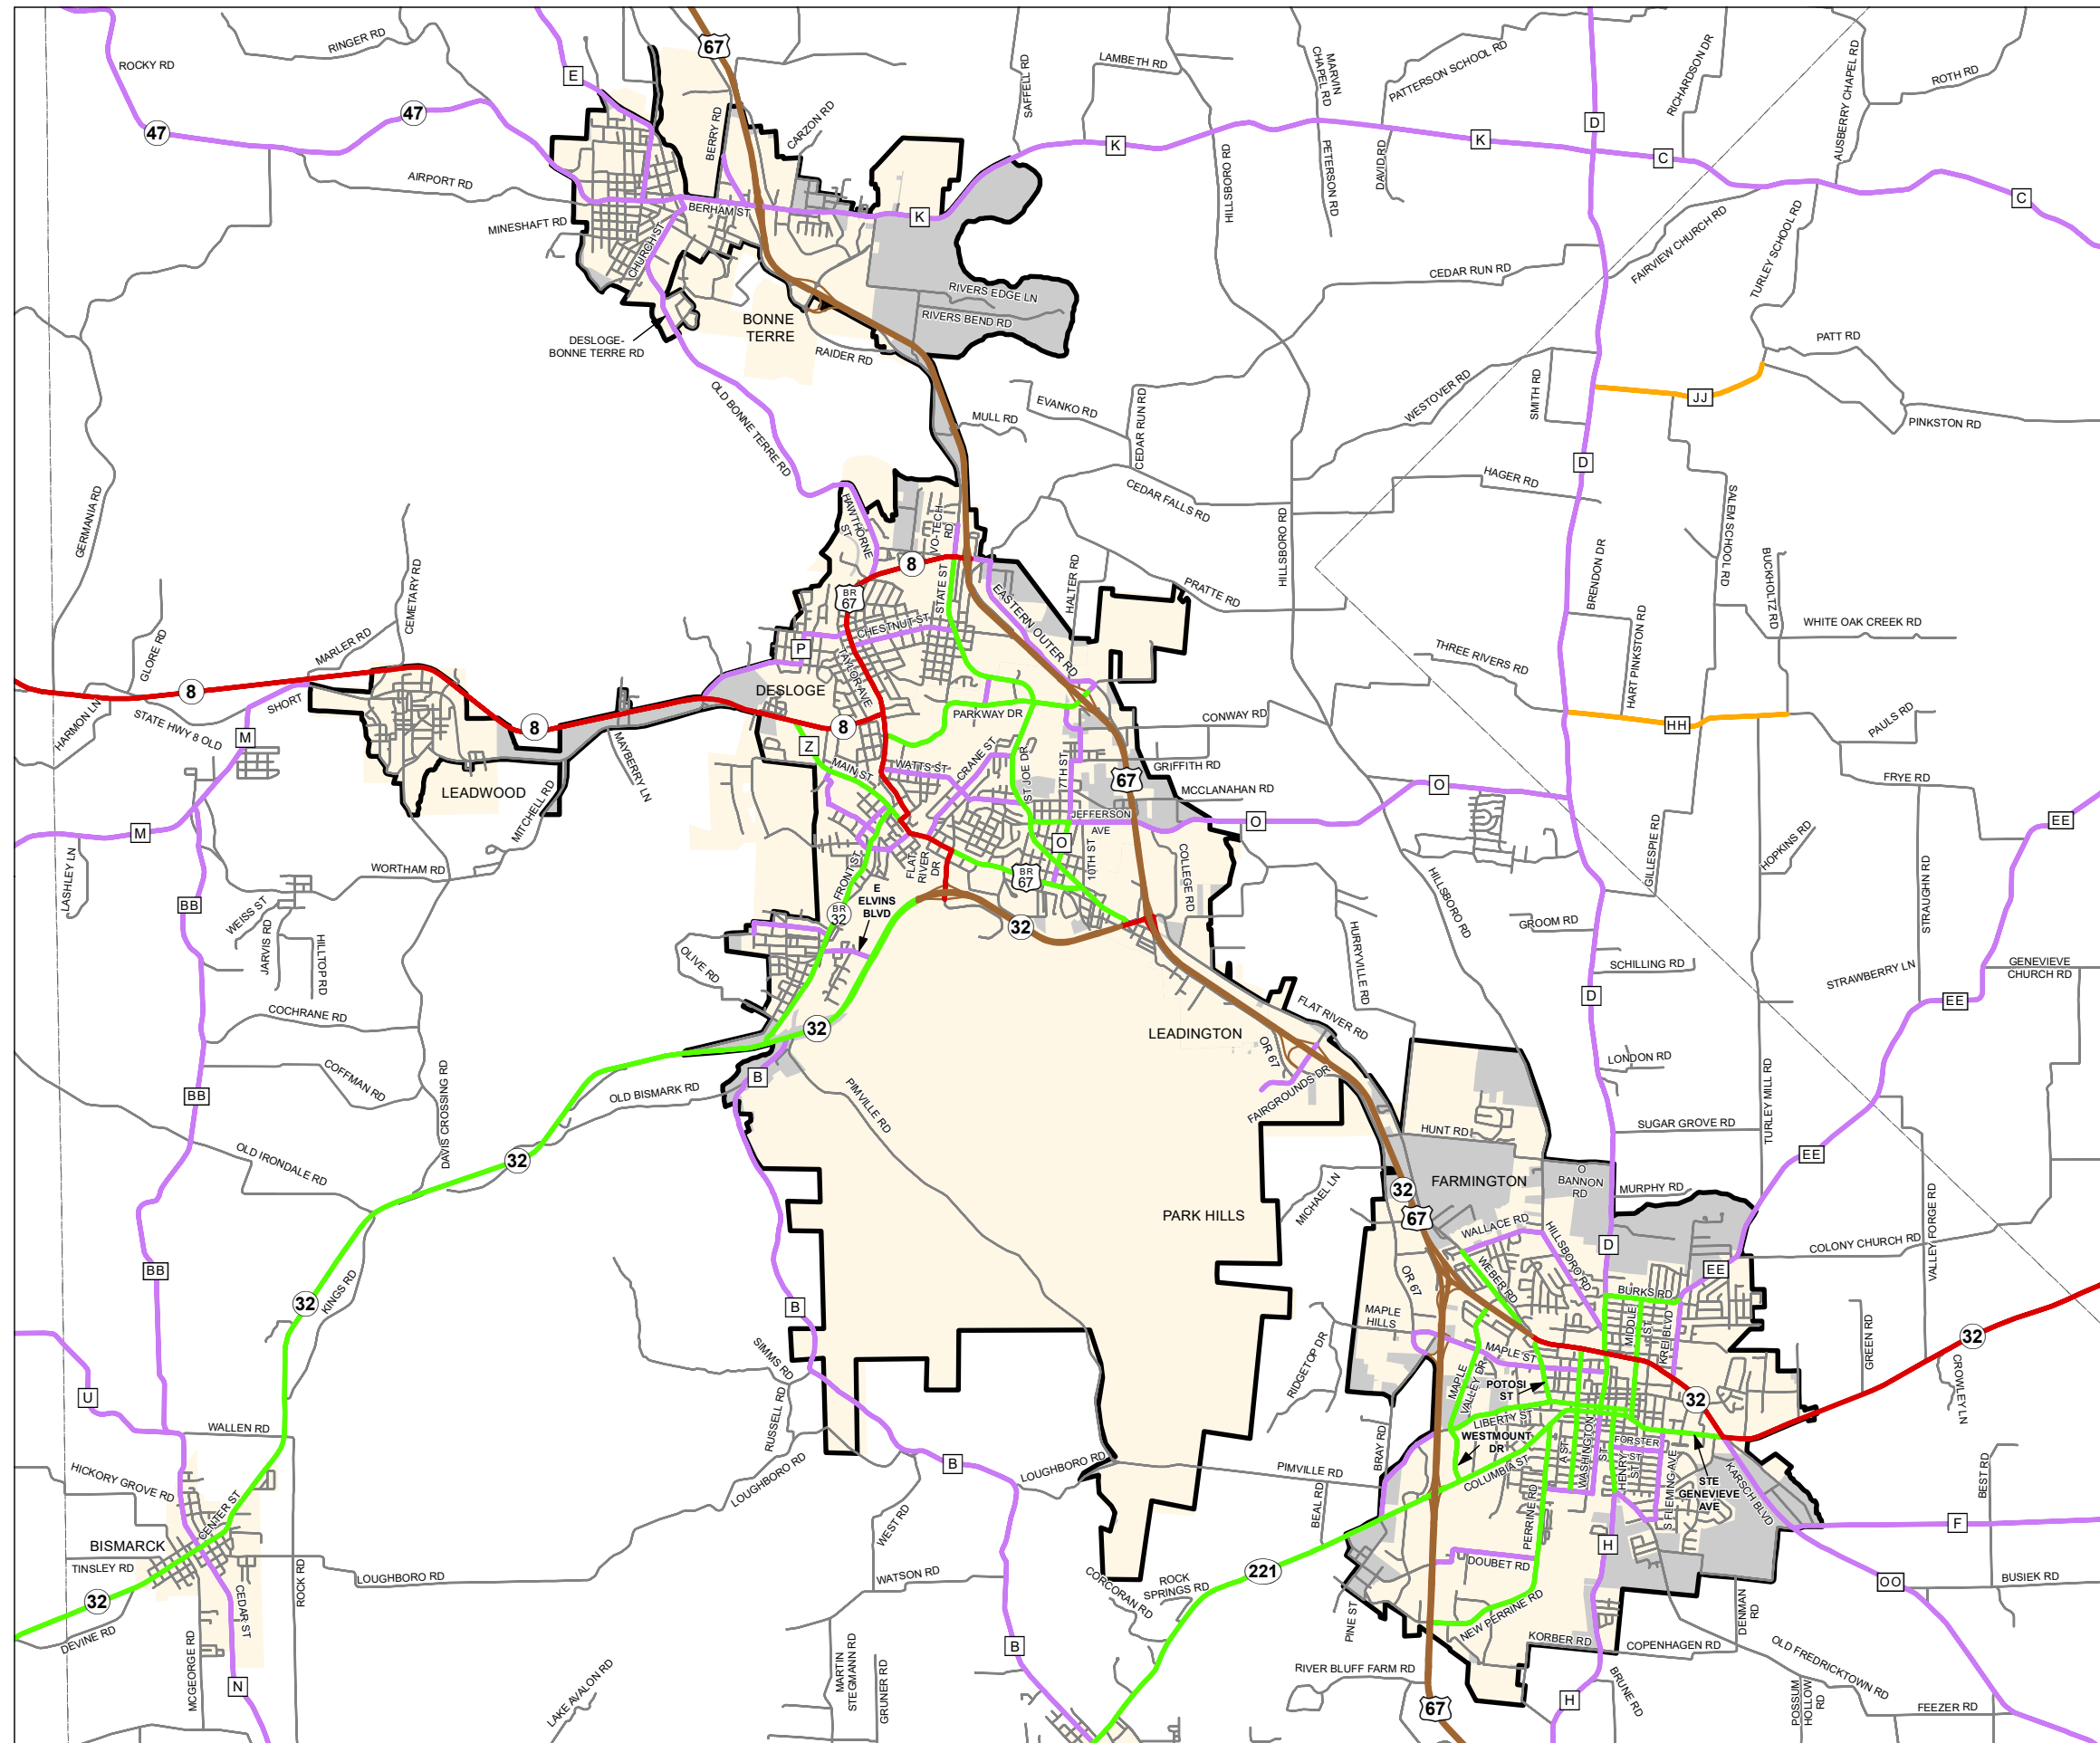

Functional Classification System

FARMINGTON

St. Francois County

Missouri

FUNCTIONAL CLASS

- Interstate —
- Other Freeway and Expressway —
- Other Principal Arterial —
- Minor Arterial —
- Major Collector —
- Minor Collector —
- Local —

CITY

URBAN AREA

Federal-Aid highways exclude local roads and rural minor collectors.

Transportation Planning

105 W. Capitol Ave.
Jefferson City, MO 65102
Phone (573) 526-5478
Fax (573) 526-8052

Approved November 12, 2020