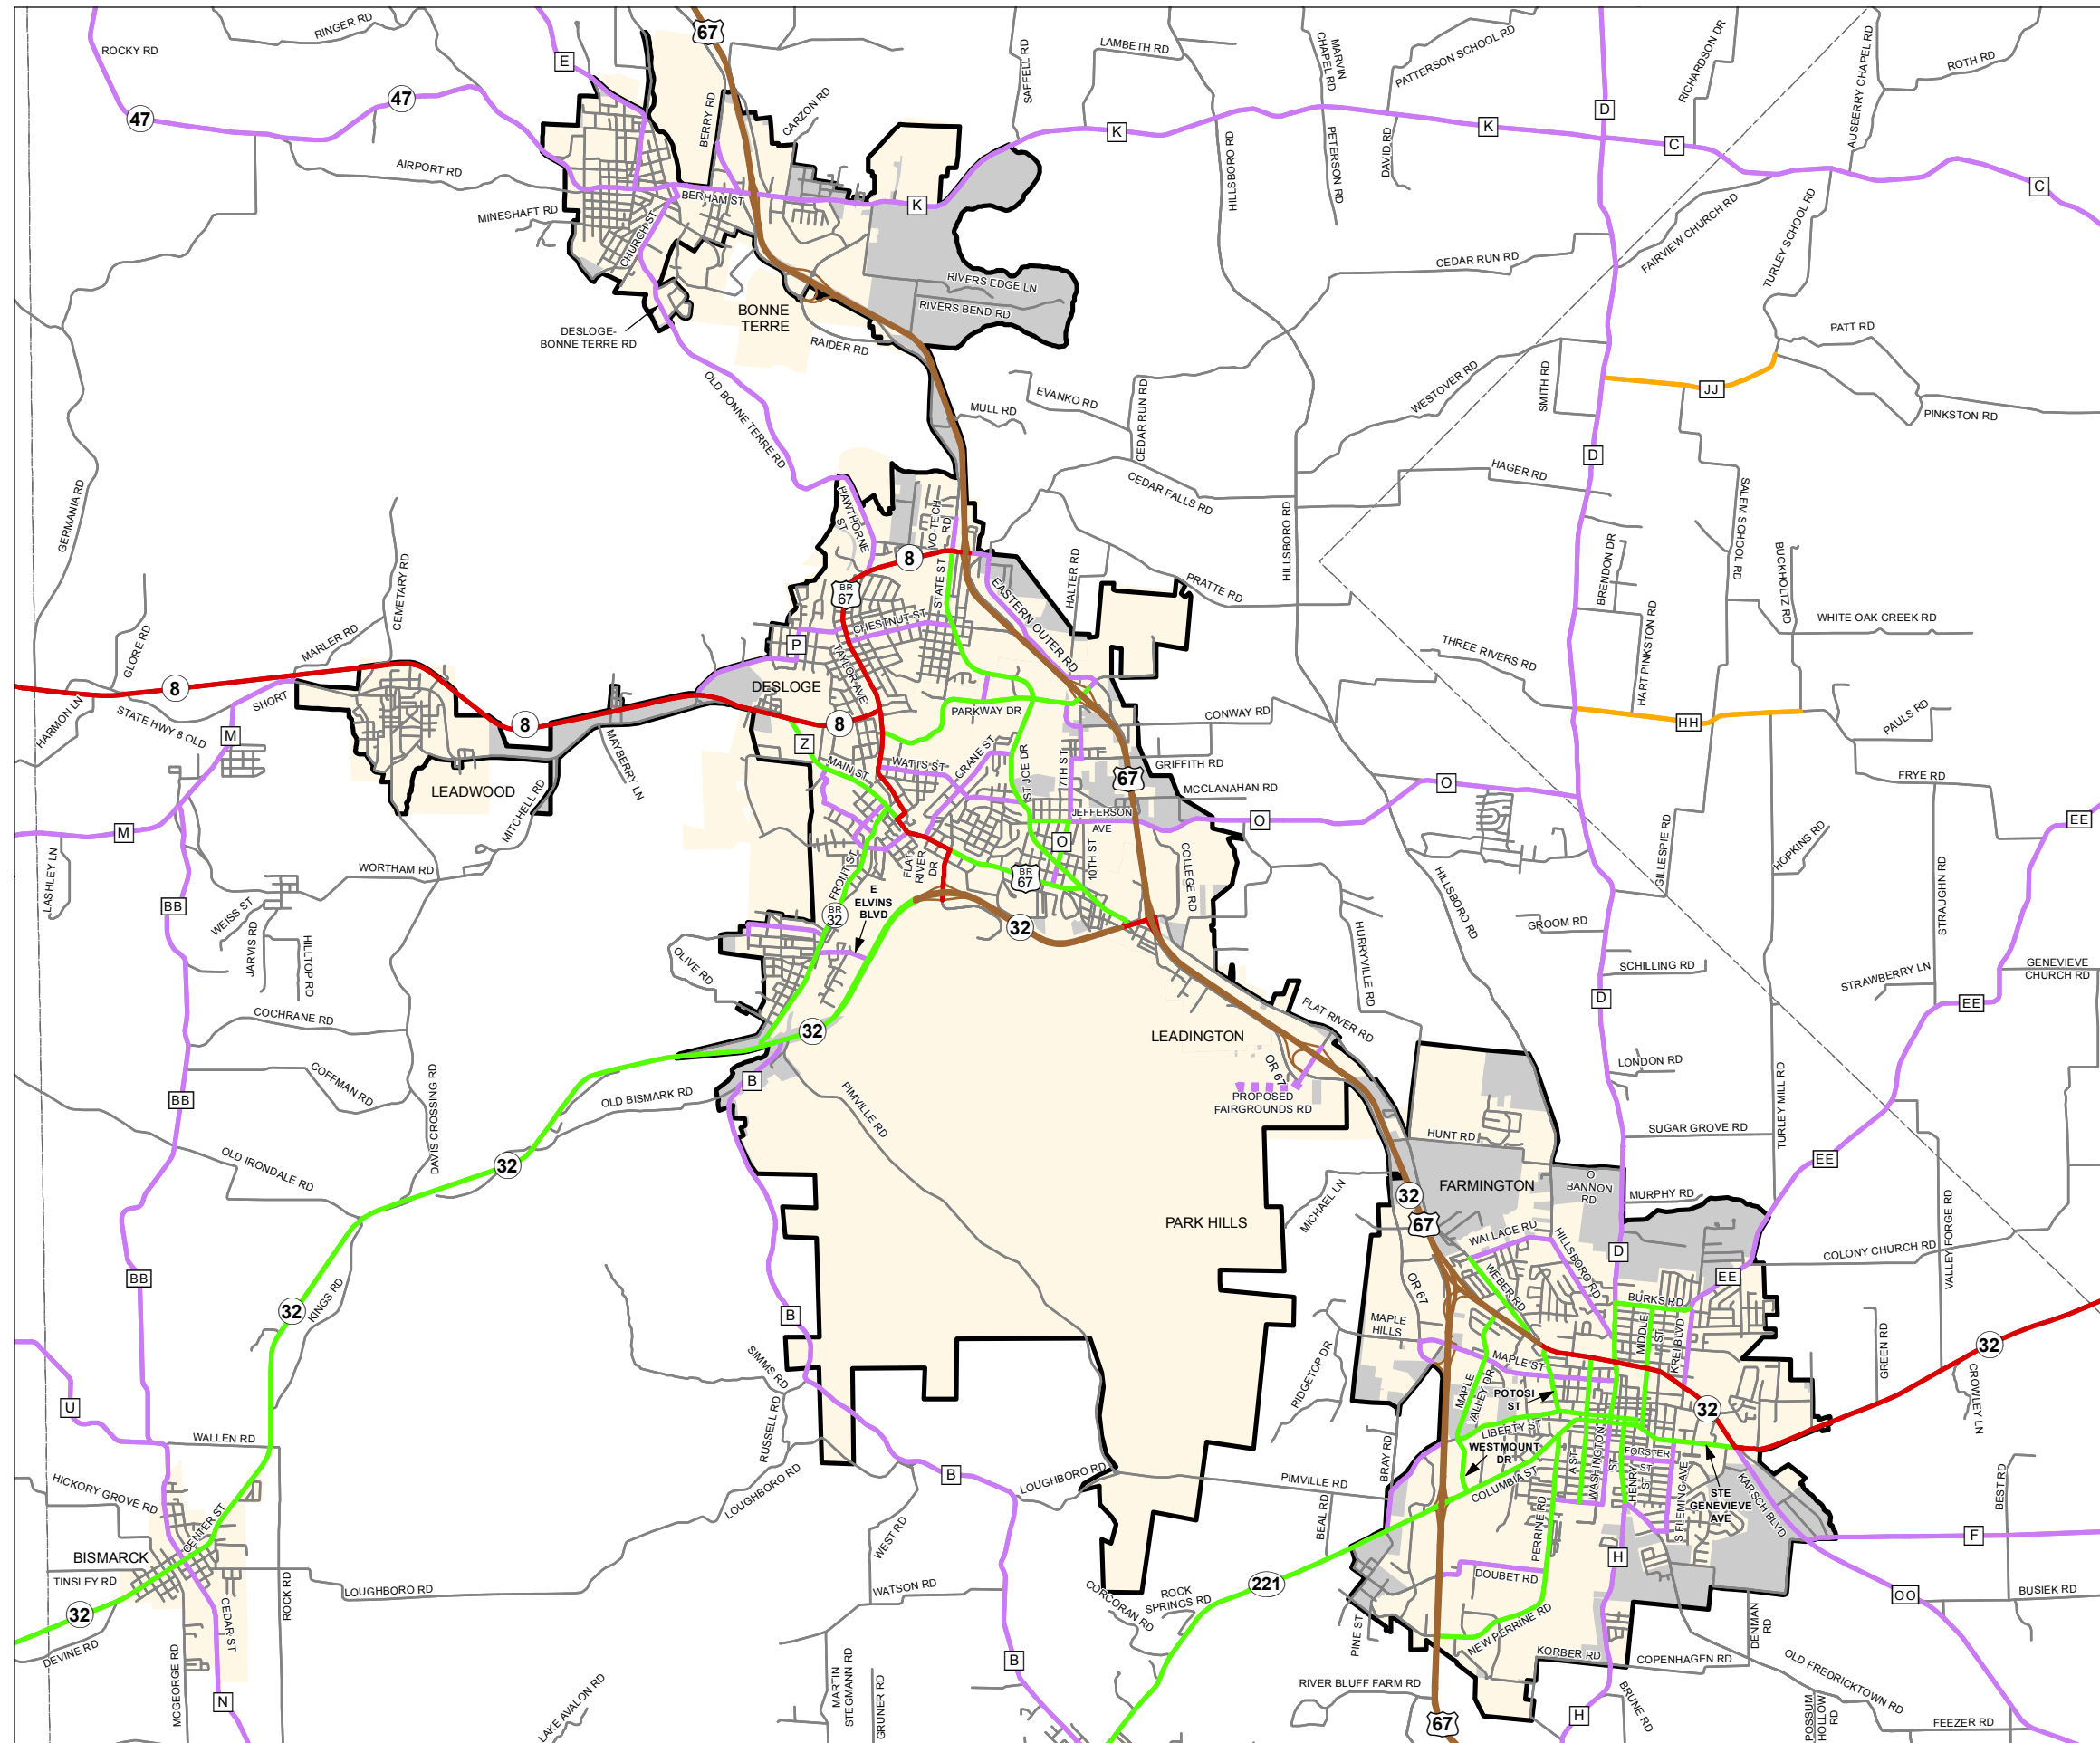

Functional Classification System

FARMINGTON

St. Francois County

Missouri

| FUNCTIONAL CLASS | |
|------------------------------|--|
| Interstate | |
| Other Freeway and Expressway | |
| Other Principal Arterial | |
| Minor Arterial | |
| Major Collector | |
| Minor Collector | |
| Local | |
| CITY | |
| URBAN AREA | |

Federal-Aid highways exclude local roads and rural minor collectors.

Transportation Planning

105 W. Capitol Ave.
Jefferson City, MO 65102
Phone (573) 526-5478
Fax (573) 526-8052

Approved June 19, 2018