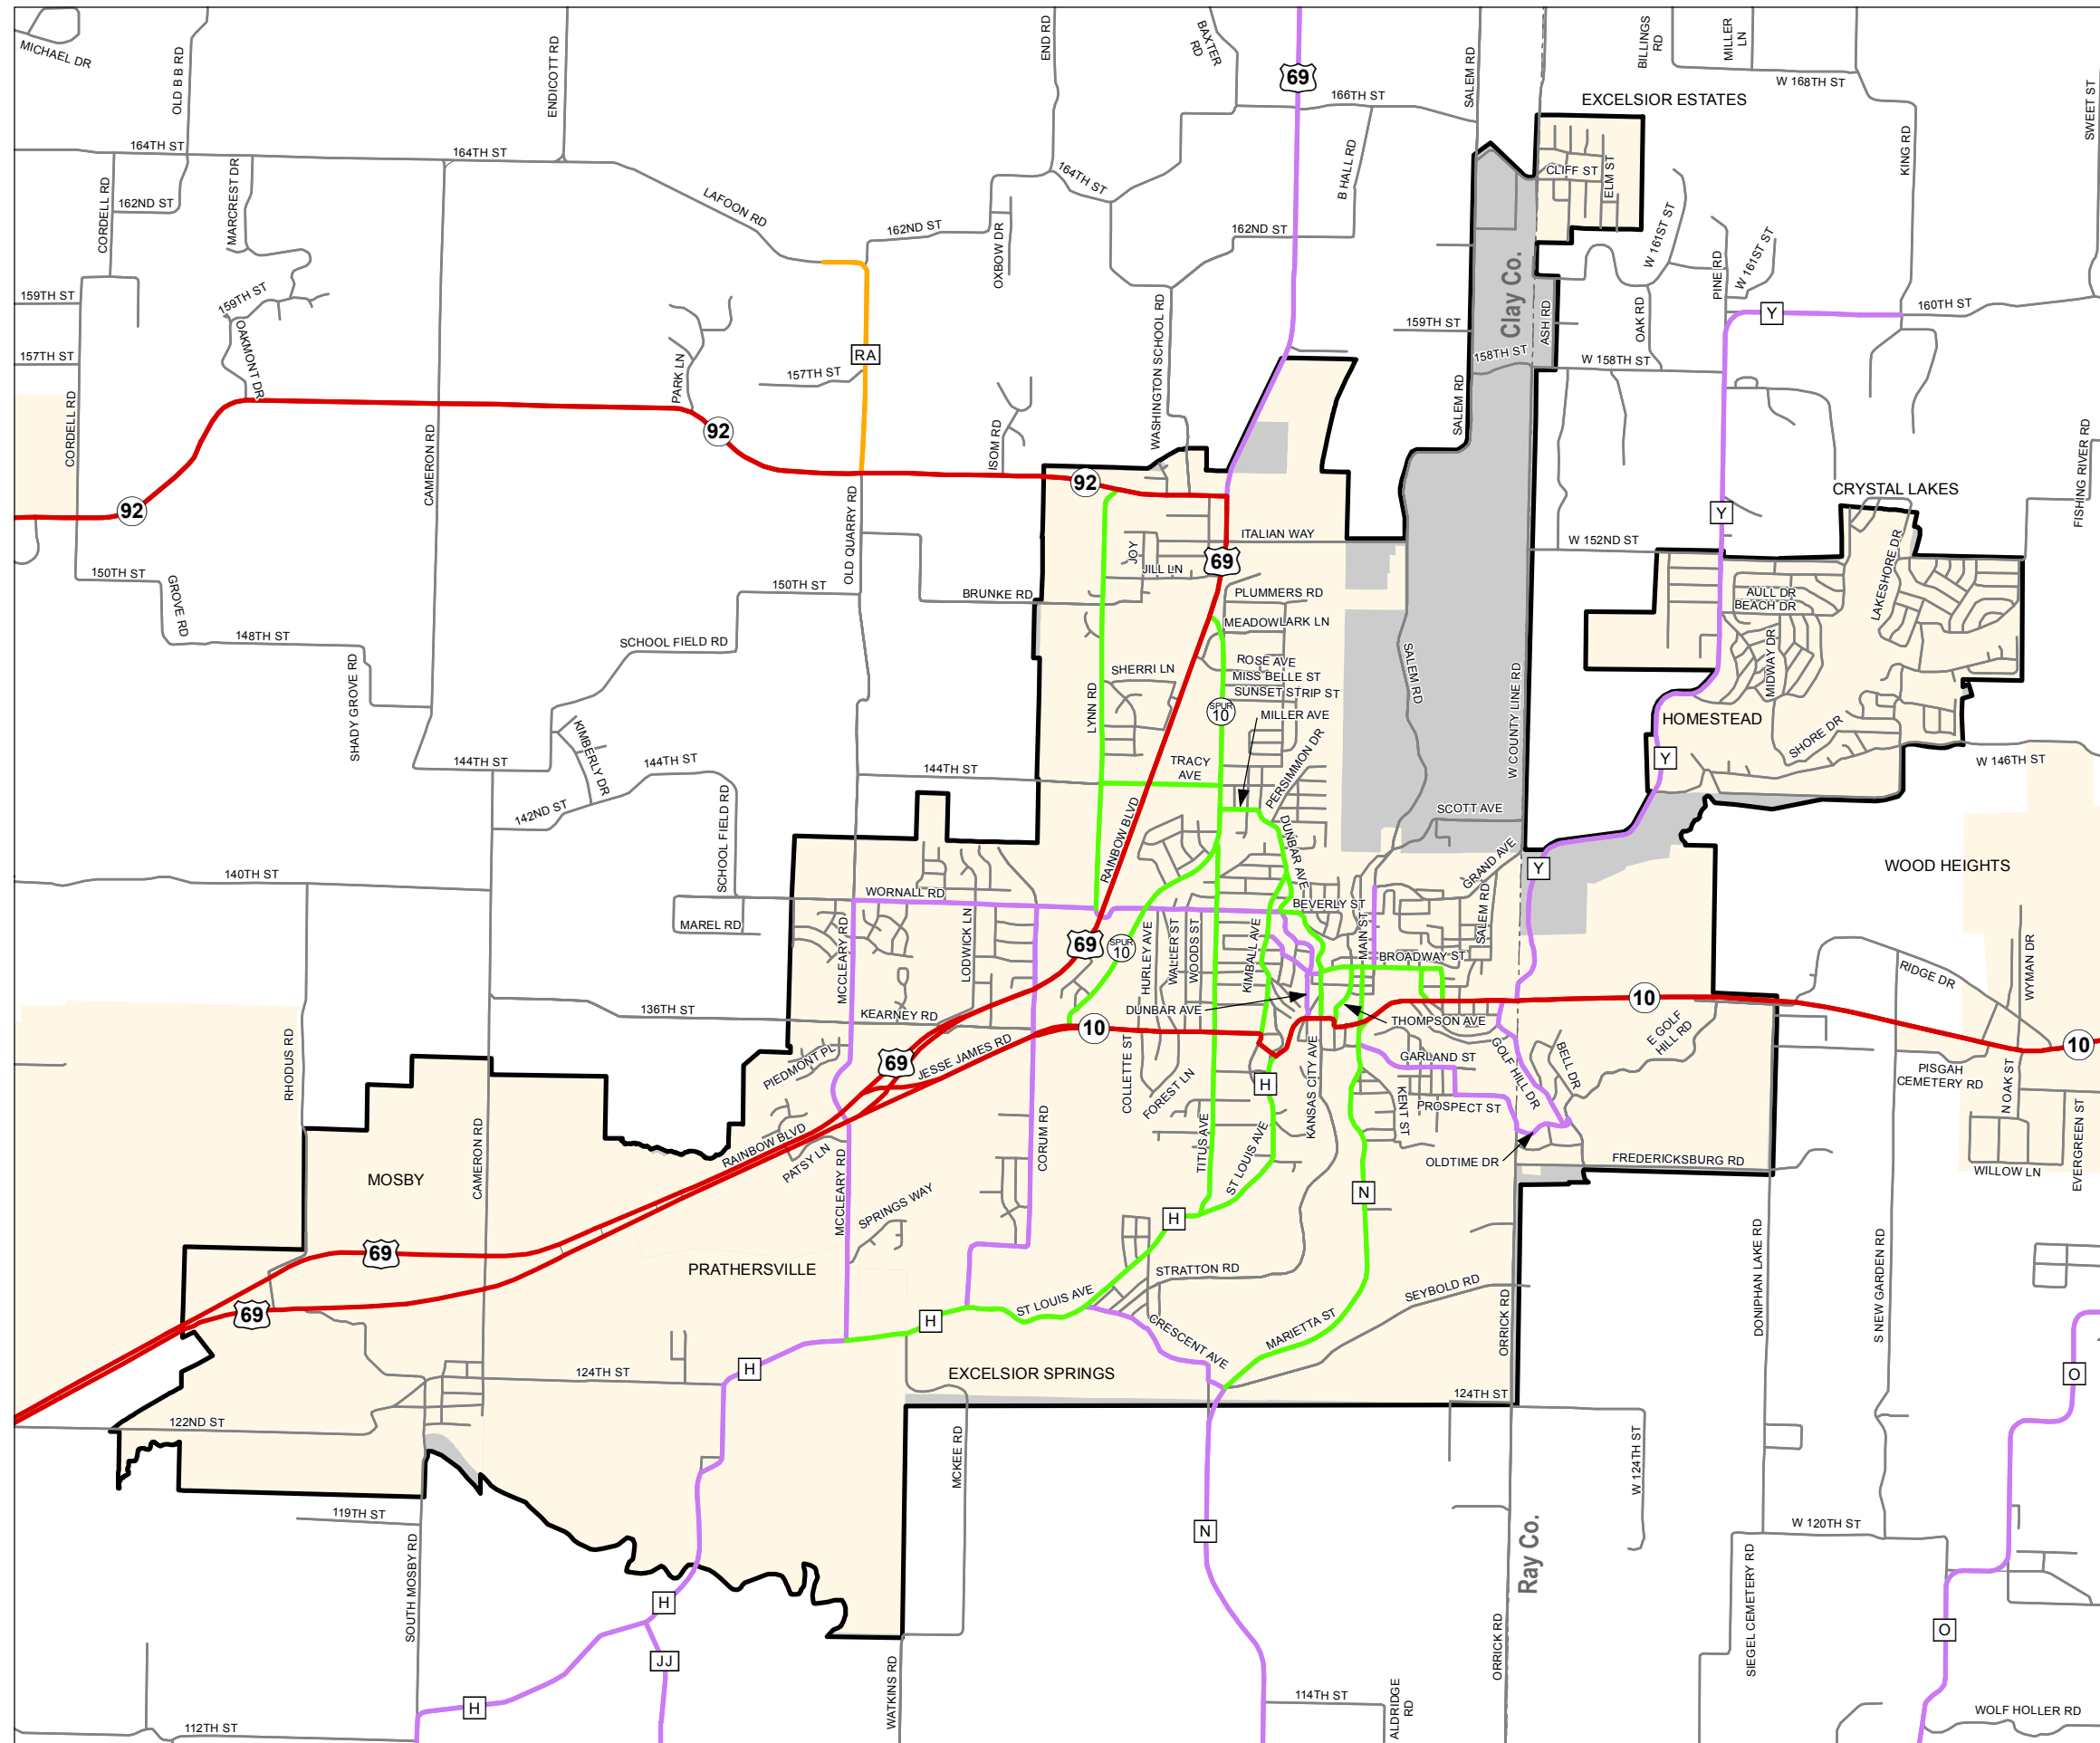

Functional Classification System

EXCELSIOR SPRINGS

Clay County
Ray County
Missouri

FUNCTIONAL CLASS

- Interstate —
- Other Freeway and Expressway —
- Other Principal Arterial —
- Minor Arterial —
- Major Collector —
- Minor Collector —
- Local —

CITY

URBAN AREA

Federal-Aid highways exclude local roads and rural minor collectors.

Transportation Planning
105 W. Capitol Ave.
Jefferson City, MO 65102
Phone (573) 526-5478
Fax (573) 526-8052

Approved May 1, 2013