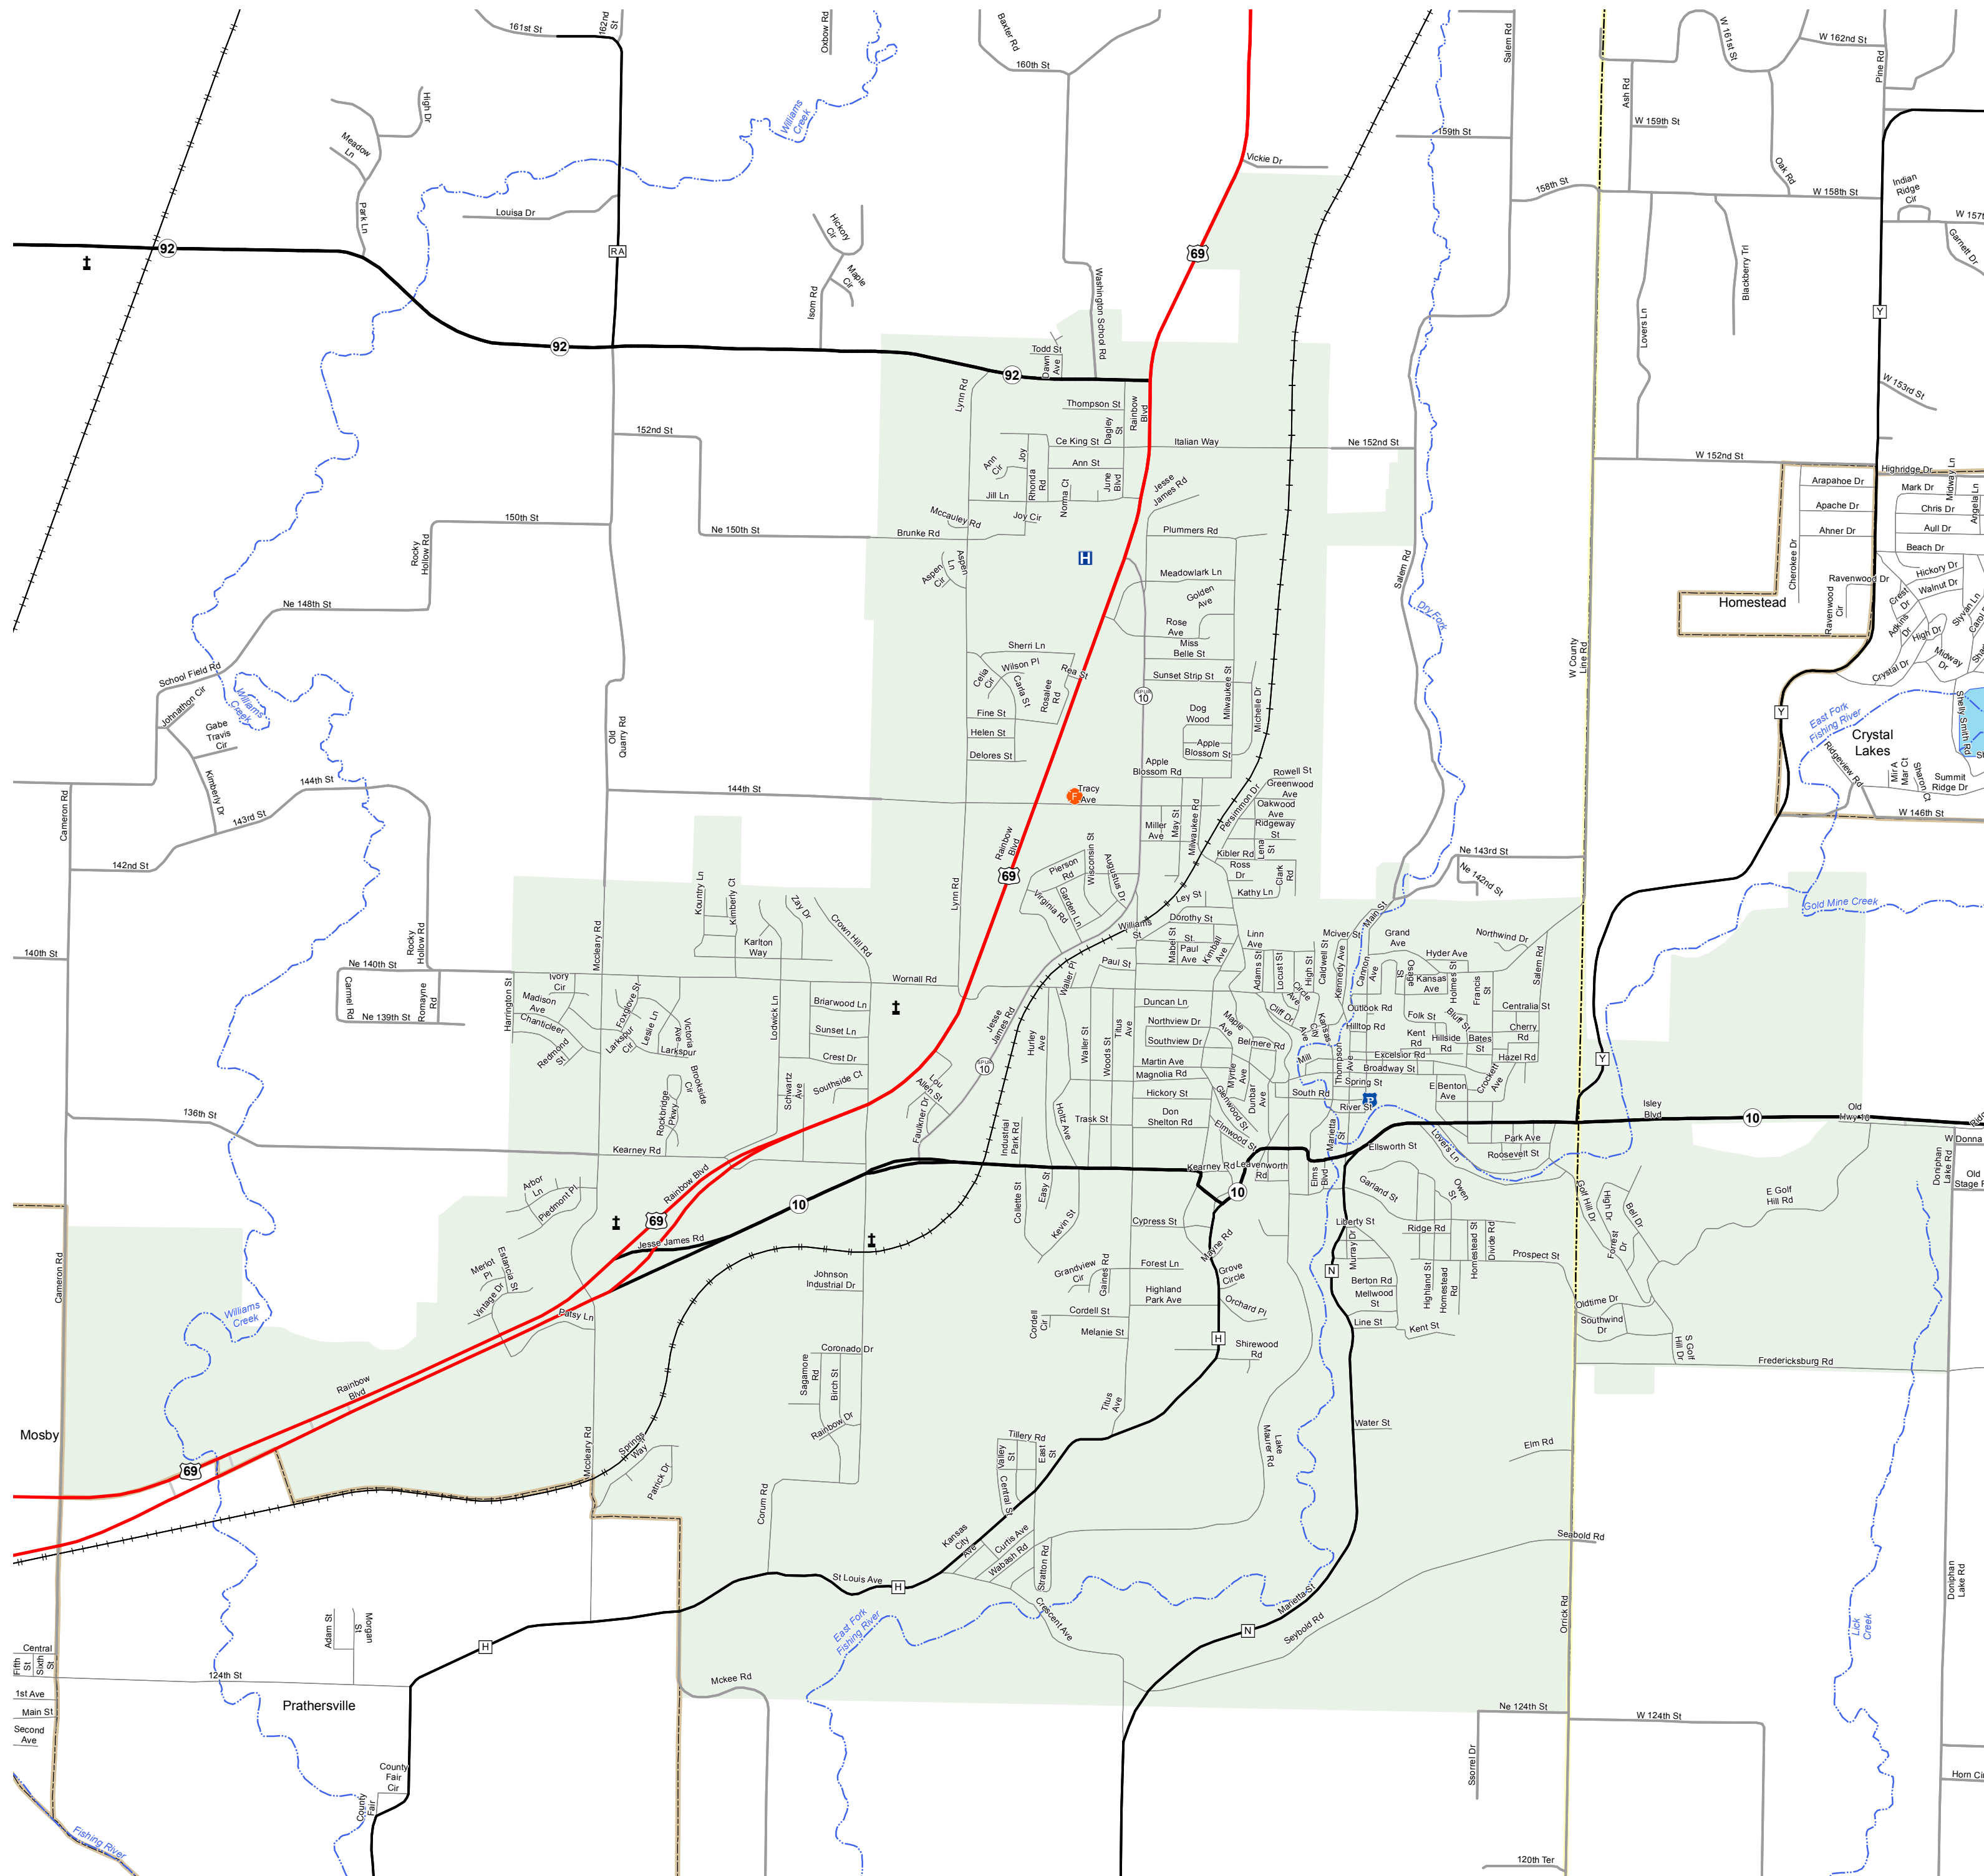

# EXCELSIOR SPRINGS

CLAY COUNTY  
MISSOURI  
KANSAS CITY DISTRICT  
2015

- Legend**
- Interstate
  - Interstate Loop
  - US Route
  - Business Route
  - Missouri Route
  - Letter Route
  - County Road
  - Railroad
  - City Street
  - Other Routes
  - River or Stream
  - Lake or Large River
  - City Limits
  - County Boundary
  - Surrounding City Limits
  - Fire Department
  - Law Enforcement
  - MSHP Office
  - County Courthouse
  - Hospital
  - MoDOT Office
  - MoDot Maintenance Building
  - Cemeteries
  - Airport
  - Amtrak Stations