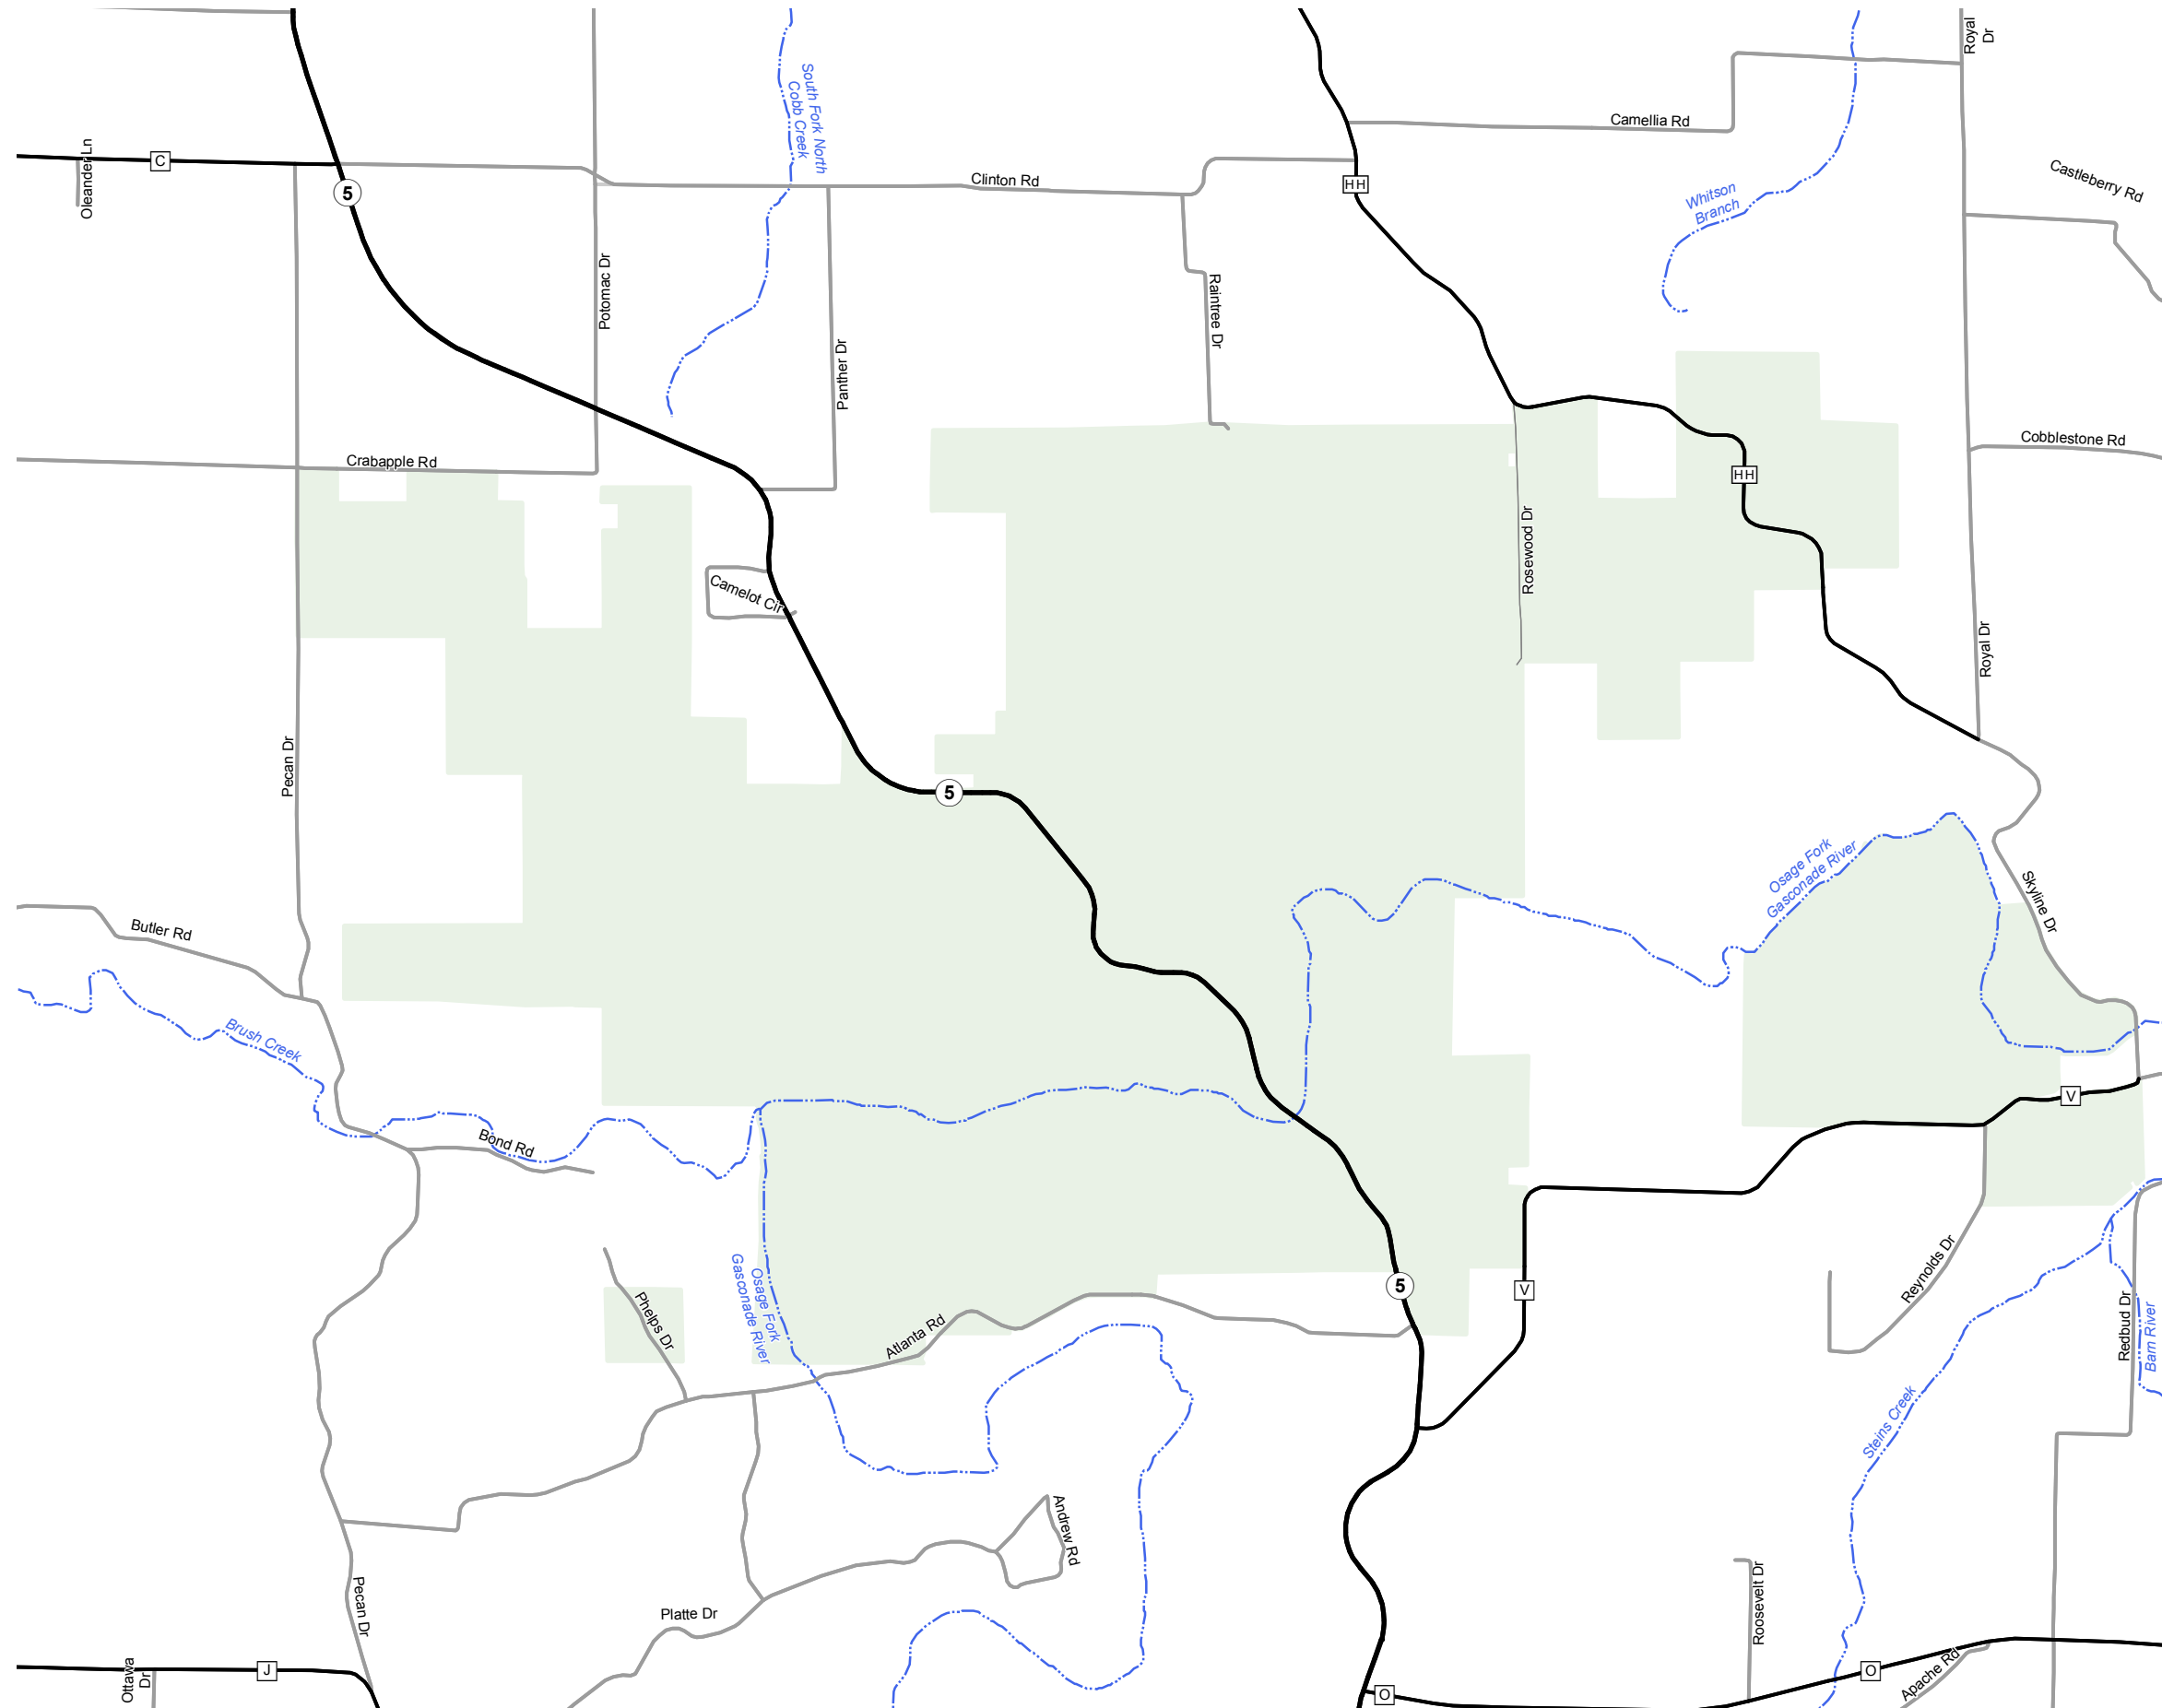

EVERGREEN

LACLEDE COUNTY

MISSOURI

CENTRAL DISTRICT

2015

Legend

- Interstate
- Interstate Loop
- US Route
- Business Route
- Missouri Route
- Letter Route
- County Road
- Railroad
- City Street
- Other Routes
- River or Stream
- Lake or Large River
- City Limits
- County Boundary
- Surrounding City Limits