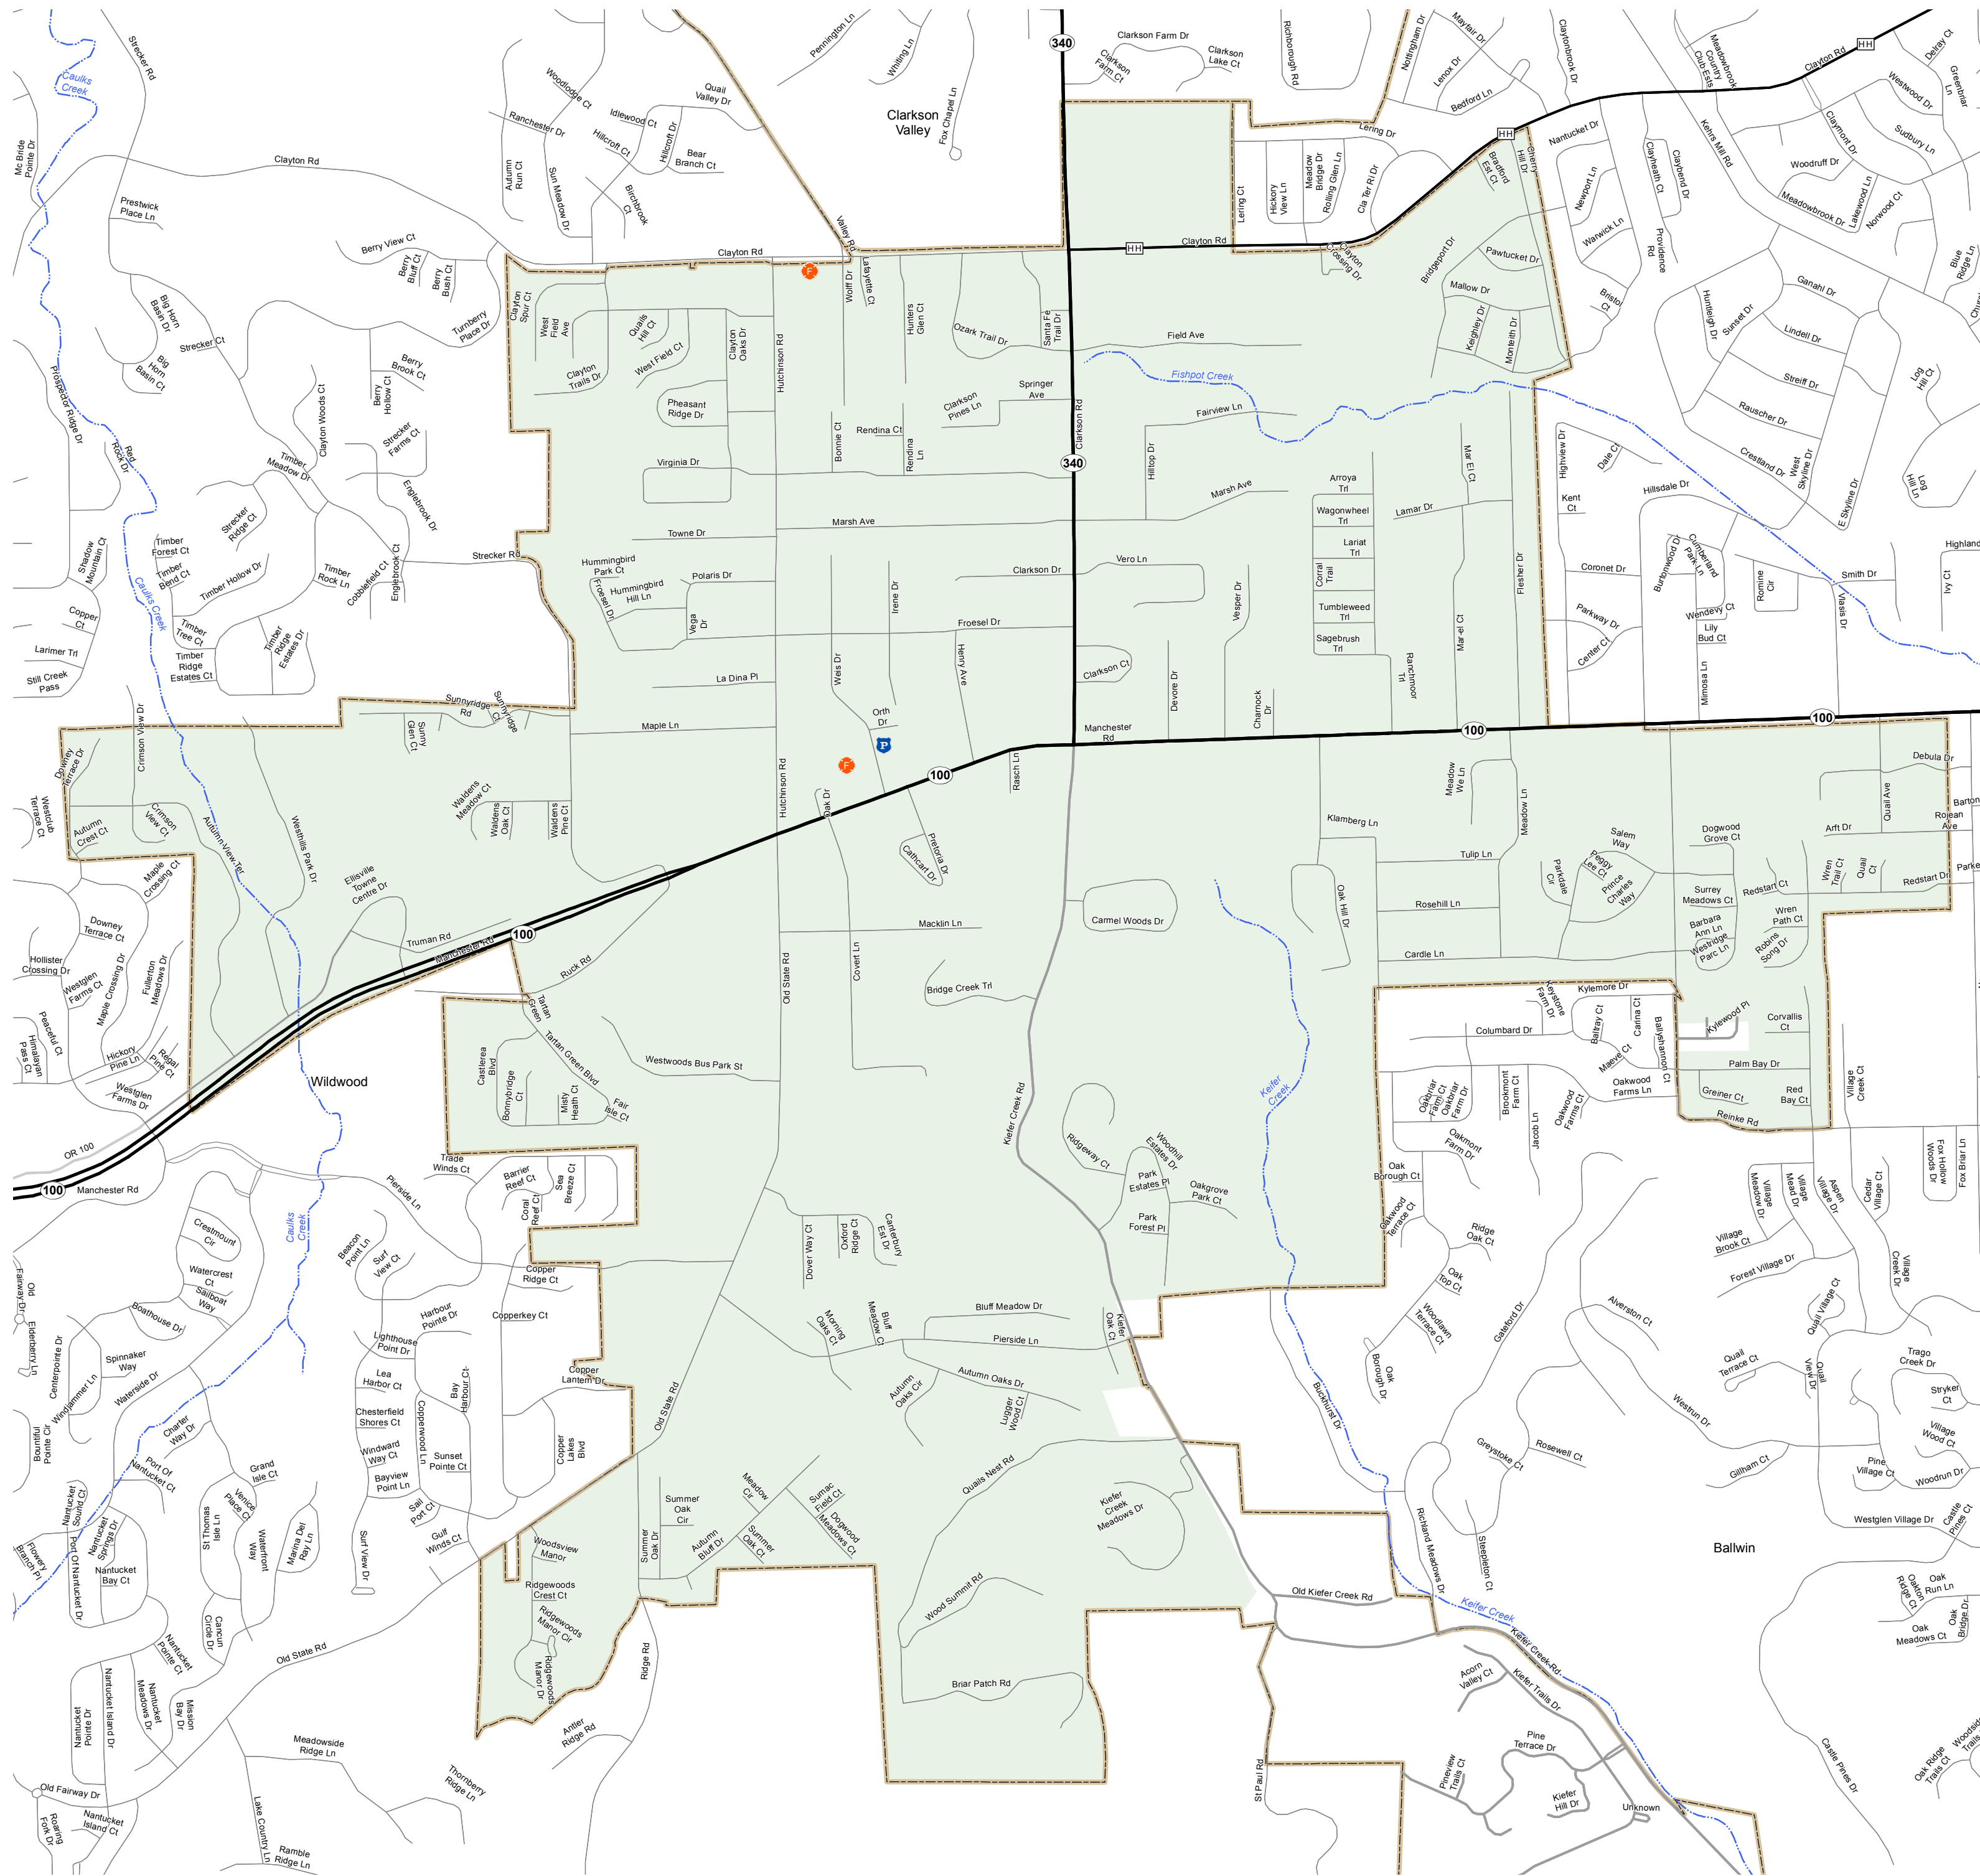

# ELLISVILLE

## ST. LOUIS COUNTY

### MISSOURI

#### ST. LOUIS DISTRICT

2015

- Legend**
- Interstate
  - Interstate Loop
  - US Route
  - Business Route
  - Missouri Route
  - Letter Route
  - County Road
  - Railroad
  - City Street
  - Other Routes
  - River or Stream
  - Lake or Large River
  - City Limits
  - County Boundary
  - Surrounding City Limits
  - Fire Department
  - Law Enforcement
  - MSHP Office
  - County Courthouse
  - Hospital
  - MoDOT Office
  - MoDot Maintenance Building
  - Cemeteries
  - Airport
  - Amtrak Stations