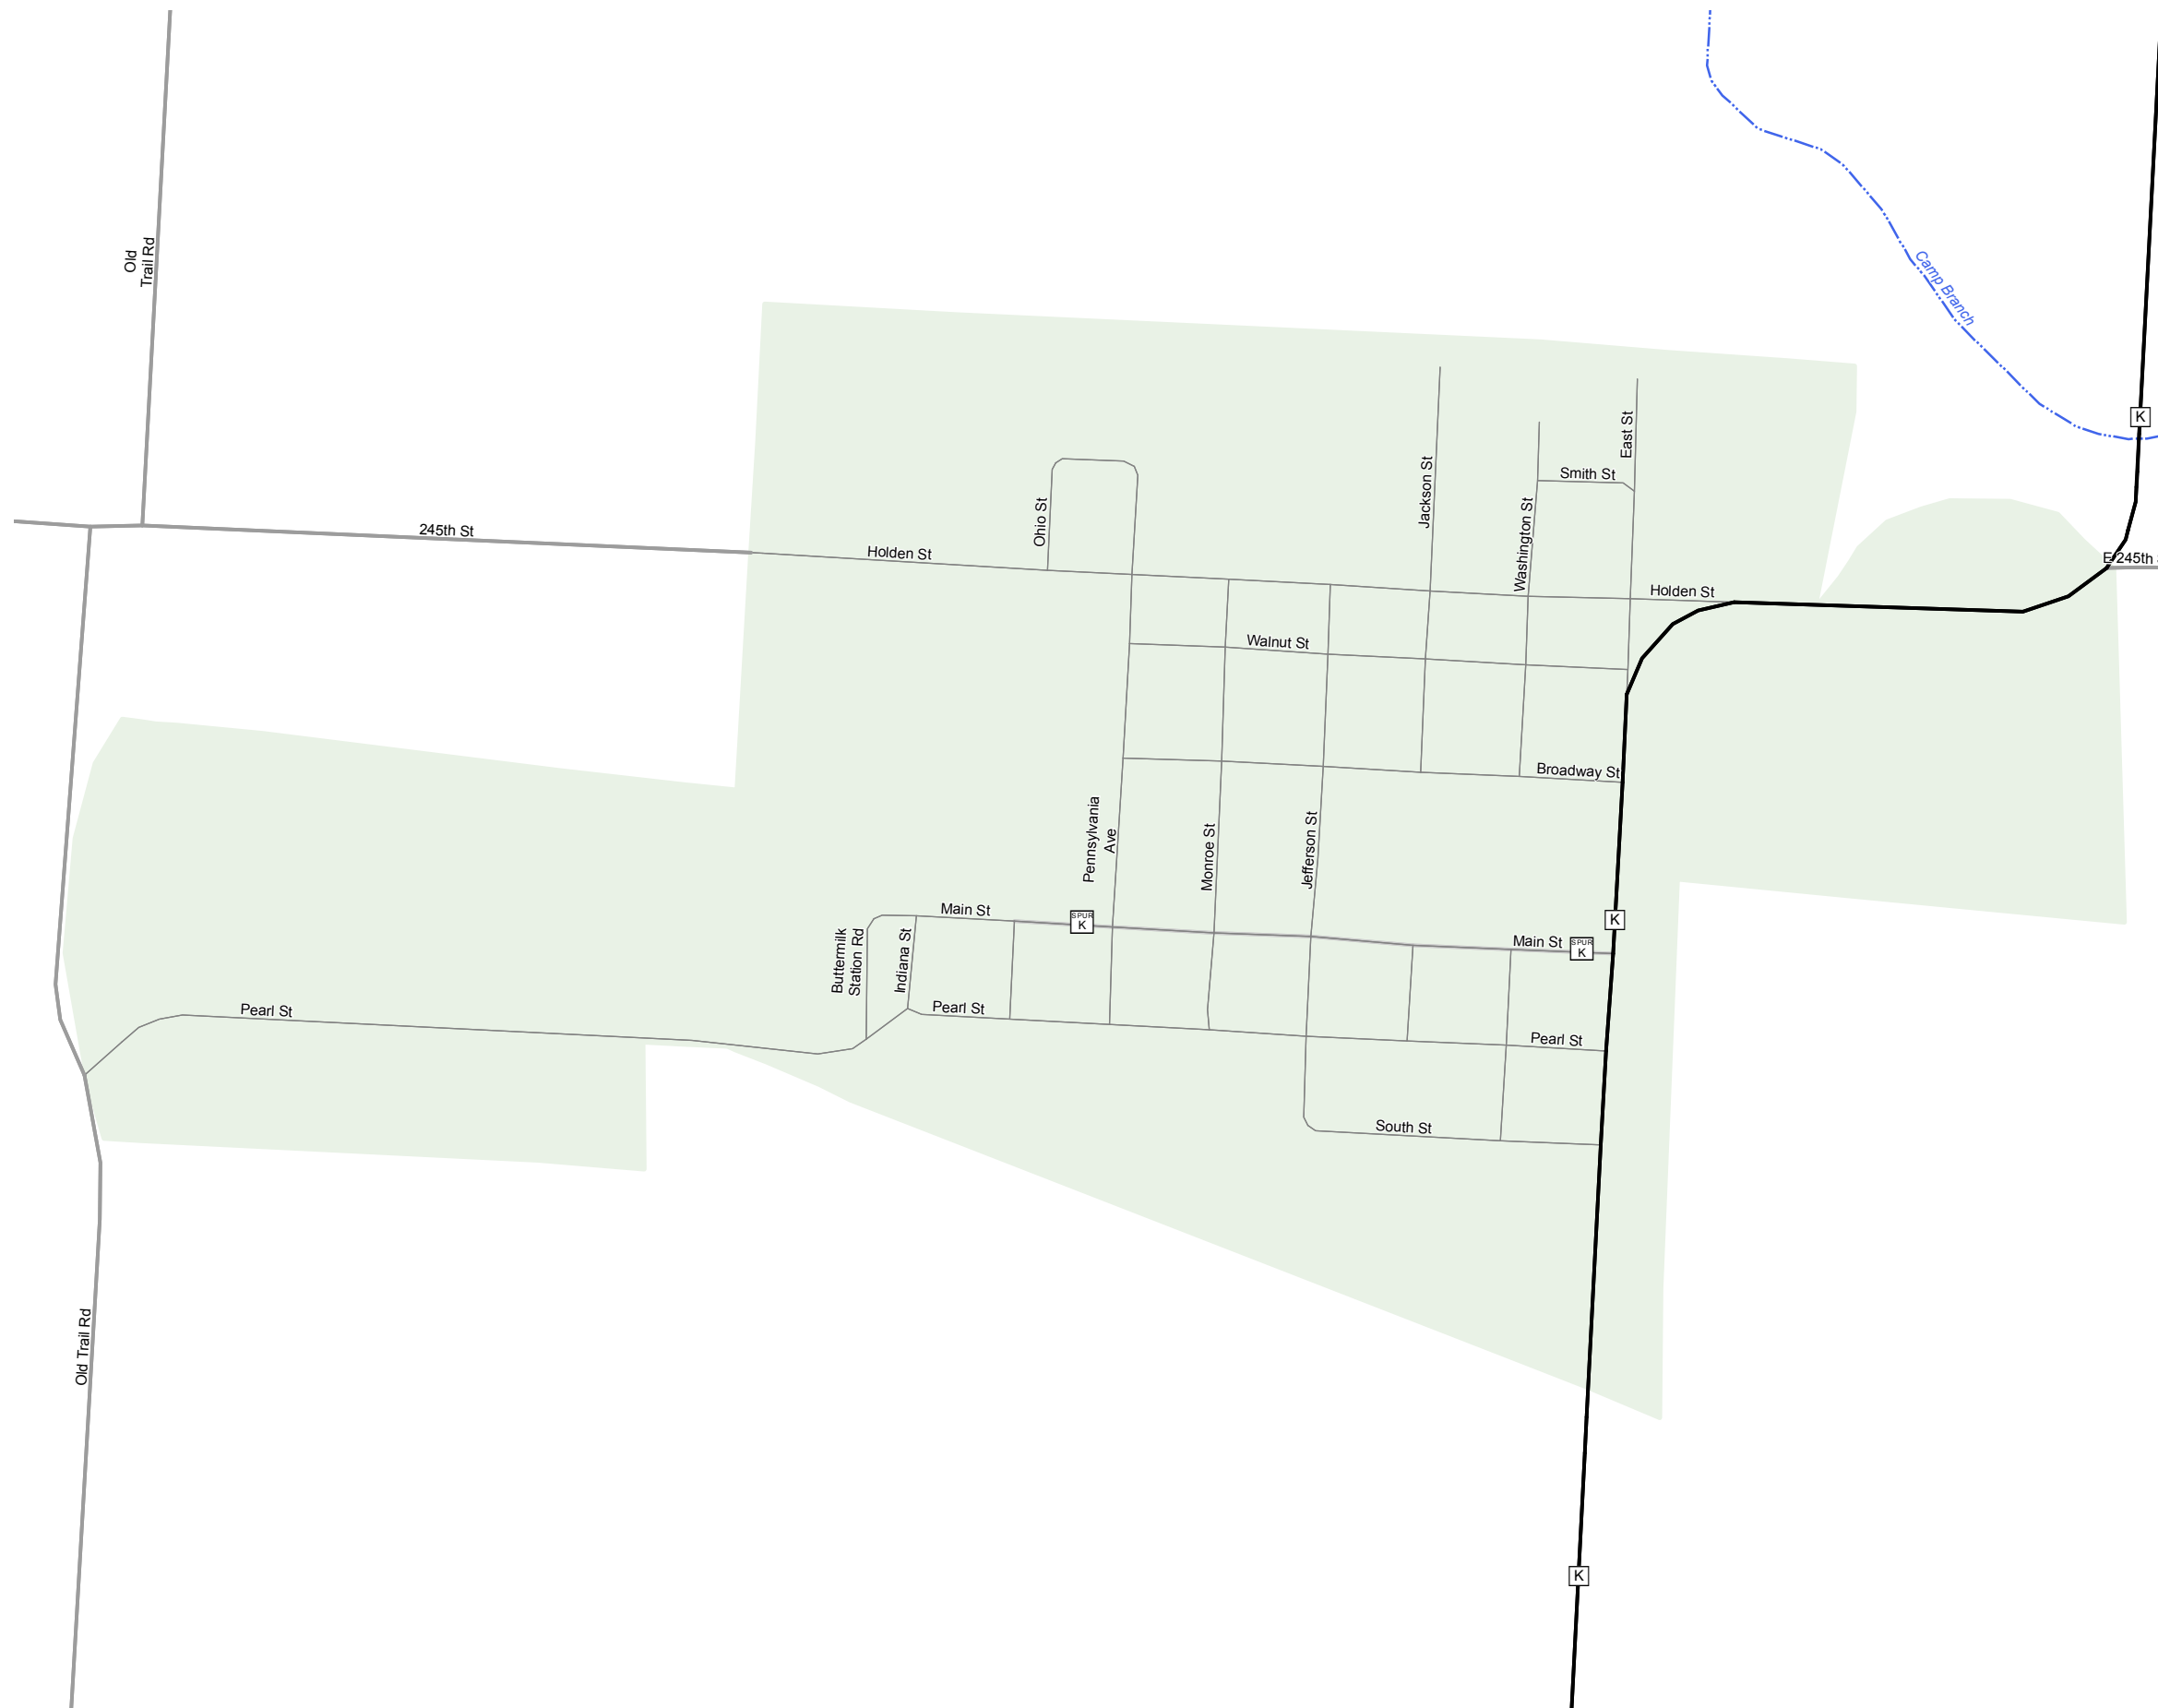

EAST LYNNE

CASS COUNTY

MISSOURI

KANSAS CITY DISTRICT

2015

Legend

- Interstate
- Interstate Loop
- US Route
- Business Route
- Missouri Route
- Letter Route
- County Road
- Railroad
- City Street
- Other Routes
- River or Stream
- Lake or Large River
- City Limits
- County Boundary
- Surrounding City Limits