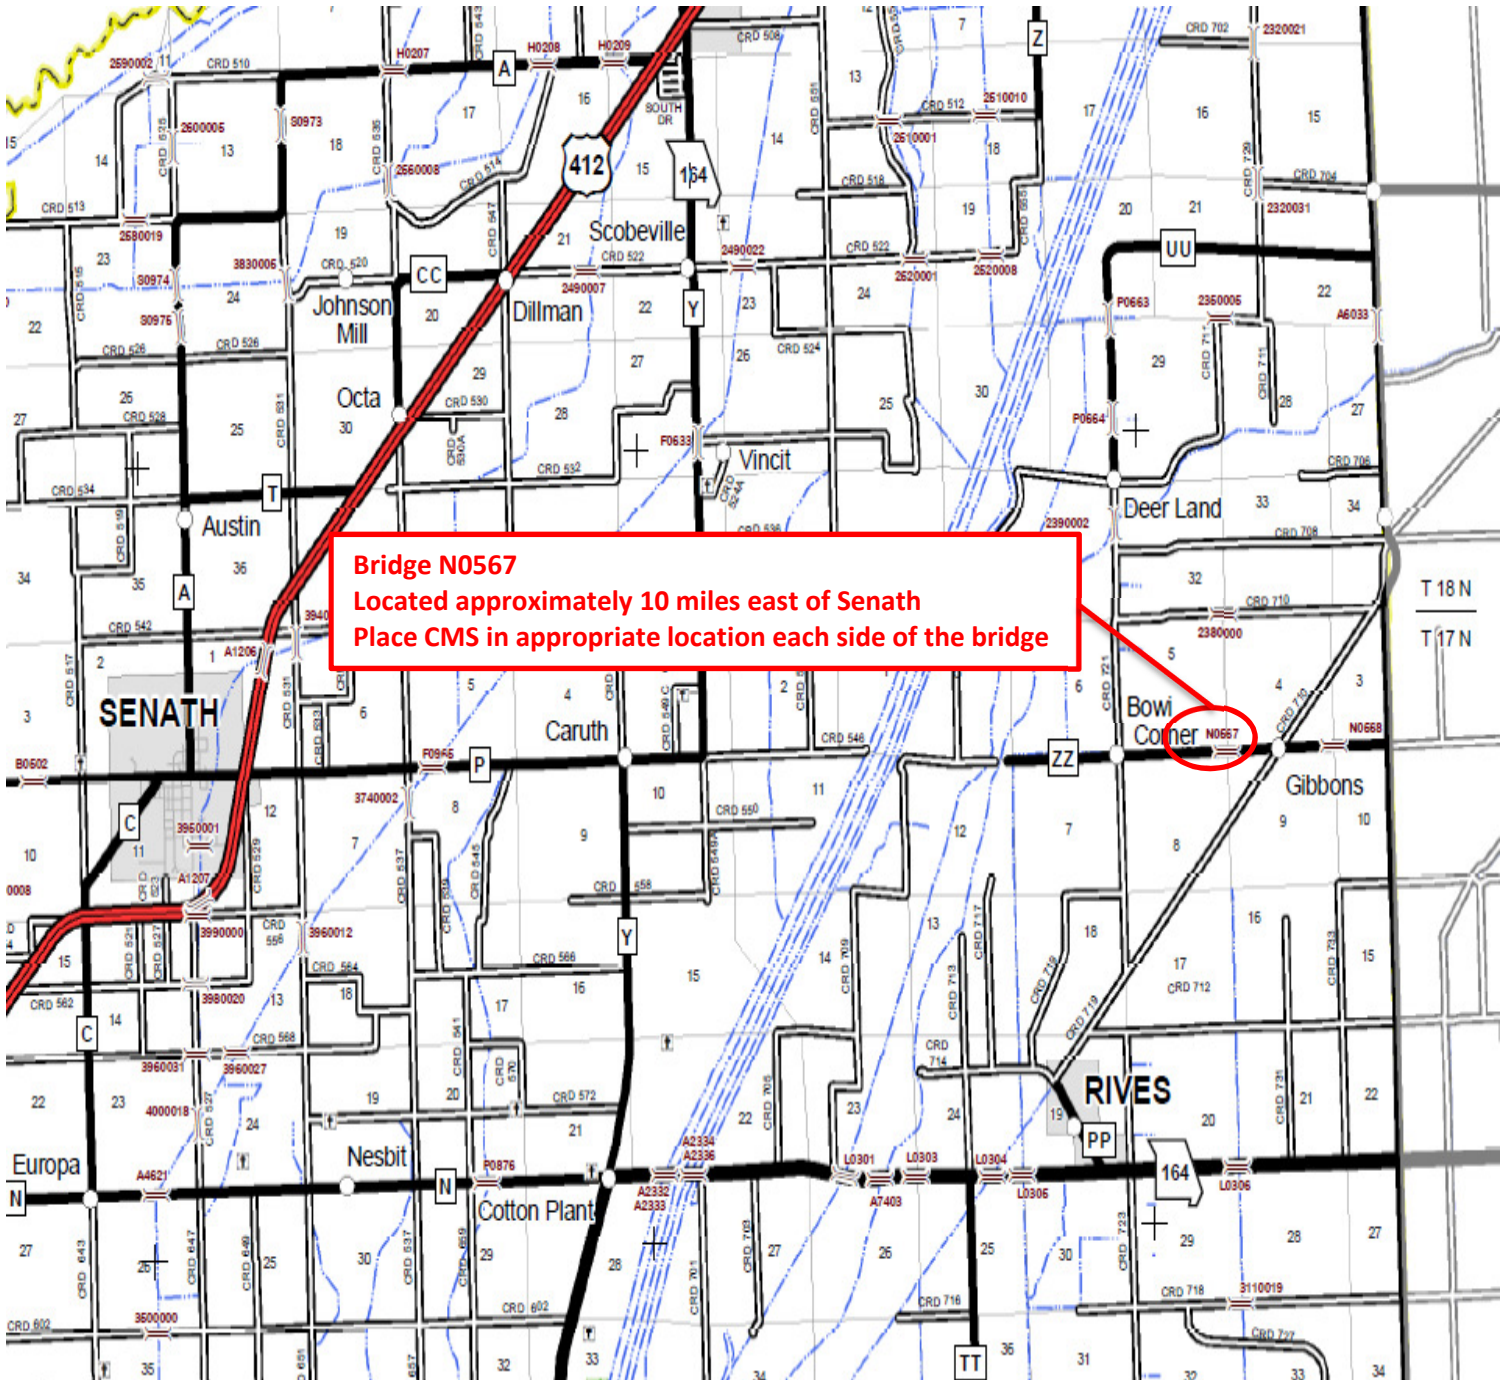

# Route ZZ, Dunklin County

**Bridge N0567**  
Located approximately 10 miles east of Senath  
Place CMS in appropriate location each side of the bridge