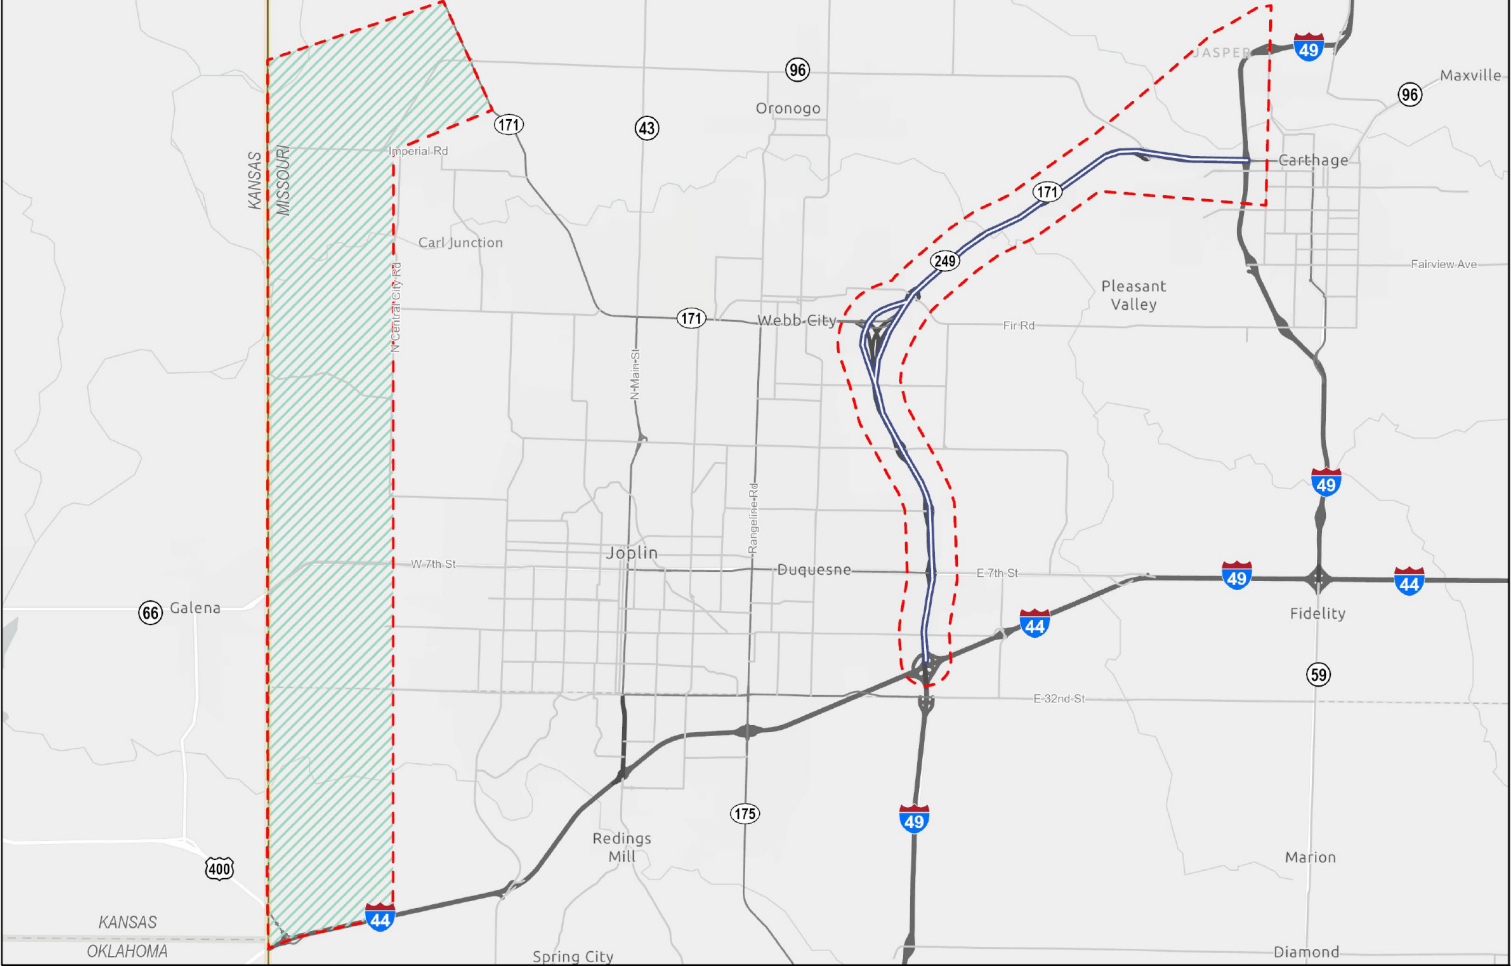

Combined Study Area Map

DISCLAIMER: This map represents the study location only. It does not represent a commitment to construct or establish the location of any improvements. No funding has been identified for construction at this time.

Routes 171/249 and Joplin West Corridor Study

Legend

- Route 171/249 Corridor (East Corridor)
- Joplin West Corridor (West Corridor)
- Study Area
- Missouri State Boundary

Joplin West Corridor Survey

Route 171/249 Survey