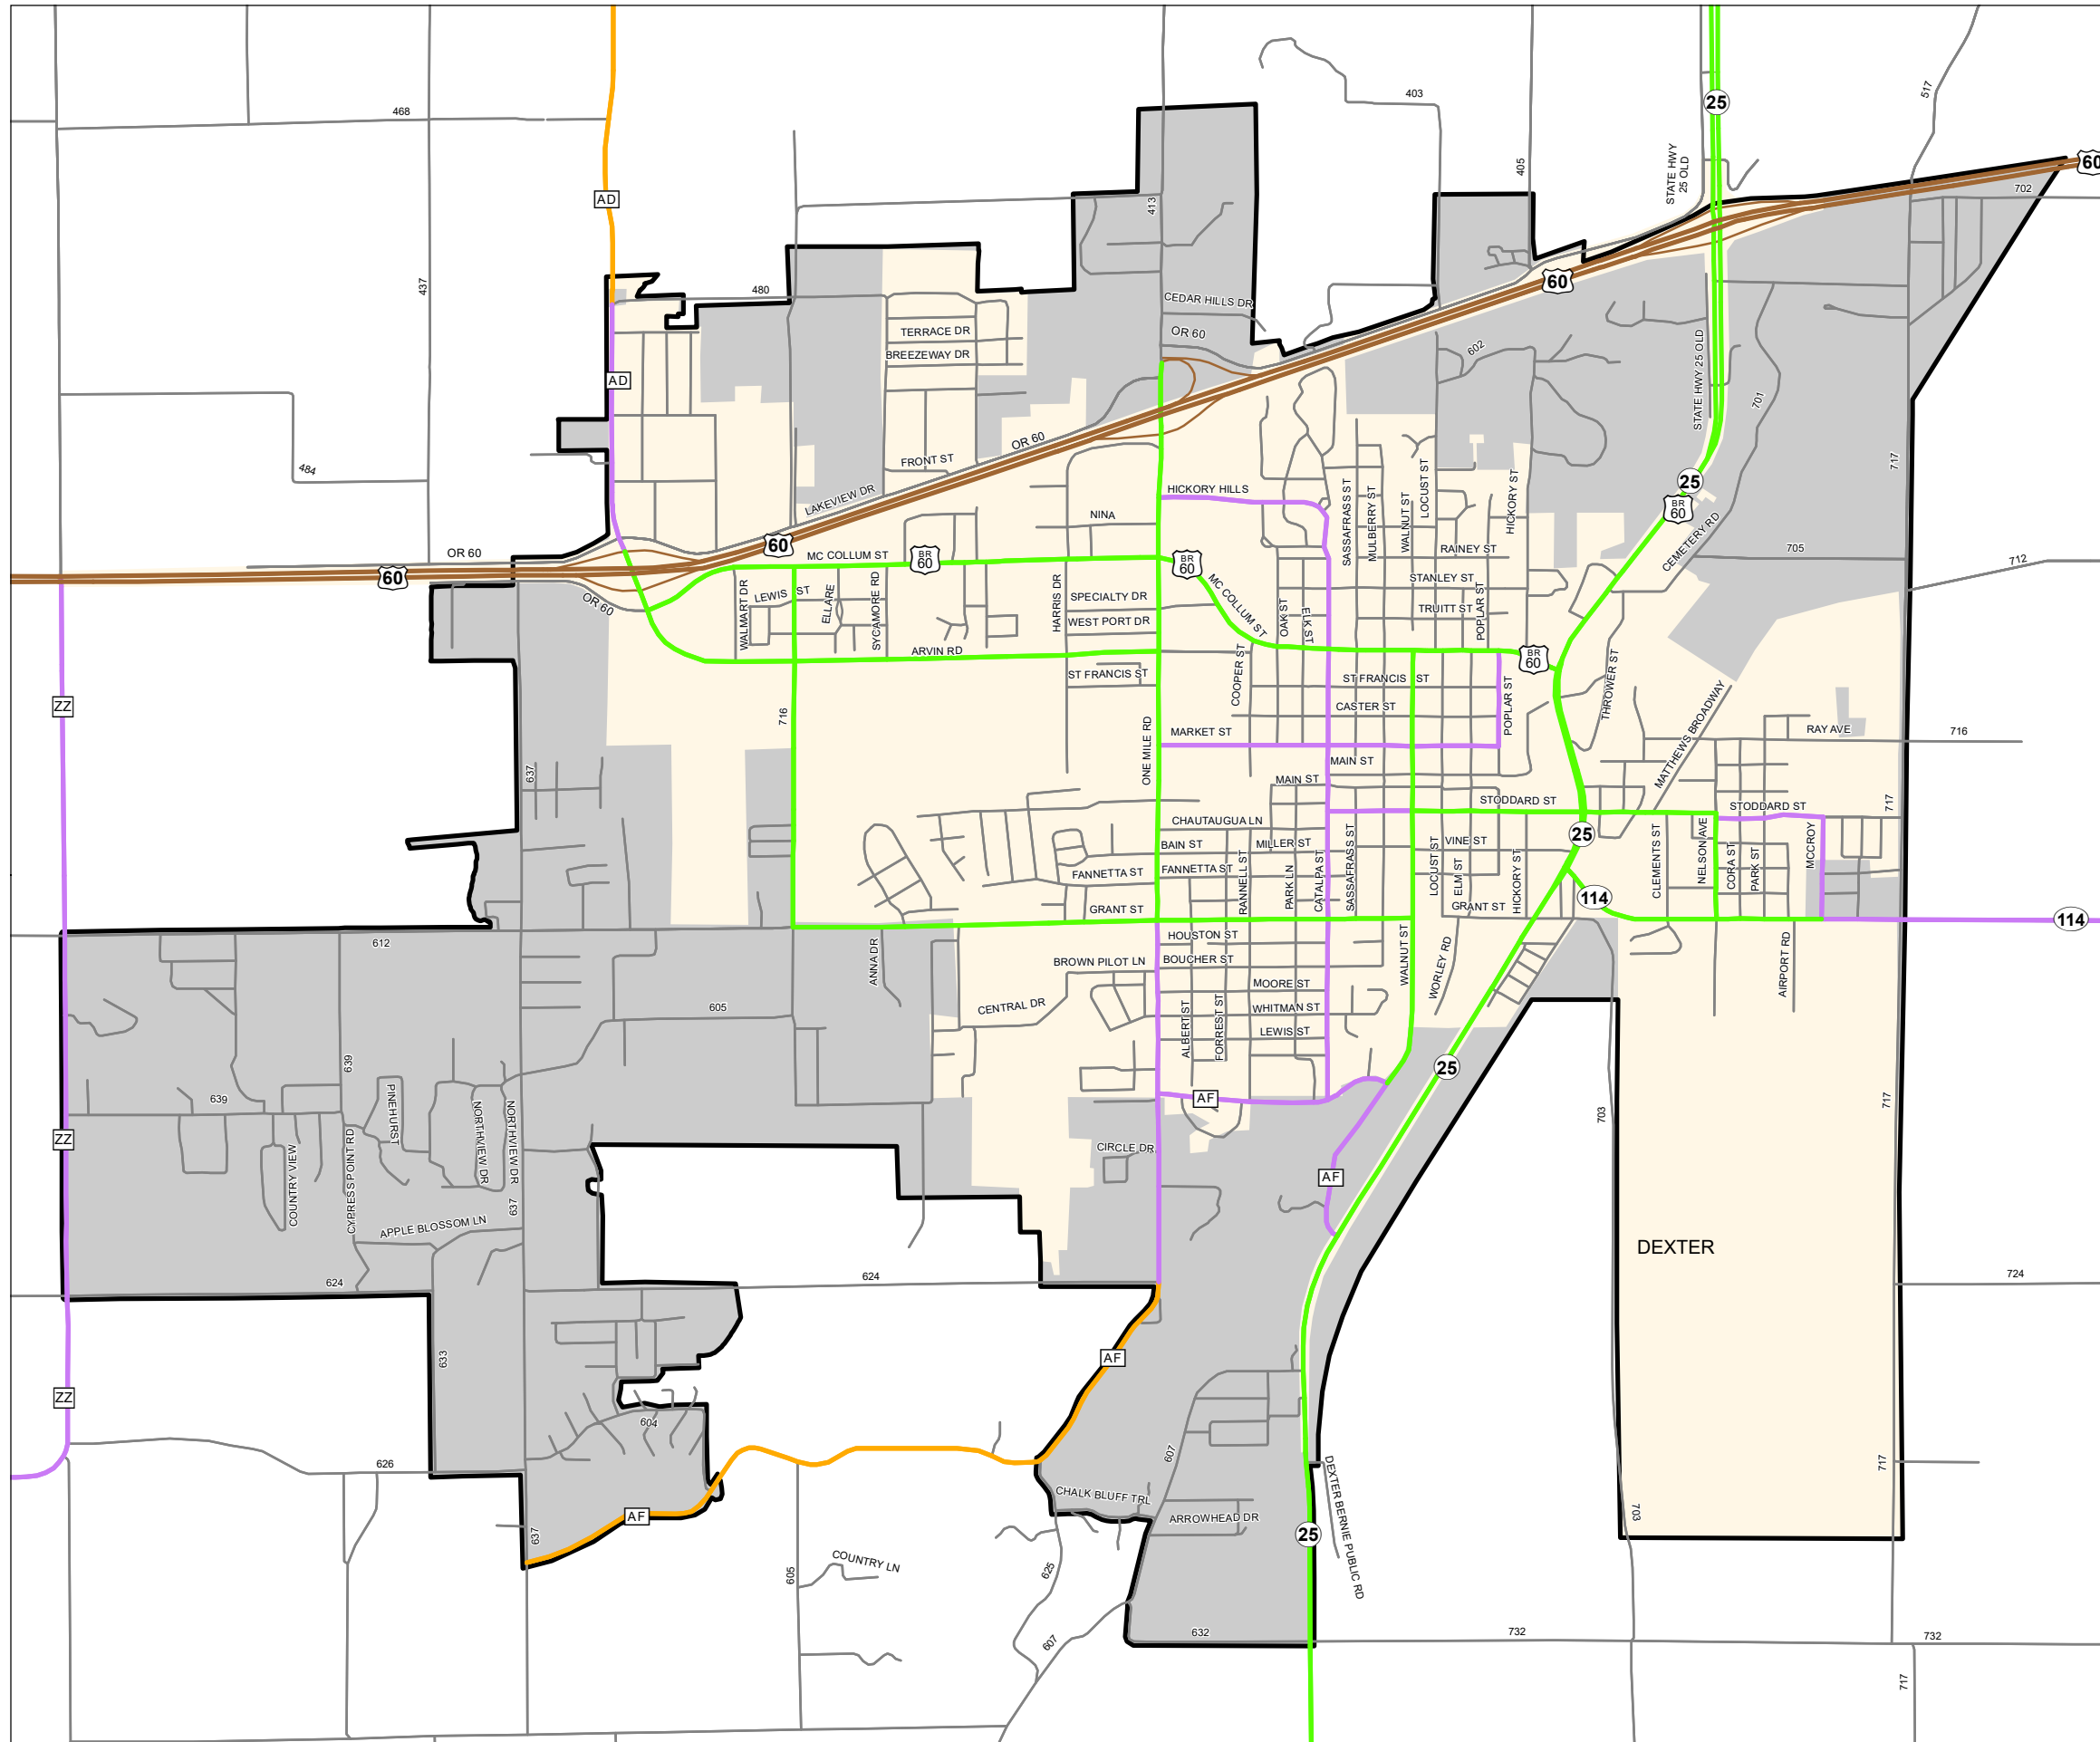

# Functional Classification System

**DEXTER**

Stoddard County

Missouri

**FUNCTIONAL CLASS**

- Interstate —
- Other Freeway and Expressway —
- Other Principal Arterial —
- Minor Arterial —
- Major Collector —
- Minor Collector —
- Local —

CITY

URBAN AREA

Federal-Aid highways exclude local roads and rural minor collectors.

**Transportation Planning**

105 W. Capitol Ave.  
 Jefferson City, MO 65102  
 Phone (573) 526-5478  
 Fax (573) 526-8052