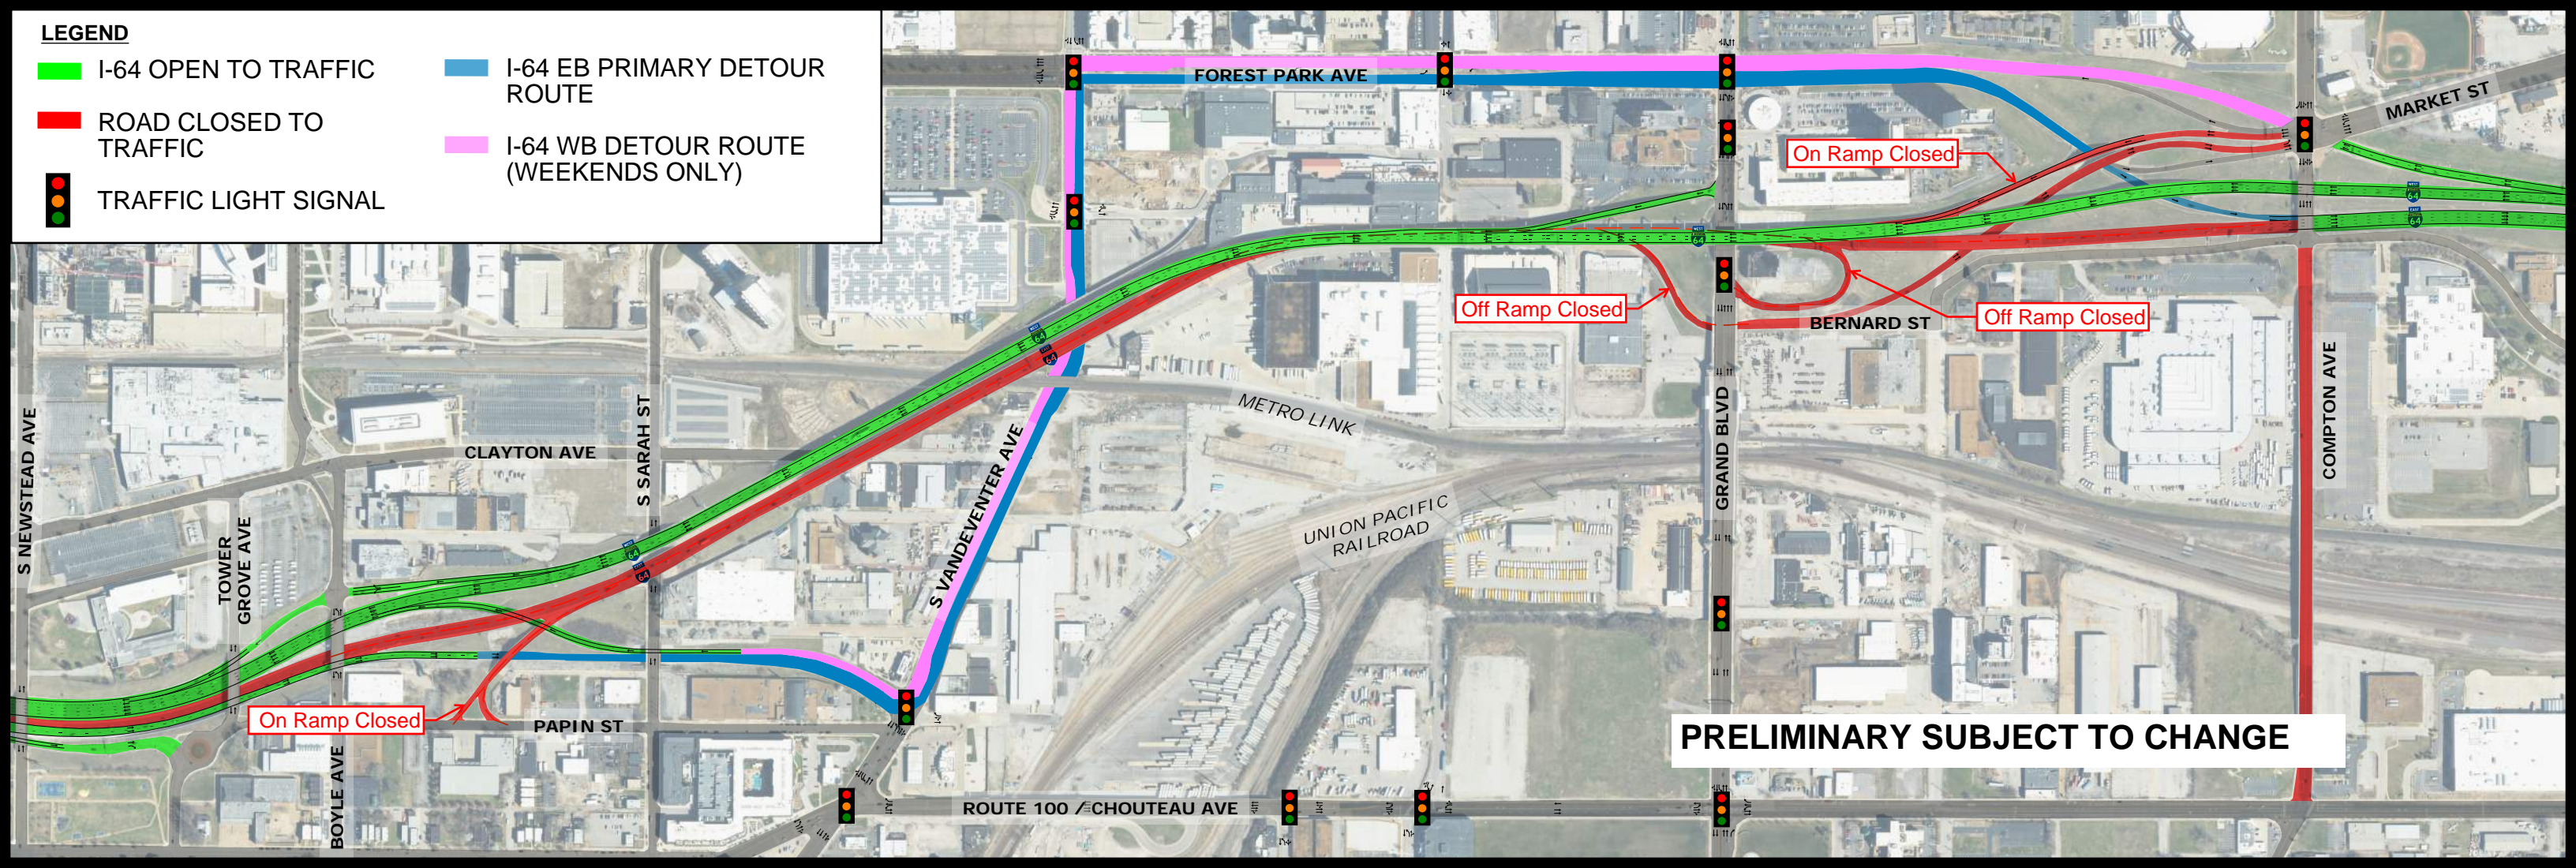

**LEGEND**

 I-64 OPEN TO TRAFFIC

 ROAD CLOSED TO TRAFFIC

 TRAFFIC LIGHT SIGNAL

 I-64 EB PRIMARY DETOUR ROUTE

 I-64 WB DETOUR ROUTE (WEEKENDS ONLY)

**PRELIMINARY SUBJECT TO CHANGE**