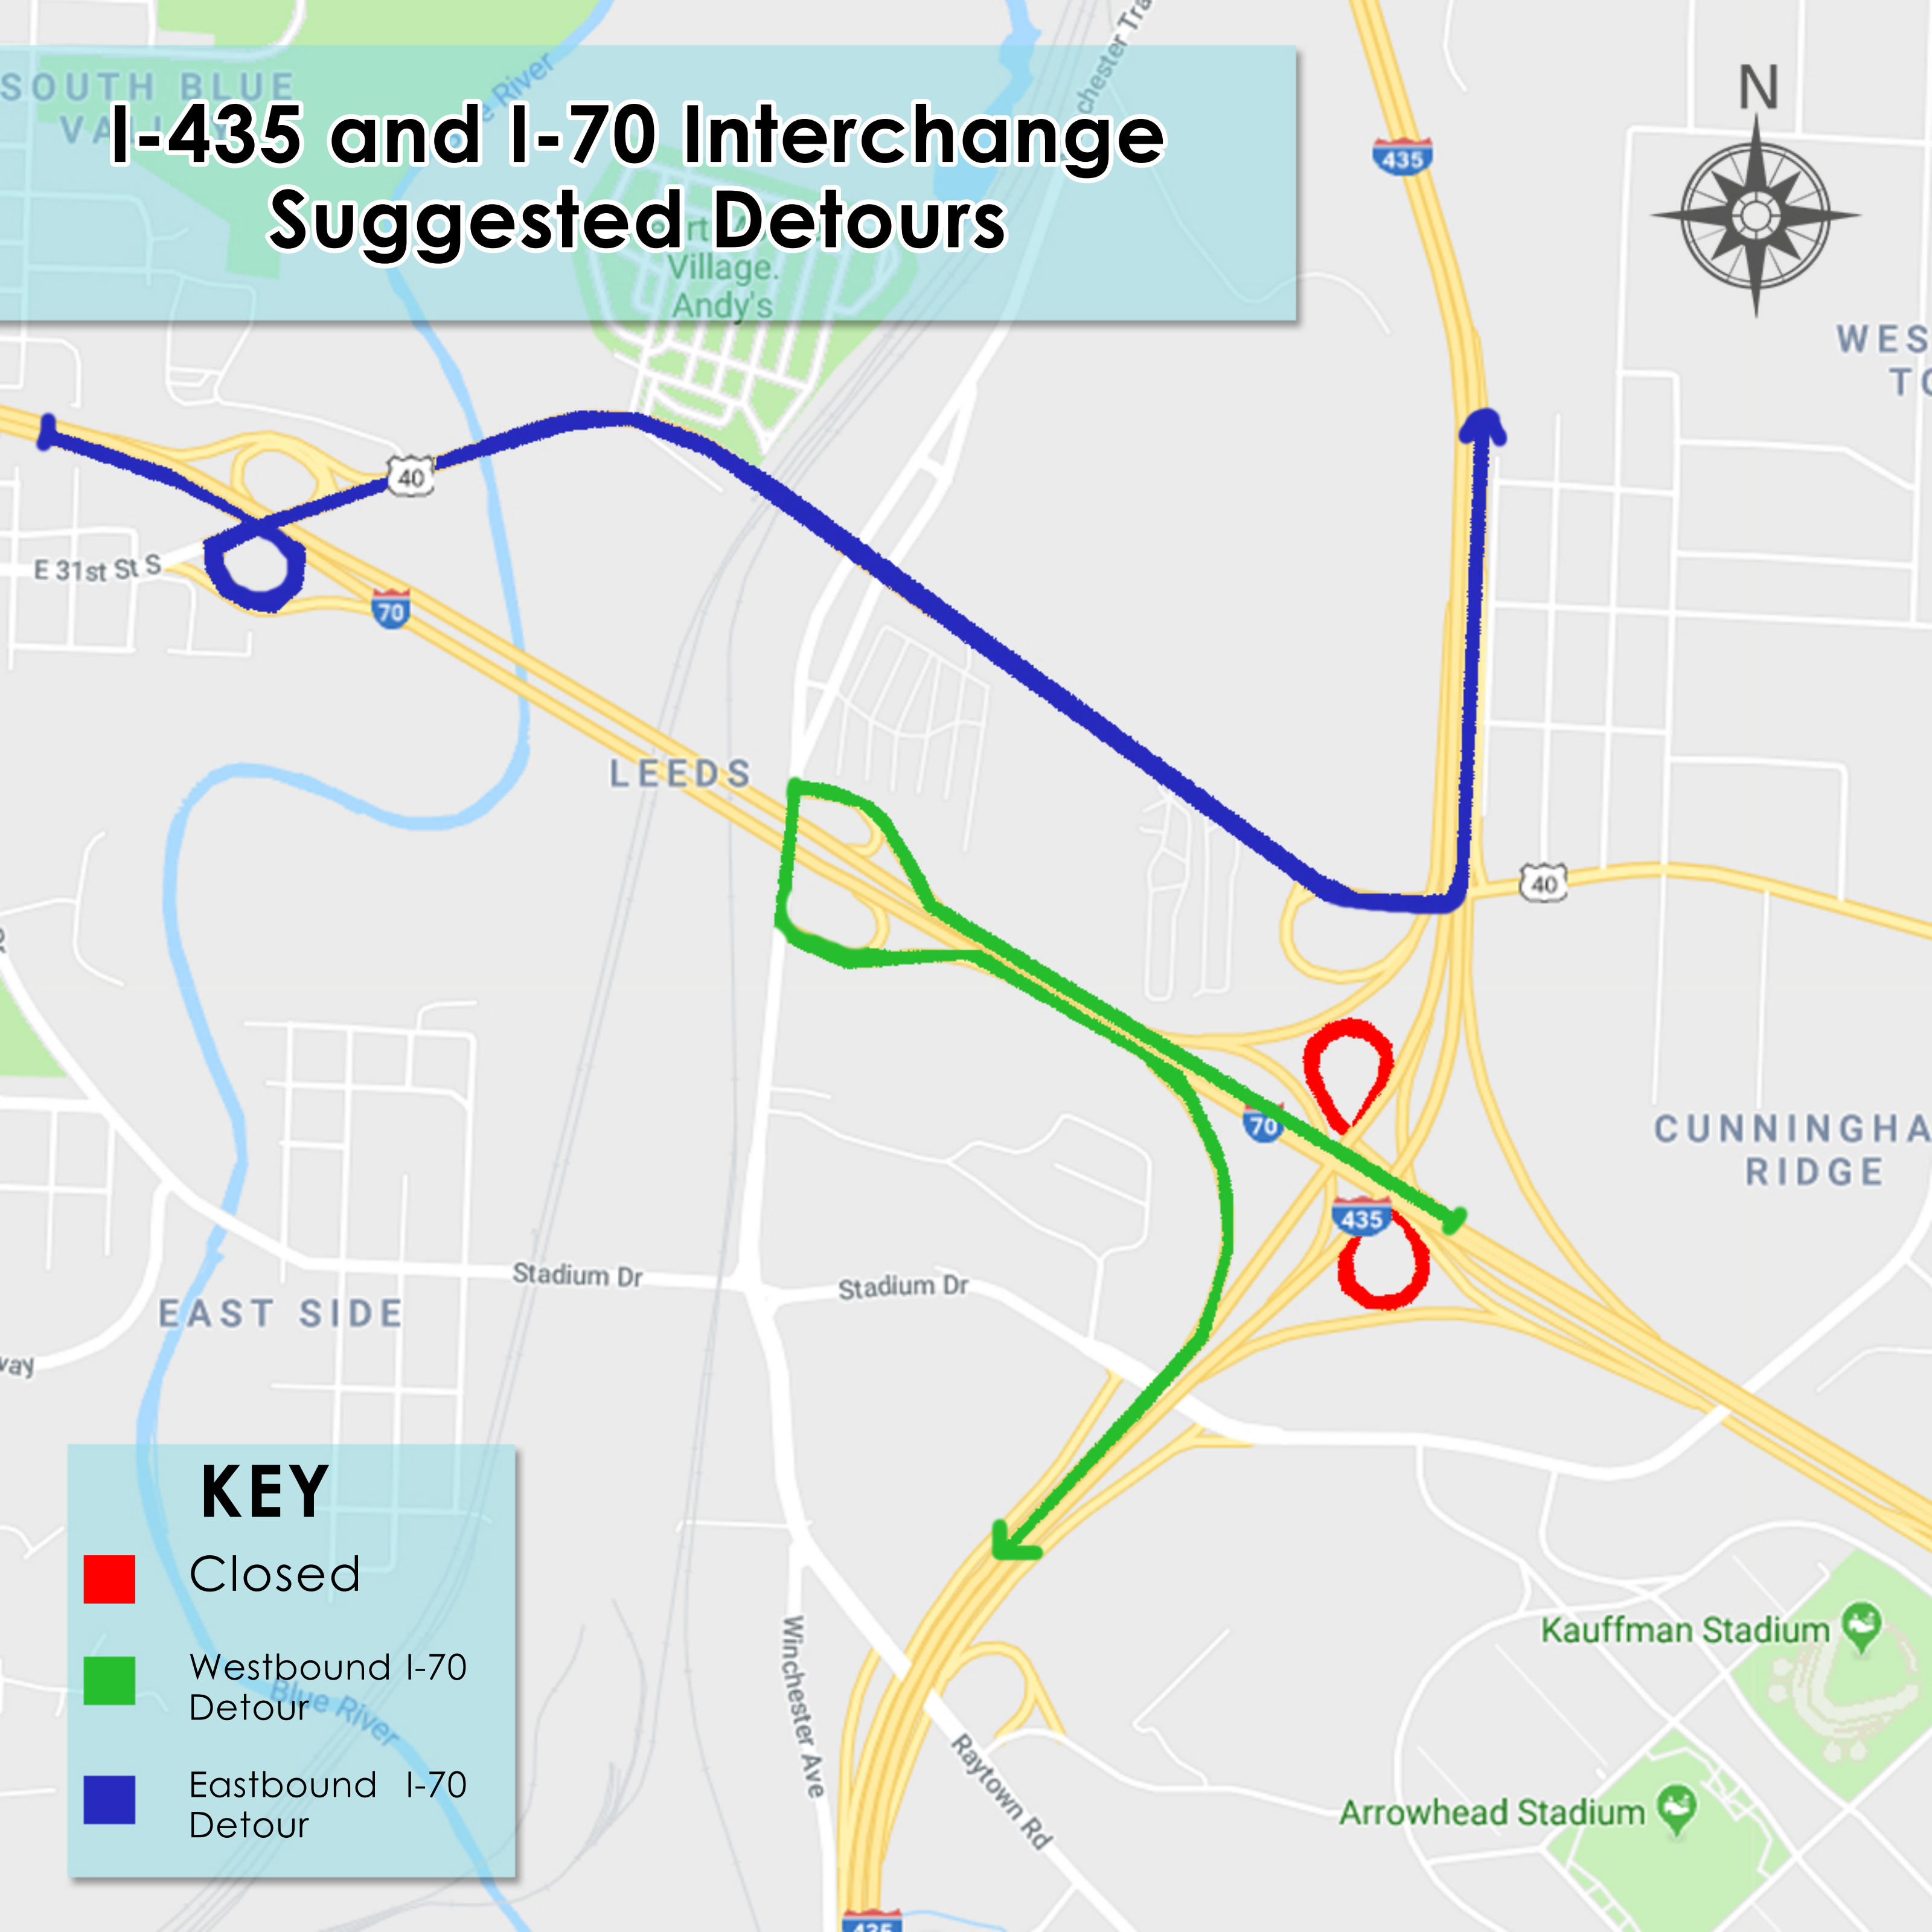

# I-435 and I-70 Interchange Suggested Detours

**KEY**

- Closed
- Westbound I-70 Detour
- Eastbound I-70 Detour