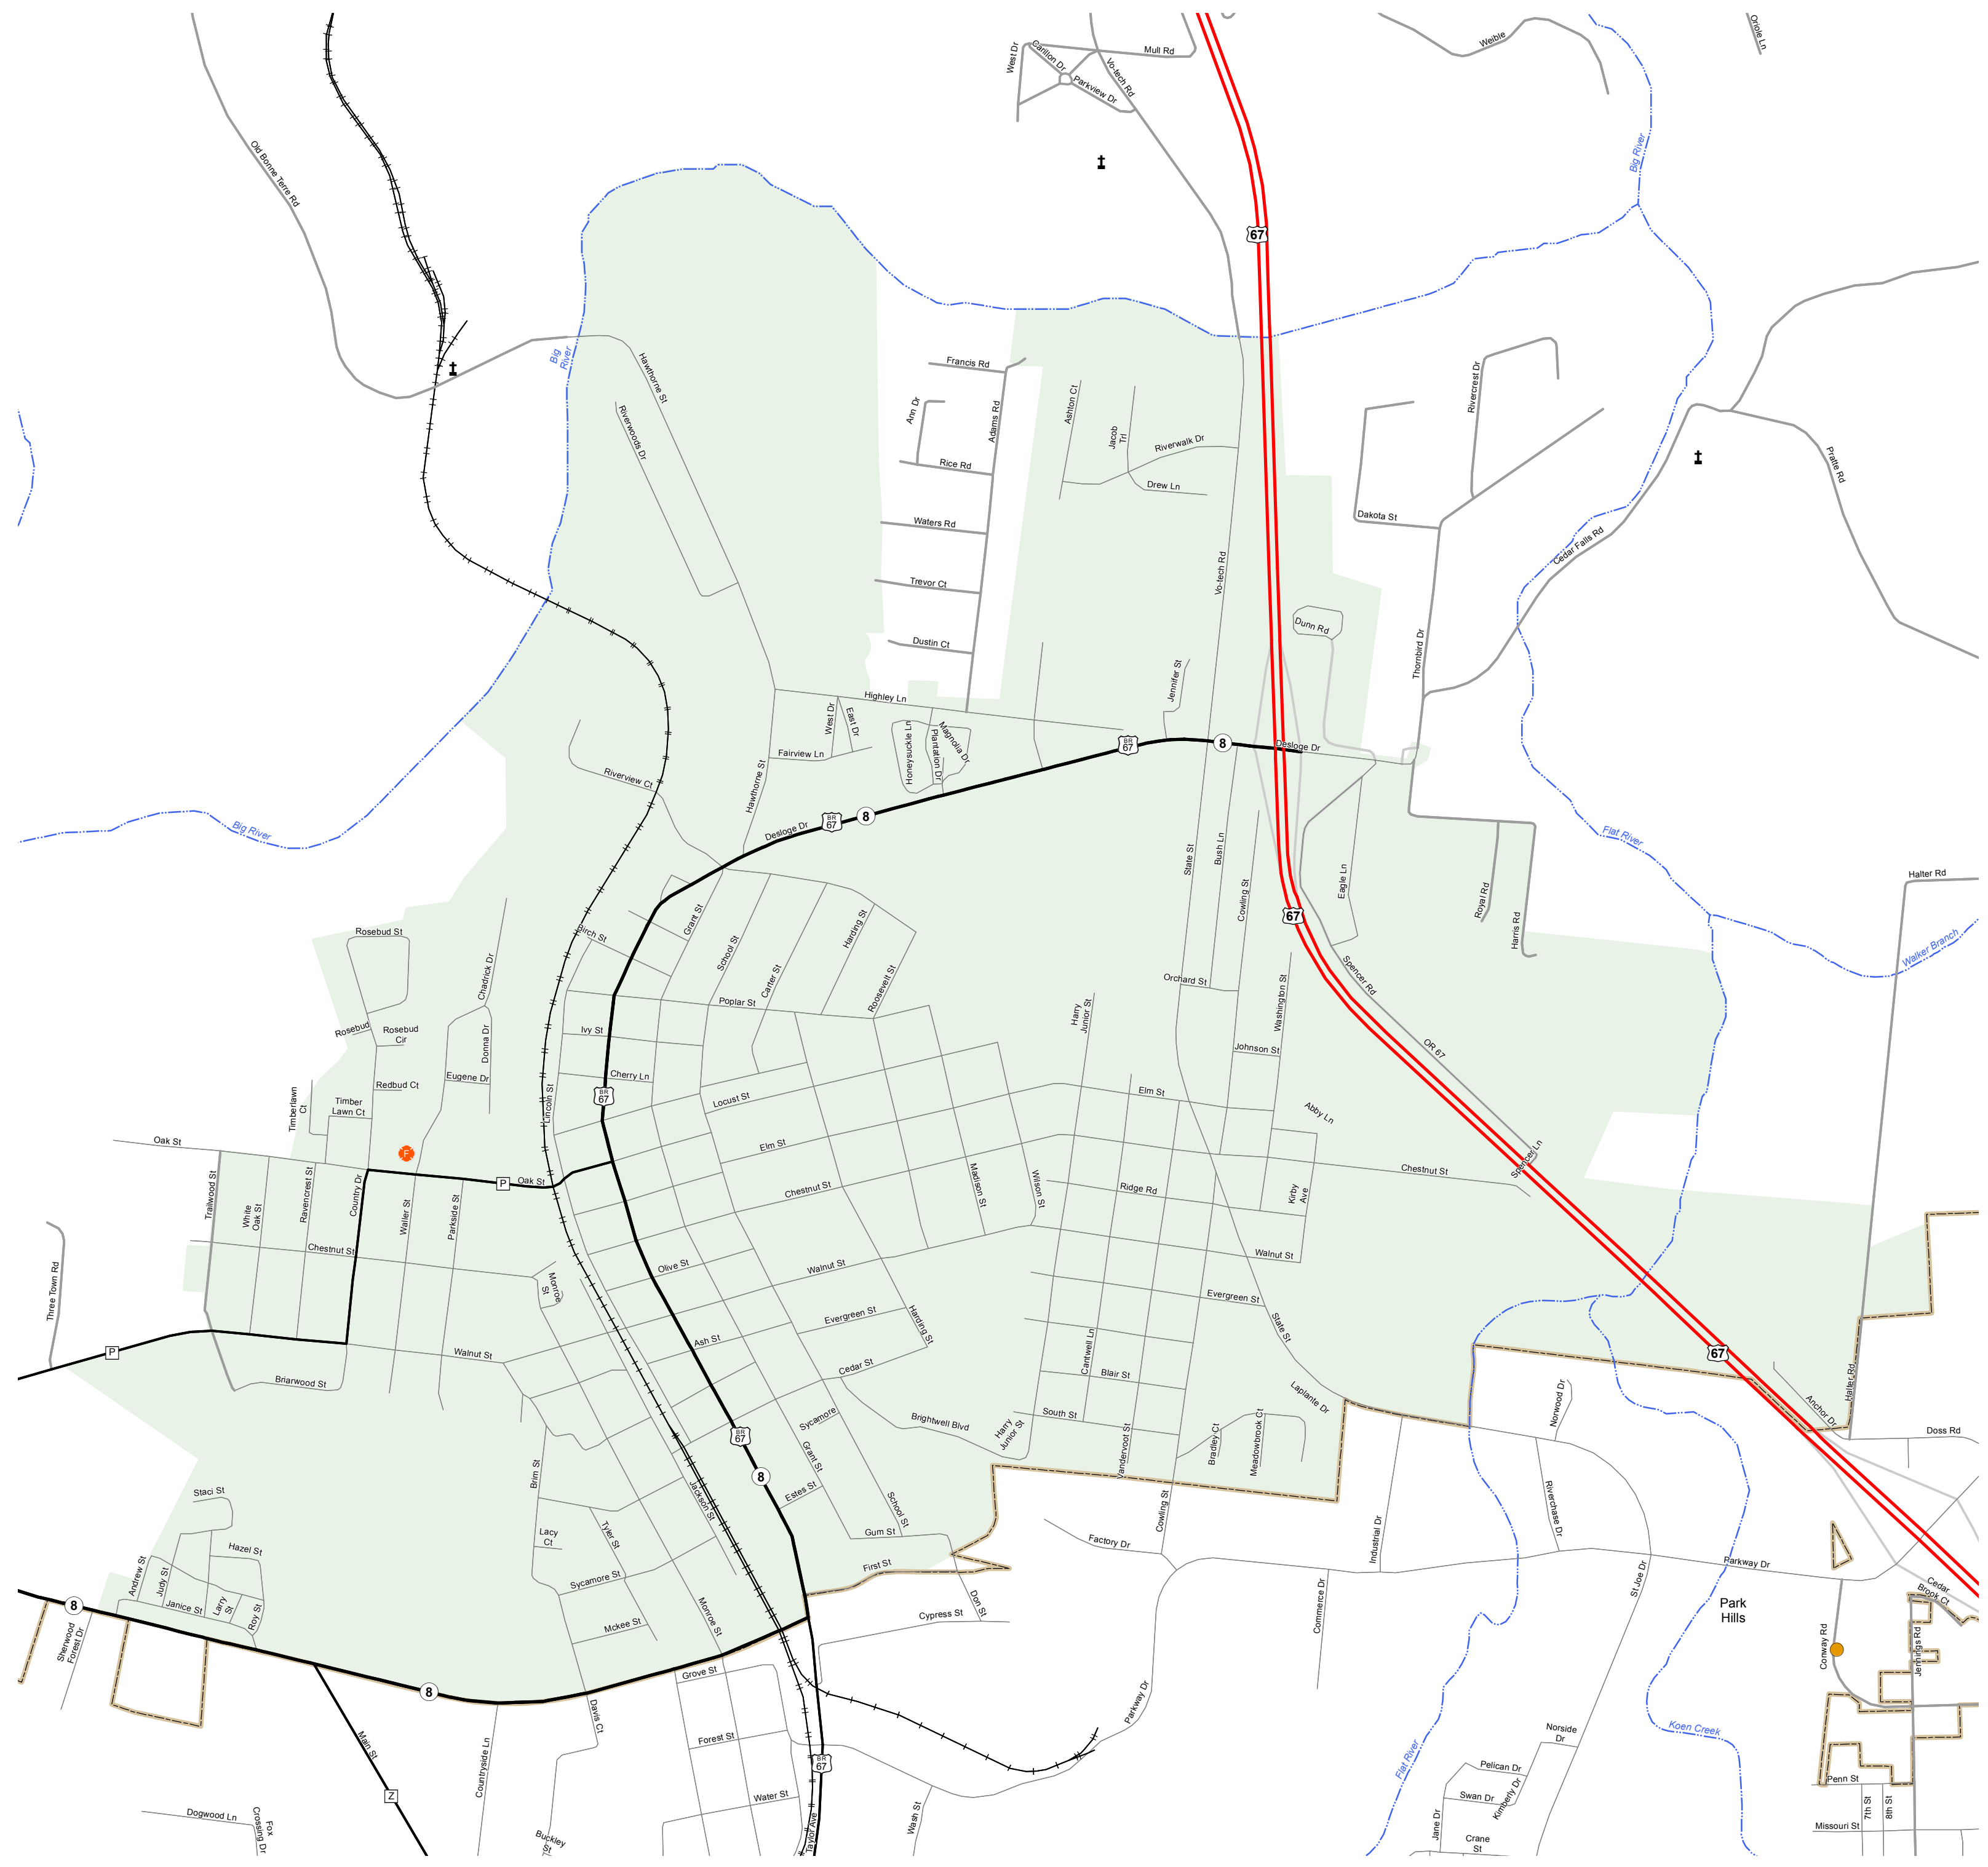

DESLOGE

ST. FRANCOIS COUNTY

MISSOURI

SOUTHEAST DISTRICT

2015

Legend

- Interstate
- Interstate Loop
- US Route
- Business Route
- Missouri Route
- Letter Route
- County Road
- Railroad
- City Street
- Other Routes
- River or Stream
- Lake or Large River
- City Limits
- County Boundary
- Surrounding City Limits
- Fire Department
- Law Enforcement
- MSHP Office
- County Courthouse
- Hospital
- MoDOT Office
- MoDot Maintenance Building
- Cemeteries
- Airport
- Amtrak Stations